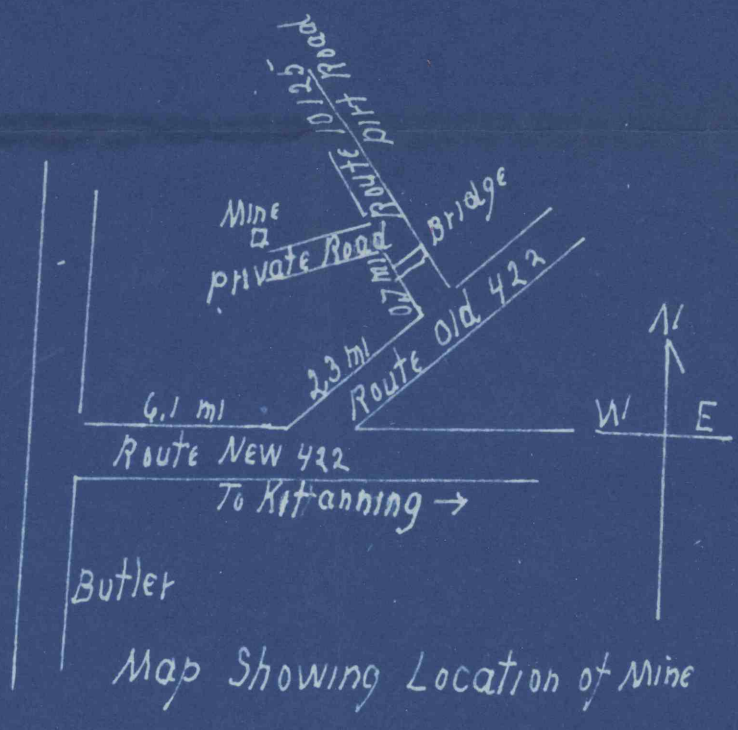

#629  
6-29-99  
C.C.

John R Stoffer  
RD # 3  
Butler Pa

Property Line

Charles McGrady  
406 Negley Ave  
Butler Pa

Mine Map  
Connoquenessing Coal Co  
Mine No 4  
On Properties of  
John R. Stoffer  
RD # 3 Butler Pa

Clearfield Twp Butler Co Pa  
Sep 1961 Scale 1in=30ft.  
J. Howard Forbes  
Reg Sur

Coal Tipple

Private Road  
To Route 10125