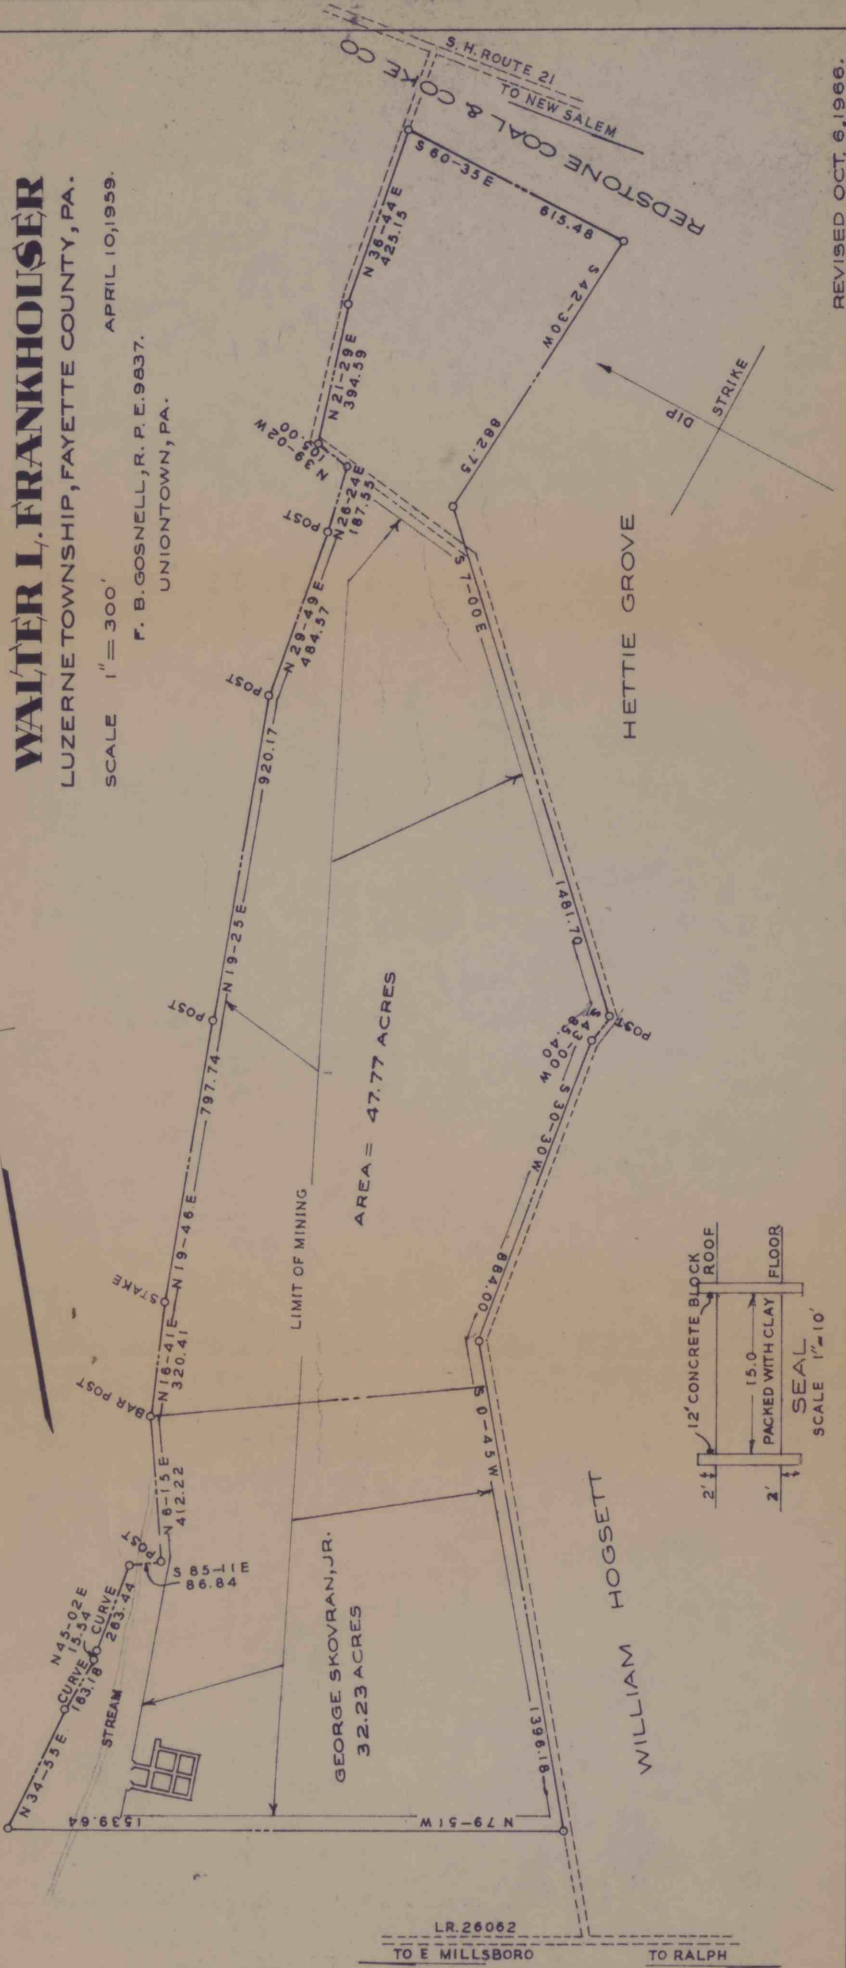

DEED PLOT
PROPERTY OF

WALTER I. FRANKHOUSER
LUZERNE TOWNSHIP, FAYETTE COUNTY, PA.

SCALE 1" = 300'
F. B. GOSNELL, R. P. E. 9837.
UNIONTOWN, PA.
APRIL 10, 1959.

REVISED OCT. 6, 1966.