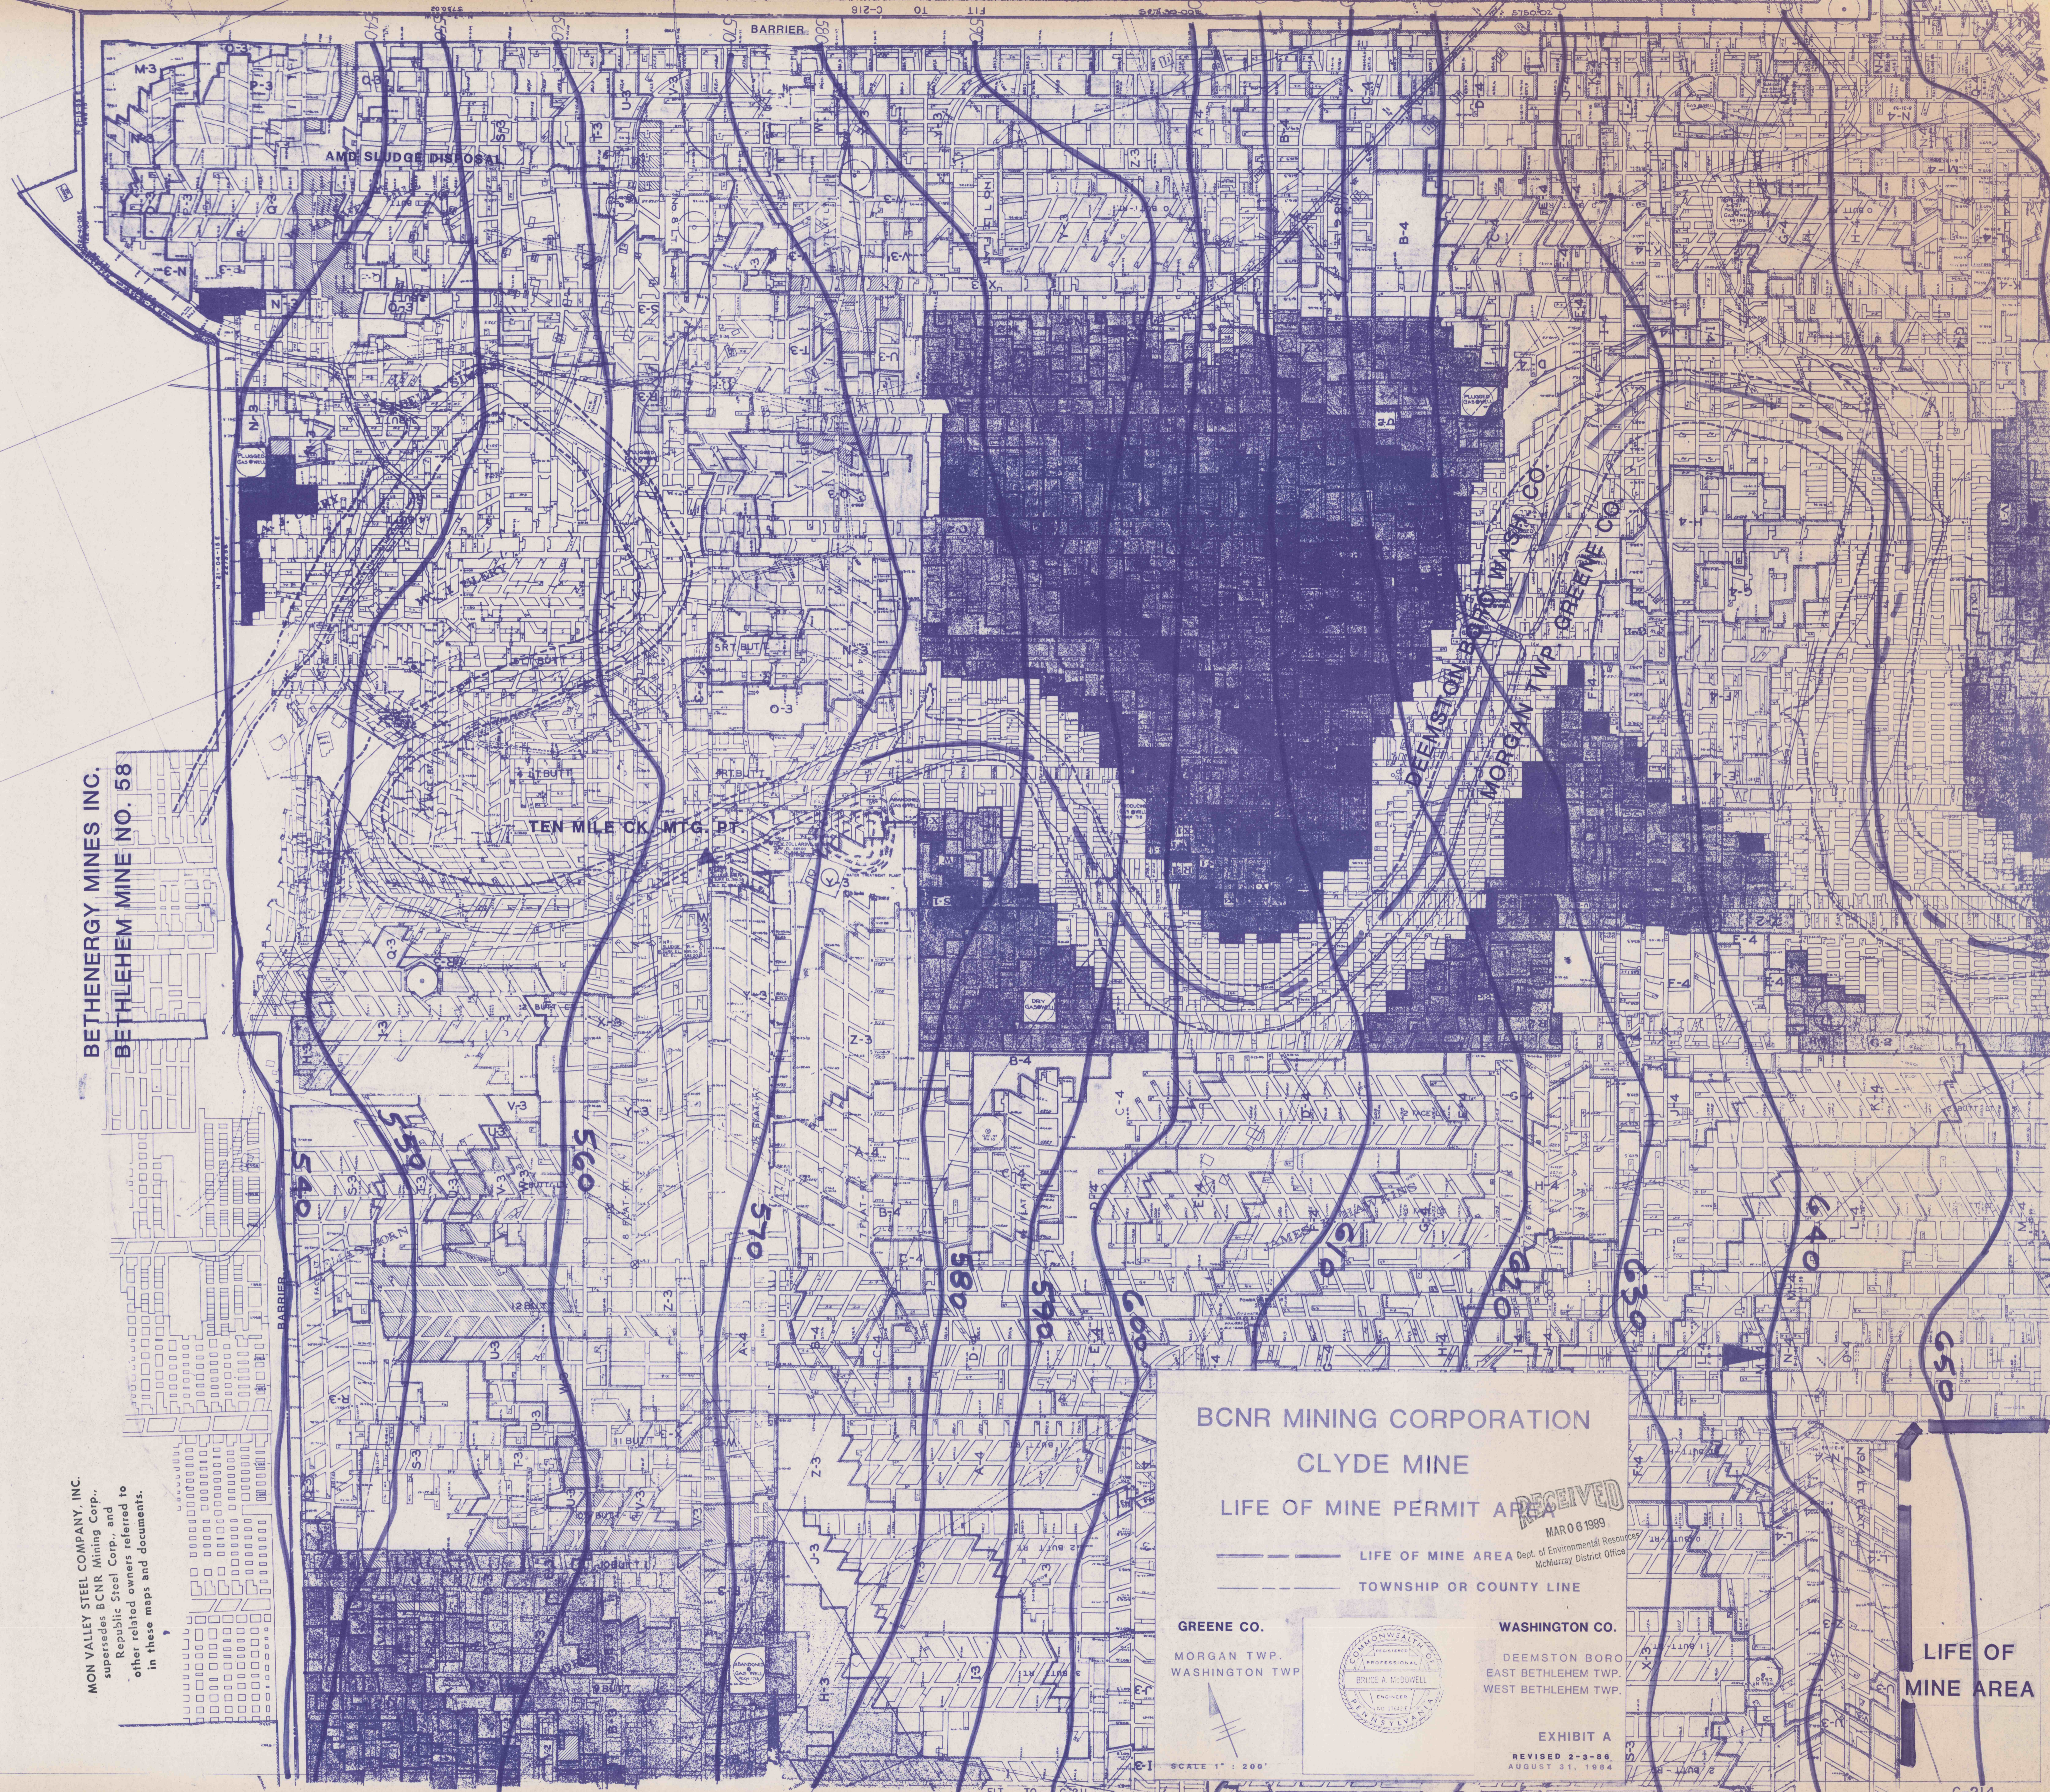

BETHENERGY MINES INC.  
BETHLEHEM MINE NO. 58

MON VALLEY STEEL COMPANY, INC.  
supercedes BCNR Mining Corp.,  
Republic Steel Corp., and  
other related owners referred to  
in these maps and documents.

BCNR MINING CORPORATION  
CLYDE MINE  
LIFE OF MINE PERMIT AREA

RECEIVED  
MAR 06 1989  
Dept. of Environmental Resources  
McKurray District Office

--- LIFE OF MINE AREA  
--- TOWNSHIP OR COUNTY LINE

GREENE CO.  
MORGAN TWP.  
WASHINGTON TWP

WASHINGTON CO.  
DEEMSTON BORO  
EAST BETHLEHEM TWP.  
WEST BETHLEHEM TWP.

EXHIBIT A  
REVISED 2-3-86  
AUGUST 31, 1984

SCALE 1" = 200'

LIFE OF MINE AREA