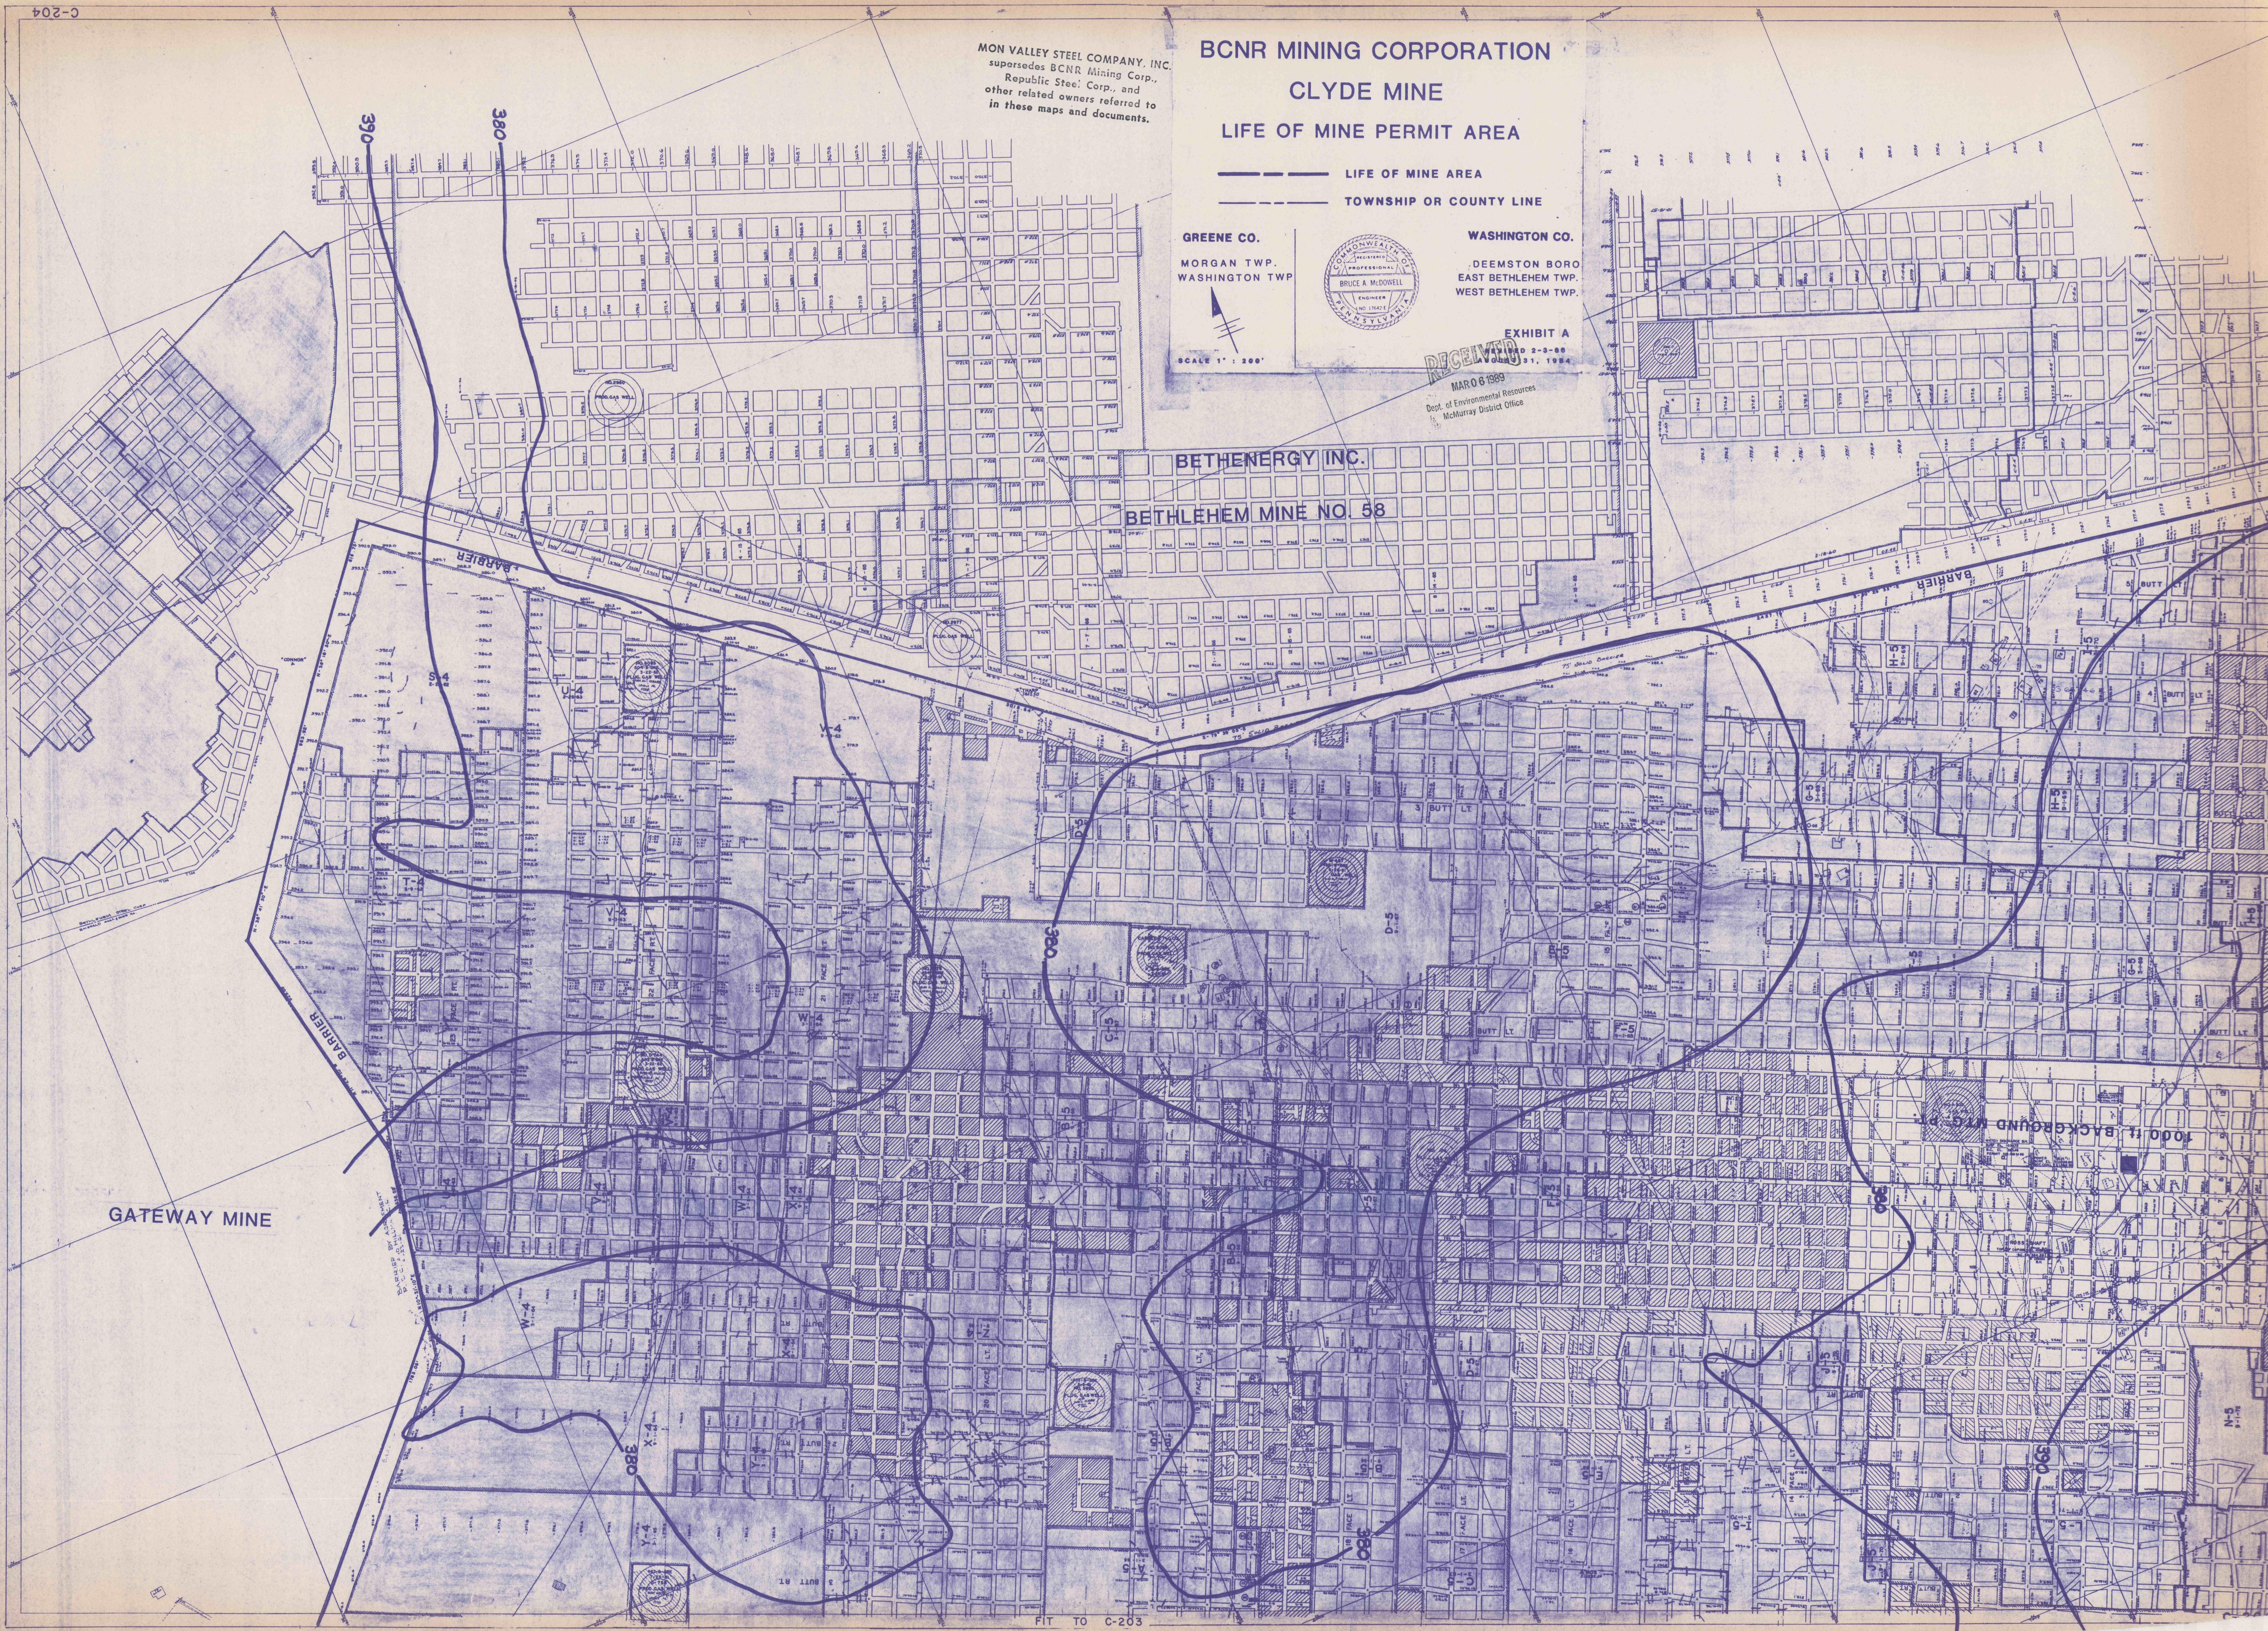

MON VALLEY STEEL COMPANY, INC.
supersedes BCNR Mining Corp.,
Republic Steel Corp., and
other related owners referred to
in these maps and documents.

BCNR MINING CORPORATION

CLYDE MINE

LIFE OF MINE PERMIT AREA

——— LIFE OF MINE AREA
- - - - - TOWNSHIP OR COUNTY LINE

GREENE CO.
MORGAN TWP.
WASHINGTON TWP.

WASHINGTON CO.
DEEMSTON BORO.
EAST BETHELEM TWP.
WEST BETHELEM TWP.

SCALE 1" = 200'

RECEIVED
EXHIBIT A
REVISED 2-3-88
MAY 31, 1984
MAR 6 1989
Dept. of Environmental Resources
McMurray District Office

BETHENERGY INC.

BETHLEHEM MINE NO. 58

GATEWAY MINE

1000 ft. BACKGROUND