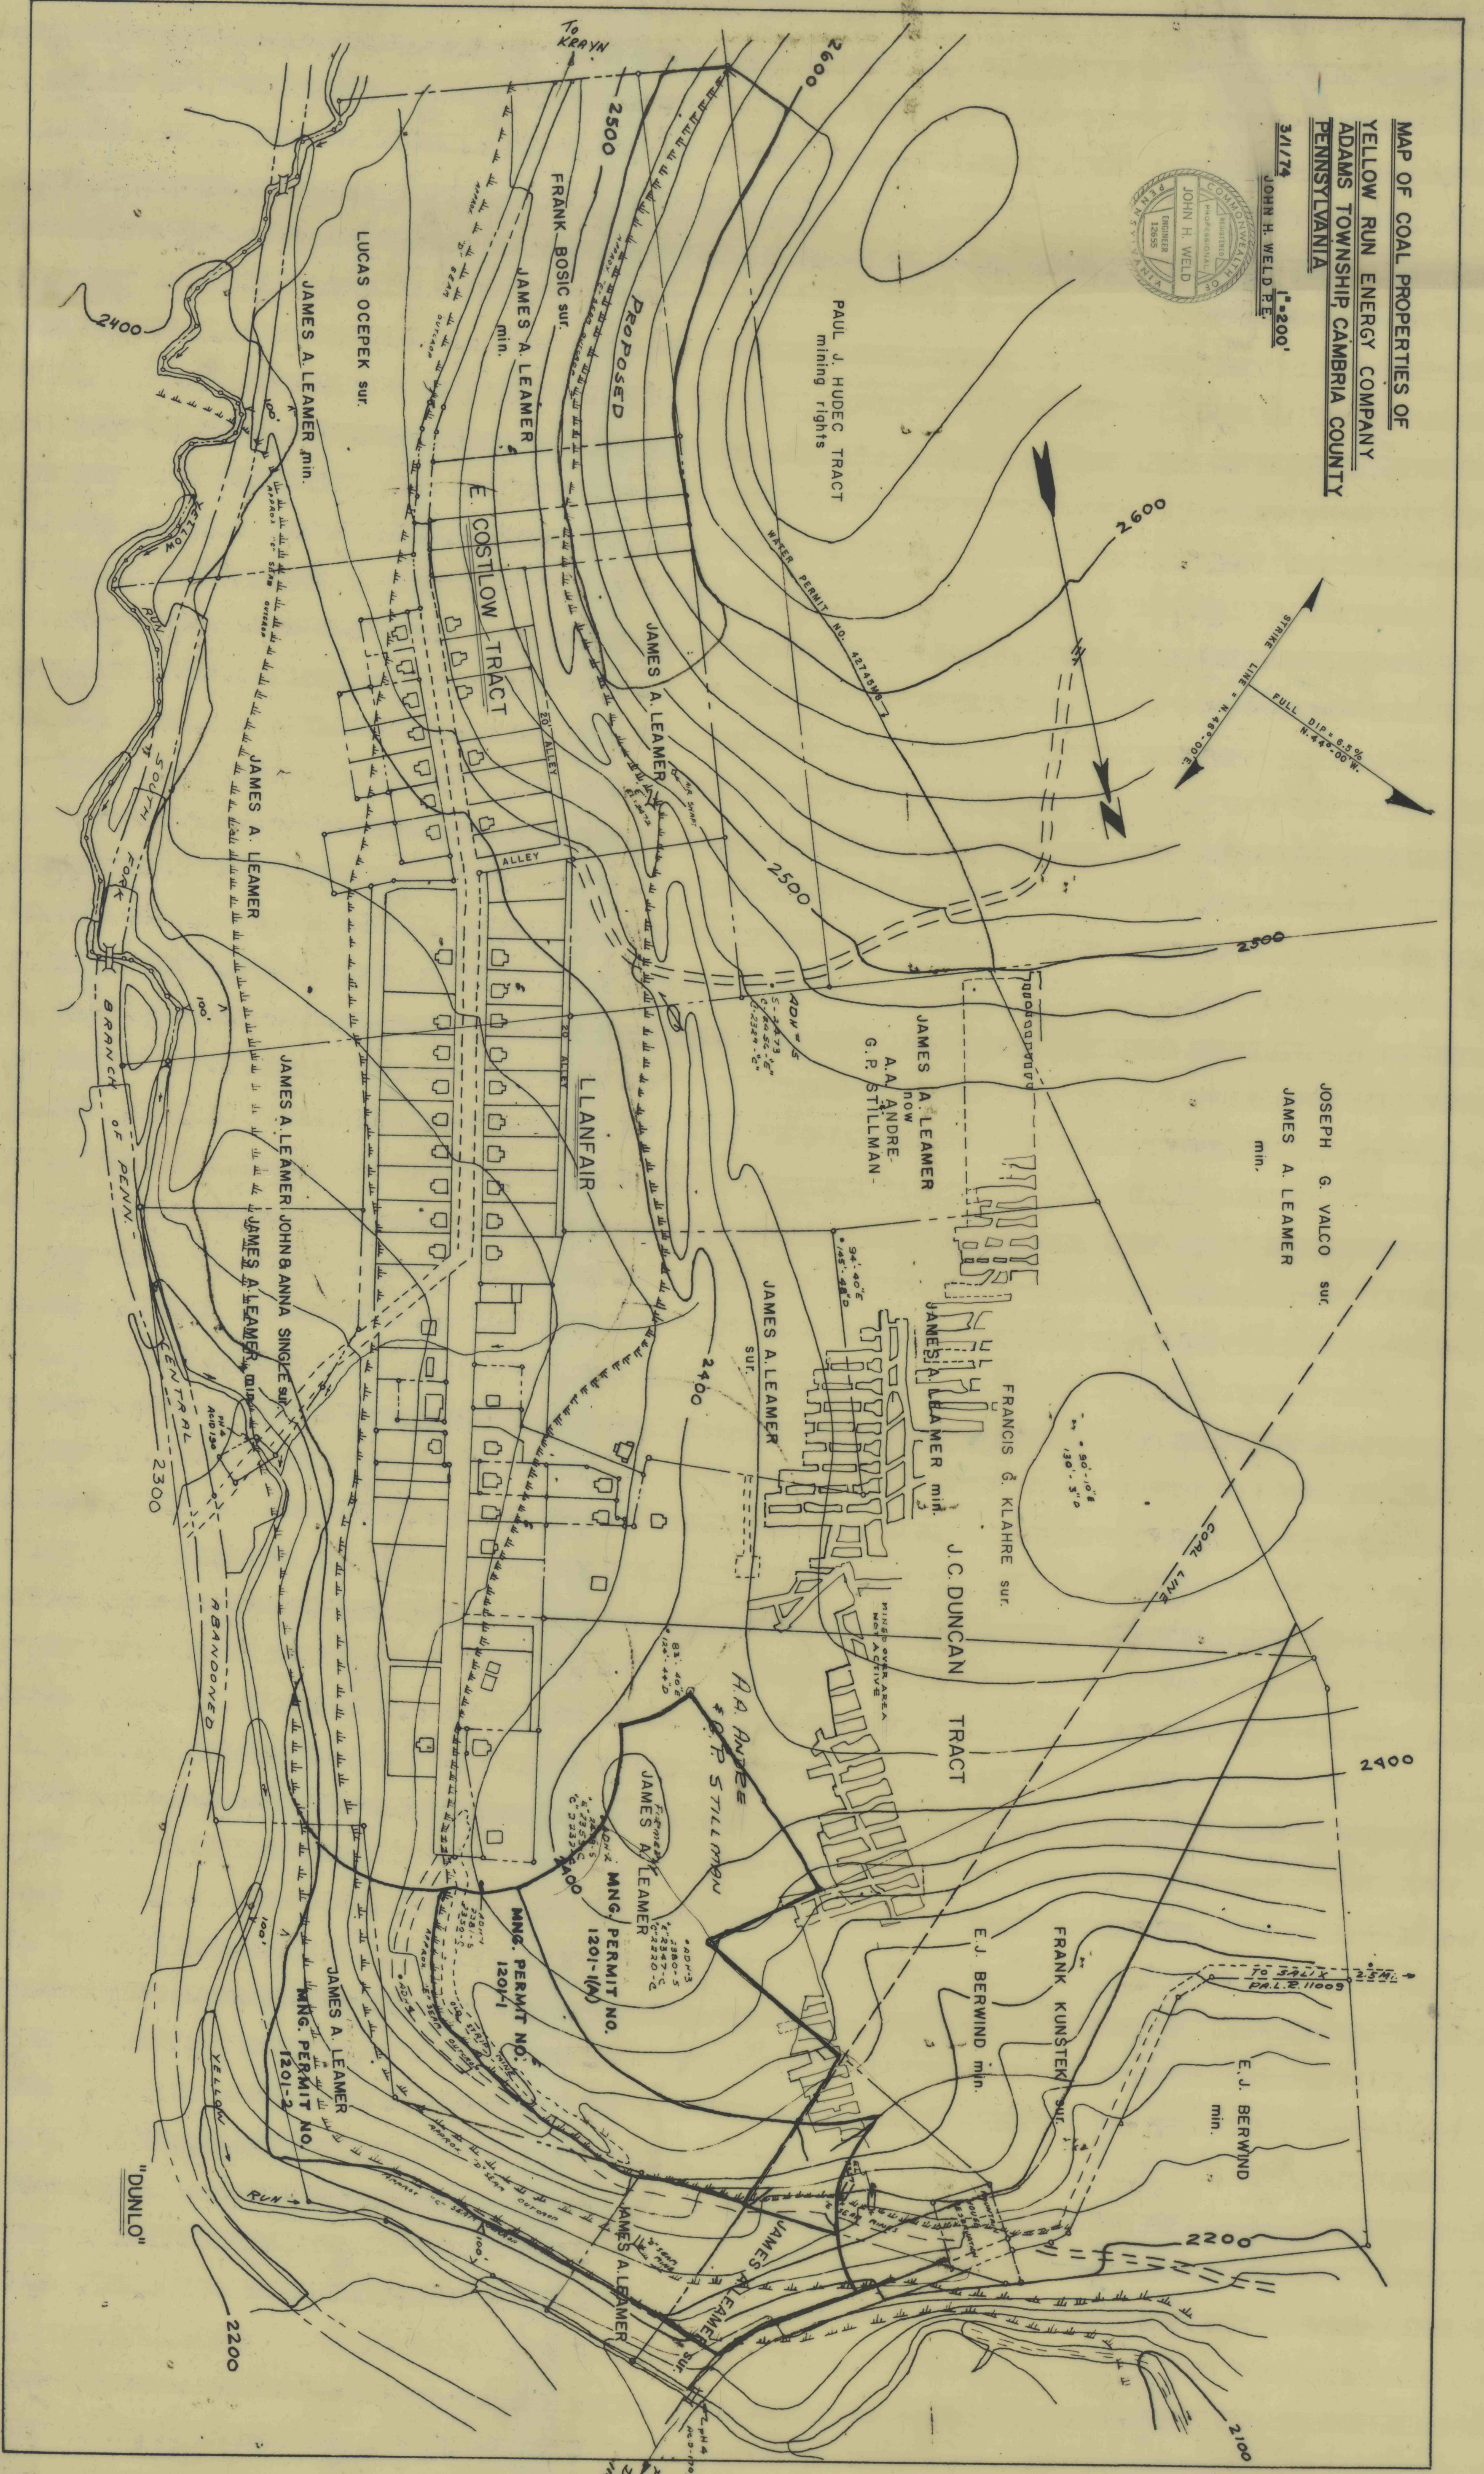

MAP OF COAL PROPERTIES OF
YELLOW RUN ENERGY COMPANY
ADAMS TOWNSHIP CAMBRIA COUNTY
PENNSYLVANIA

3/1/74
JOHN H. WELD P.E.
1"=200'

"DUNLO"

To
Dunlo