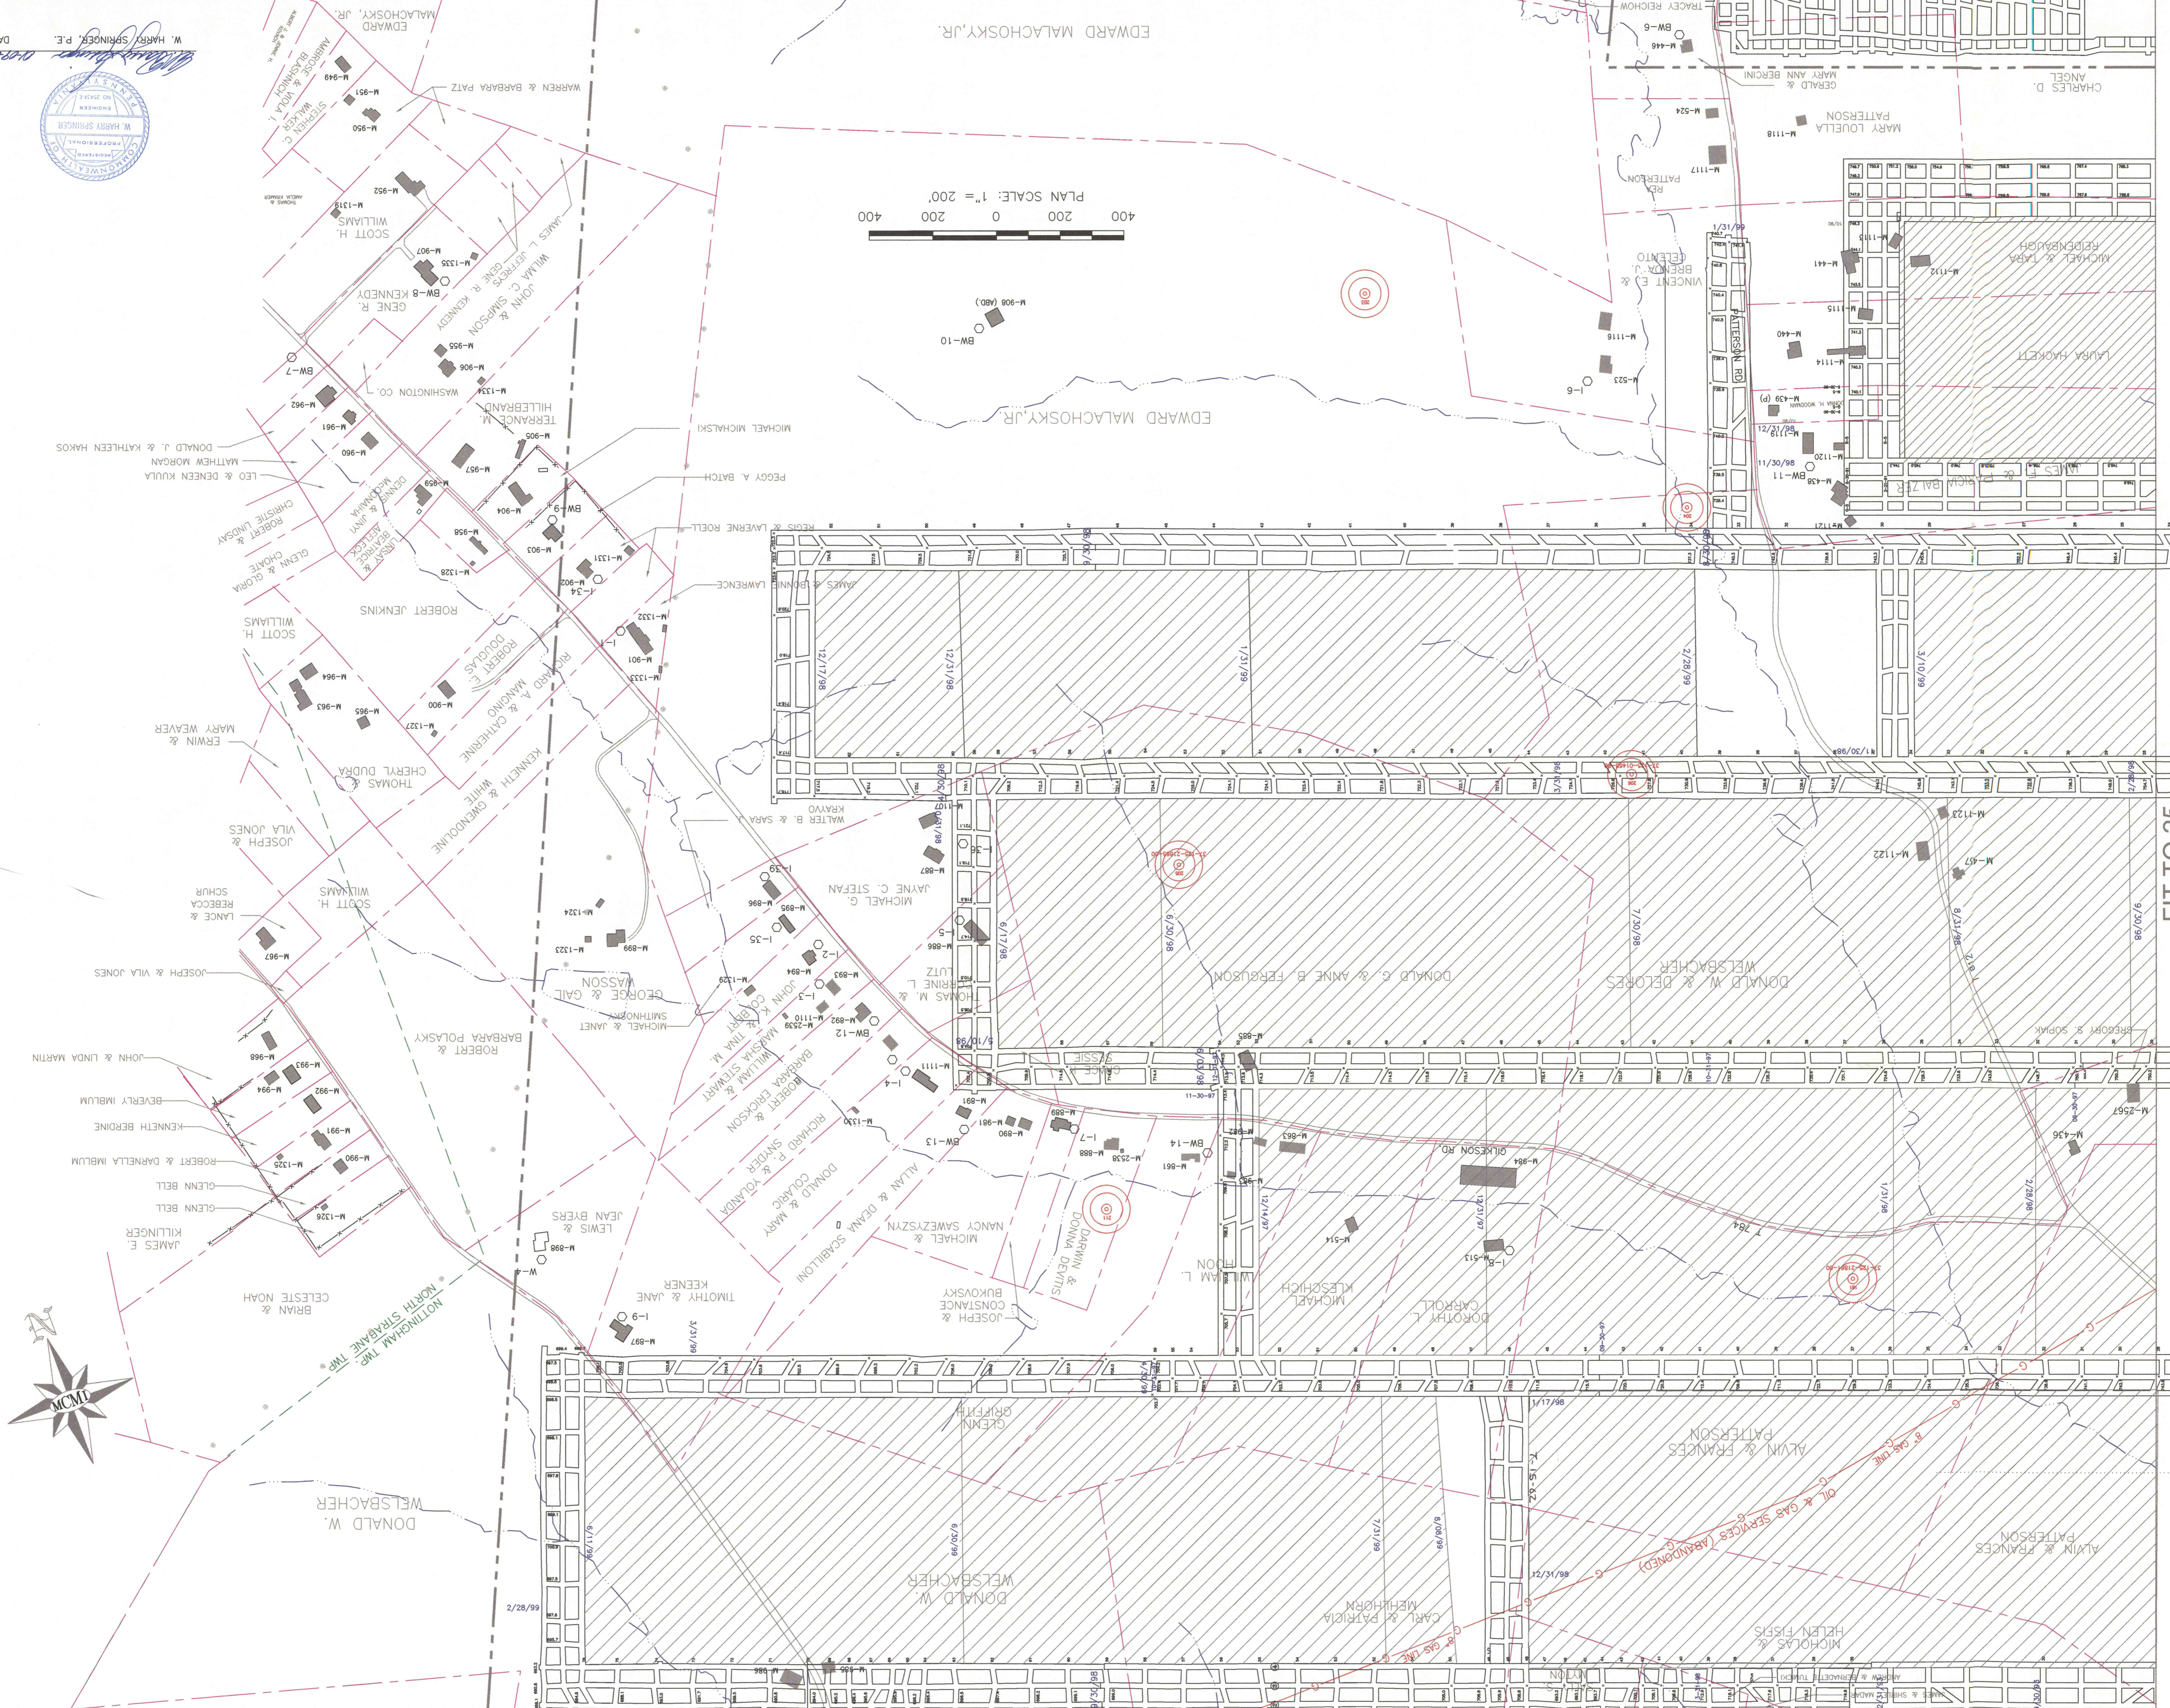

W. HARRY SPRINGER, P.E.
DATE

FIT TO 25

OIL & GAS SERVICES (ABANDONED)
OIL & GAS LINE