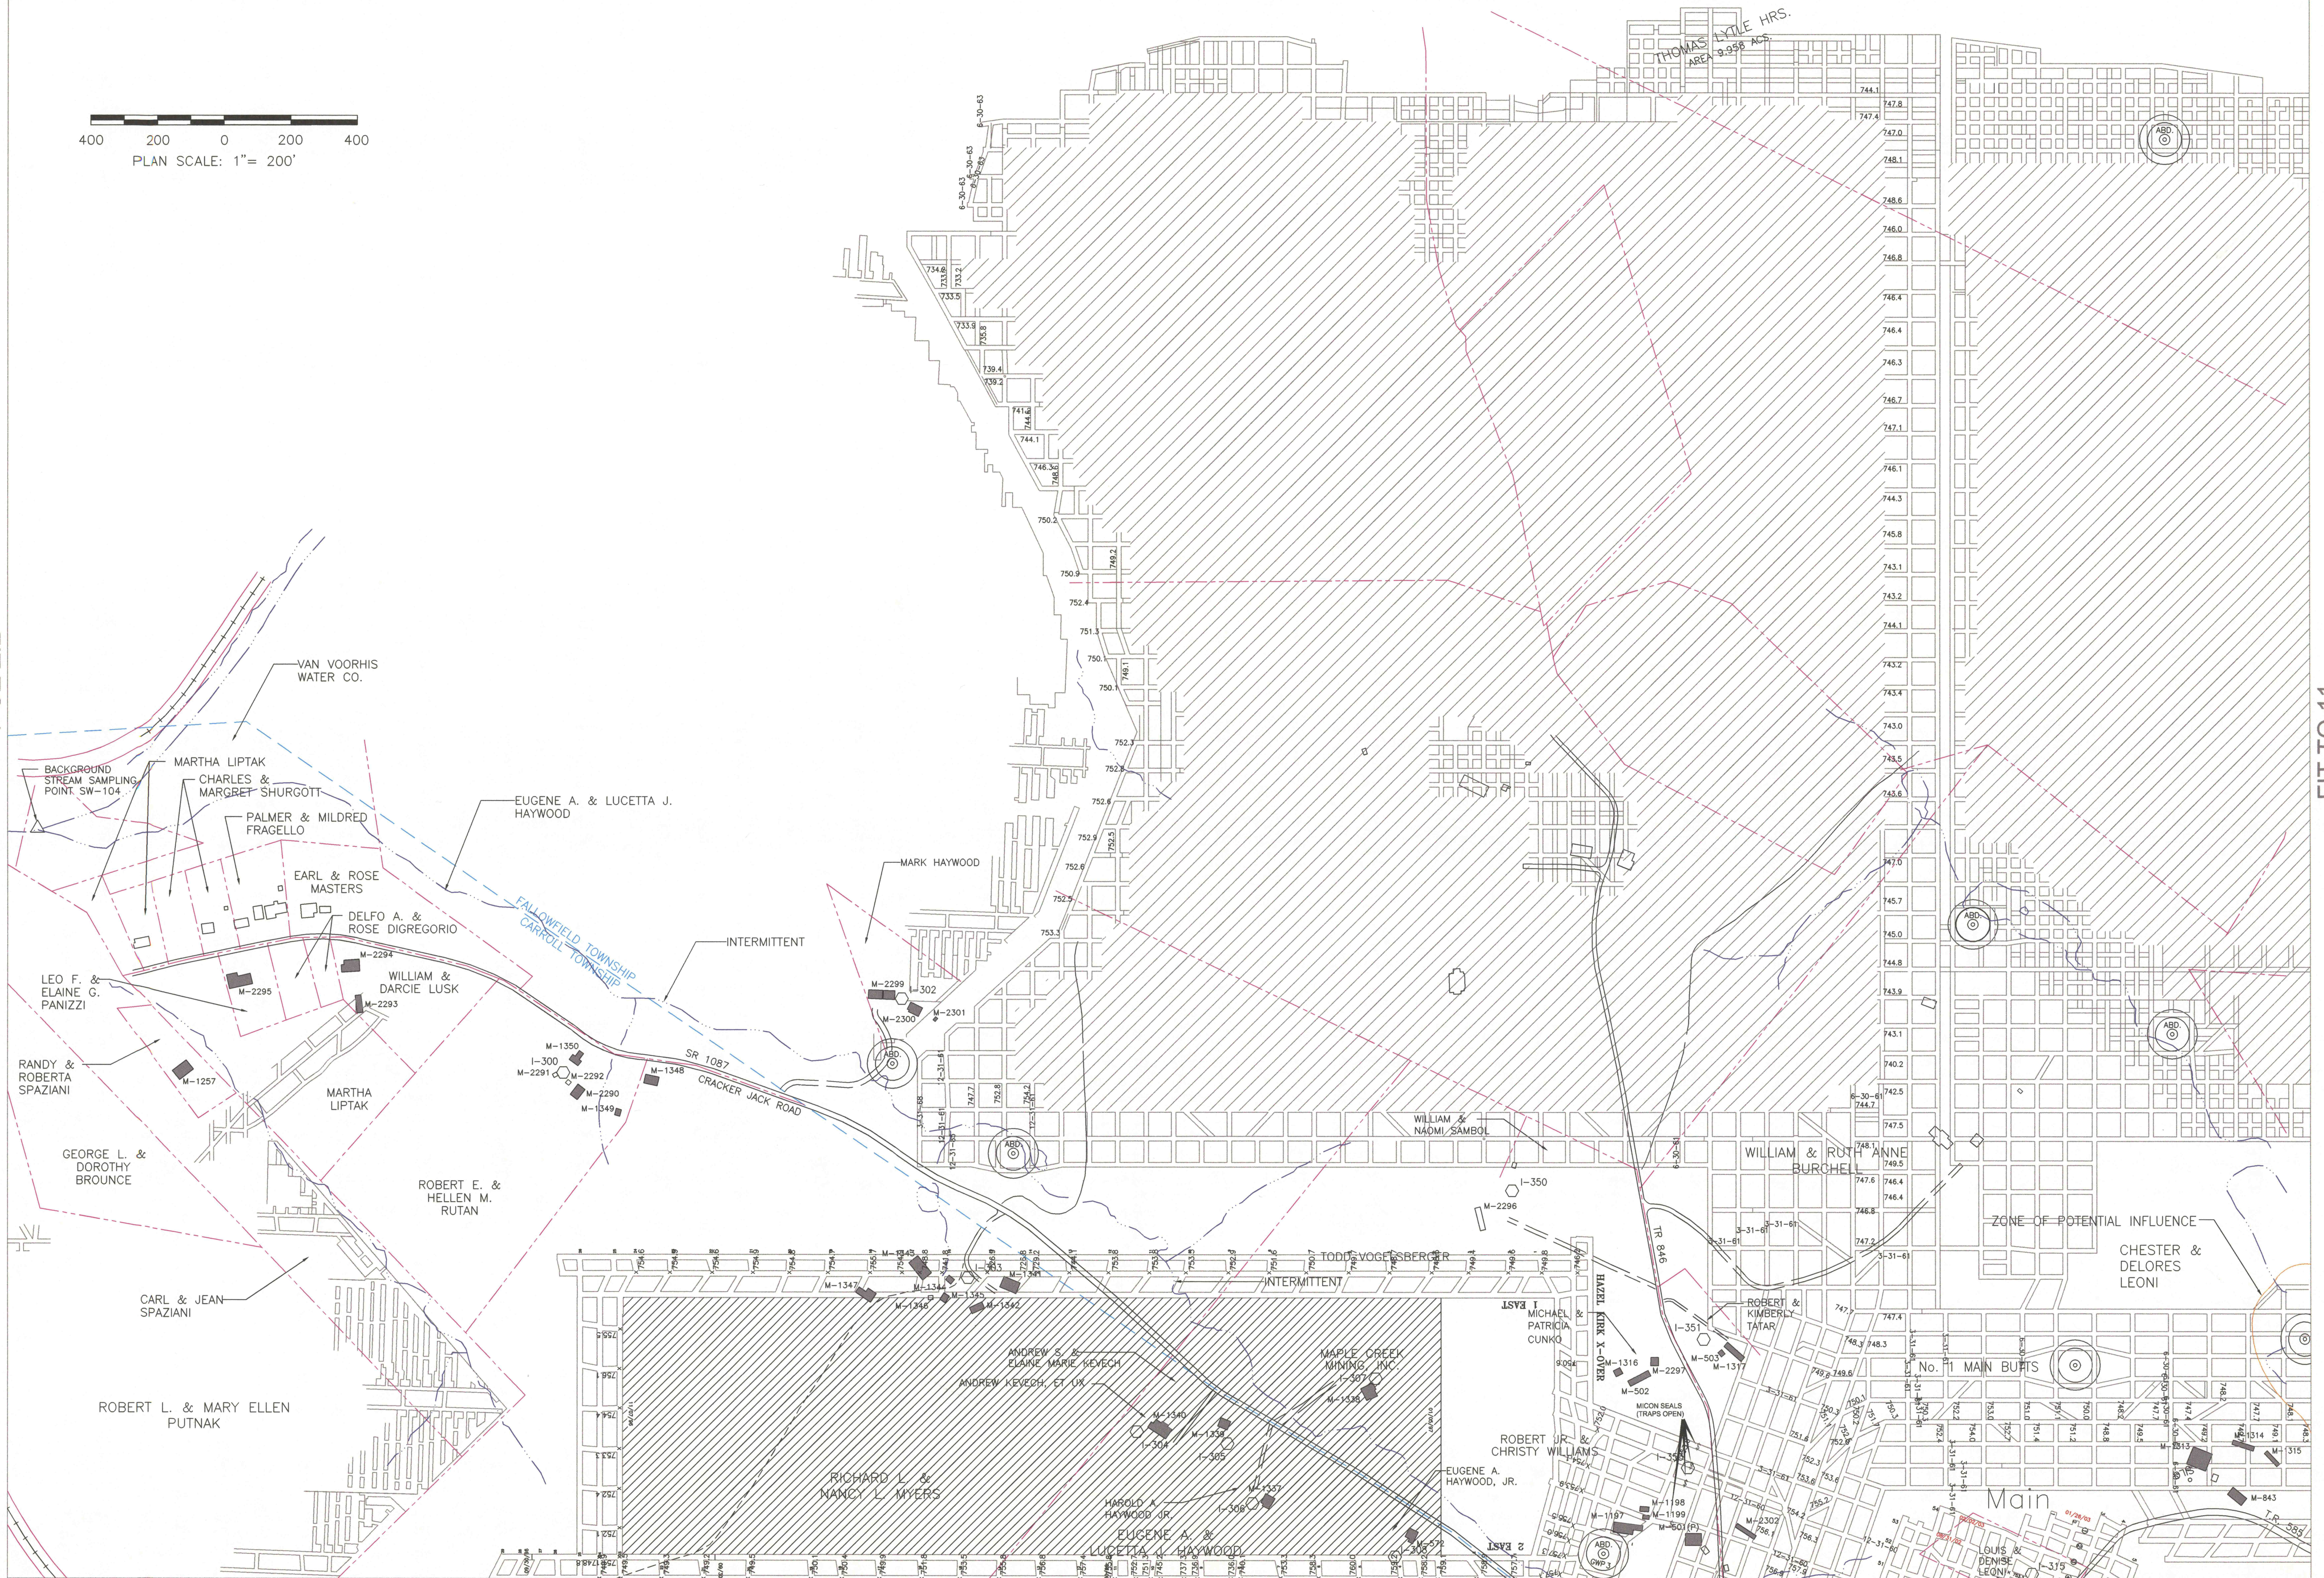

400 200 0 200 400
PLAN SCALE: 1" = 200'

FIT TO 4

FIT TO 11

FIT TO 7

FINAL MAP MC-08