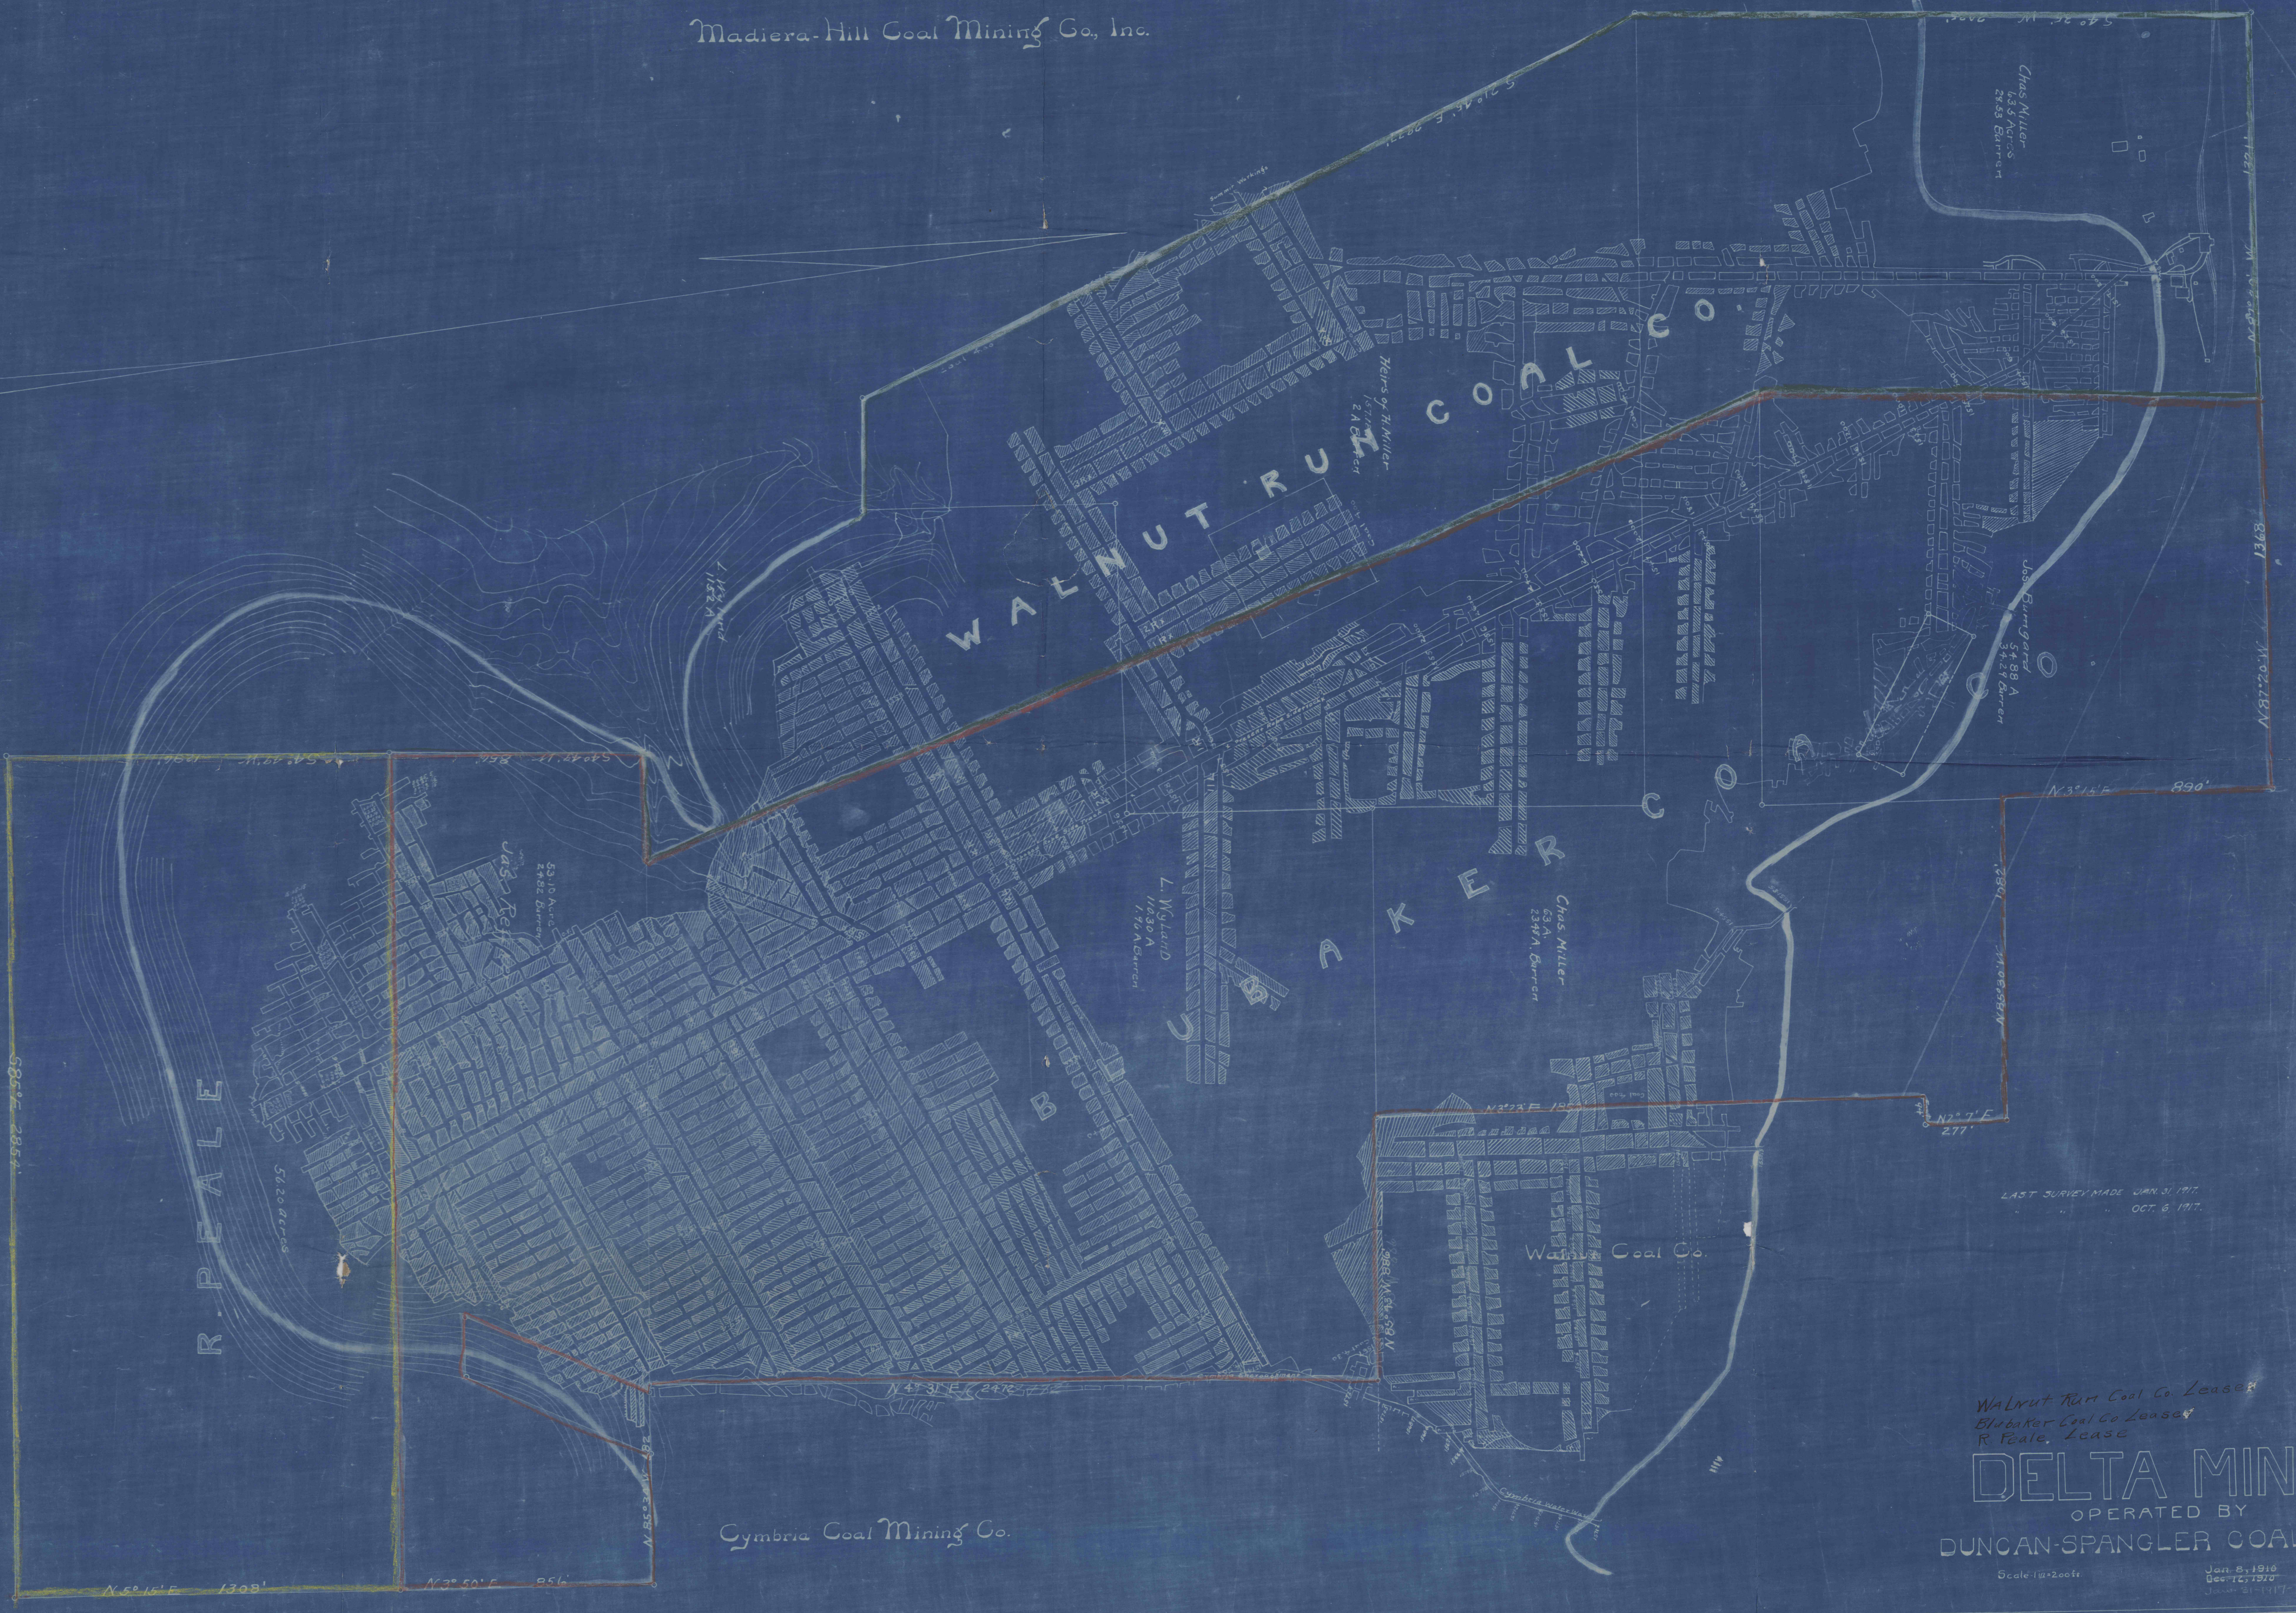

Madera-Hill Coal Mining Co., Inc.

Walnut Run Coal Co. Lease
 Blaker Coal Co. Lease
 R. Peale, Lease

DELTA MINE
 OPERATED BY
DUNCAN-SPANGLER COAL CO.

Scale 1 in = 200 ft
 Jan. 5, 1916
 Dec. 12, 1917
 Jan. 21, 1917