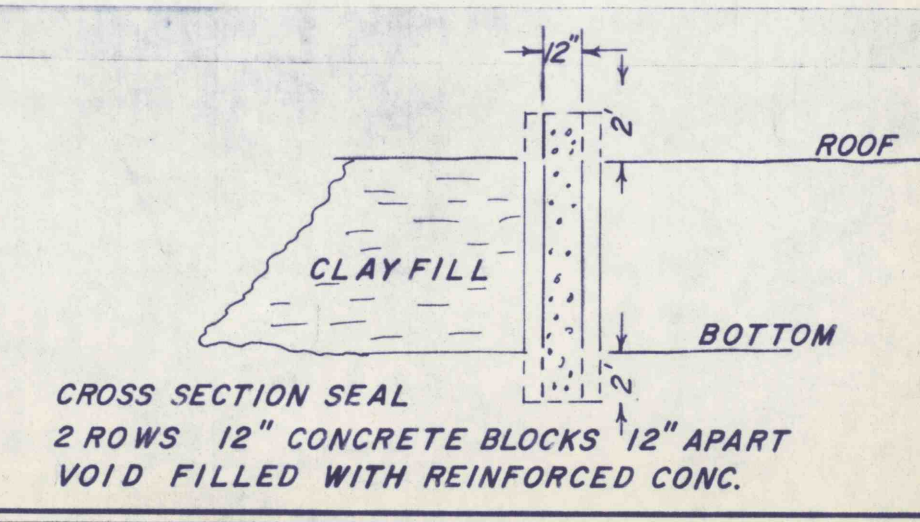

MAP SHOWING LANDS OF S. HEGARTY SONS AND D SEAM DEEP MINE OPERATIONS OF J.E. LEVO AND CAMBRIA MILLS COAL CO. APPLE #4 MINE BECCARIA TWP. CLEARFIELD CO. PENNA. SEPT 21, 1939 J.L. BANFIELD REG. ENG.

**N° 5 REVISIONS**

1	JAN 1 - 1967
2	JULY 25 1967
3	JAN. 18 - 1968
4	JULY 31, 1968
5	FEB. 12, 1969
6	

NOTE: COMPLETE MINING RIGHTS FOR ALL COAL HELD BY CAMBRIA MILLS COAL CO. INC.

MAP REVISED AS OF RECENT SURVEY 1968

PROPERTY MAP  
**CAMBRIA MILLS COAL CO. INC.**  
SITUATE  
BECCARIA TWP, CLEARFIELD CO., PA  
JULY 14, 1966