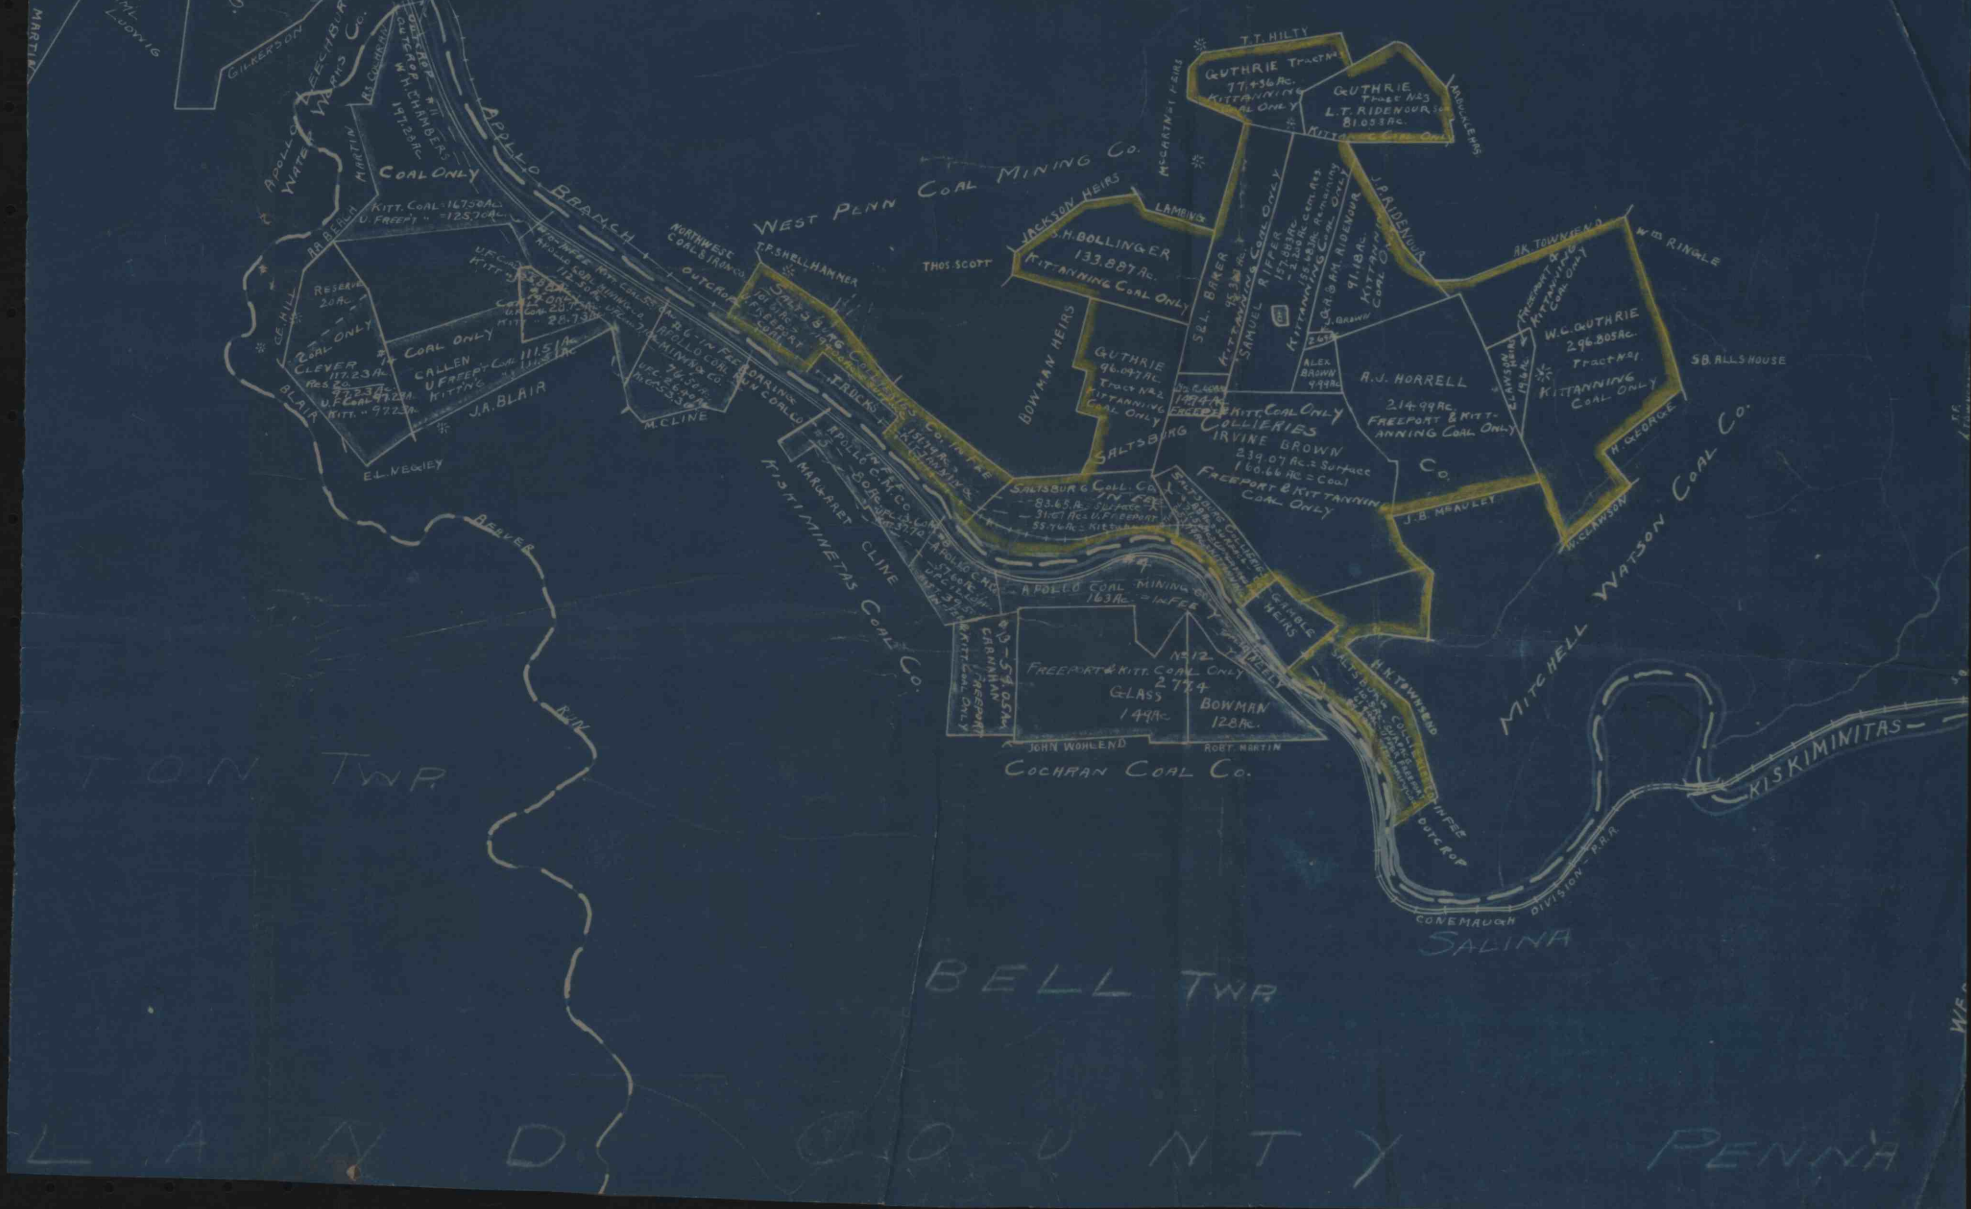

TH
LO TWP

BETHEL TWP

BAGDAD COAL & COKE CO.
Scale 1" = 2000'

GILPIN TWP
ARMSTRONG CO. PA.

Scale 1" = 2000 ft.

BETHEL TWP
PARKS TWP

LEECHBURG

VANDERGRIFT

PARK COAL CO.
Scale 1" = 2000'

APOLLO

SALISBURY COLLIERY CO.
KISKIMINETAS TWP
ARMSTRONG CO. PENNA.

Scale 1" = 2000 ft.

KISKIMINETAS TWP

TOWN TWP

BELL TWP

LAN D COUNTY PENNA