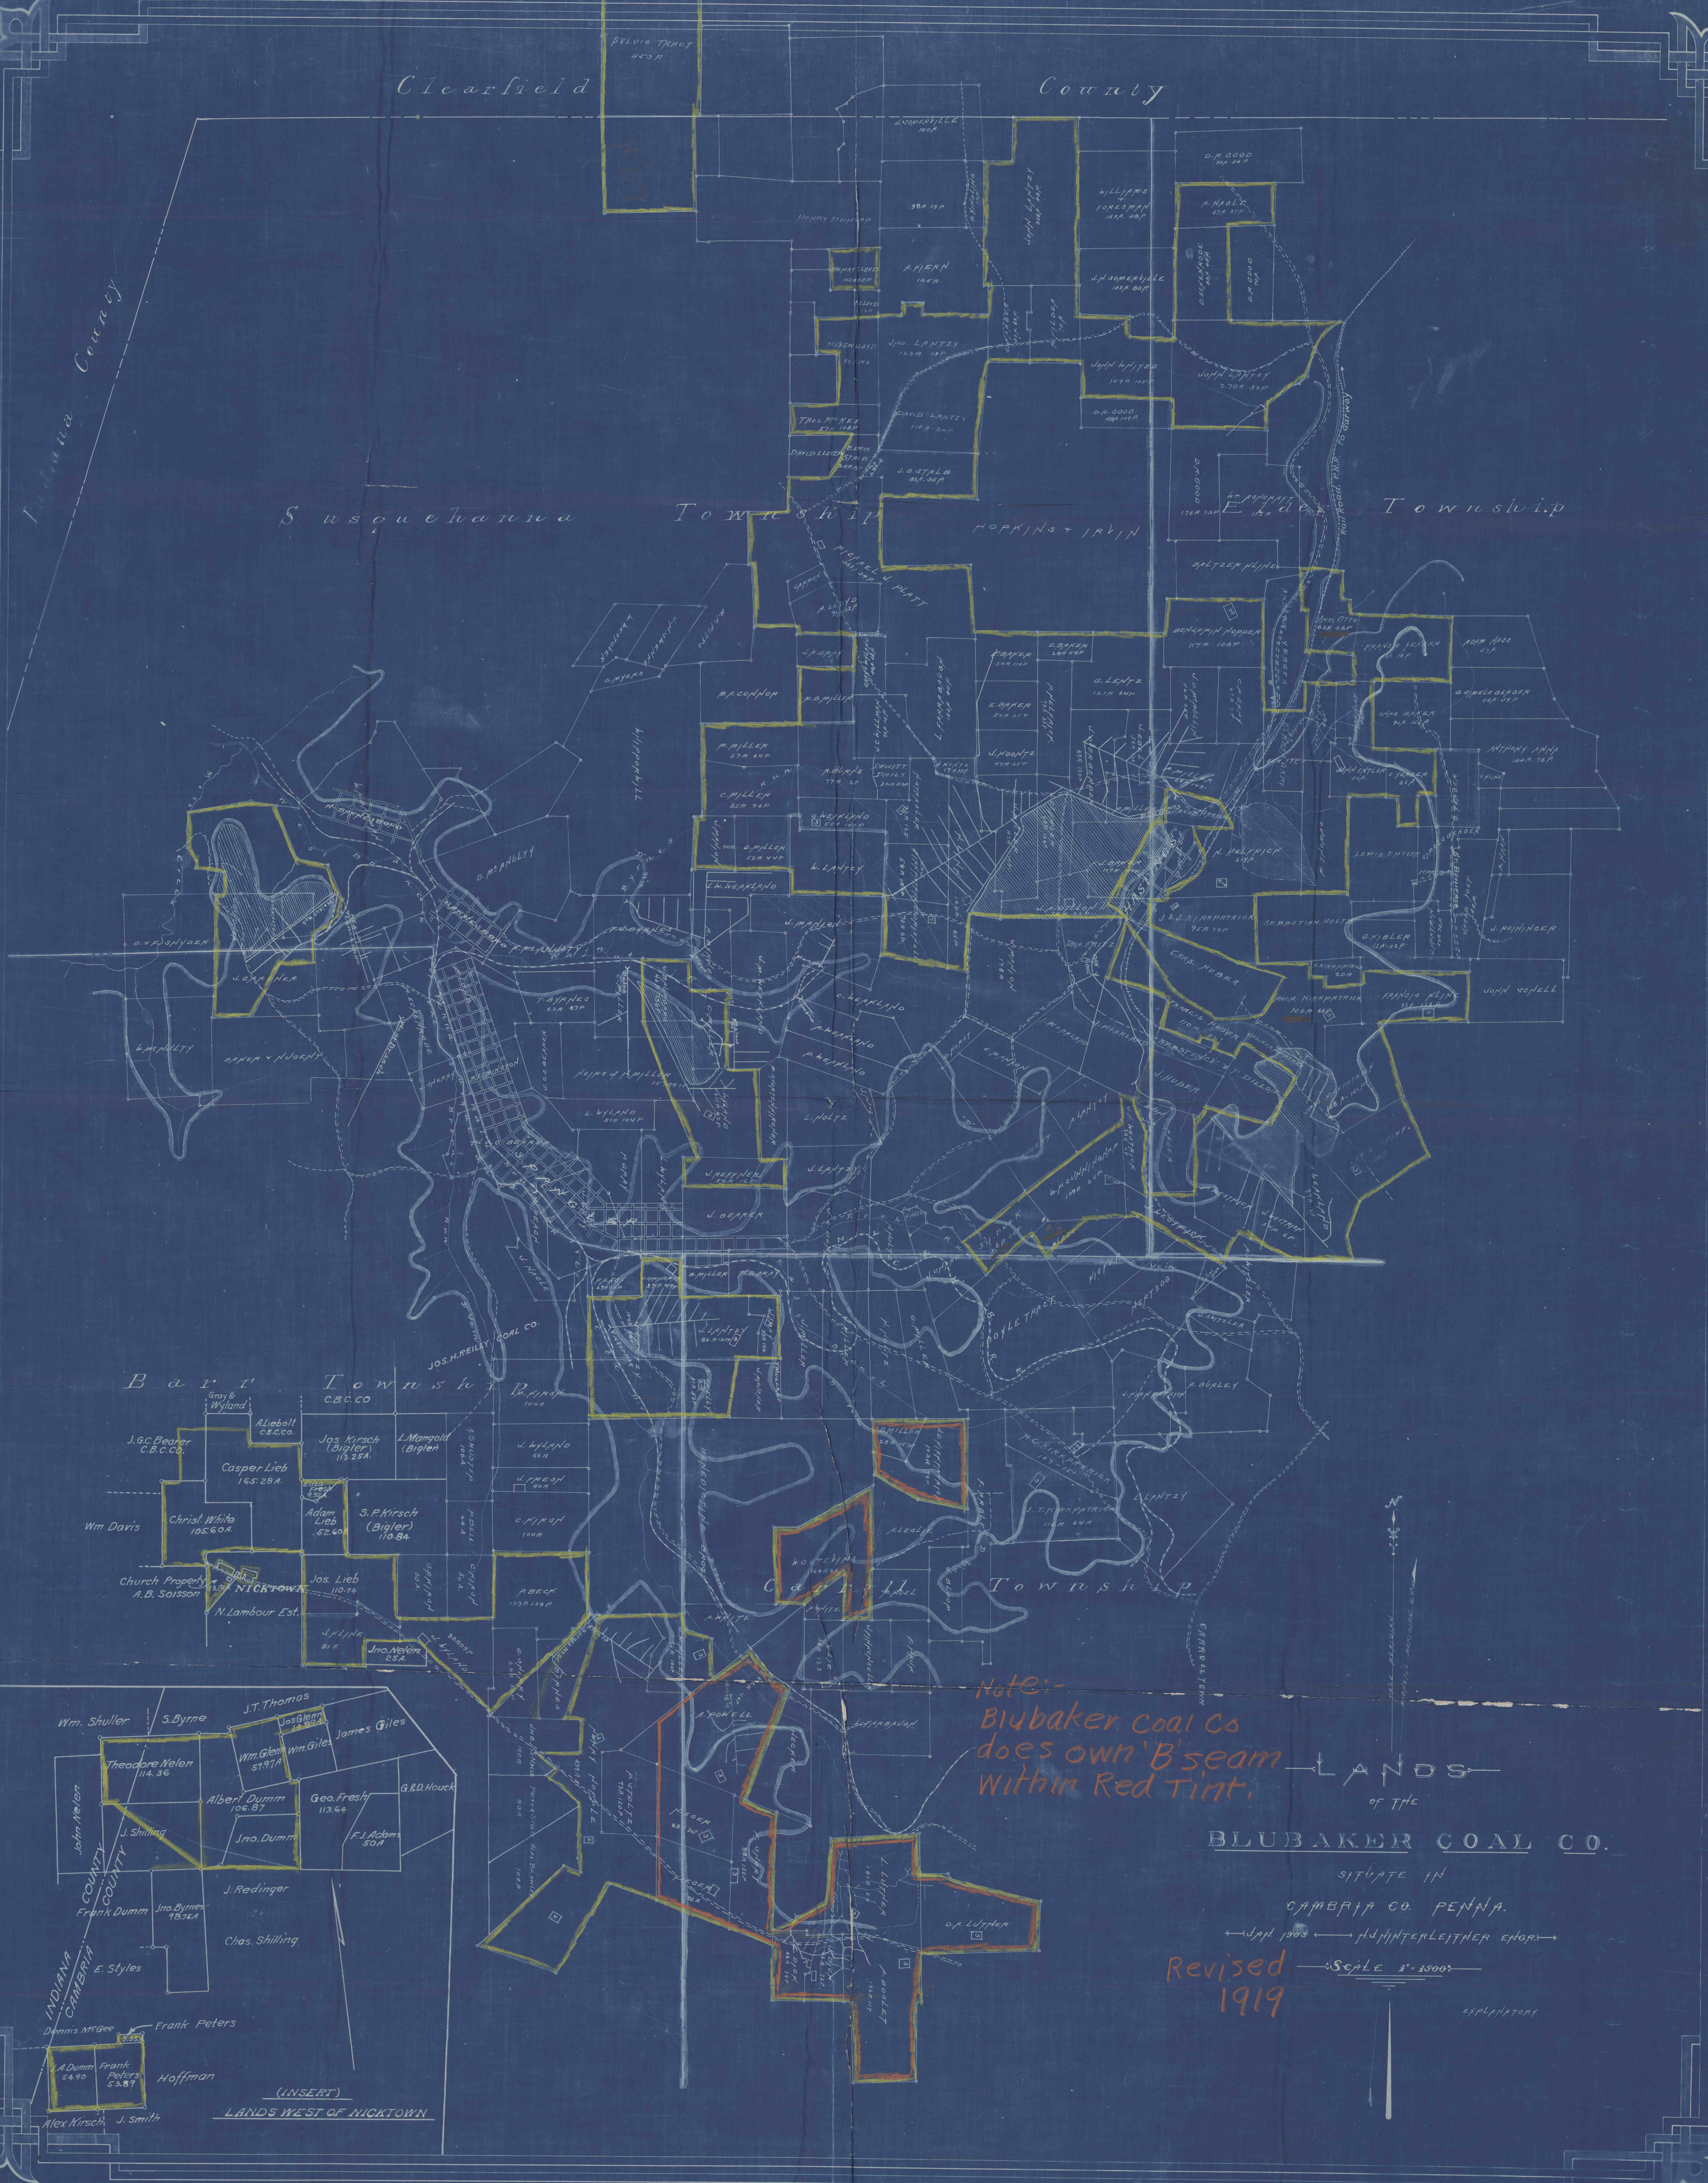

Clearfield

County

Susquehanna

Township

HOPKINS + IRVIN

Township

Indiana County

Note:
Blubaker coal Co
does own 'B' seam
within Red Tint.

LANDS
OF THE
BLUBAKER COAL CO.

SITUATE IN
CAMBRIA CO. PENNA.

April 1900 H. HINTERLEITNER ENGINEER

Revised
1919

SCALE 1" = 1500'

EXPLANATORY

(INSERT)
LANDS WEST OF NICKTOWN