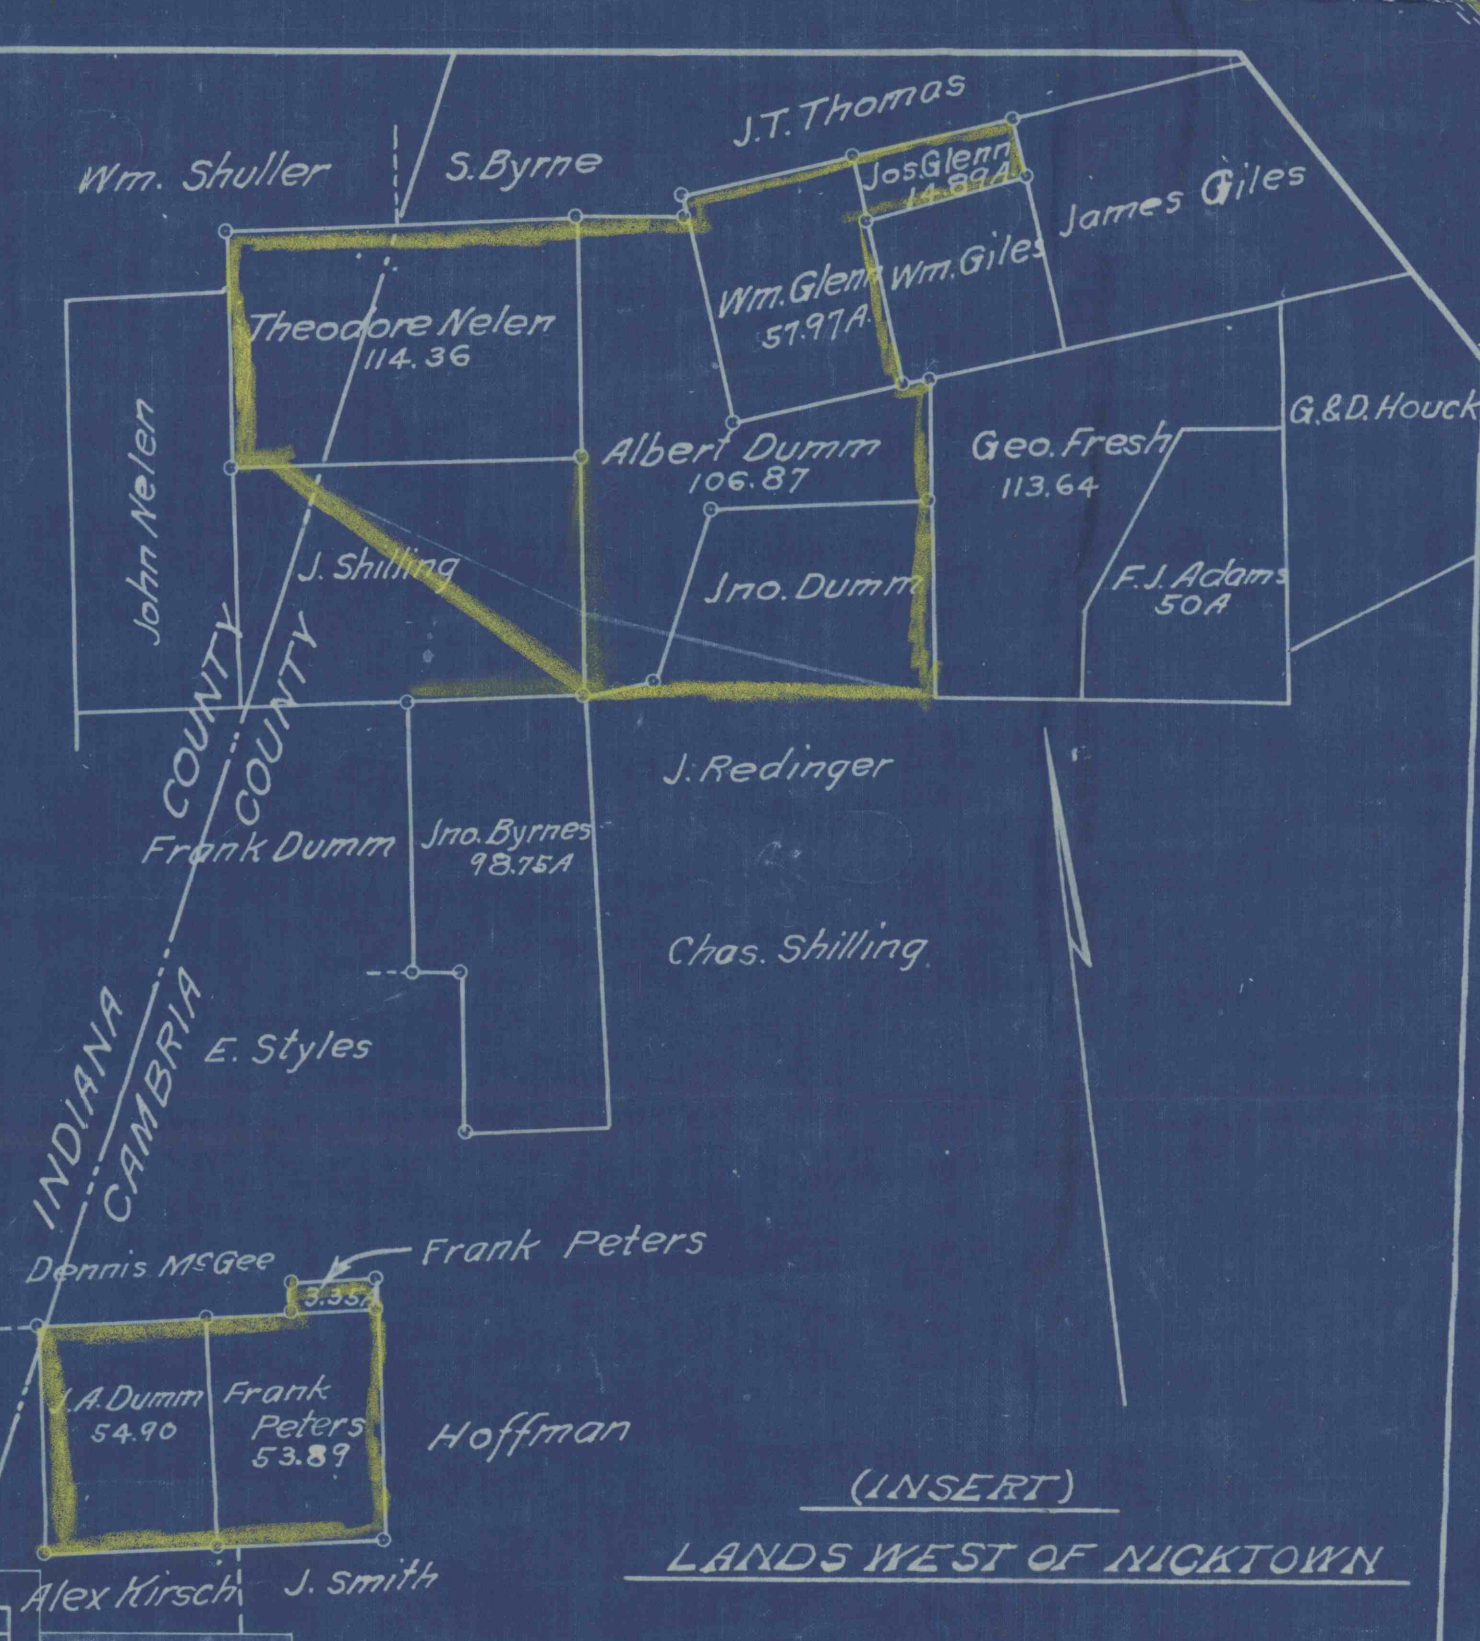

Clearfield

County

Susquehanna

Township

HOPKINS + IRVIN

Township

Indiana County

Note:
Blubaker coal Co
does own 'B' seam
within Red Tint.

LANDS
OF THE
BLUBAKER COAL CO.

SITUATE IN
CAMBRIA CO. PENNA.

April 1900 H. HINTERLEITNER ENGINEER

Revised
1919

SCALE 1" = 1500'

EXPLANATORY

(INSERT)
LANDS WEST OF NICKTOWN