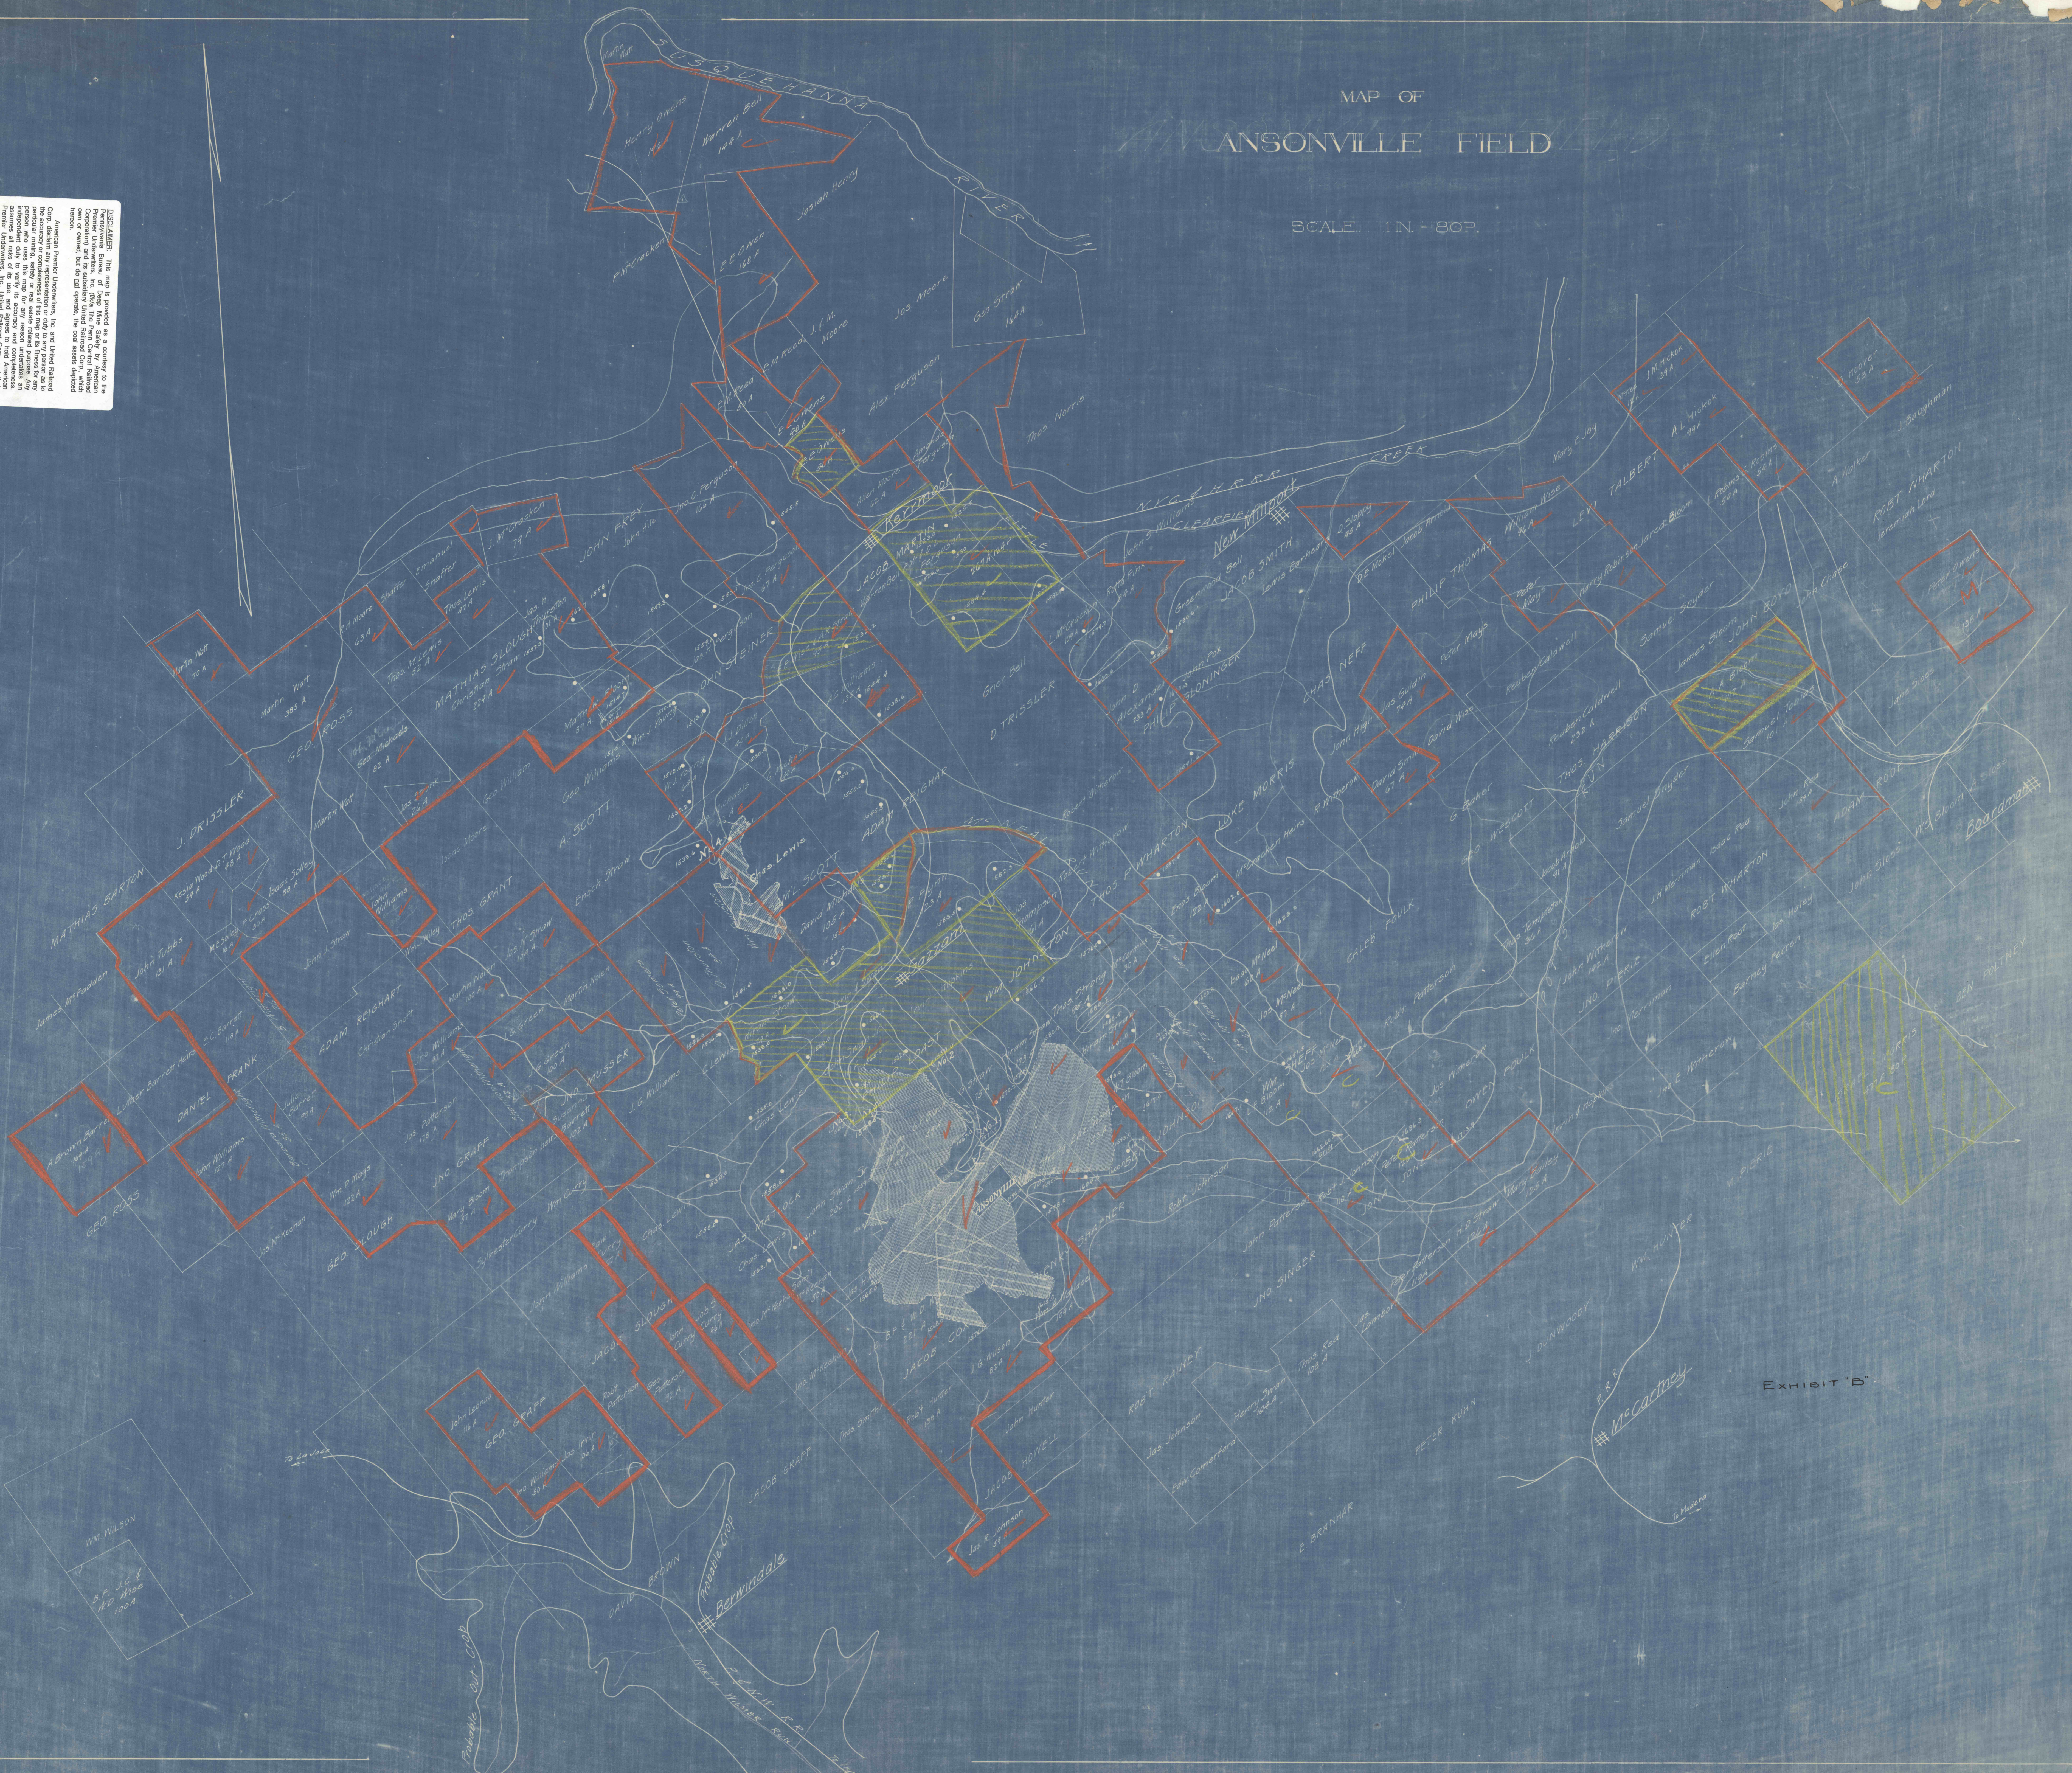

MAP OF
MANSONVILLE FIELD

SCALE 1 IN. = 80 P.

EXHIBIT 'B'