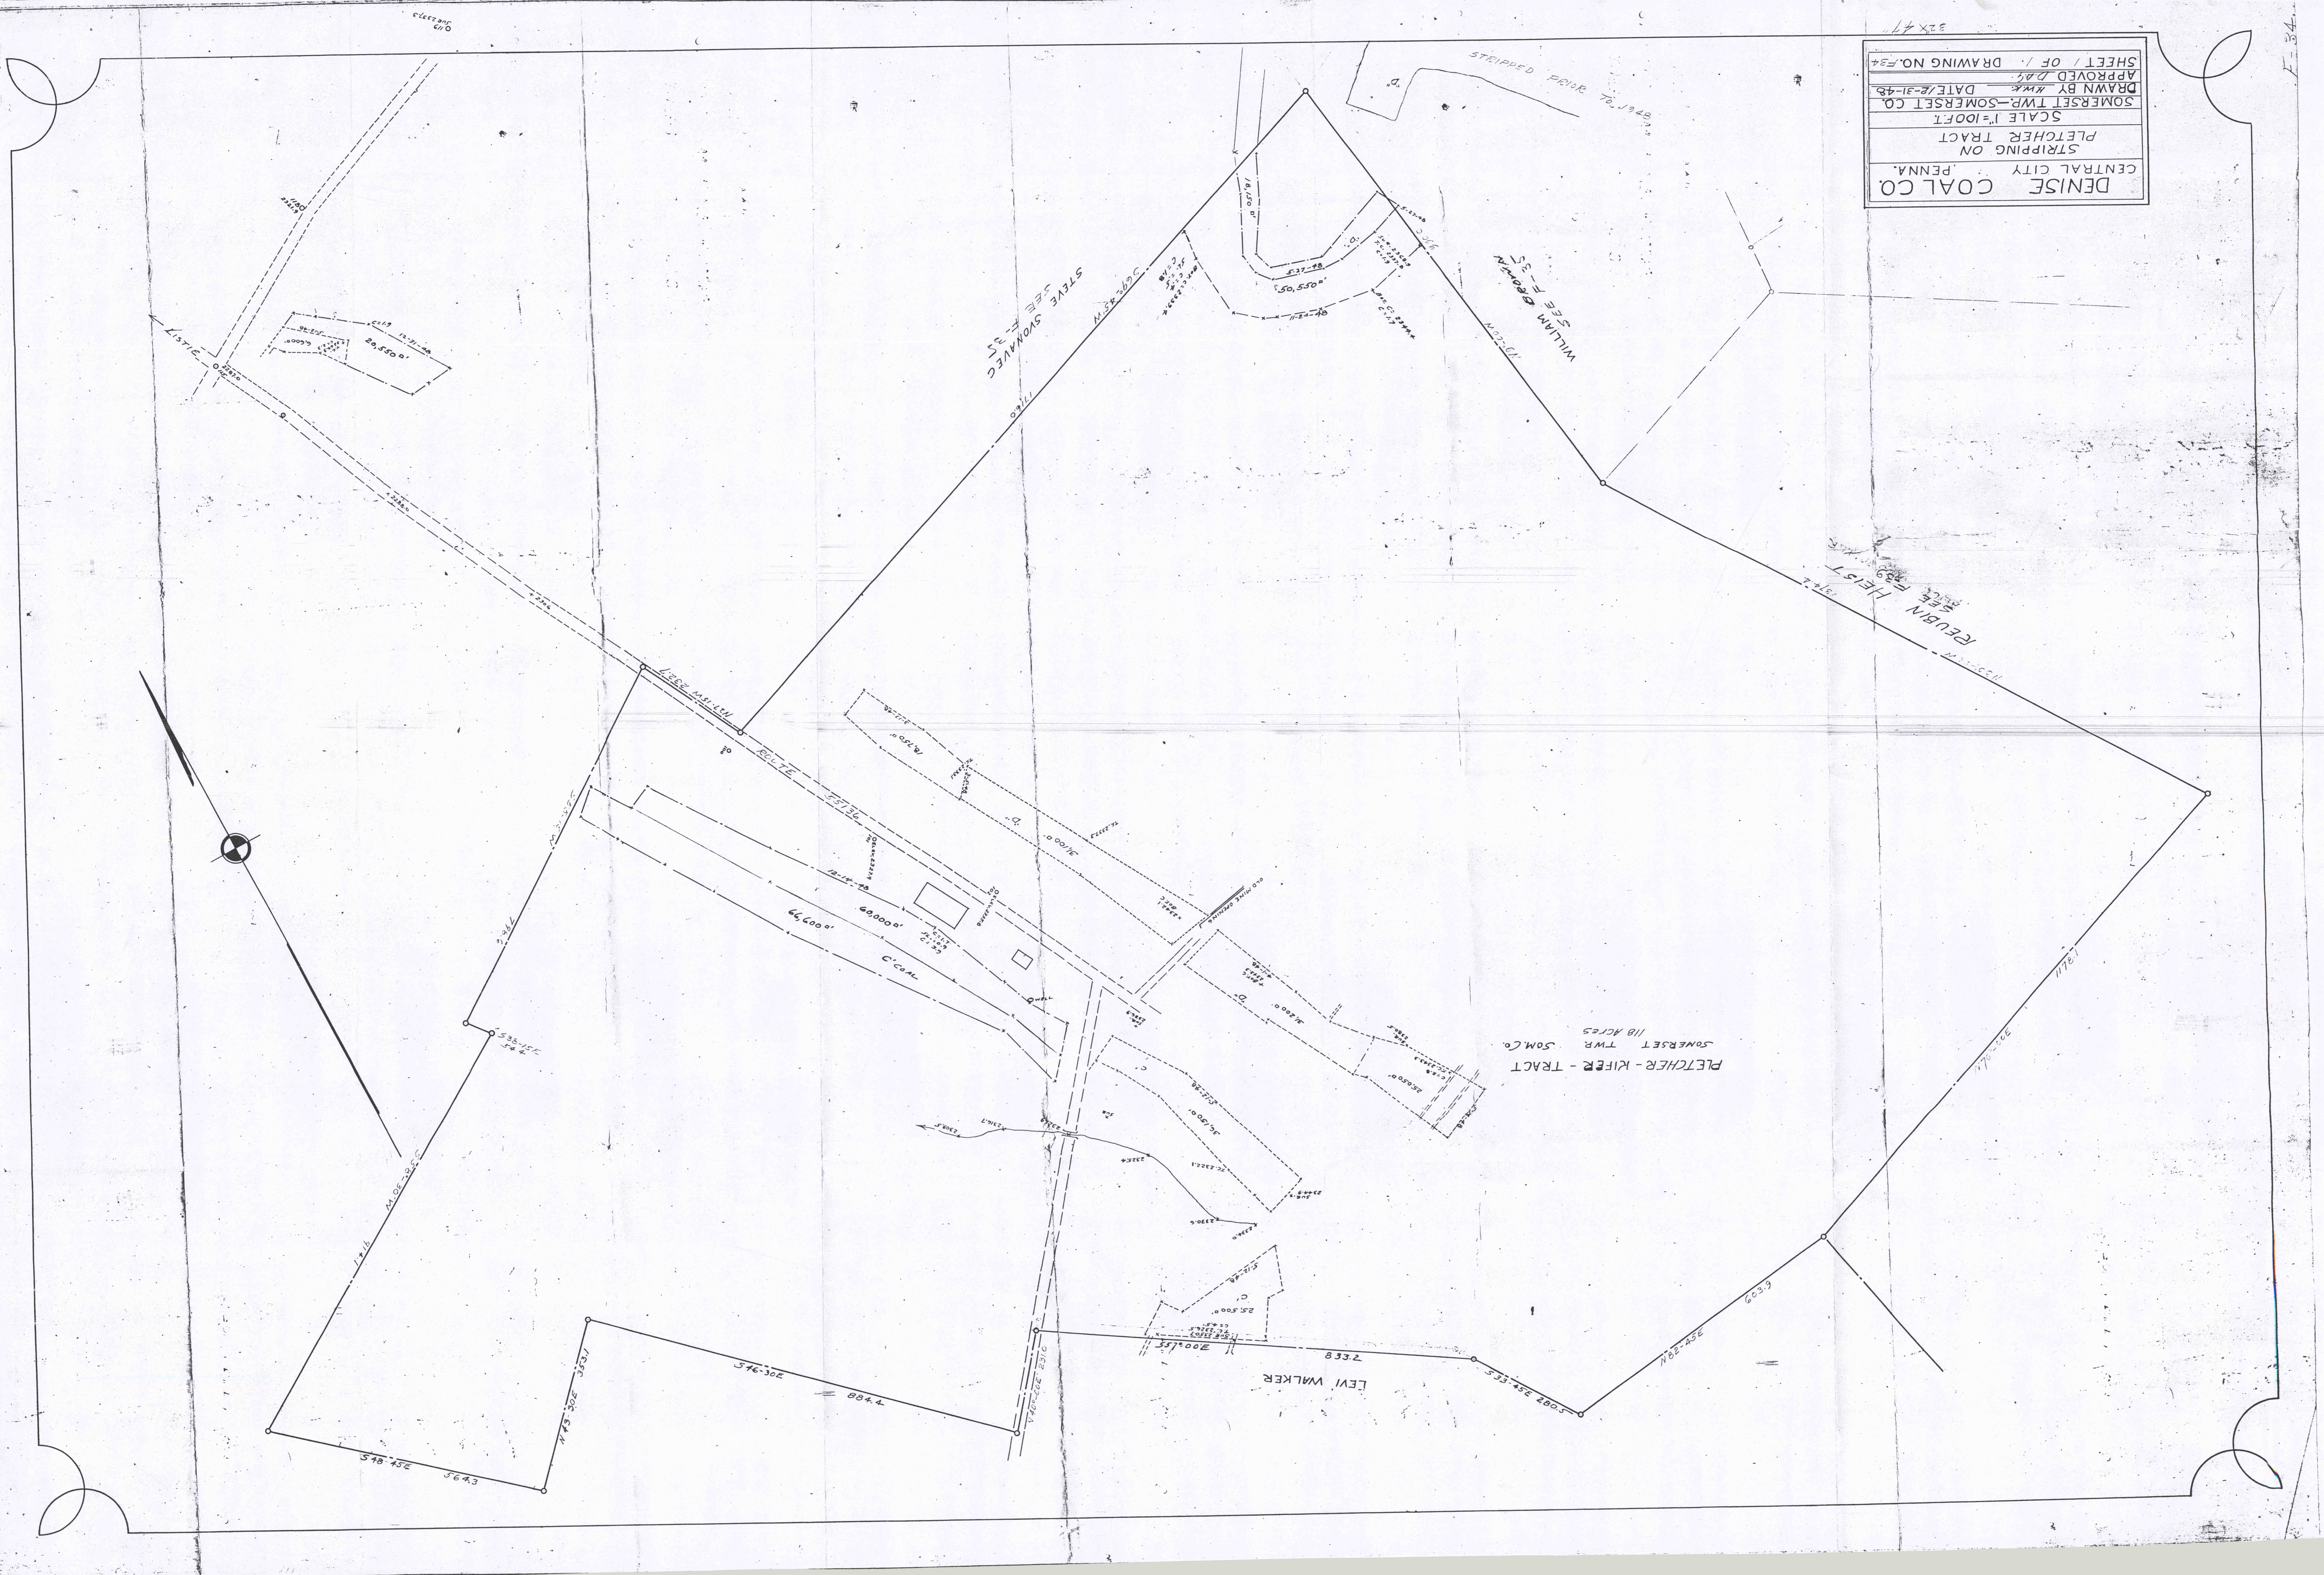

DENISE COAL CO
 CENTRAL CITY, PENNA.
 STRIPPING ON
 PLETCHER TRACT
 SCALE 1"=100 FT
 SOMERSET TWP - SOMERSET CO.
 DRAWN BY *MMK*
 DATE 12-31-48
 APPROVED *DM*
 SHEET 1 OF 1 DRAWING NO. F-34

PLETCHER-KIFER - TRACT
 SOMERSET TWP. SOM. CO.
 118 ACRES