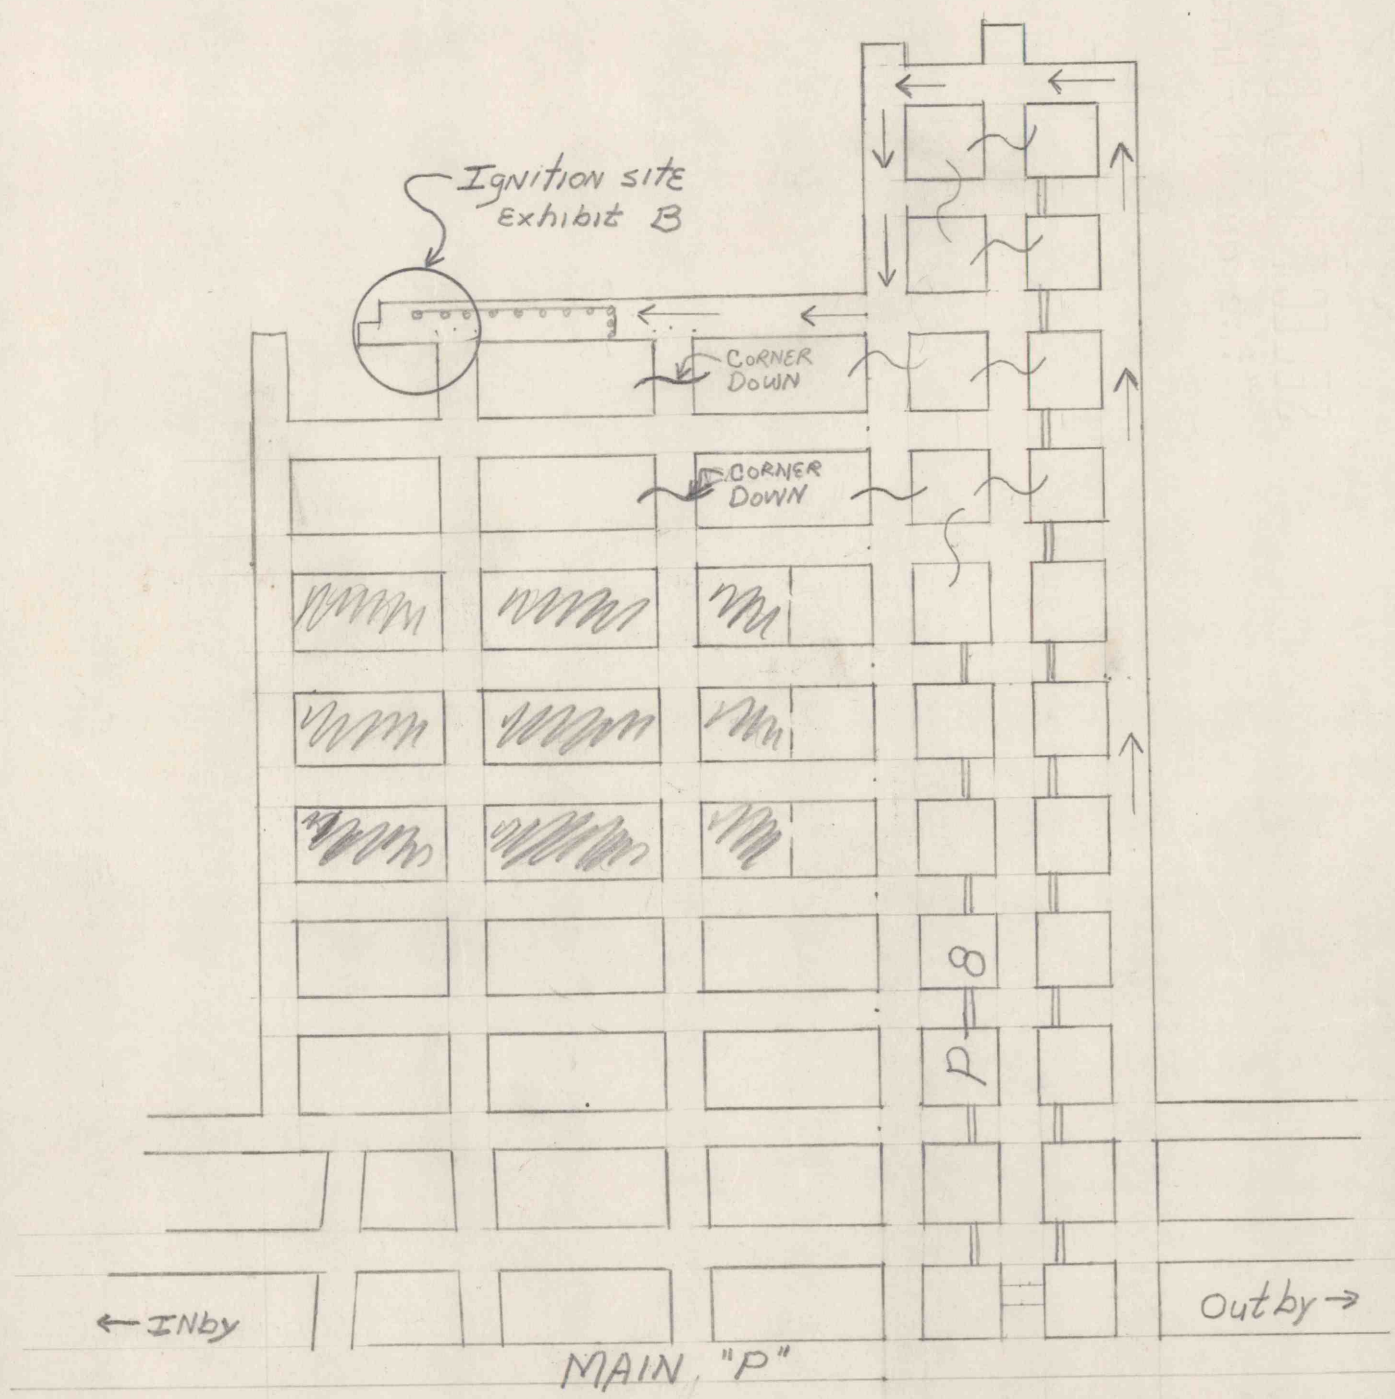

Exhibit A

BARNES & TUCKER Co
LANCASHIRE #15
P-8 Heading
Ignition Sight
SCALE: 1"=100'
9/27/67