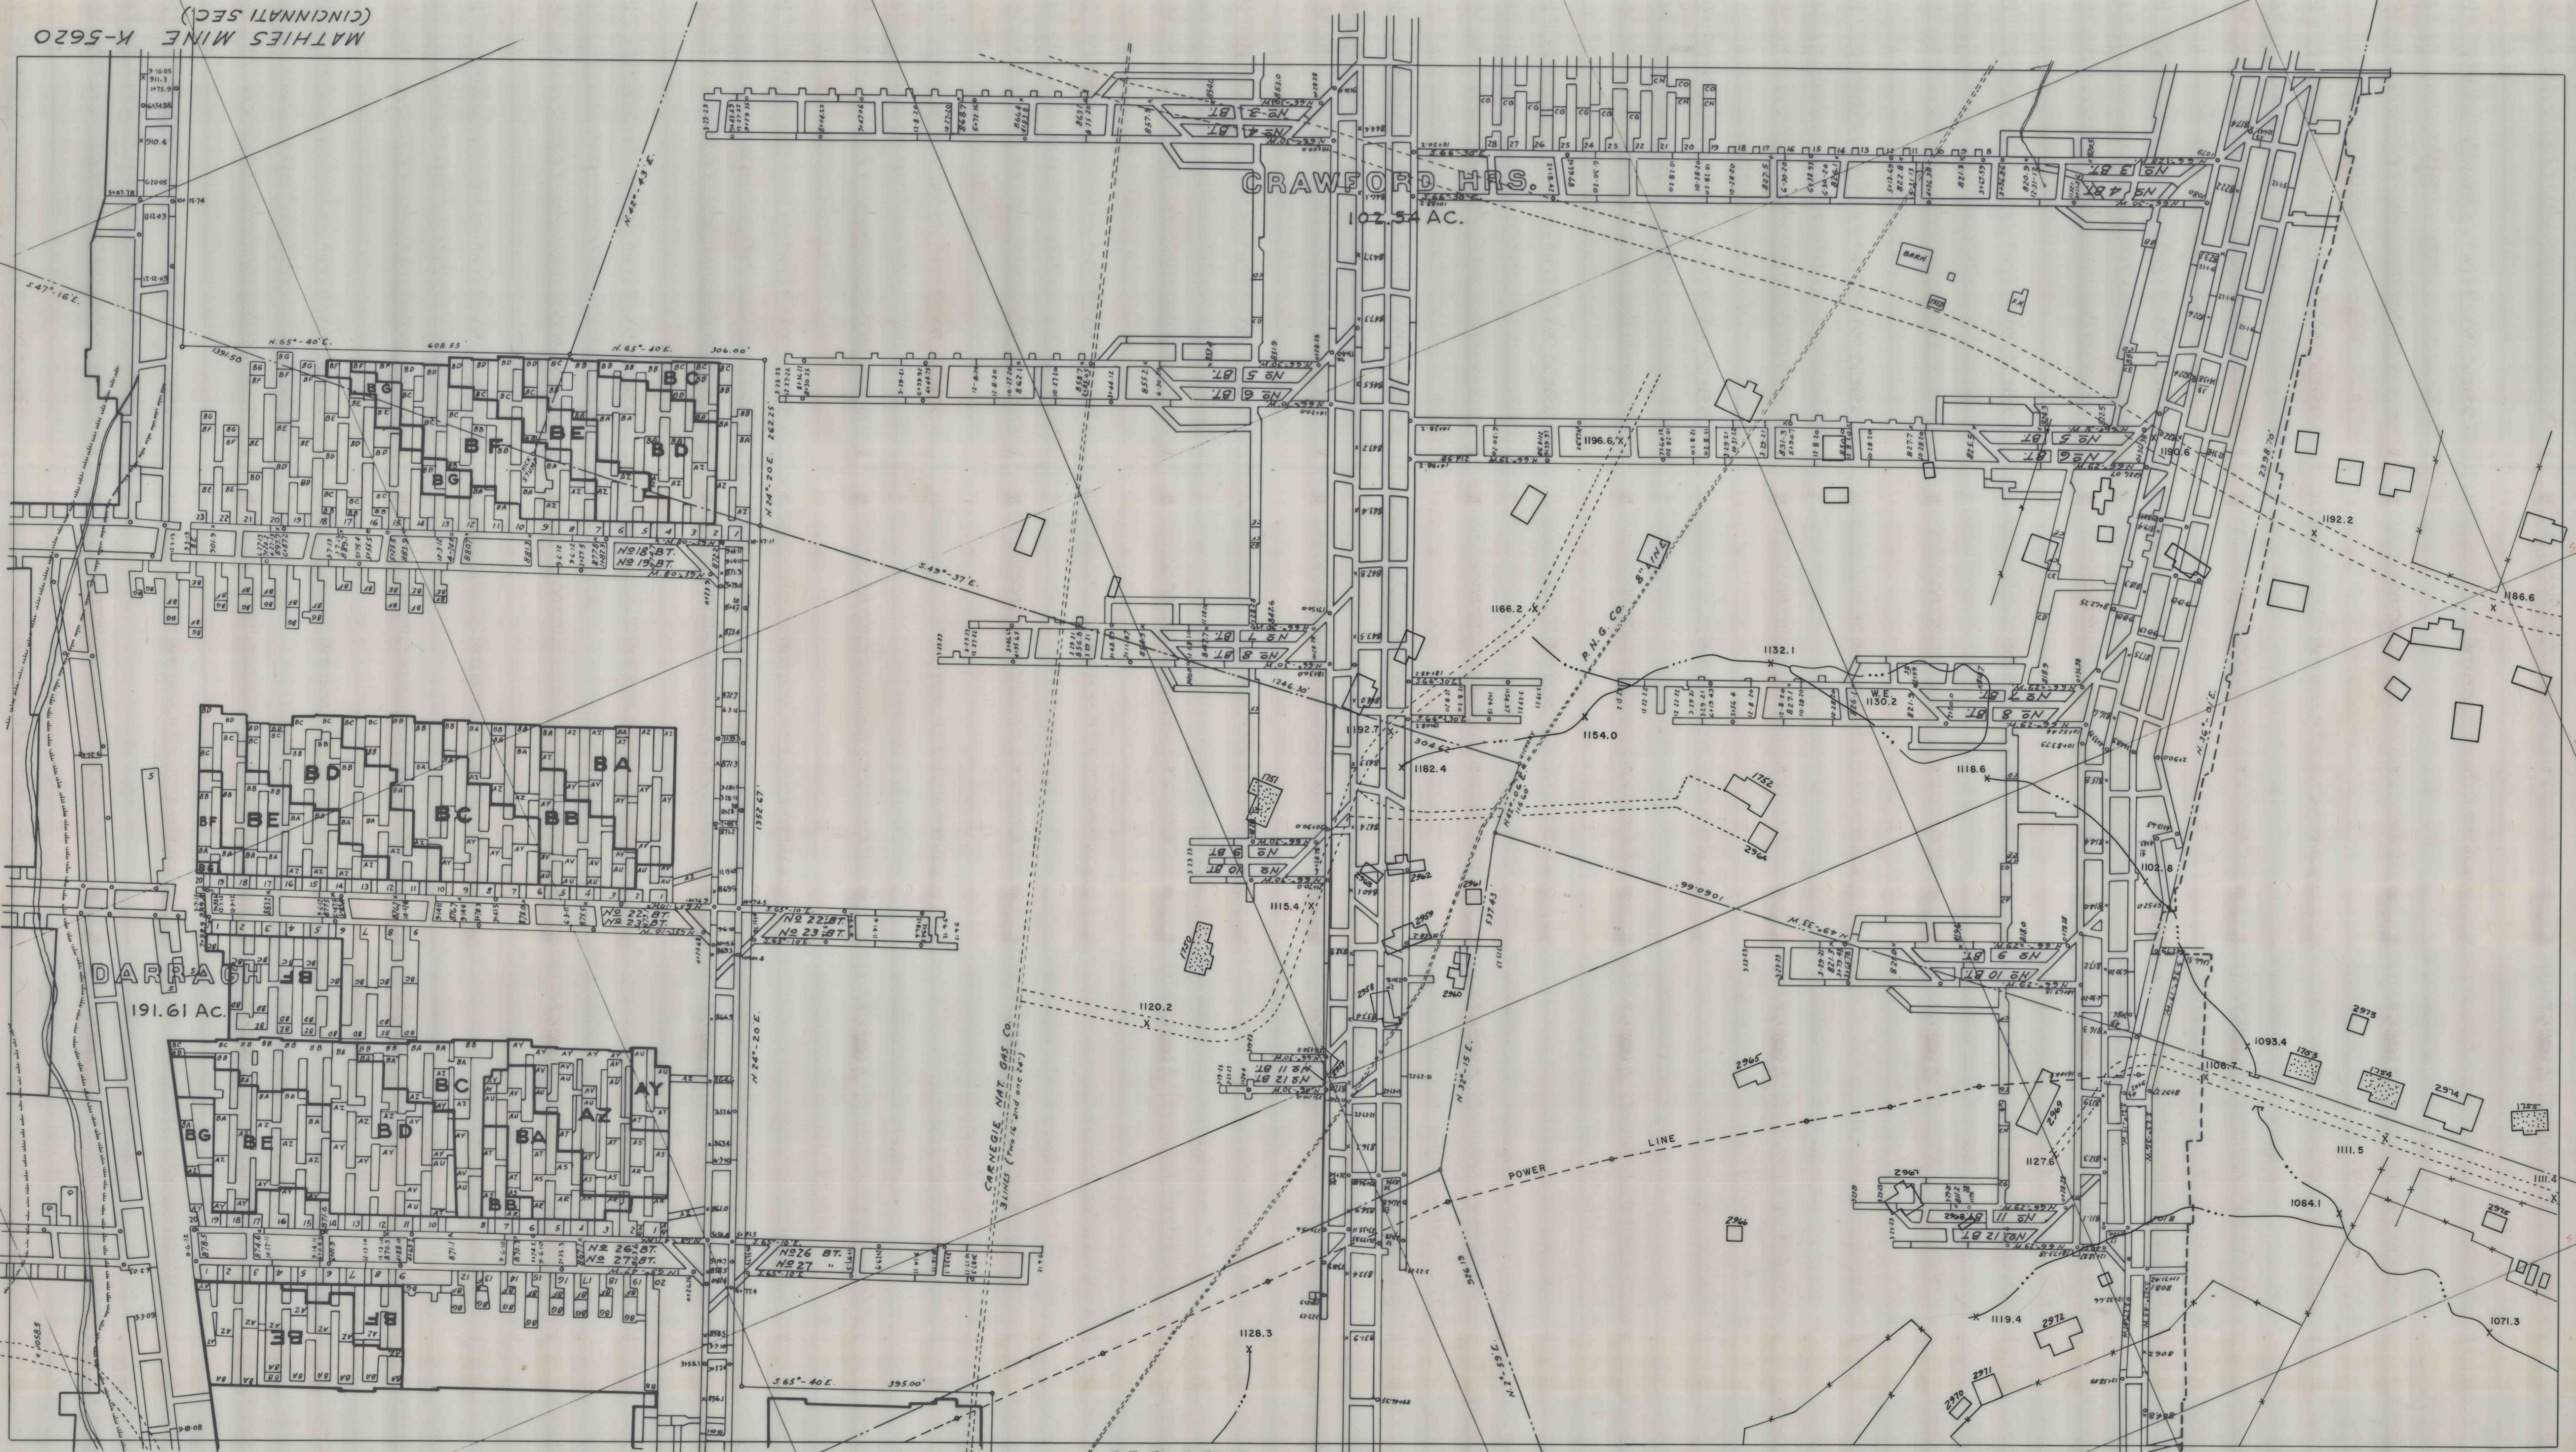

MATHIES MINE K-5620
(CINCINNATI SEC.)

FIT TO K-5619

CRAWFORD HRS.
102.54 AC.

DARRACH
191.61 AC.

FIT TO K-5605

MATHIES MINE K-5620
(CINCINNATI SEC.)