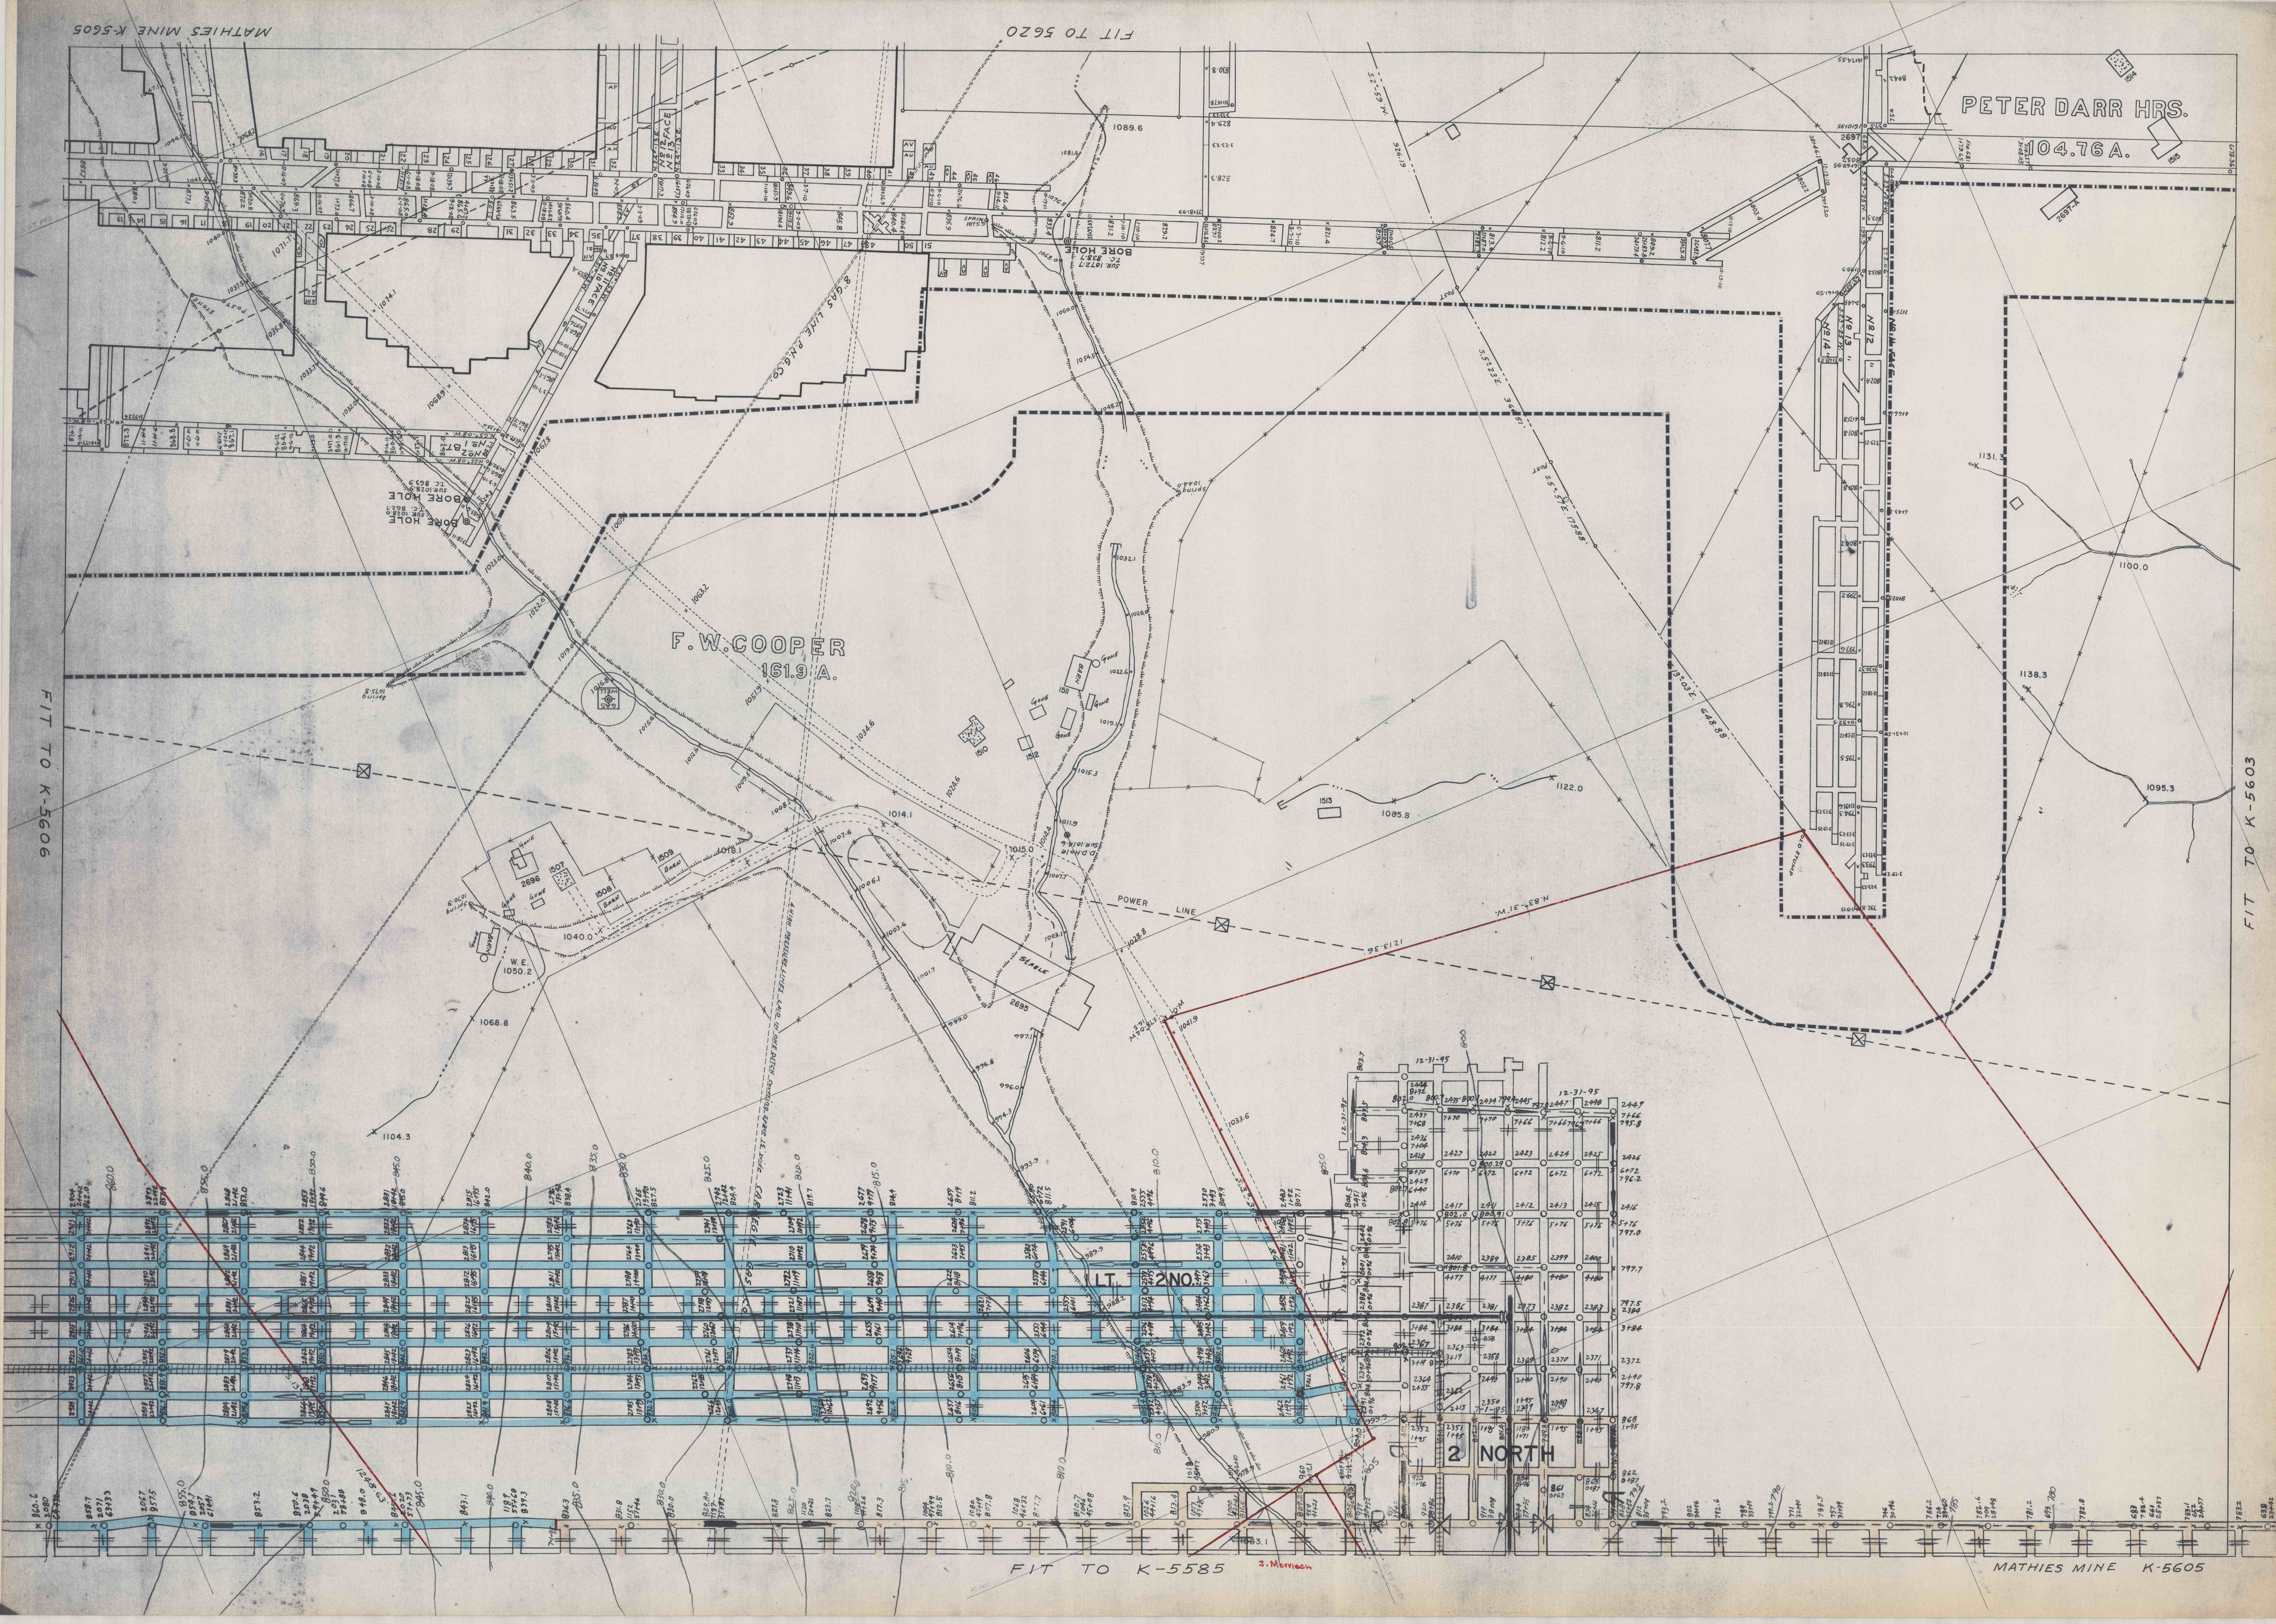

MATHIES MINE K-5605

FIT TO 5620

PETER DARR HRS.

104.76 A.

F. W. COOPER
1619 A.

POWER LINE

FIT TO K-5585

MATHIES MINE K-5605

FIT TO K-5606

FIT TO K-5603

2 NORTH

J. Norman