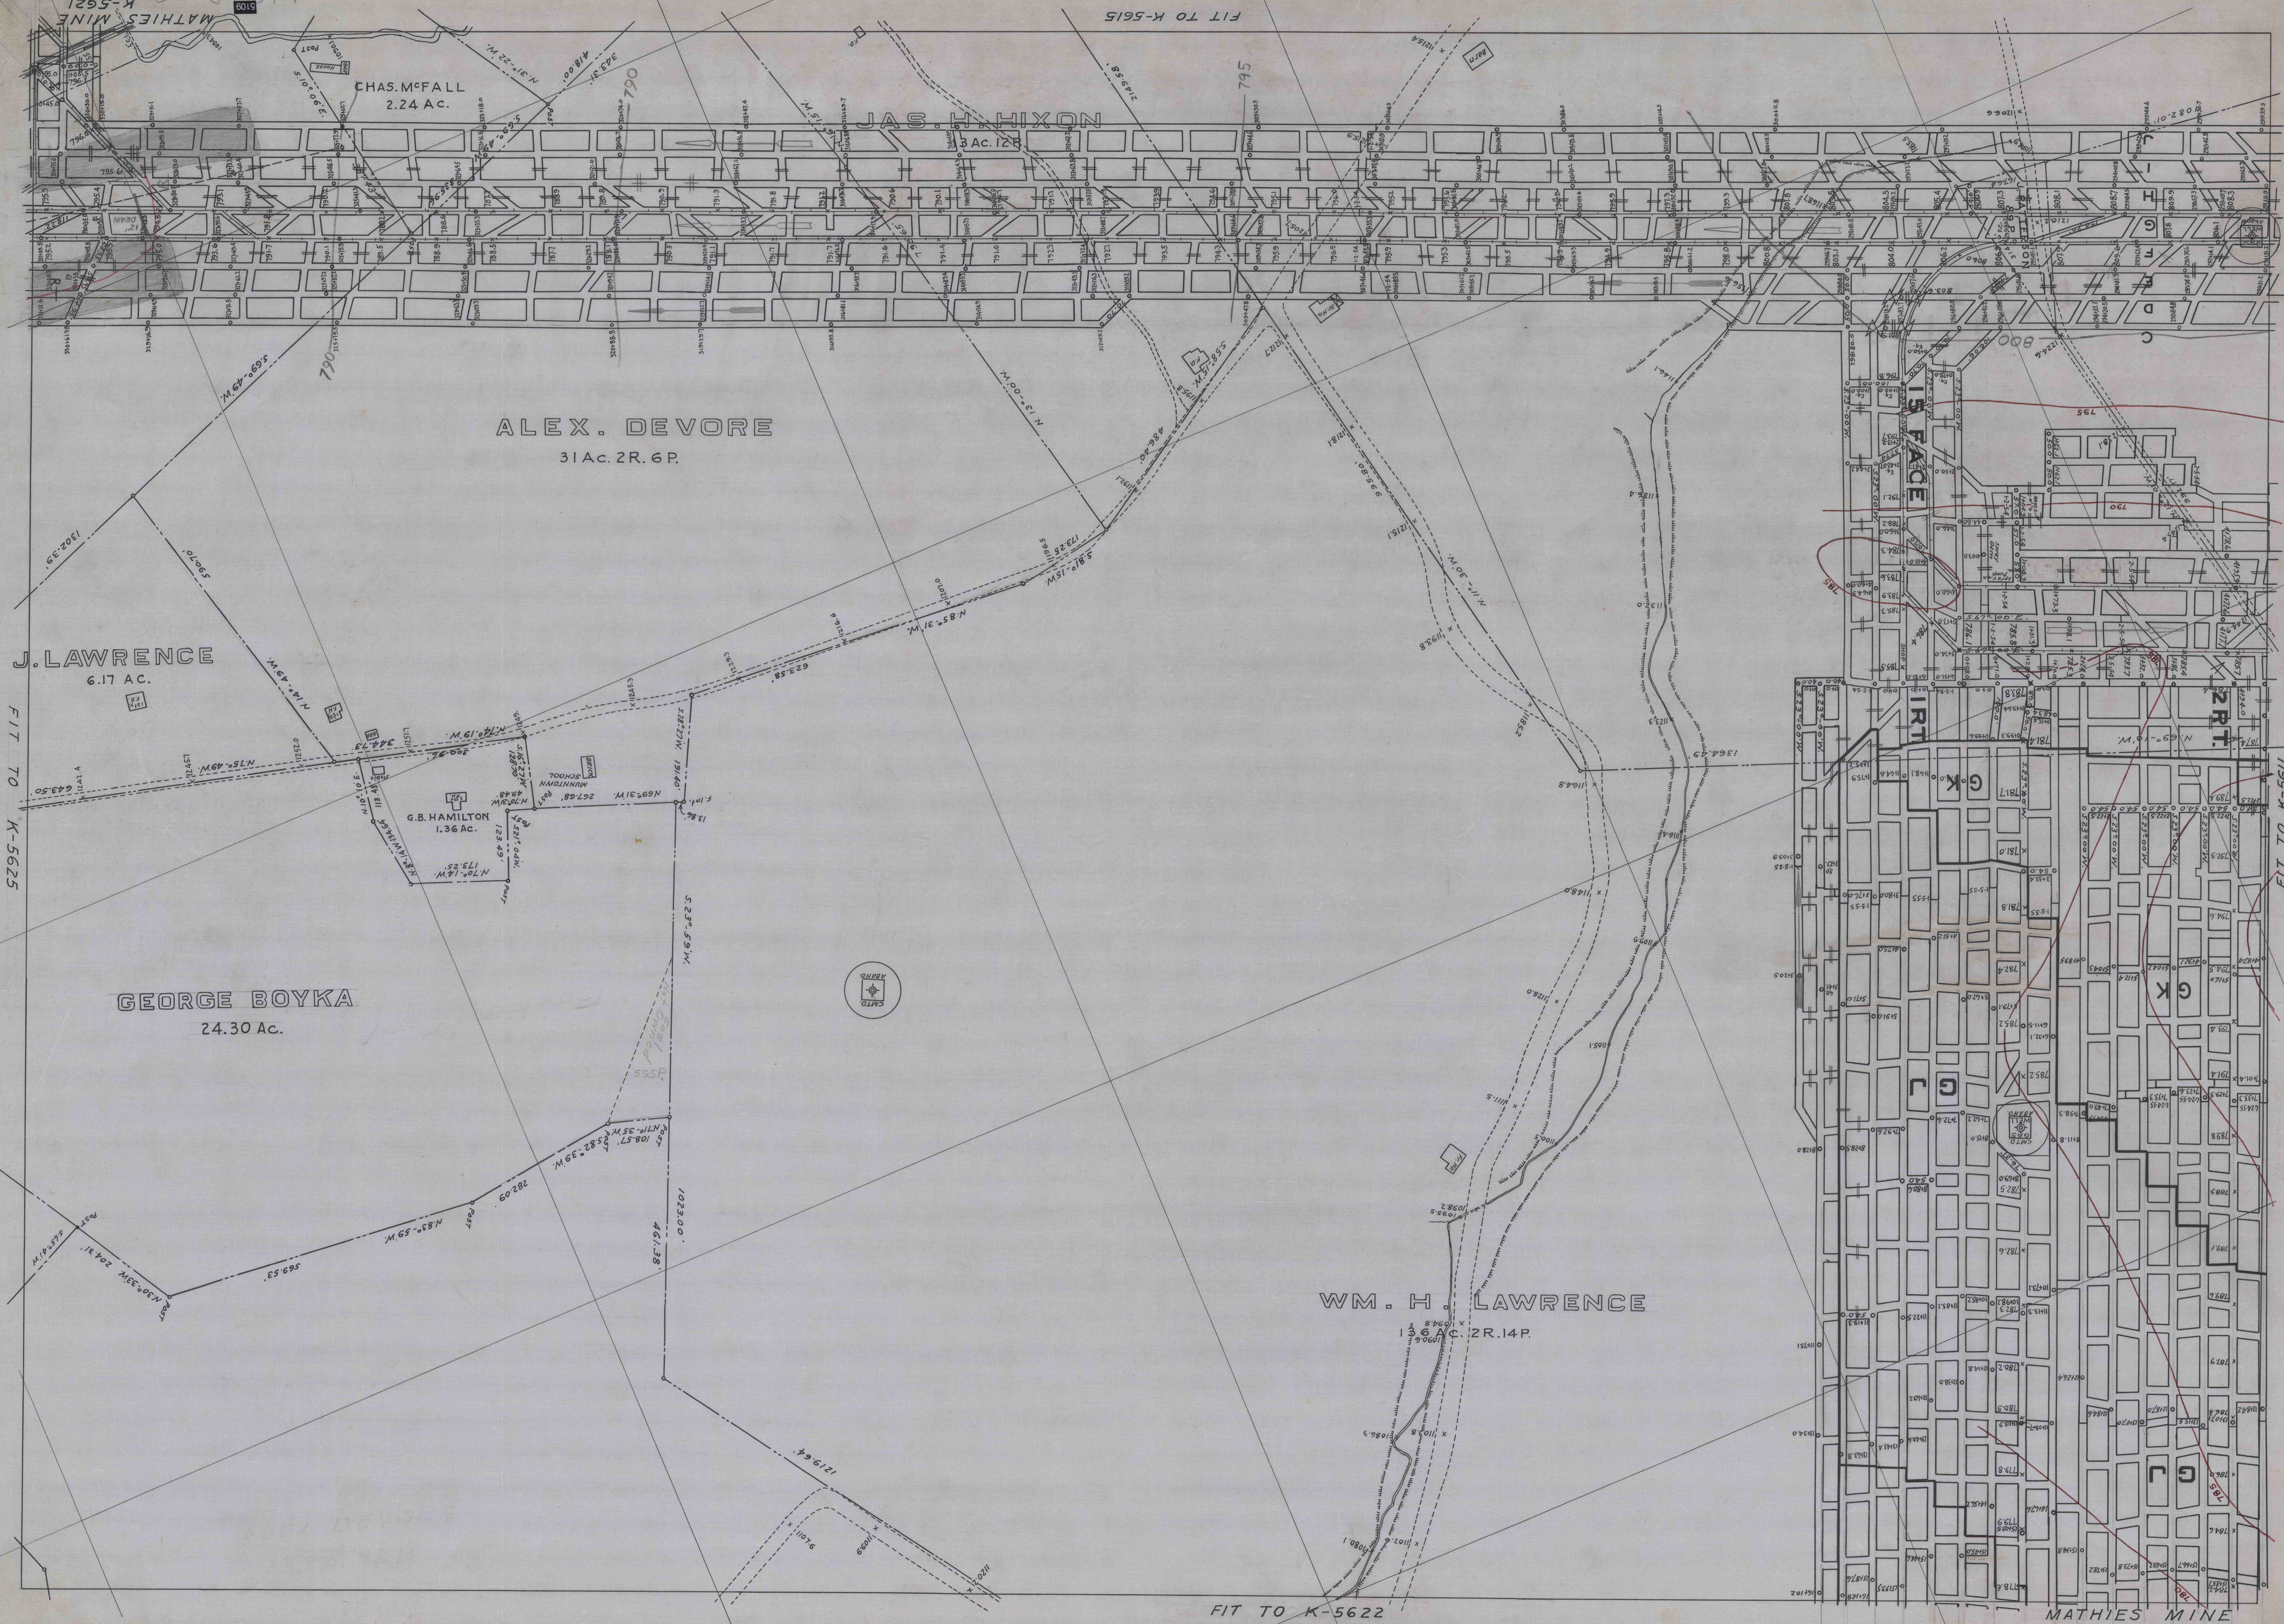

VOID See New PLASTIC K-5621

ALEX. DEVORE
31 Ac. 2R. 6P.

WM. H. LAWRENCE
13.6 AC. 2R. 14P.

GEORGE BOYKA
24.30 AC.

CHAS. McFALL
2.24 AC.

J. LAWRENCE
6.17 AC.

G.B. HAMILTON
1.36 AC.

MATHIES MINE

VOID See New PLASTIC K-5621

FIT TO K-5615

FIT TO K-5625

FIT TO K-5622

FIT TO K-5611