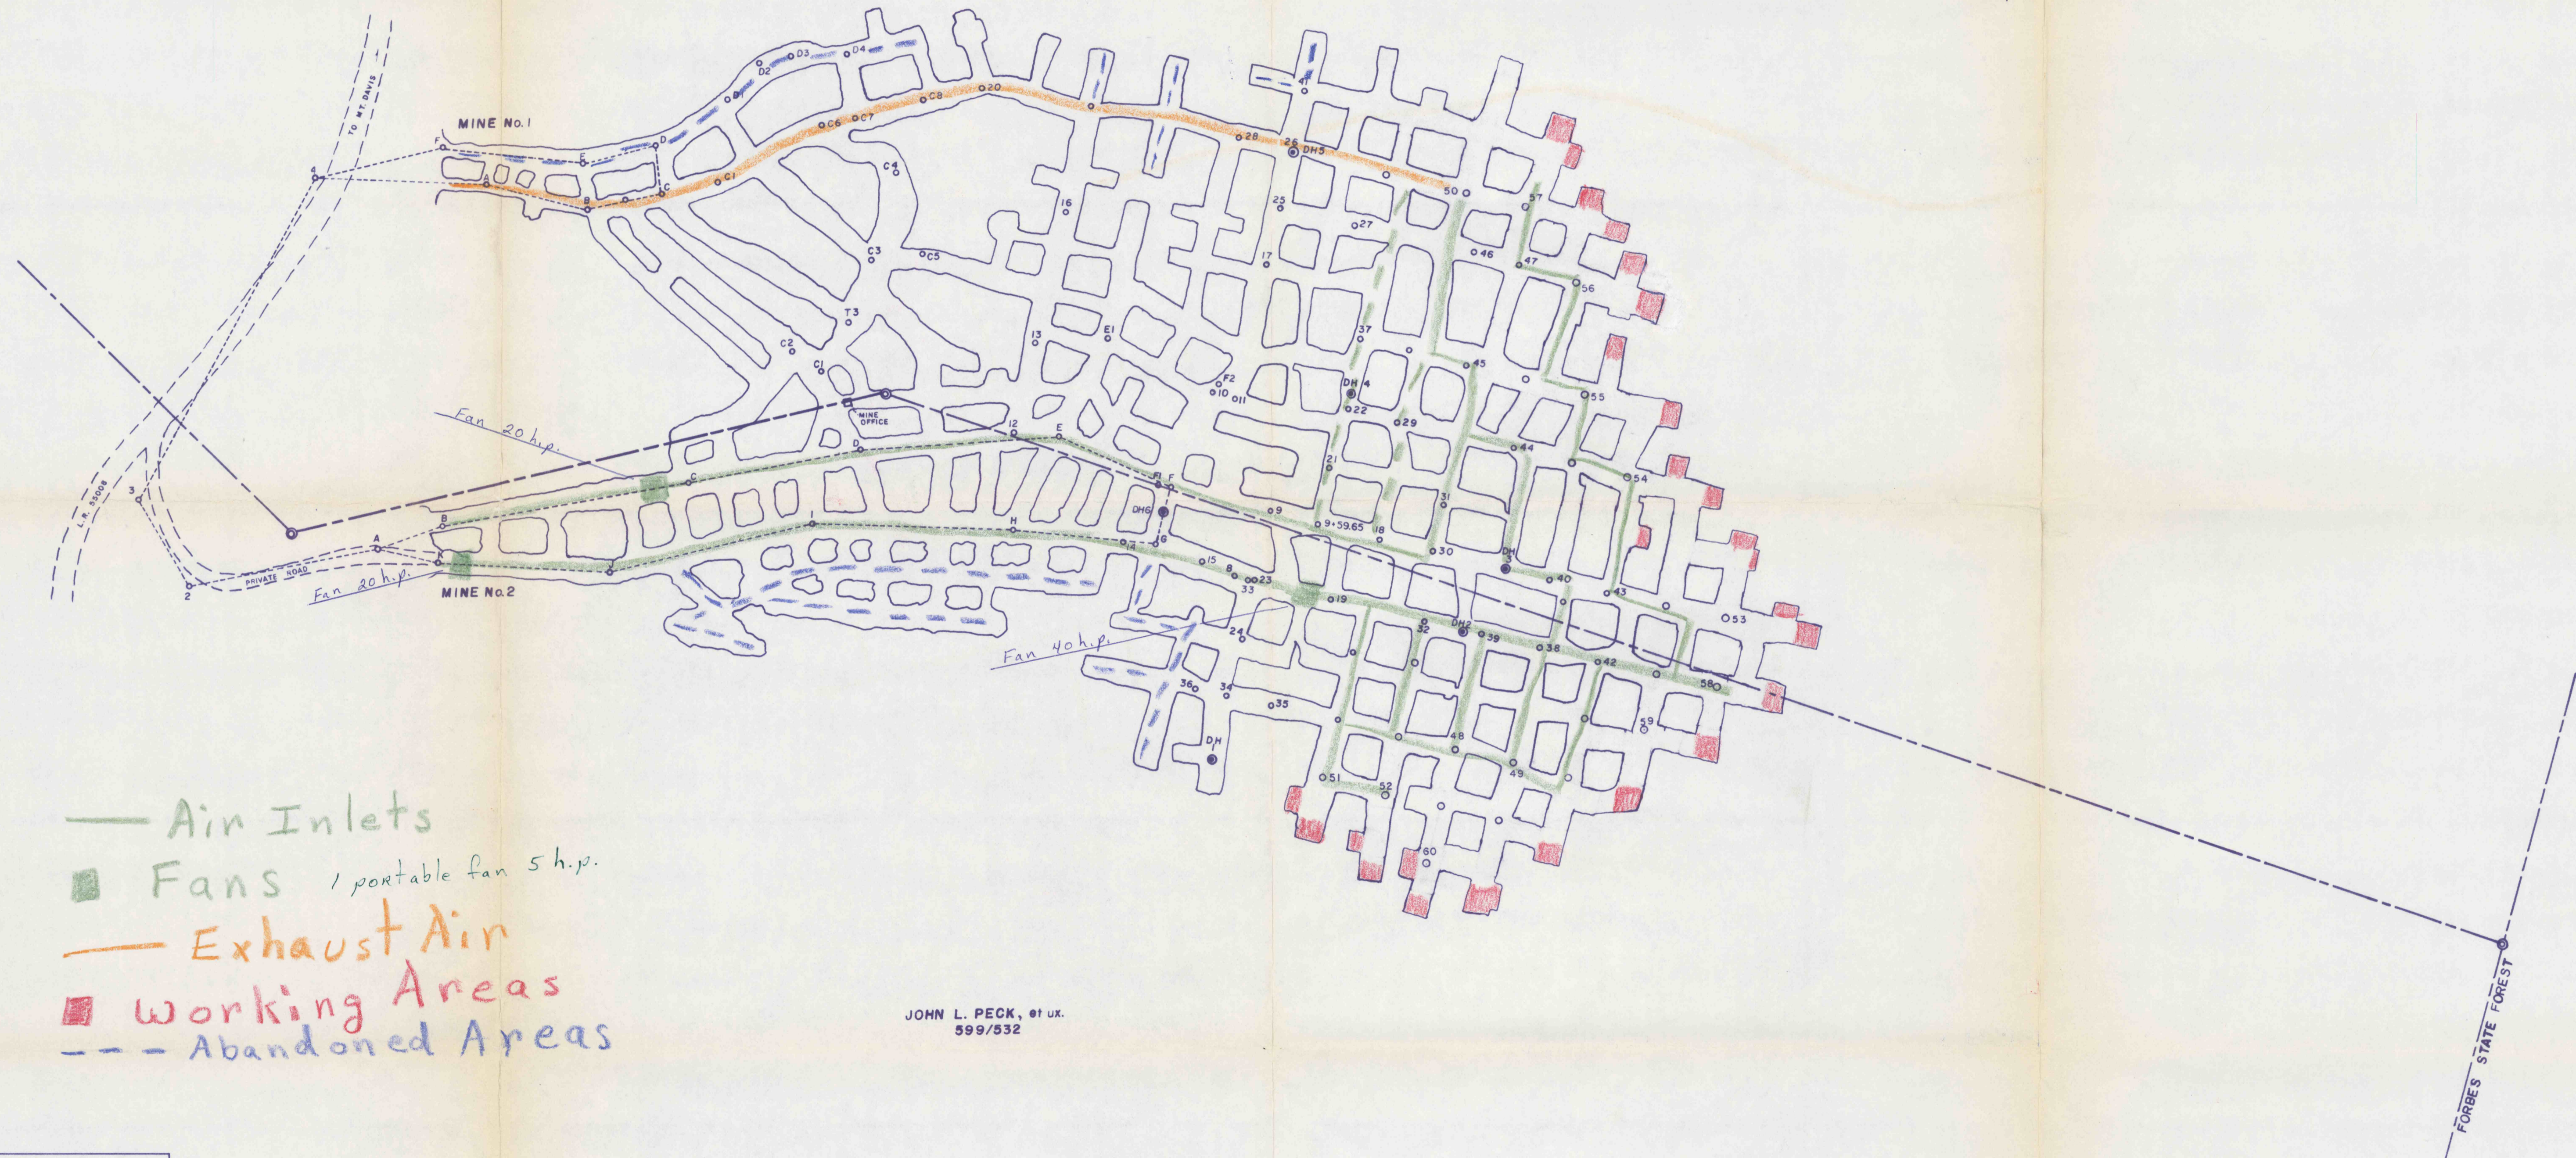

YOUNG MENS CHRISTIAN ASSOCIATION
of
PITTSBURGH, PENNSYLVANIA
451/214

JOHN L. PECK, et ux.
599/532

PLAN OF

Keystone Lime Company, Inc.
Limestone Deep Mine

Location—Eik Lick Township, Somerset
County, Pennsylvania

Date—Sur. B.E.M. 12/6/77
Dwg. KEY. 12/6/77 Scale 1"=100'

- property corner
- proposed drill hole

Blaine E. Miller, Surveyor
Spirings, Pa. 15562

REVISIONS		
1. Revised	12/28/78	M. J. M.
2. Revised	12/18/79	M. J. M.
3.	1/26/81	B. E. M.
4.	2/15/82	B. E. M.
5.	2/7/83	B. E. M.
6.	1/27/84	M. J. M.