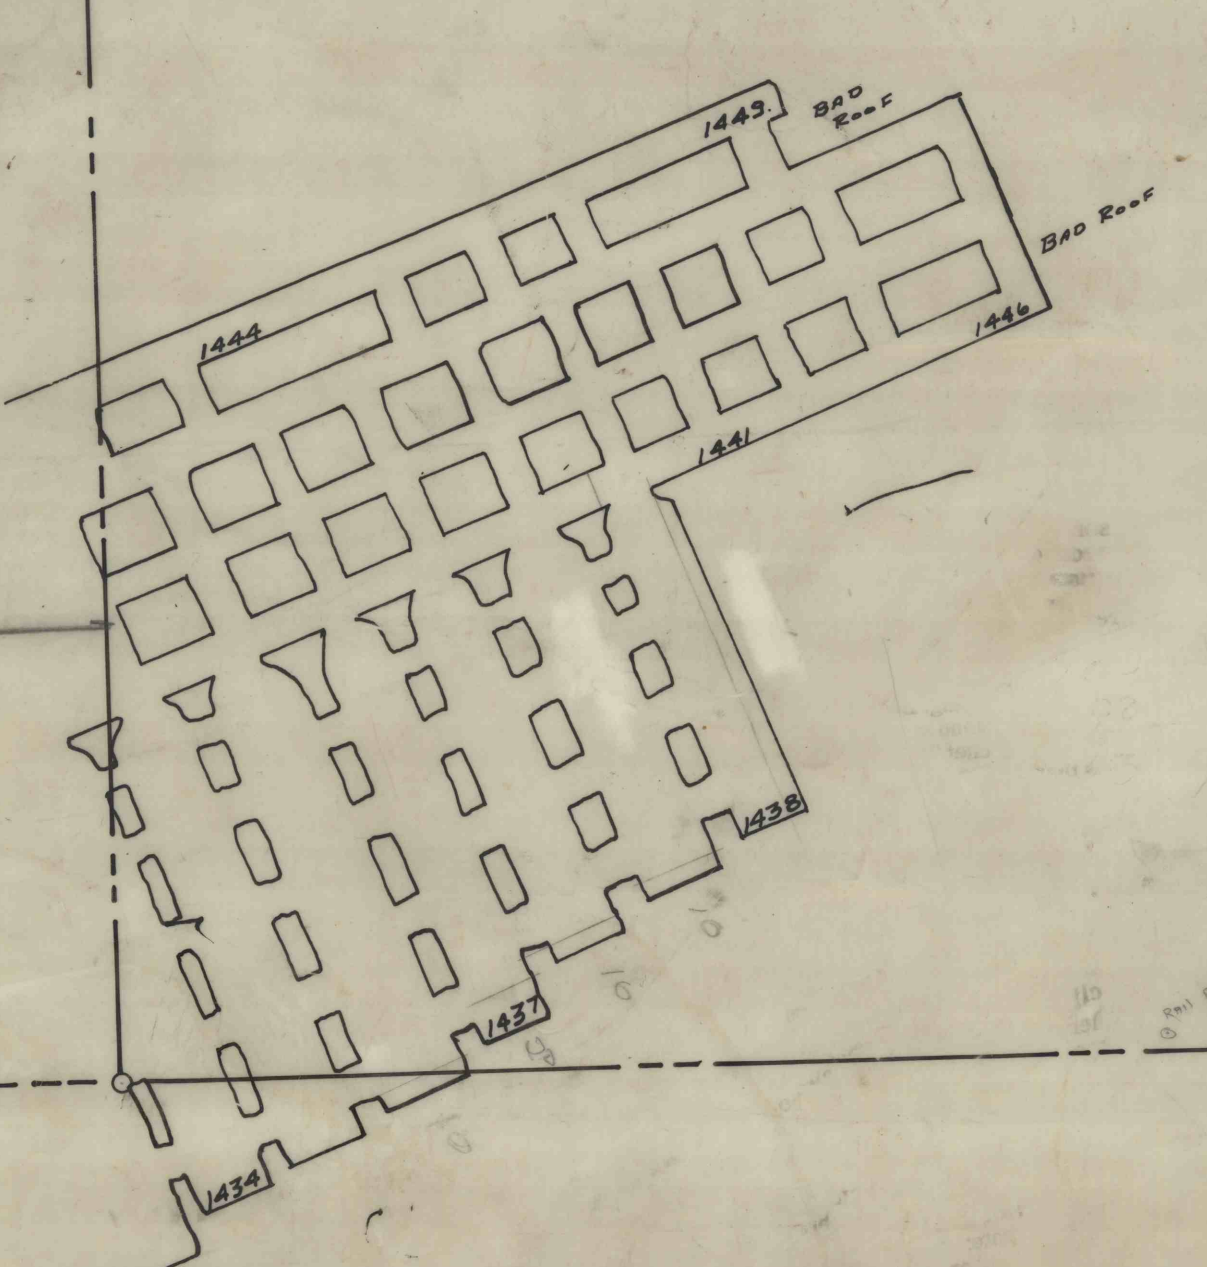

WAYNE Mc GREGOR

MINE MAP FOR
PLATEAU CORPORATION
FAIRVIEW #5 MINE
PORTER TOWNSHIP, JEFFERSON COUNTY
PENNSYLVANIA

1/20/1970 scale: 1"=100'

LEGEND

- CONTEMPLATED MINING 4-5-8 TO 10-5-8
- SUPPORT AREA
- PROTECTED STRUCTURES
- MINING COMPLETED
- LIMITS OF PERMIT & MINE