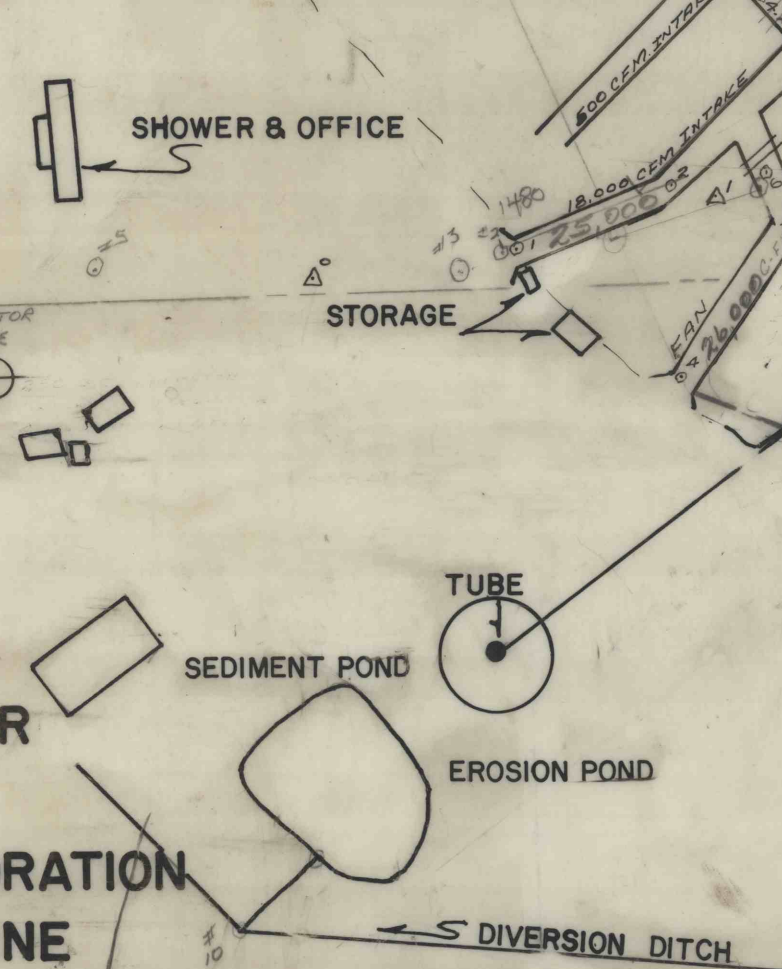

WAYNE Mc GREGOR

MINE MAP FOR
PLATEAU CORPORATION
FAIRVIEW #5 MINE
PORTER TOWNSHIP, JEFFERSON COUNTY
PENNSYLVANIA

1/20/1970 scale: 1"=100'

LEGEND

- CONTEMPLATED MINING 4-5-8 TO 10-5-8
- SUPPORT AREA
- PROTECTED STRUCTURES
- MINING COMPLETED
- LIMITS OF PERMIT & MINE