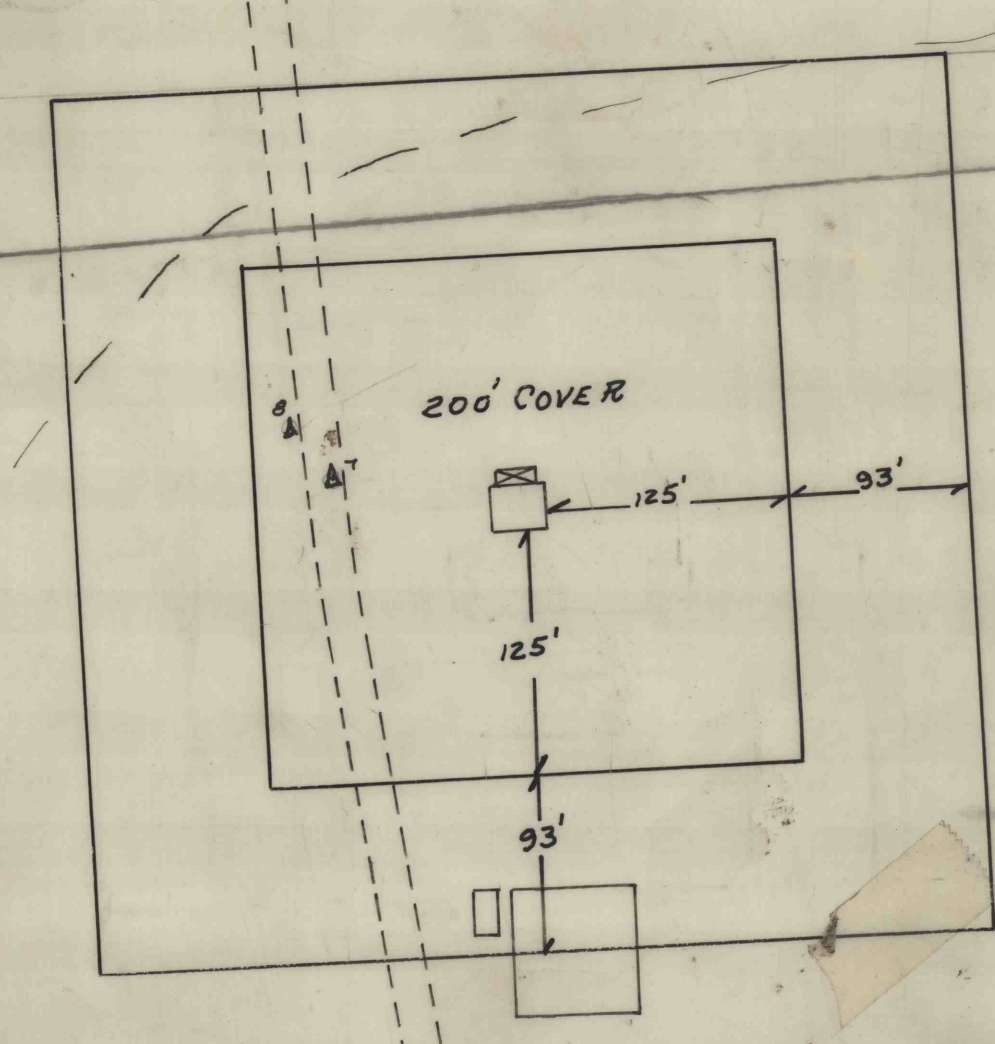

WAYNE Mc GREGOR

MINE MAP FOR
PLATEAU CORPORATION
FAIRVIEW #5 MINE
PORTER TOWNSHIP, JEFFERSON COUNTY
PENNSYLVANIA

1/20/1970 scale: 1"=100'

LEGEND

- CONTEMPLATED MINING 4-5-8 TO 10-5-8
- SUPPORT AREA
- PROTECTED STRUCTURES
- MINING COMPLETED
- LIMITS OF PERMIT & MINE