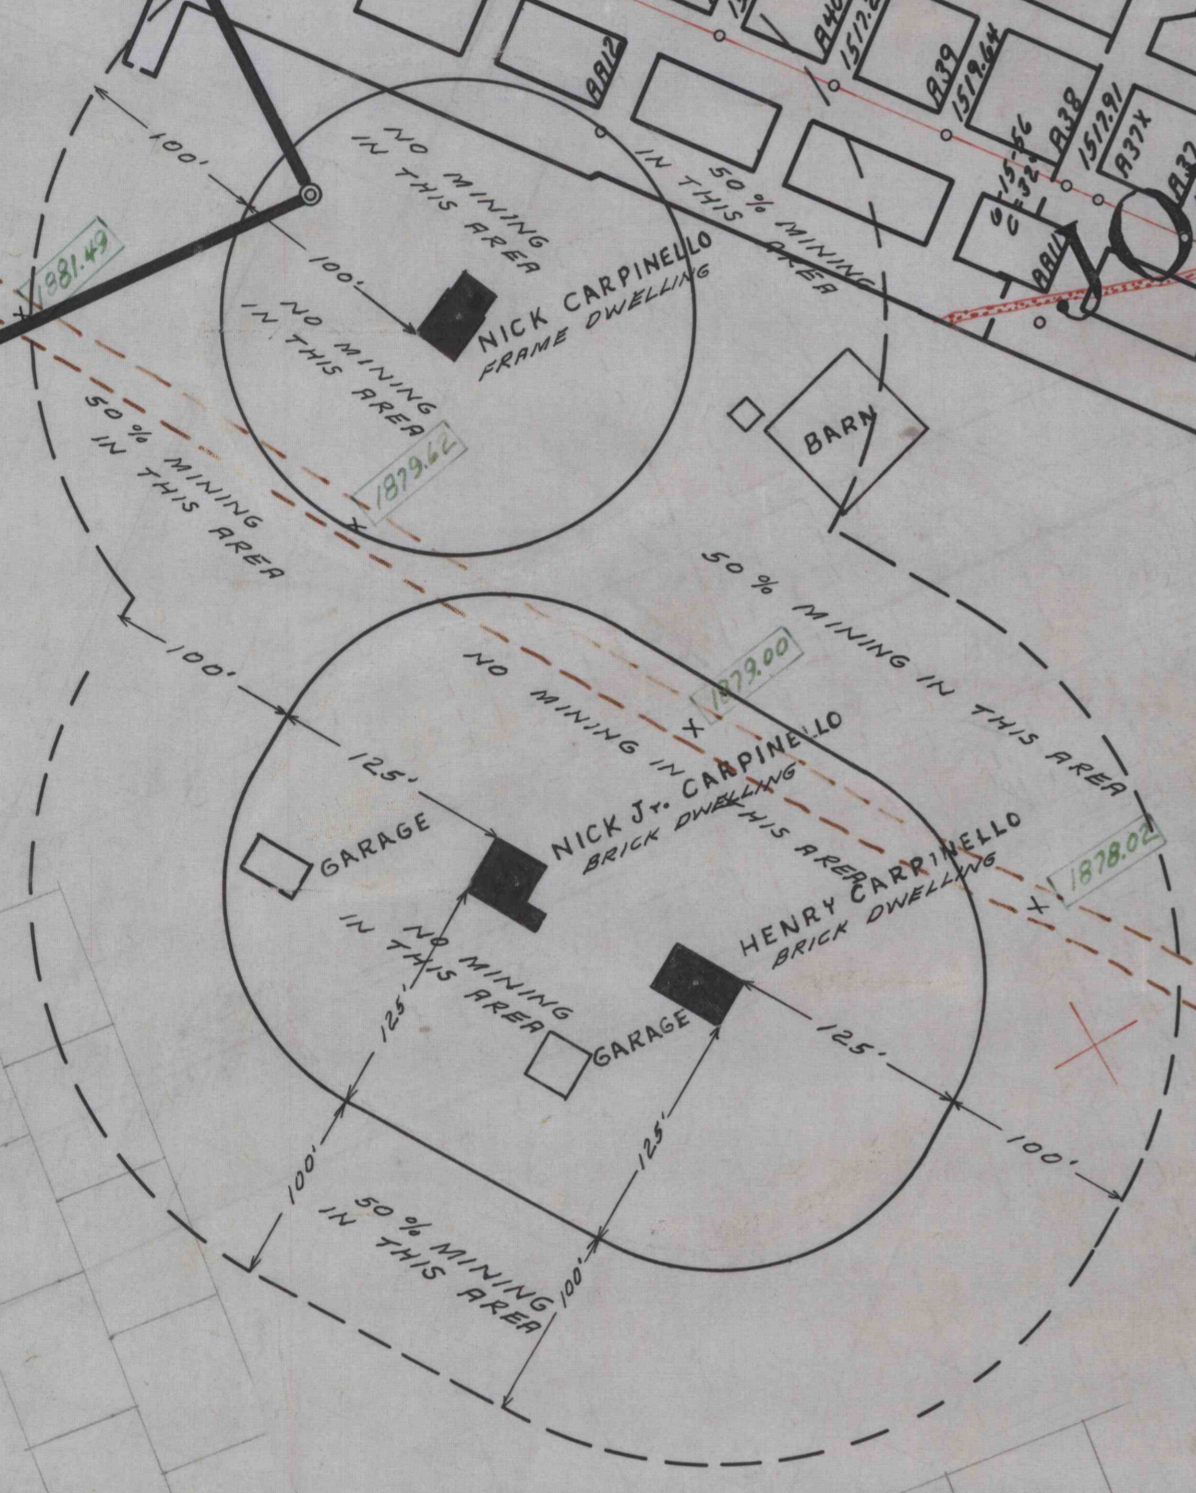

JOSEPH

LANTZY

WANTED

JOHN

ROBERT

KILDEA

ESTATE

FARBER

D WORKINGS

D.M. # 233
FROM VICTOR 17 MAP
Elev. 57' 1466.9
4' 1/2" scale on steel
C. 1881
S. 1. 2.

D.M. # 220
FROM VICTOR 17 MAP
Elev. 57' 1434.0
C. 1881
S. 1. 2.

D.M. # 225
FROM VICTOR 17 MAP
Elev. 57' 1480.0
C. 1881
S. 1. 2.