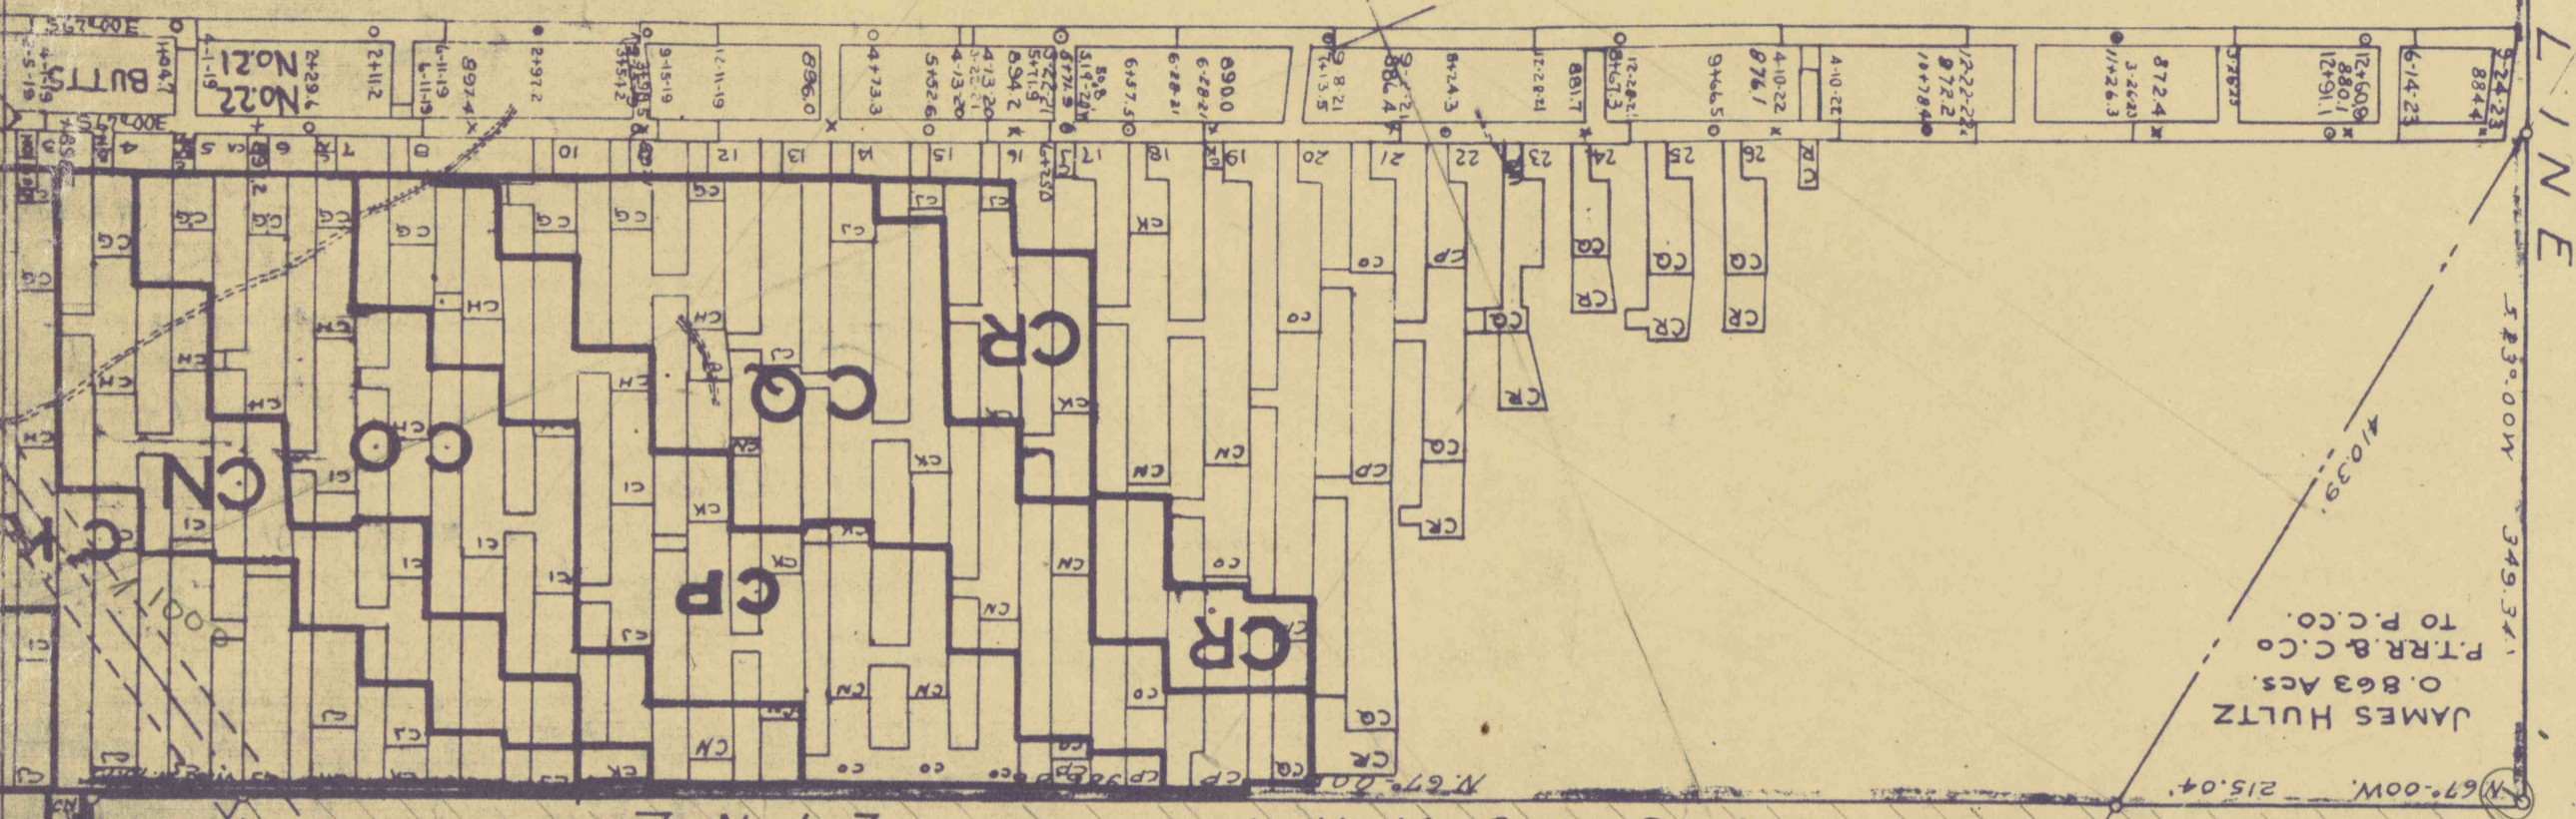

K-5058

HARRISON MINE

FIT TO 5057

JAMES HULTZ  
 O. 663 Acs  
 P. R. & C. Co.  
 TO P. C. Co.

2 GAS WELLS

GAS WELL

Washington

Boonsville

Boonsville

HARRISON MINE K-5058