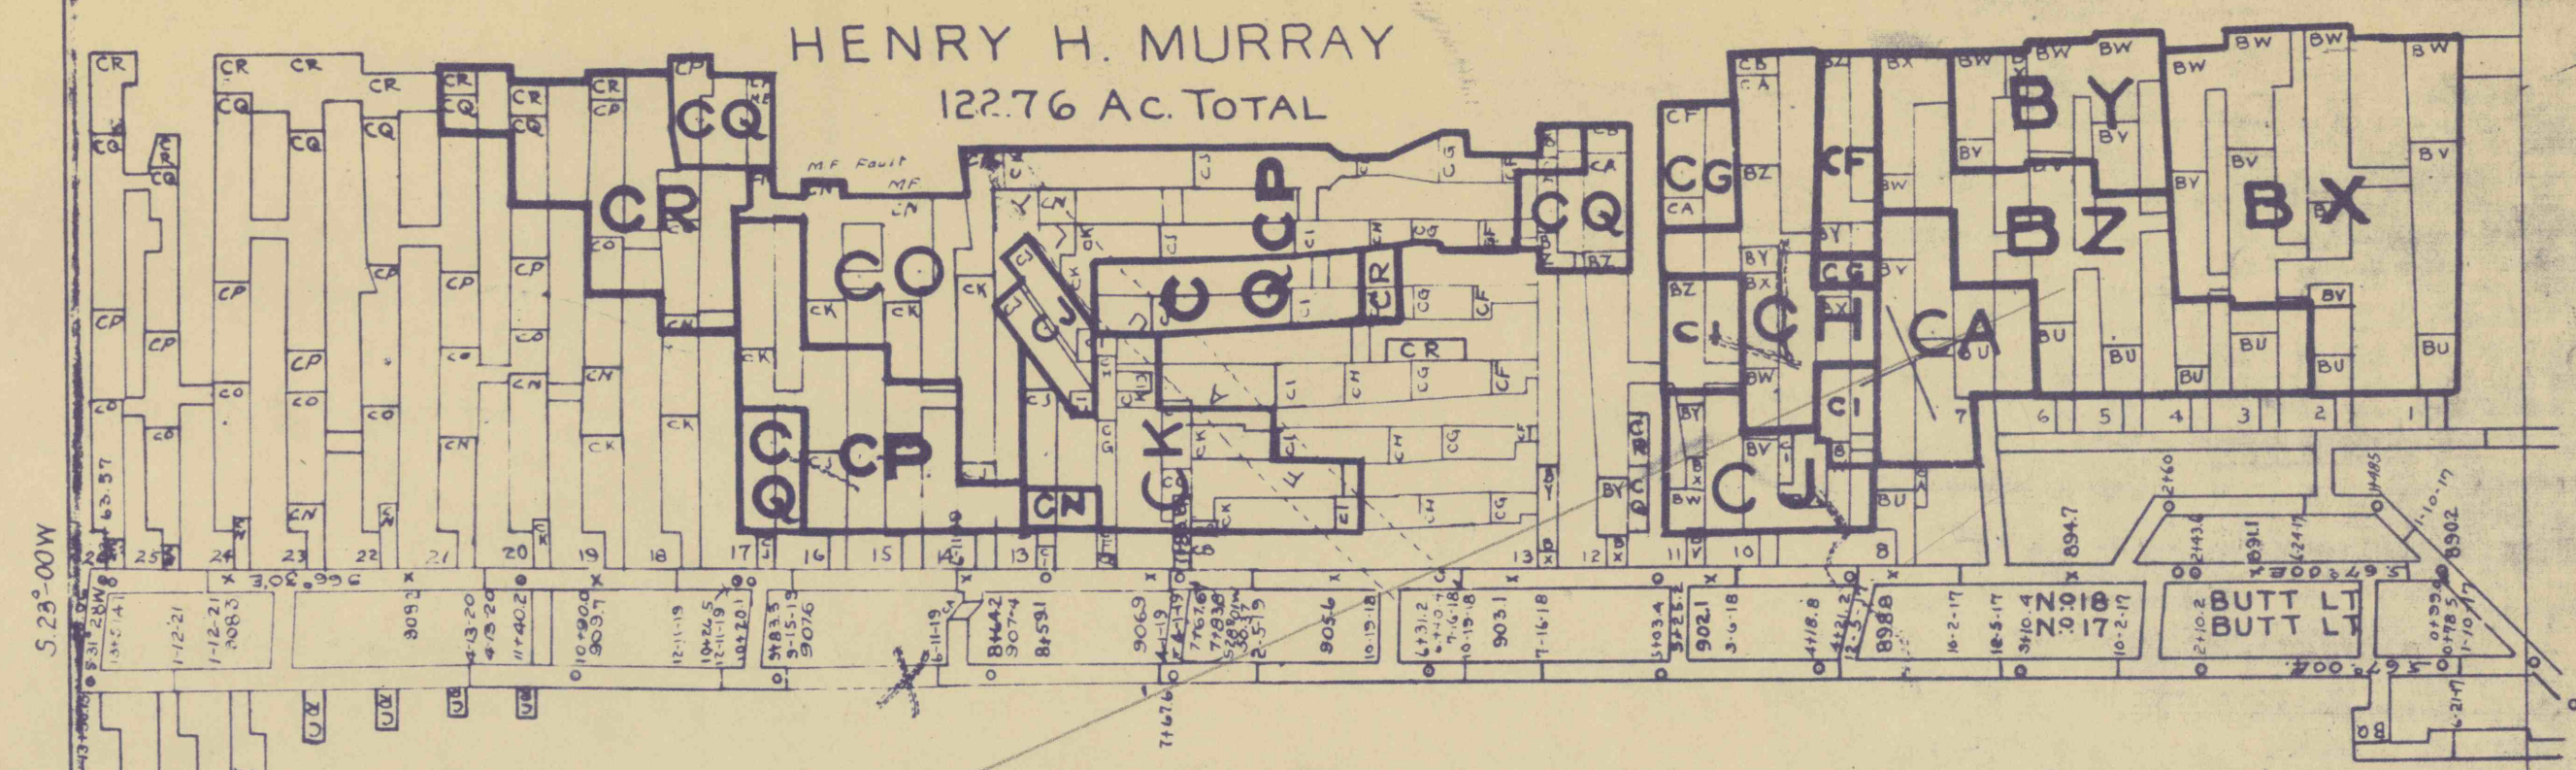

5

MINE No. 3

P.T.R.R. & C. Co.

BOUNDARY

MINED OUT

MINED OUT

JOHN HULTZ
77.62 AC. TOTAL