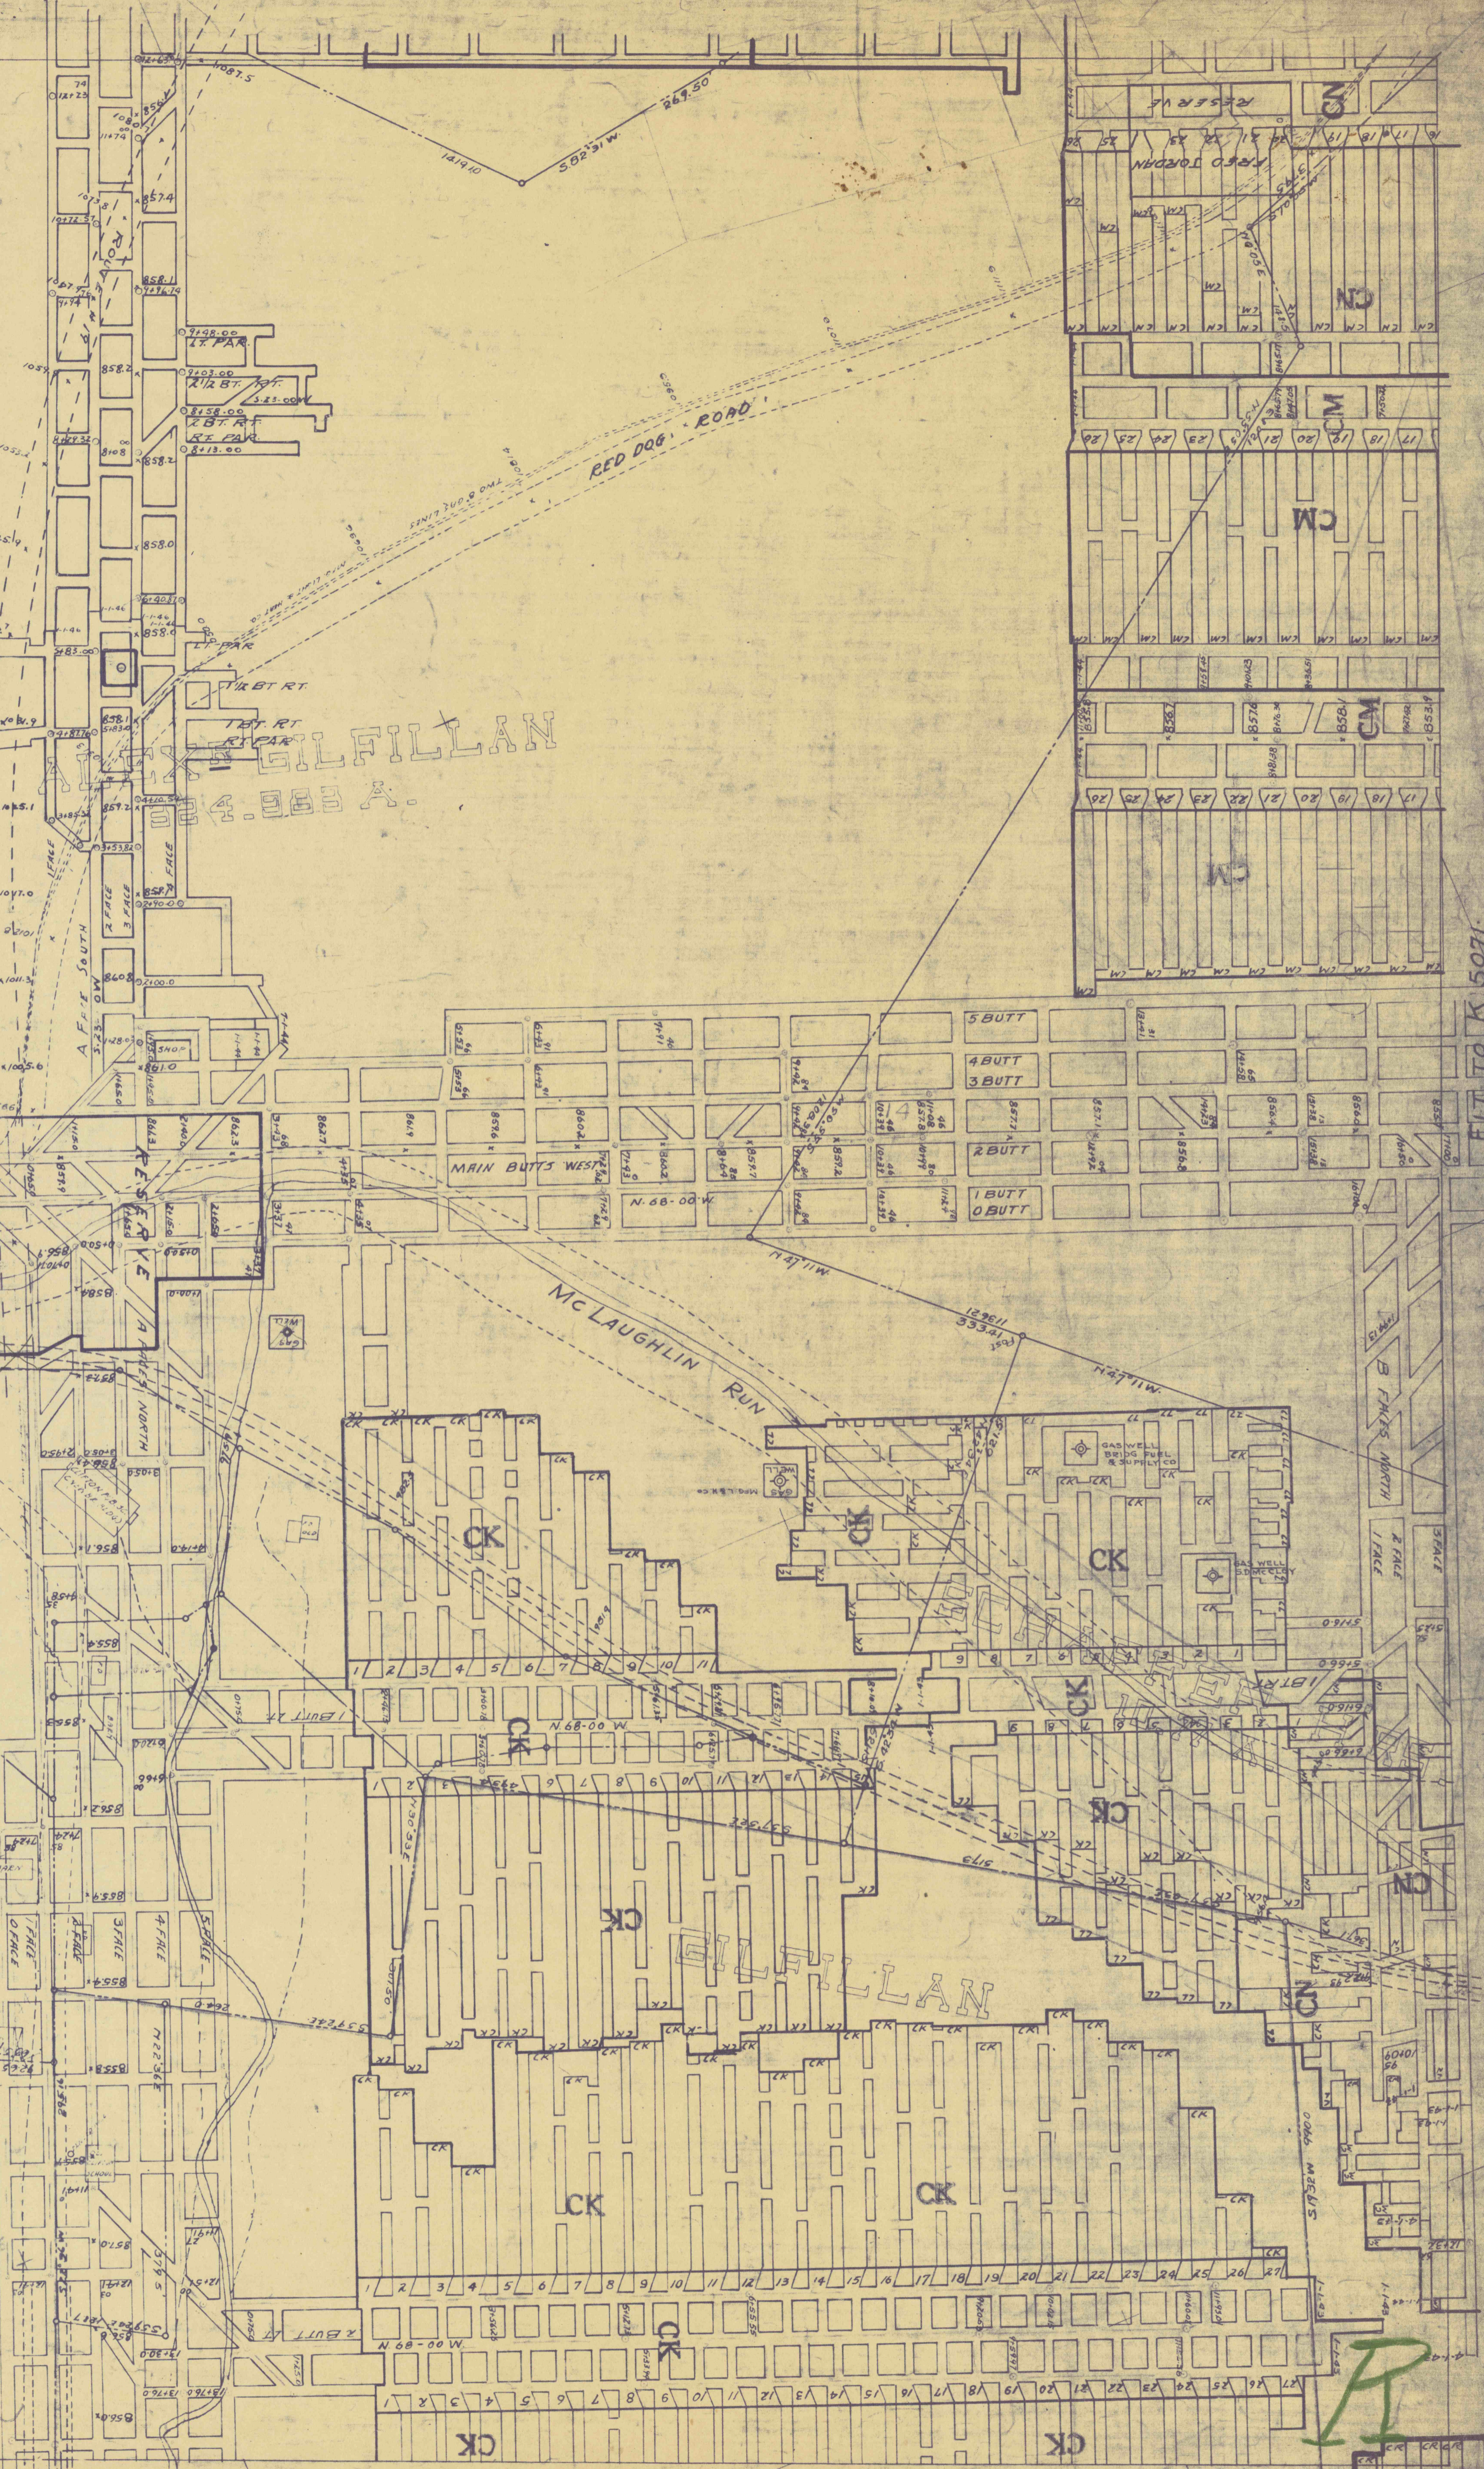

HARRISON MINE K 5192

AMELIA M. DRAKE
S 28 A.

FIT TO K-5201

OFFICE

COVERDALE OR NO. 8 MINE
P.T.C. CORP.

MINED OUT

BOUNDARY LINE

LINE

FIT TO K 5071

FIT TO K 5191

HARRISON MINE K 5192

Handwritten initials 'A'