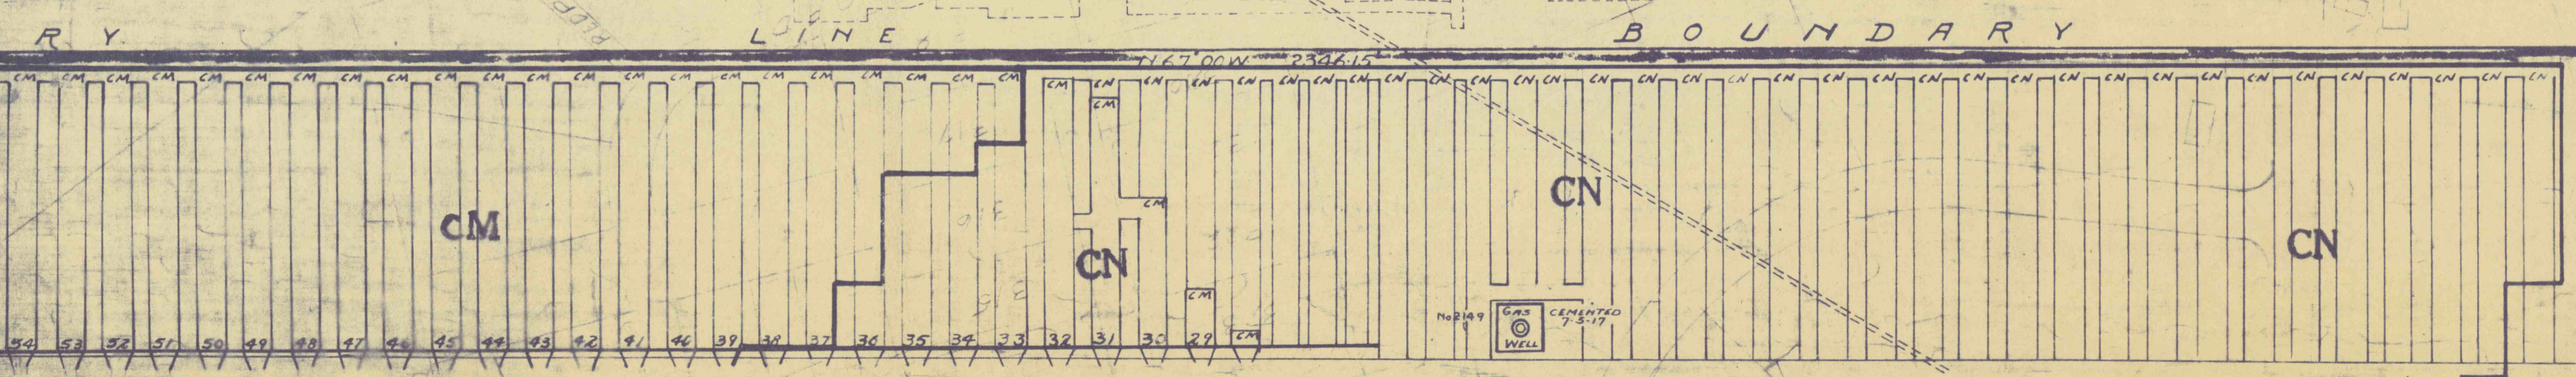

HARRISON MINE K 5192

AMELIA M. DRAKE
S 28 A.

FIT TO K-5201

OFFICE

COVERDALE OR NO. 8 MINE
P.T.C. CORP.

MINED OUT

BOUNDARY LINE

LINE

FIT TO K 5071

FIT TO K 5191

HARRISON MINE K 5192

Handwritten initials 'A'