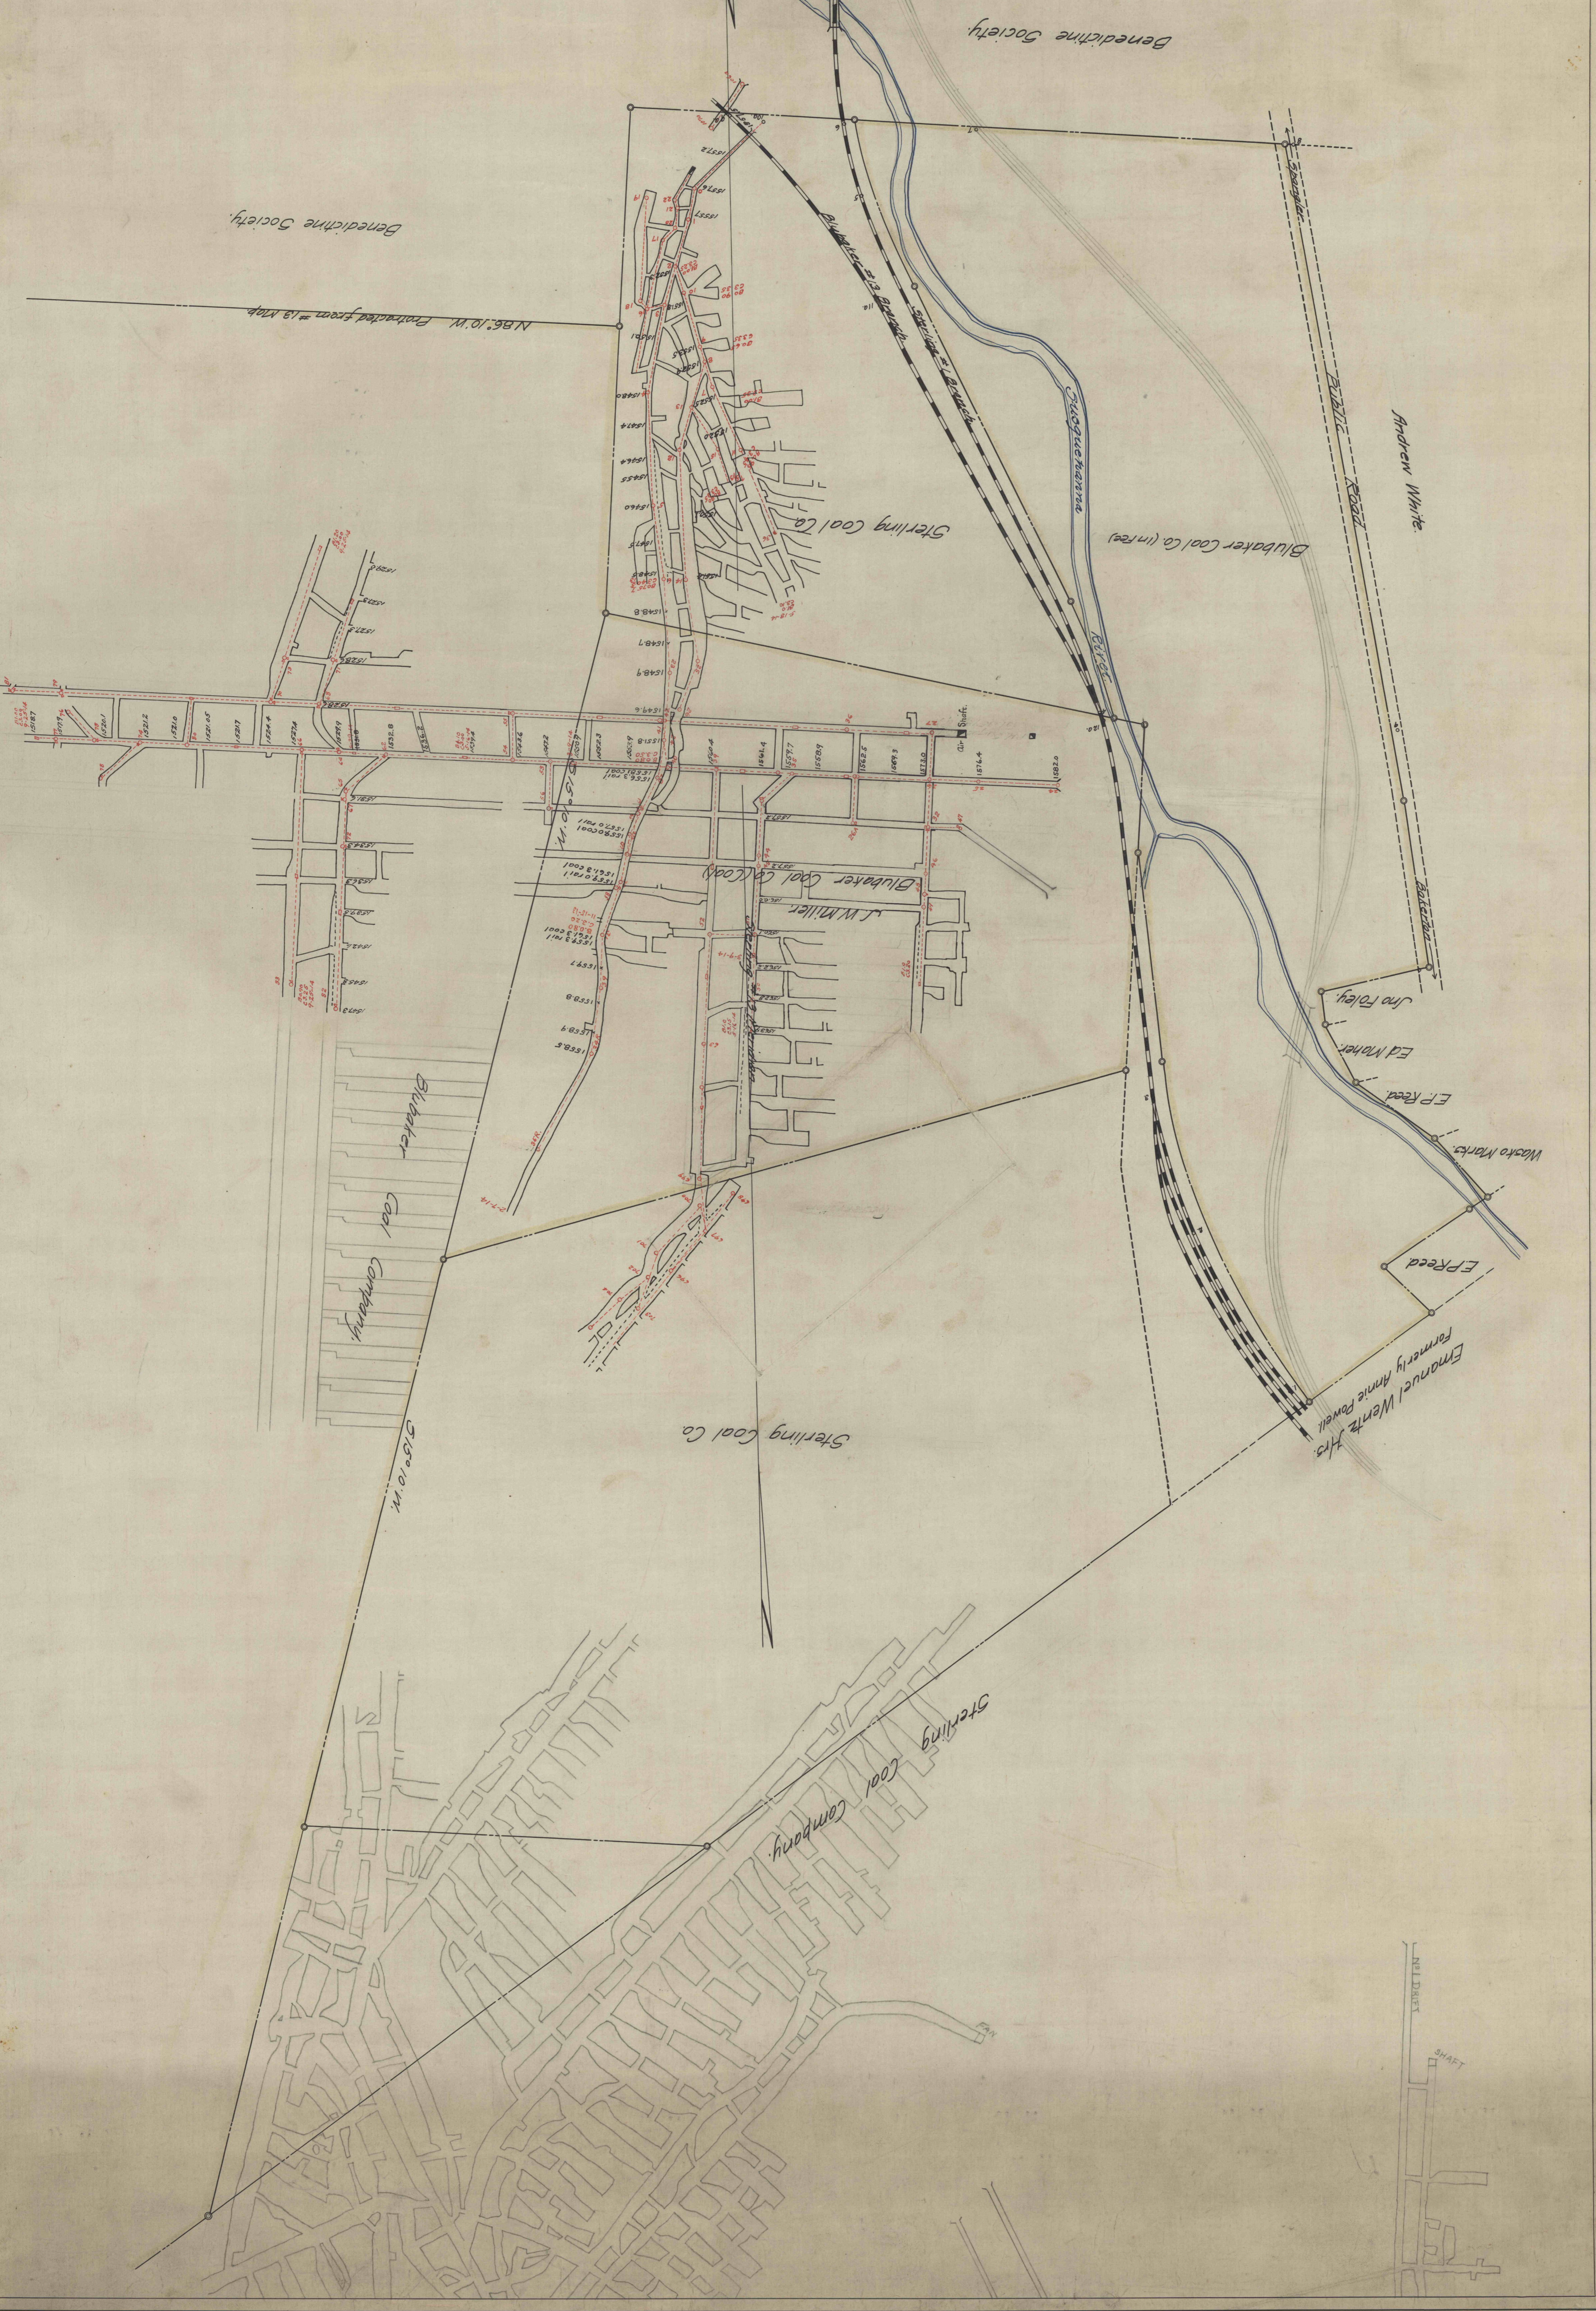

MAP SHOWING
 FRONTAGE OF BARNES LEASE
 AND
 STERLING NO 7 MINE
 Bakeron, Camb. Co., Penna.
 Scale 1"=100' July 1915.

Chas E. Schickler Eng'r

SHAFT
 NEL DURY