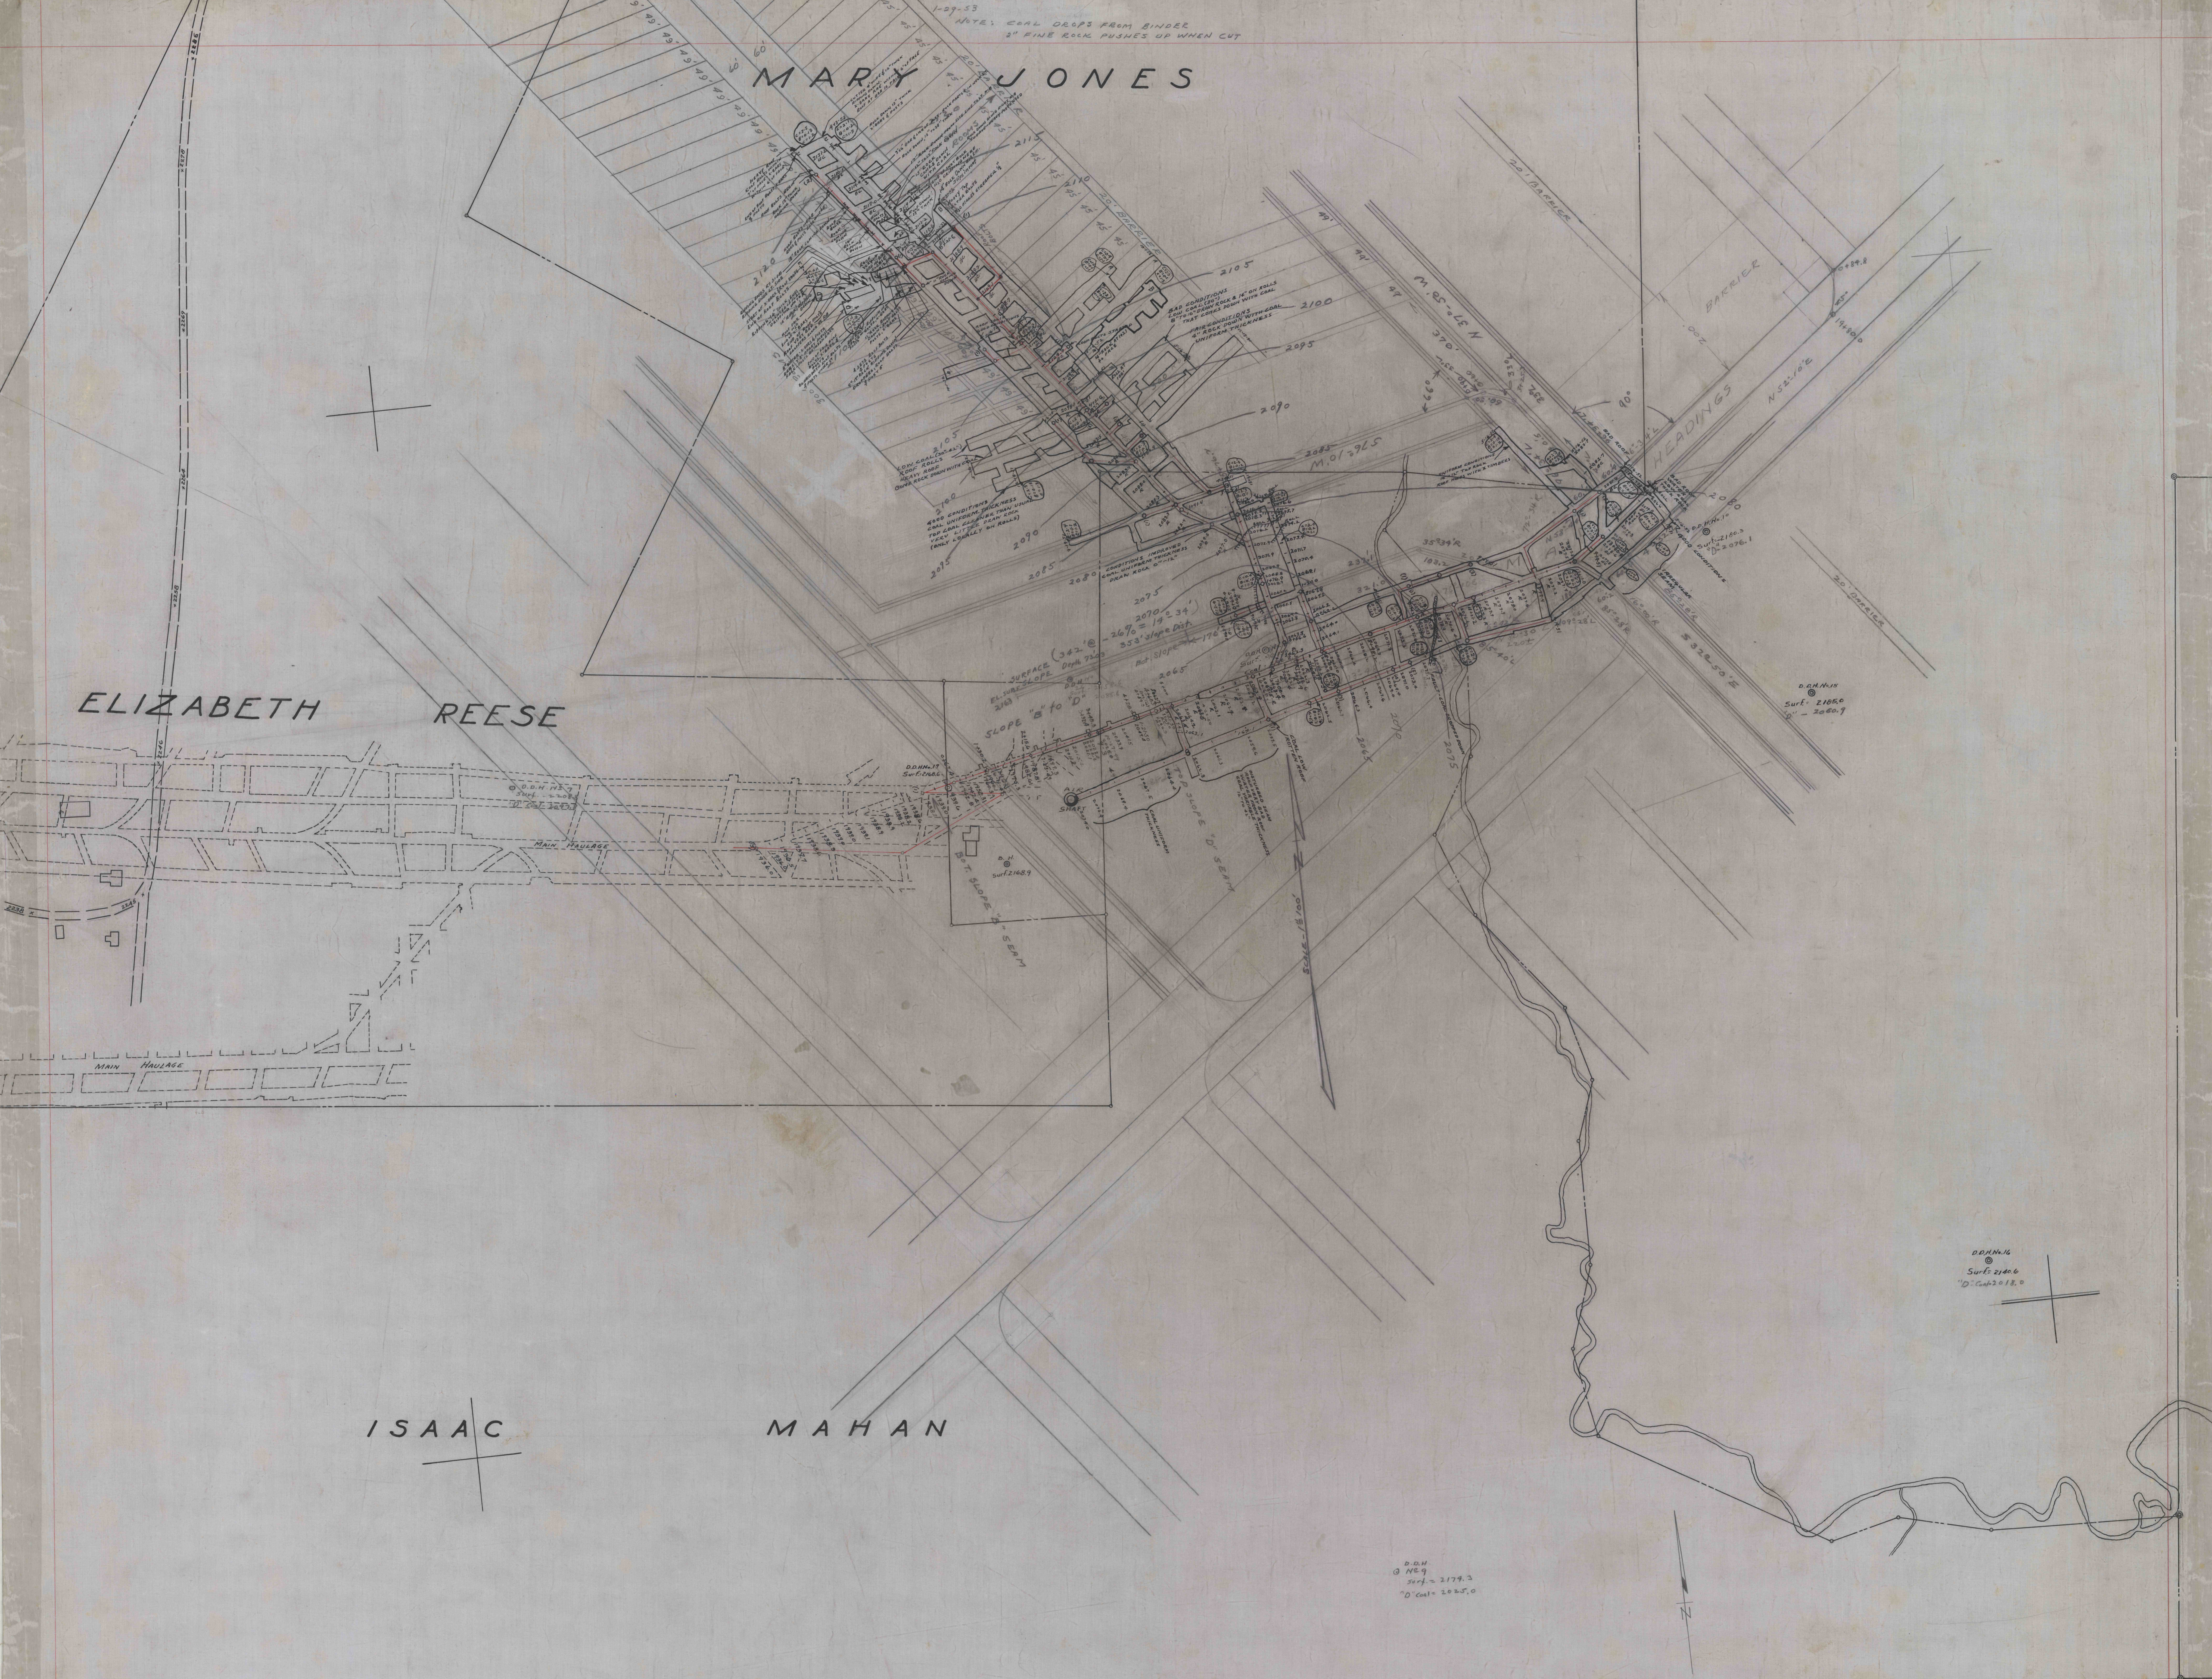

129-53
NOTE: COAL DROPS FROM BINDER
BY FINE ROCK PUSHES UP WHEN CUT

MARY JONES

ELIZABETH REESE

ISAAC

MAHAN

A	10-1-52
B	12-1-52
C	4-1-53
D	8-26-53

MAP SHOWING
"D" SEAM MINING OPERATIONS
OF
IMPERIAL CARDIFF COAL COMPANY
SITUATE IN
BLACKLICK & CAMBRIA TOWNS, CAMBRIA CO. PA.
SCALE - 1" = 100' JULY 13, 1949
FETTERMAN ENGR. CO.

D.D.M.
112
Surf. 2179.3
D. Cont. 2025.0

D.D.M. 113
Surf. 2186.0
D. Cont. 2018.0