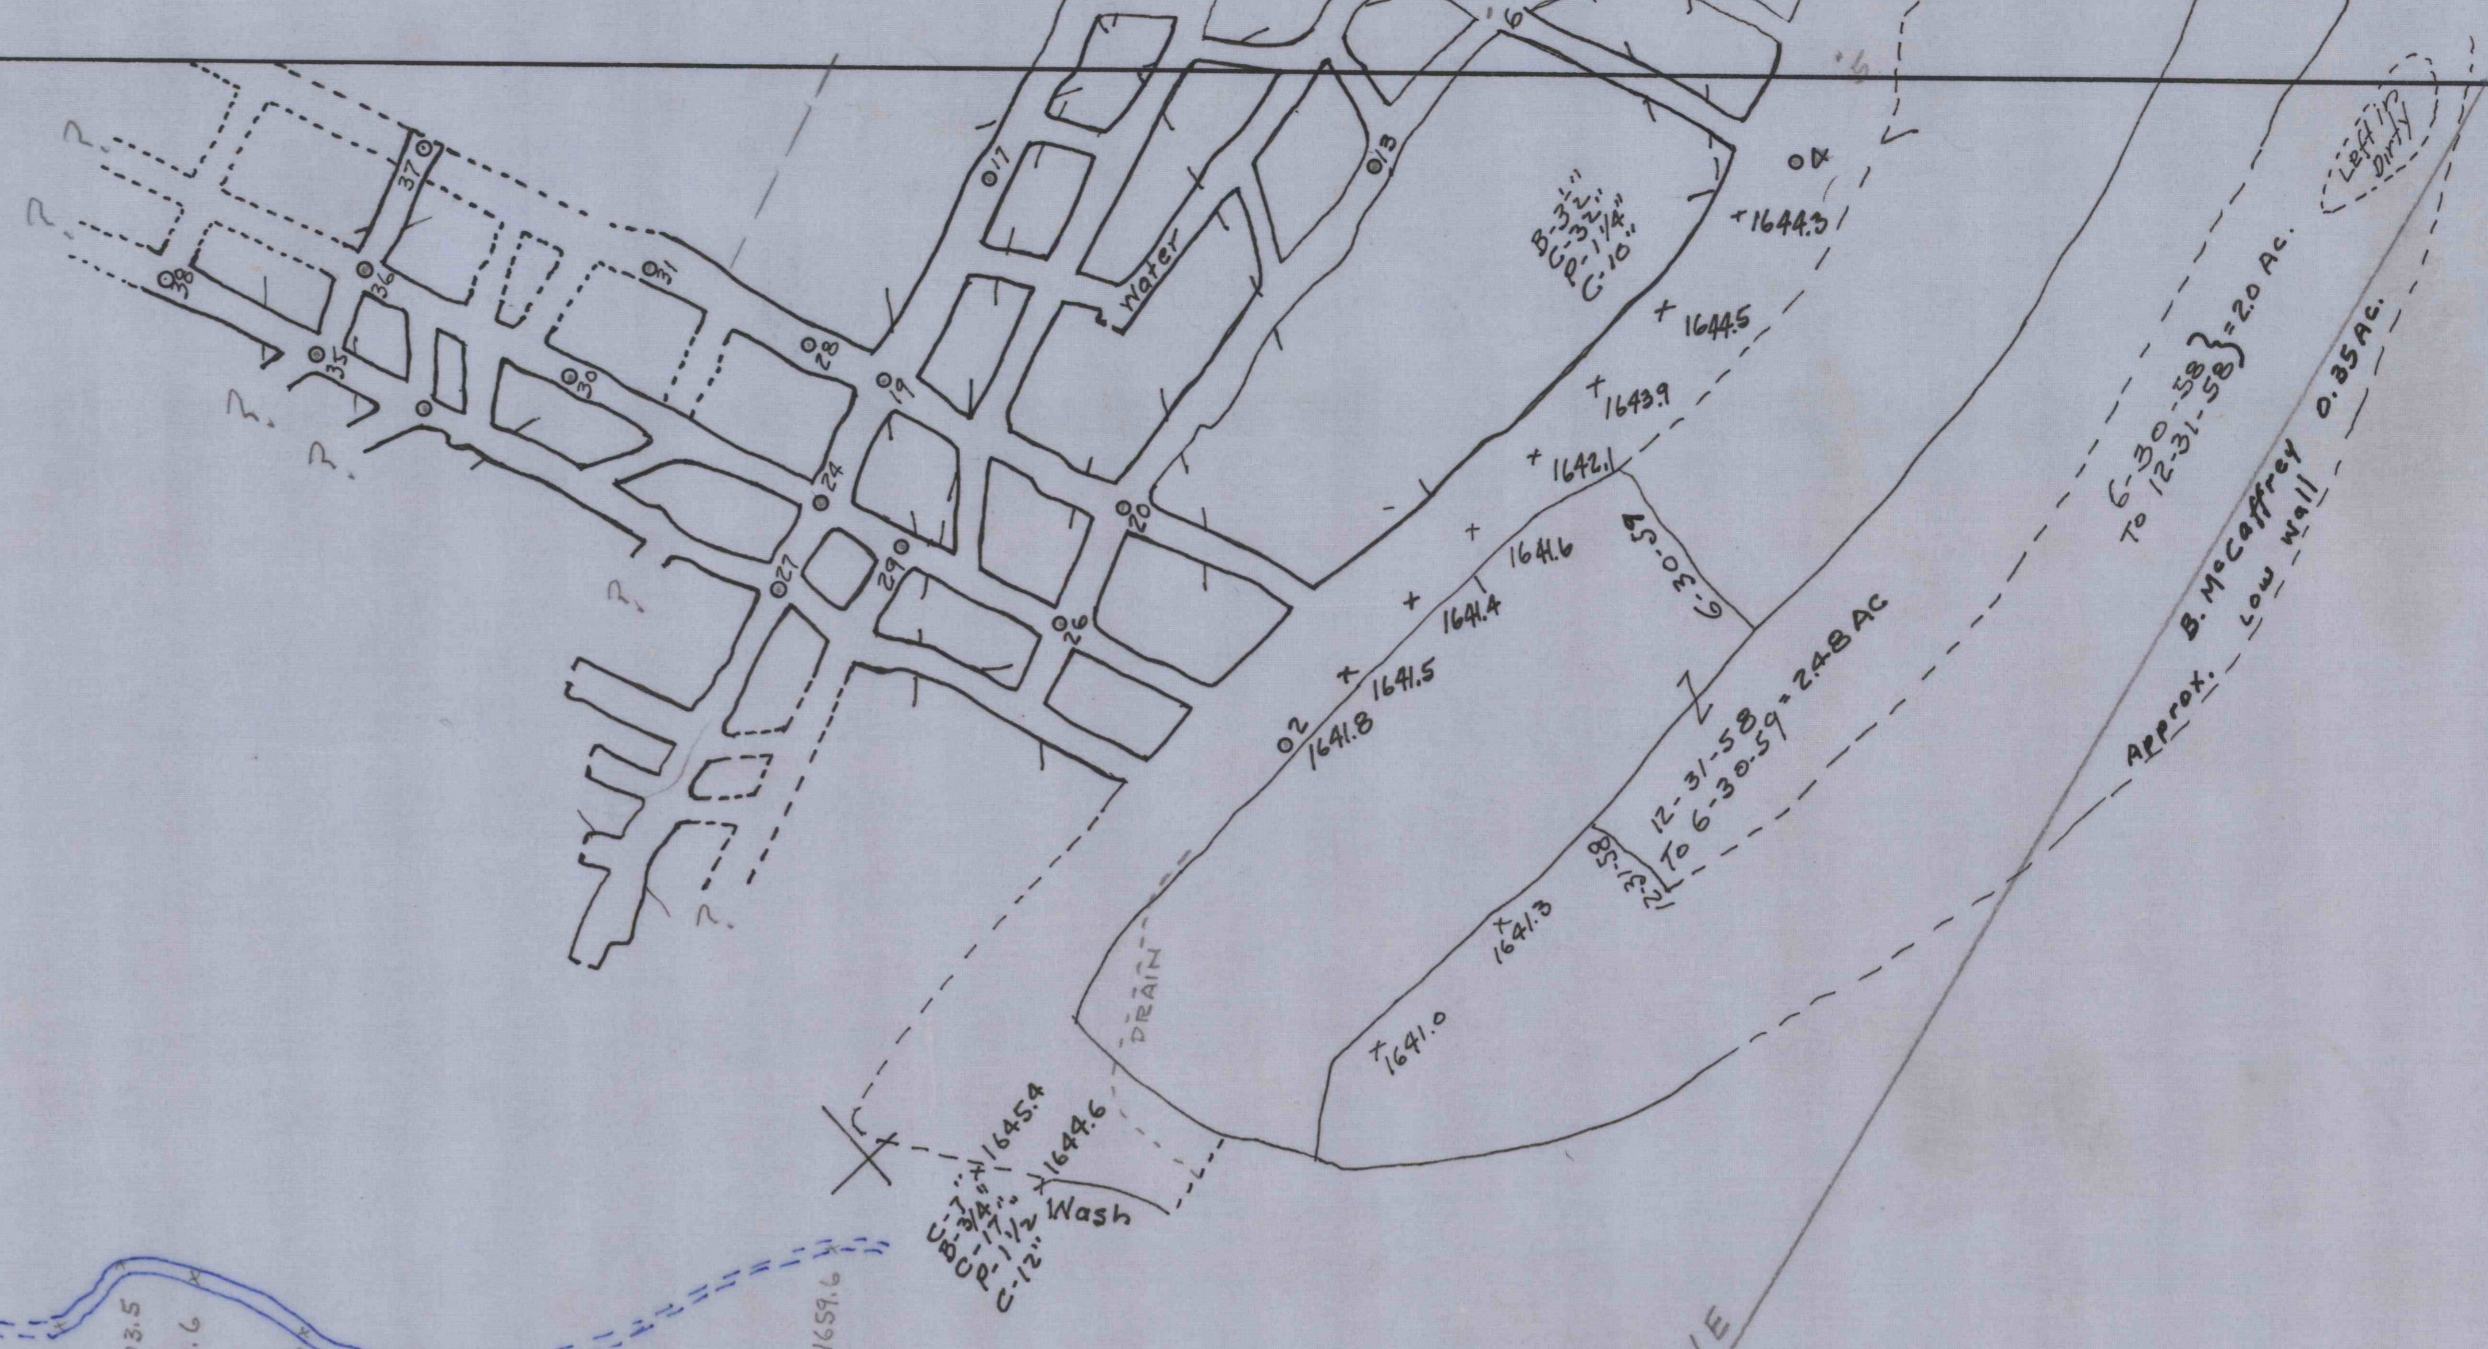

LINETREE
BLAZED SIGN
STOPS

APPROX 1ST
NOT LOCATED

DEEP
APPROX 1ST
NOT LOCATED

Old Turnway

APPROX LINE

APPROX. 200 AC
TO MICHAEL'S
APPROX. LOW WALL

X

X