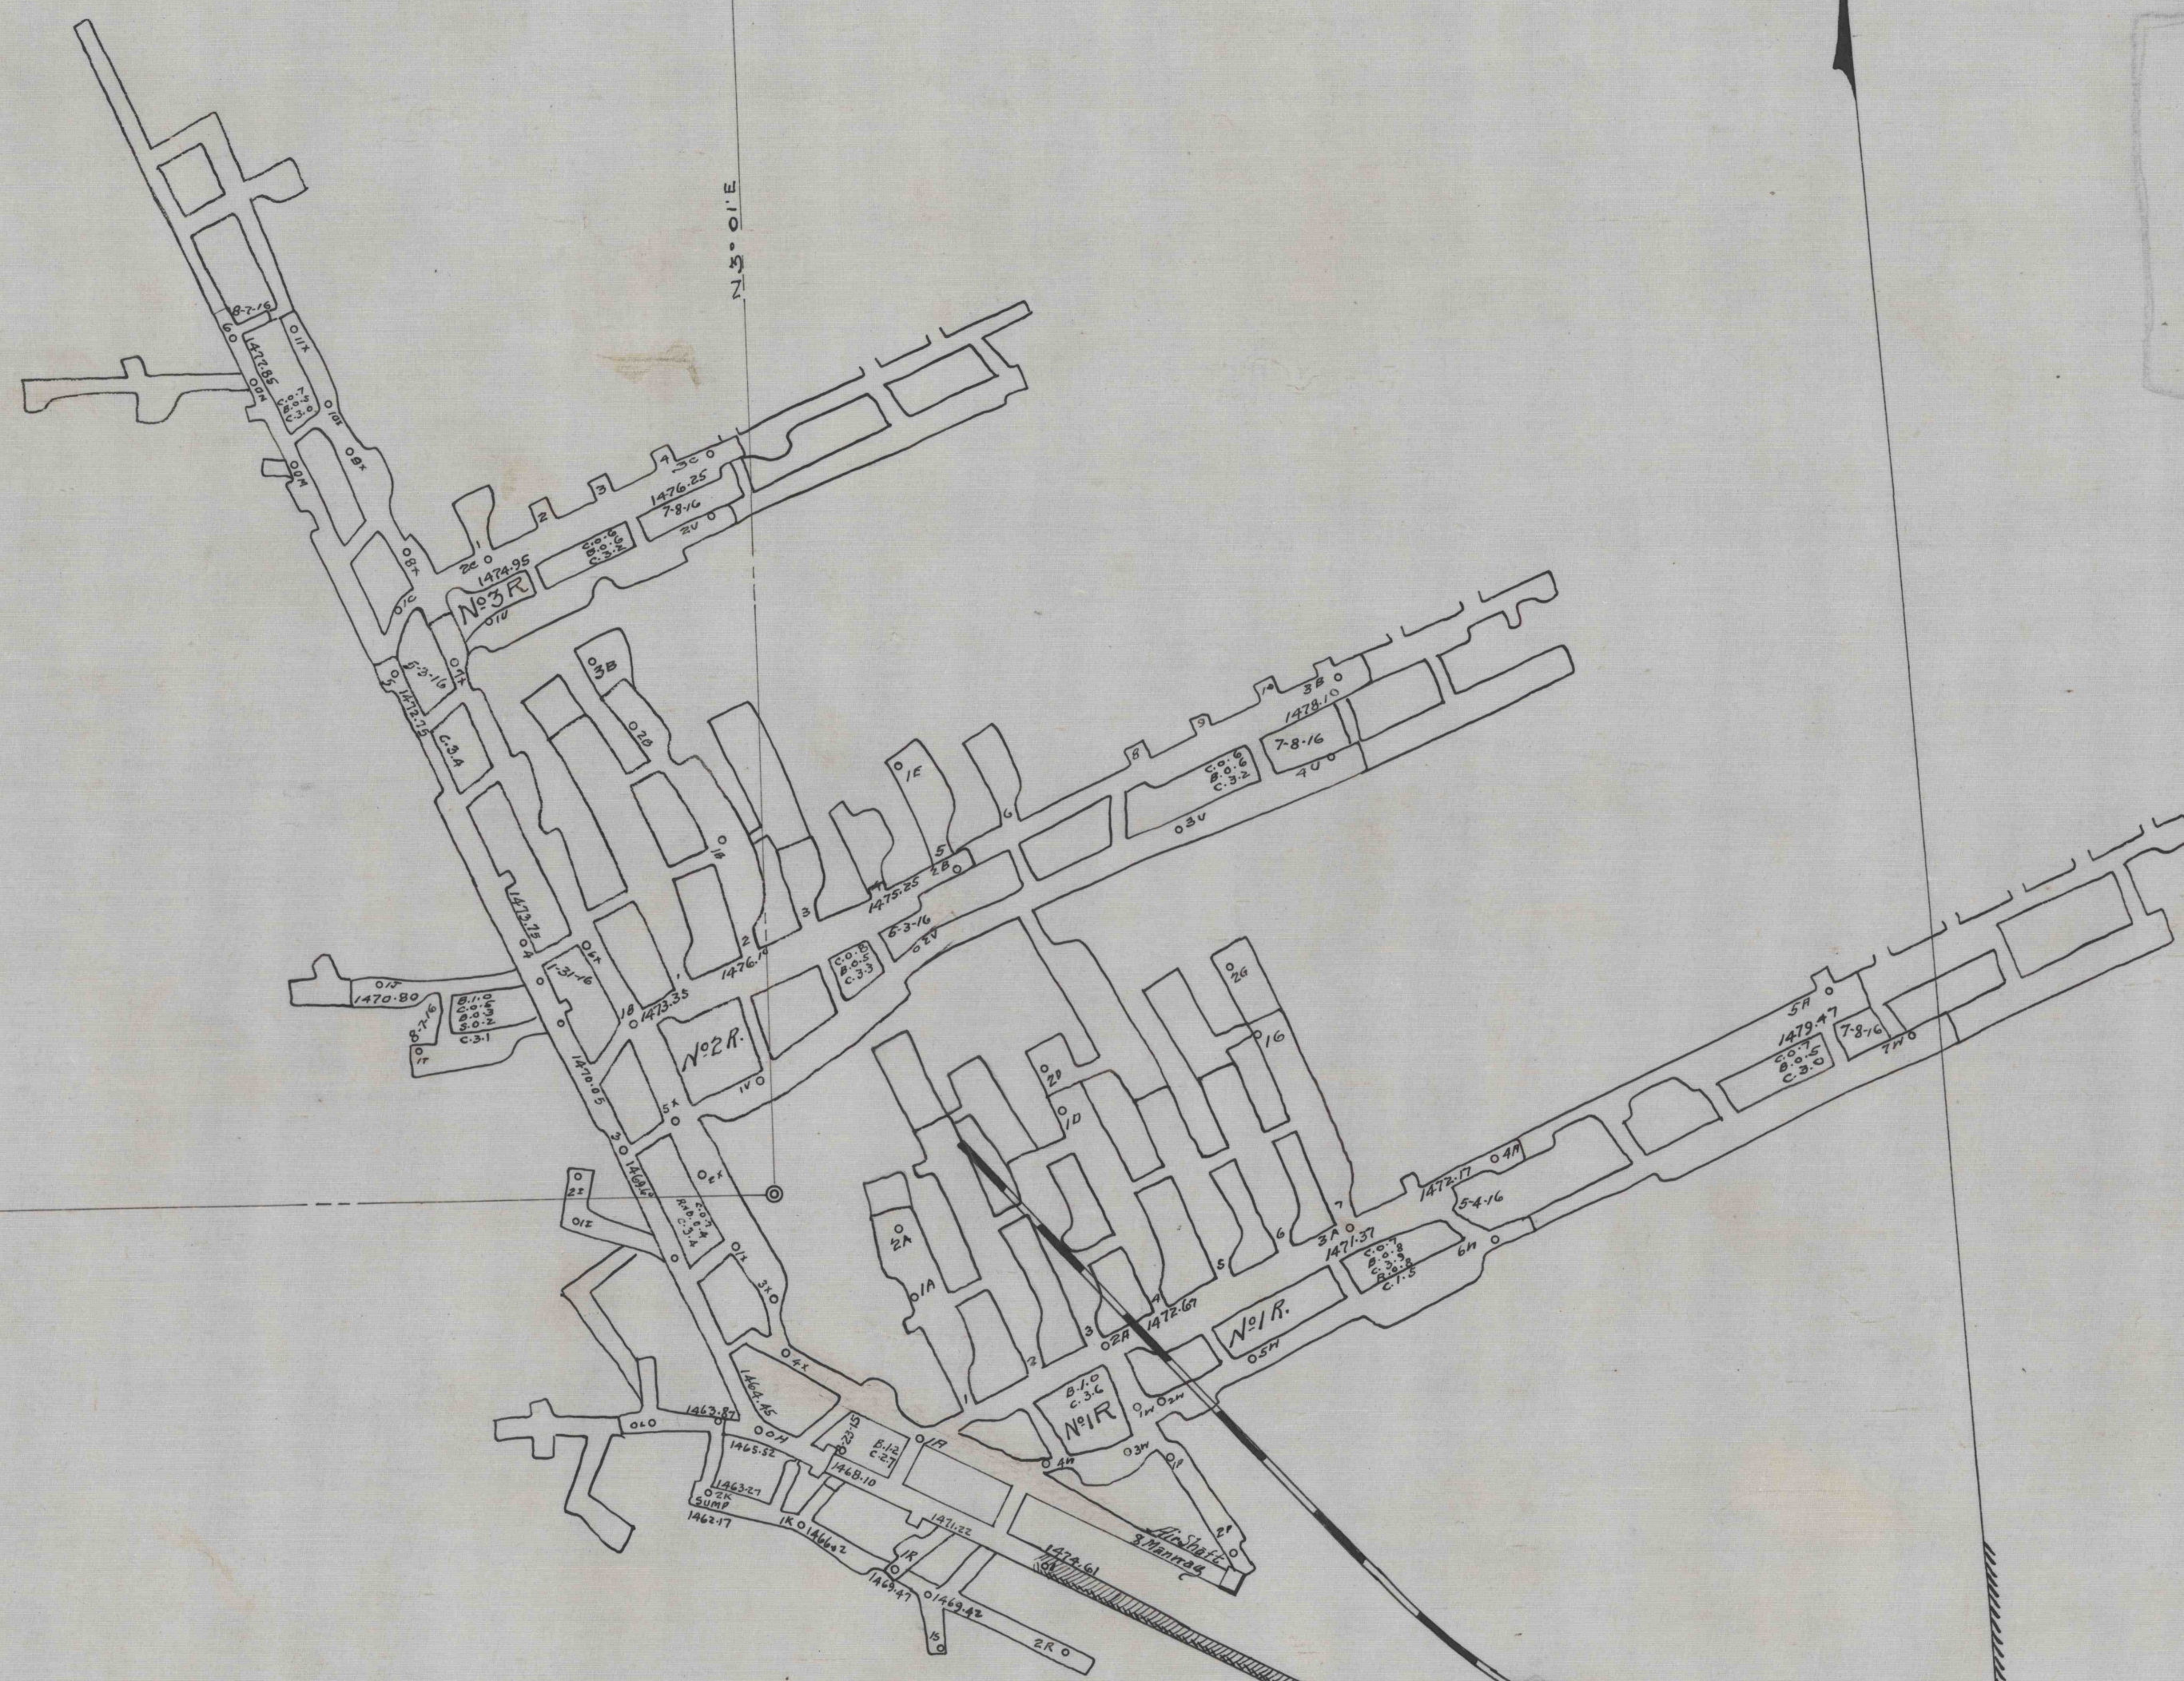

HUNTER TRACT

CEMETERY

# MAP OF ROYAL SLOPE

OPERATED BY THE ROYAL COAL MINING CO

MUNSON, CLEARFIELD CO., PA.  
Scale: 1 INCH = 100 FT.  
Wernsdorff & Dunkle, Mining Engineers,  
Phillipsburg, Pa.

J. CALVIN PARDEE

LENA HODKINS

O. L. SCHOONOVER ESTATE