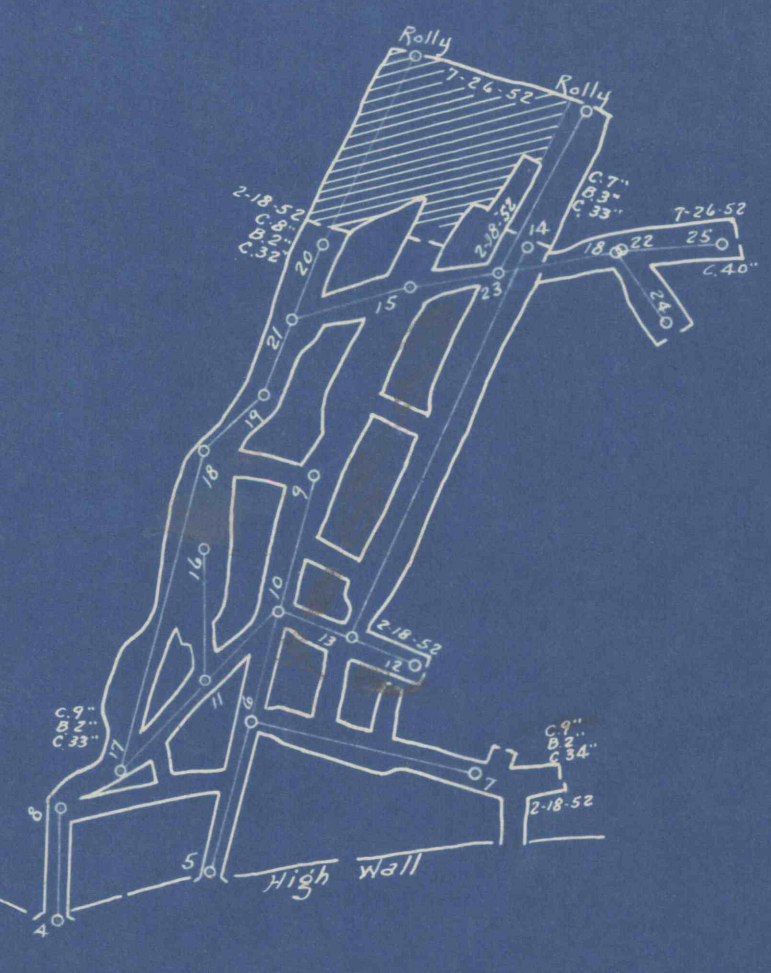

part of Francis Yeager

Louis Burkhart

Chas. Baker

Part of Louis Burkhart
4.0 A

to Hastings

to St. Boniface

Francis Yeager

Michael Thomas

Map Showing
C. Prime Seam
Operated By
R. Becker
Elder Township Cambria Co. B. Noddy 1897
Scale 1"=100'

Reservation
538 acres N

John Entler
4189 A 7/81
200 A 7/2
4587 A Rev

No coal mine for 1917
residual transfer made 10-25-20

C. Prime Seam
Operated By
Edward Semelberger
Scale 1"=100'

Canad Yeager

Mined for 41/2 hrs
3050 N/1/2 hrs

Reservation 10A-50R
owned by FCC Corp.

Michael Thomas

Louis Entler