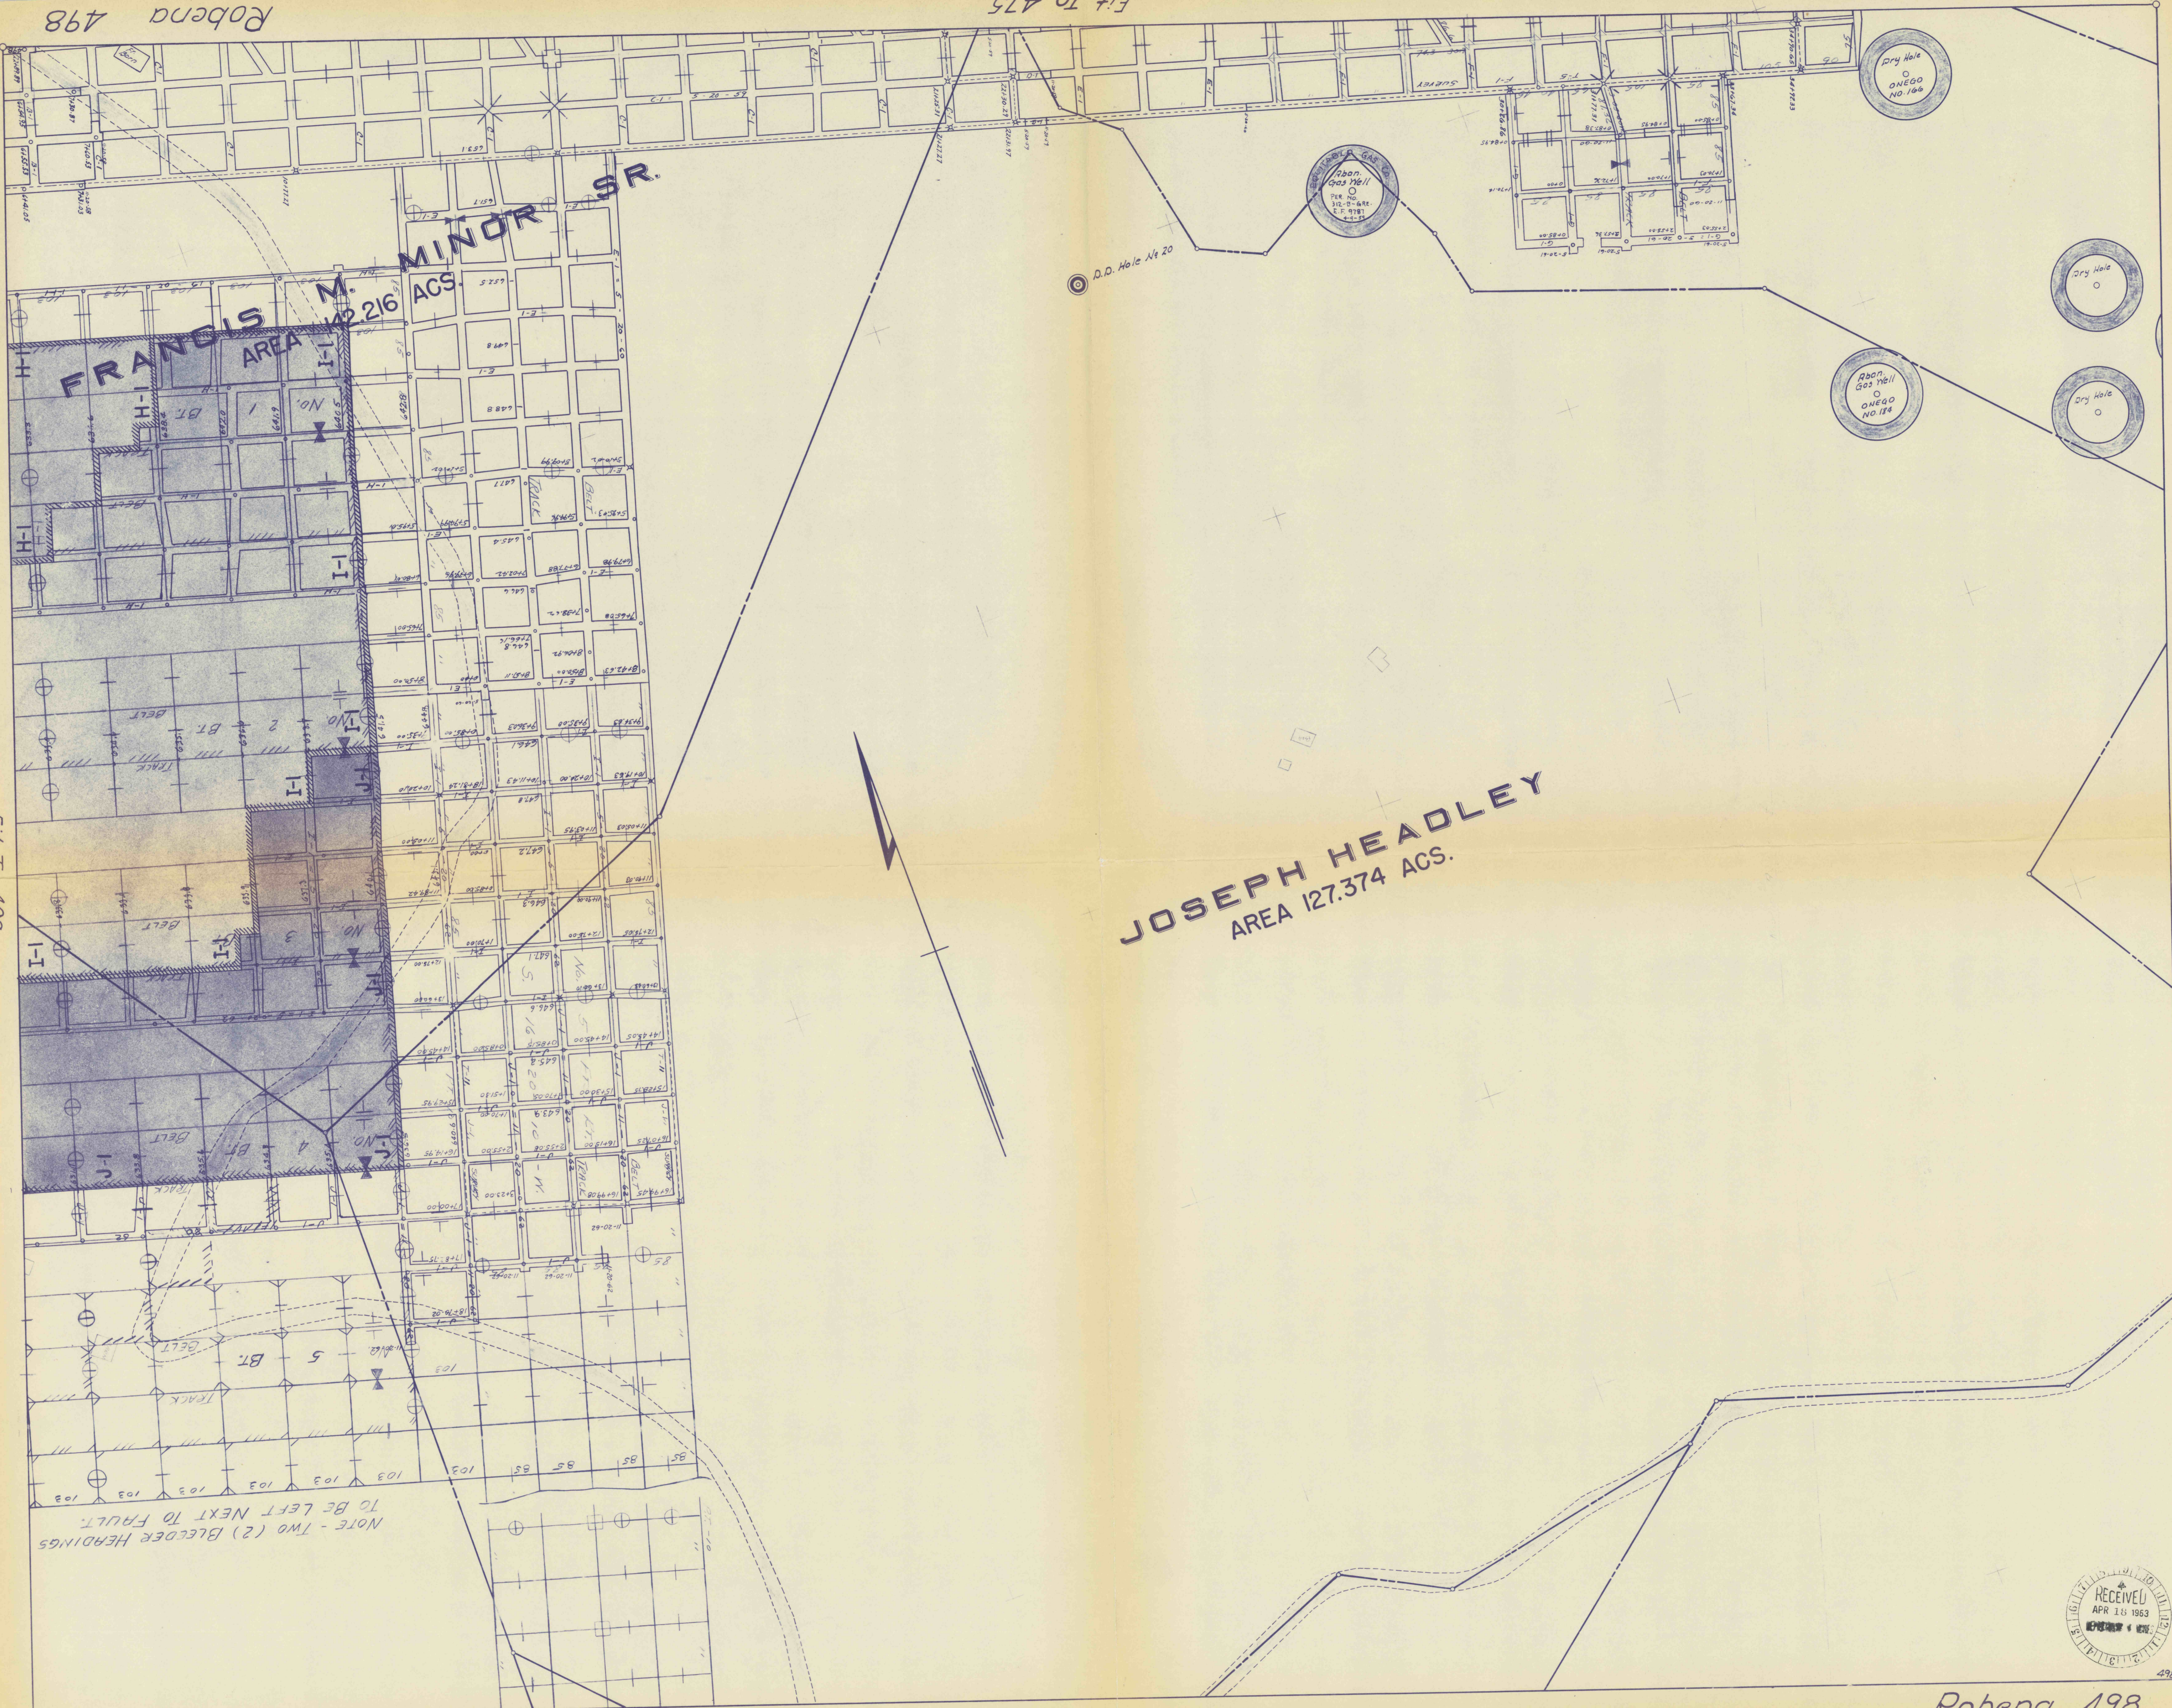

Robena 498

Fit To 475

Fit To 499

Fit To 497

JOSEPH HEADLEY  
AREA 127.374 ACS.

NOTE - TWO (2) BLEEDER HEADINGS  
TO BE LEFT NEXT TO FAULT.

Fit To 522

Robena 498