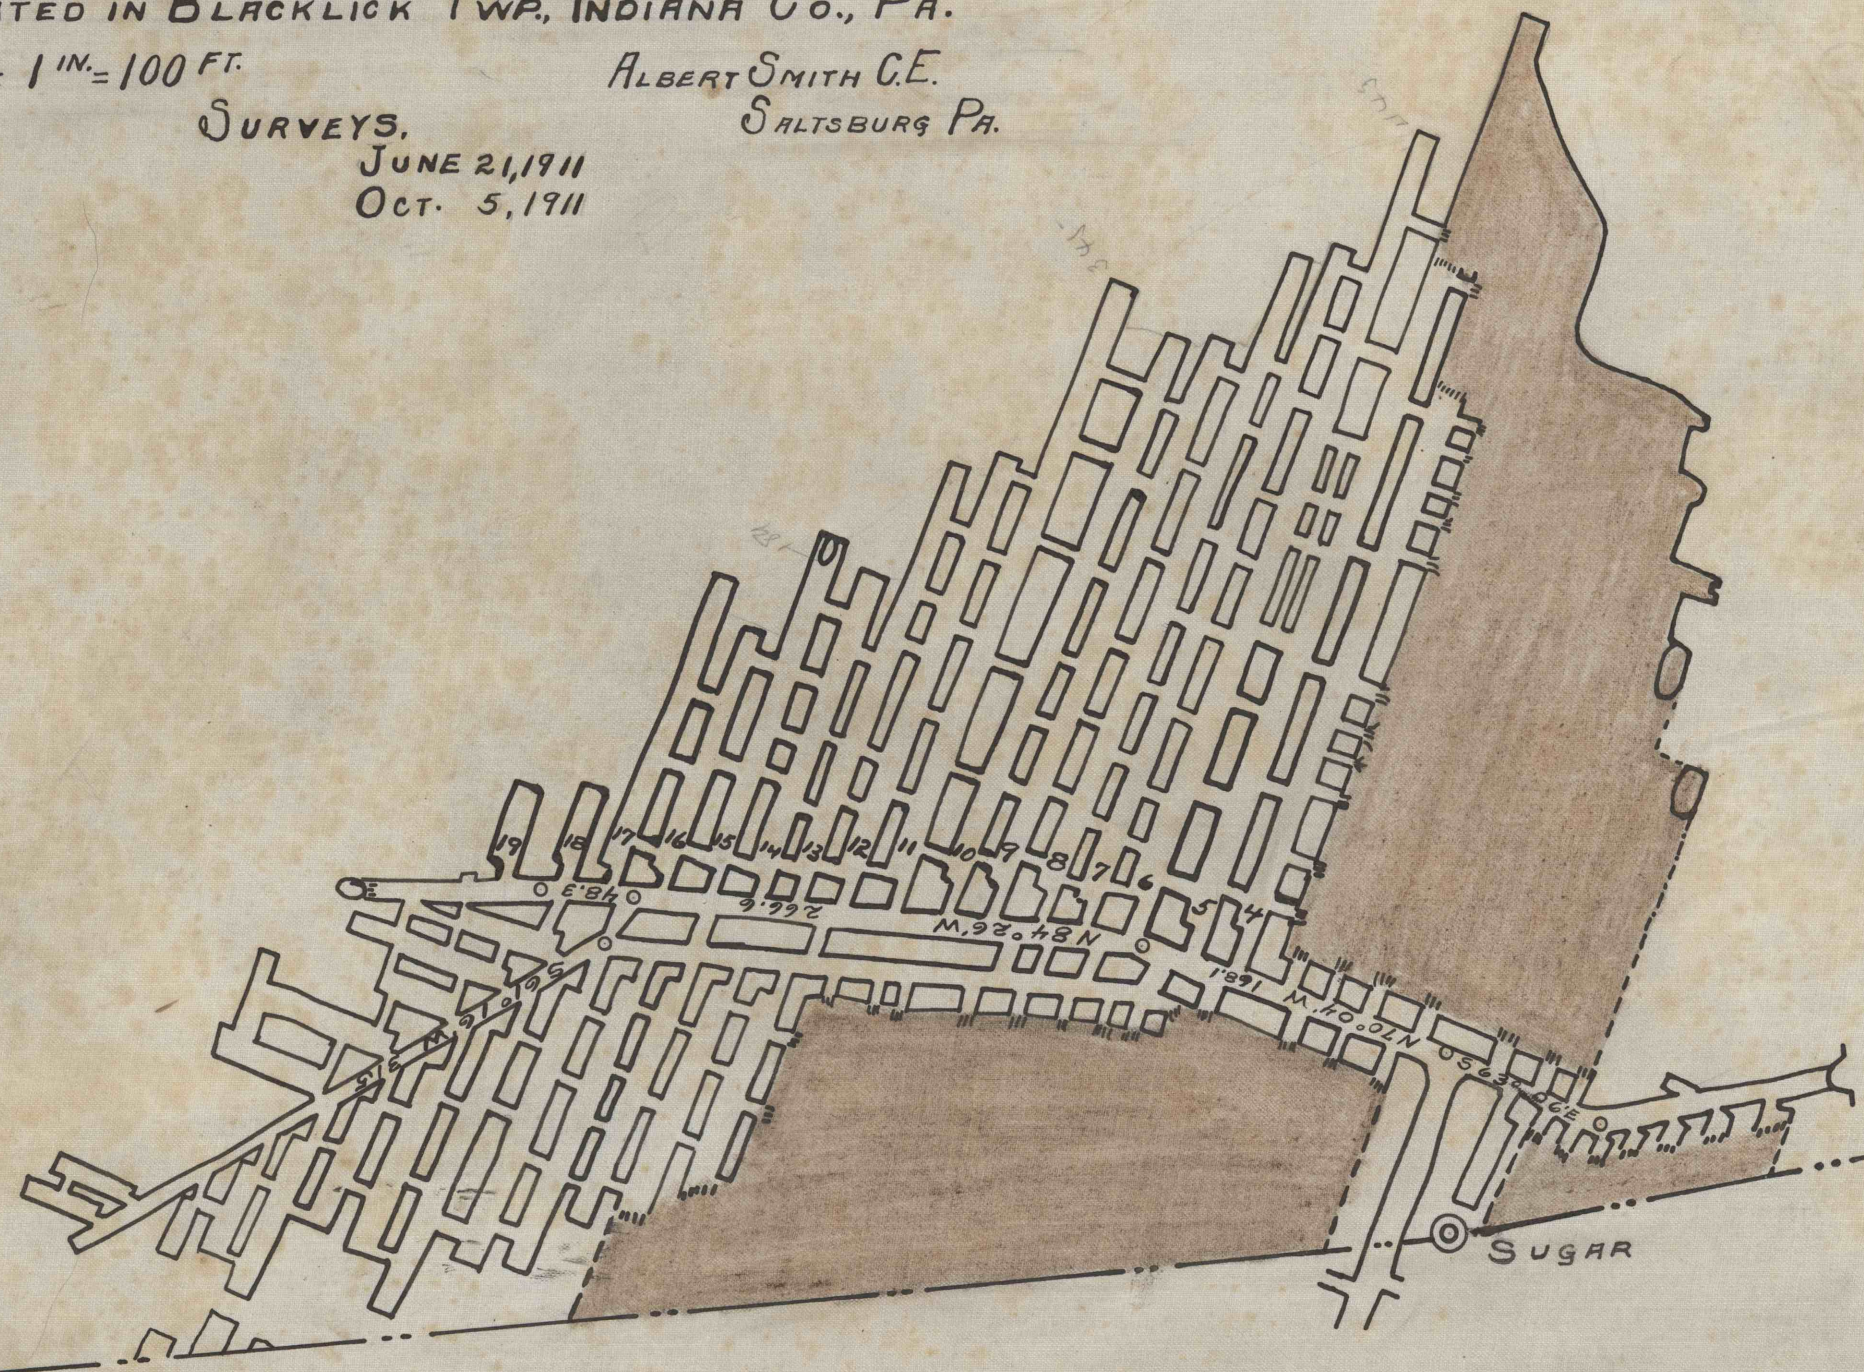

WORKINGS
OF THE
GRAFF COAL CO.
UNDER LANDS OF
THOMPSON M^CCREA

SITUATED IN BLACKLICK TWP., INDIANA CO., PA.

SCALE 1" = 100 FT.

SURVEYS,
JUNE 21, 1911
OCT. 5, 1911

ALBERT SMITH C.E.
SALTSBURG PA.

WALNUT

JAS

DIXON

4269

5330
G.C. ~~2688~~-54