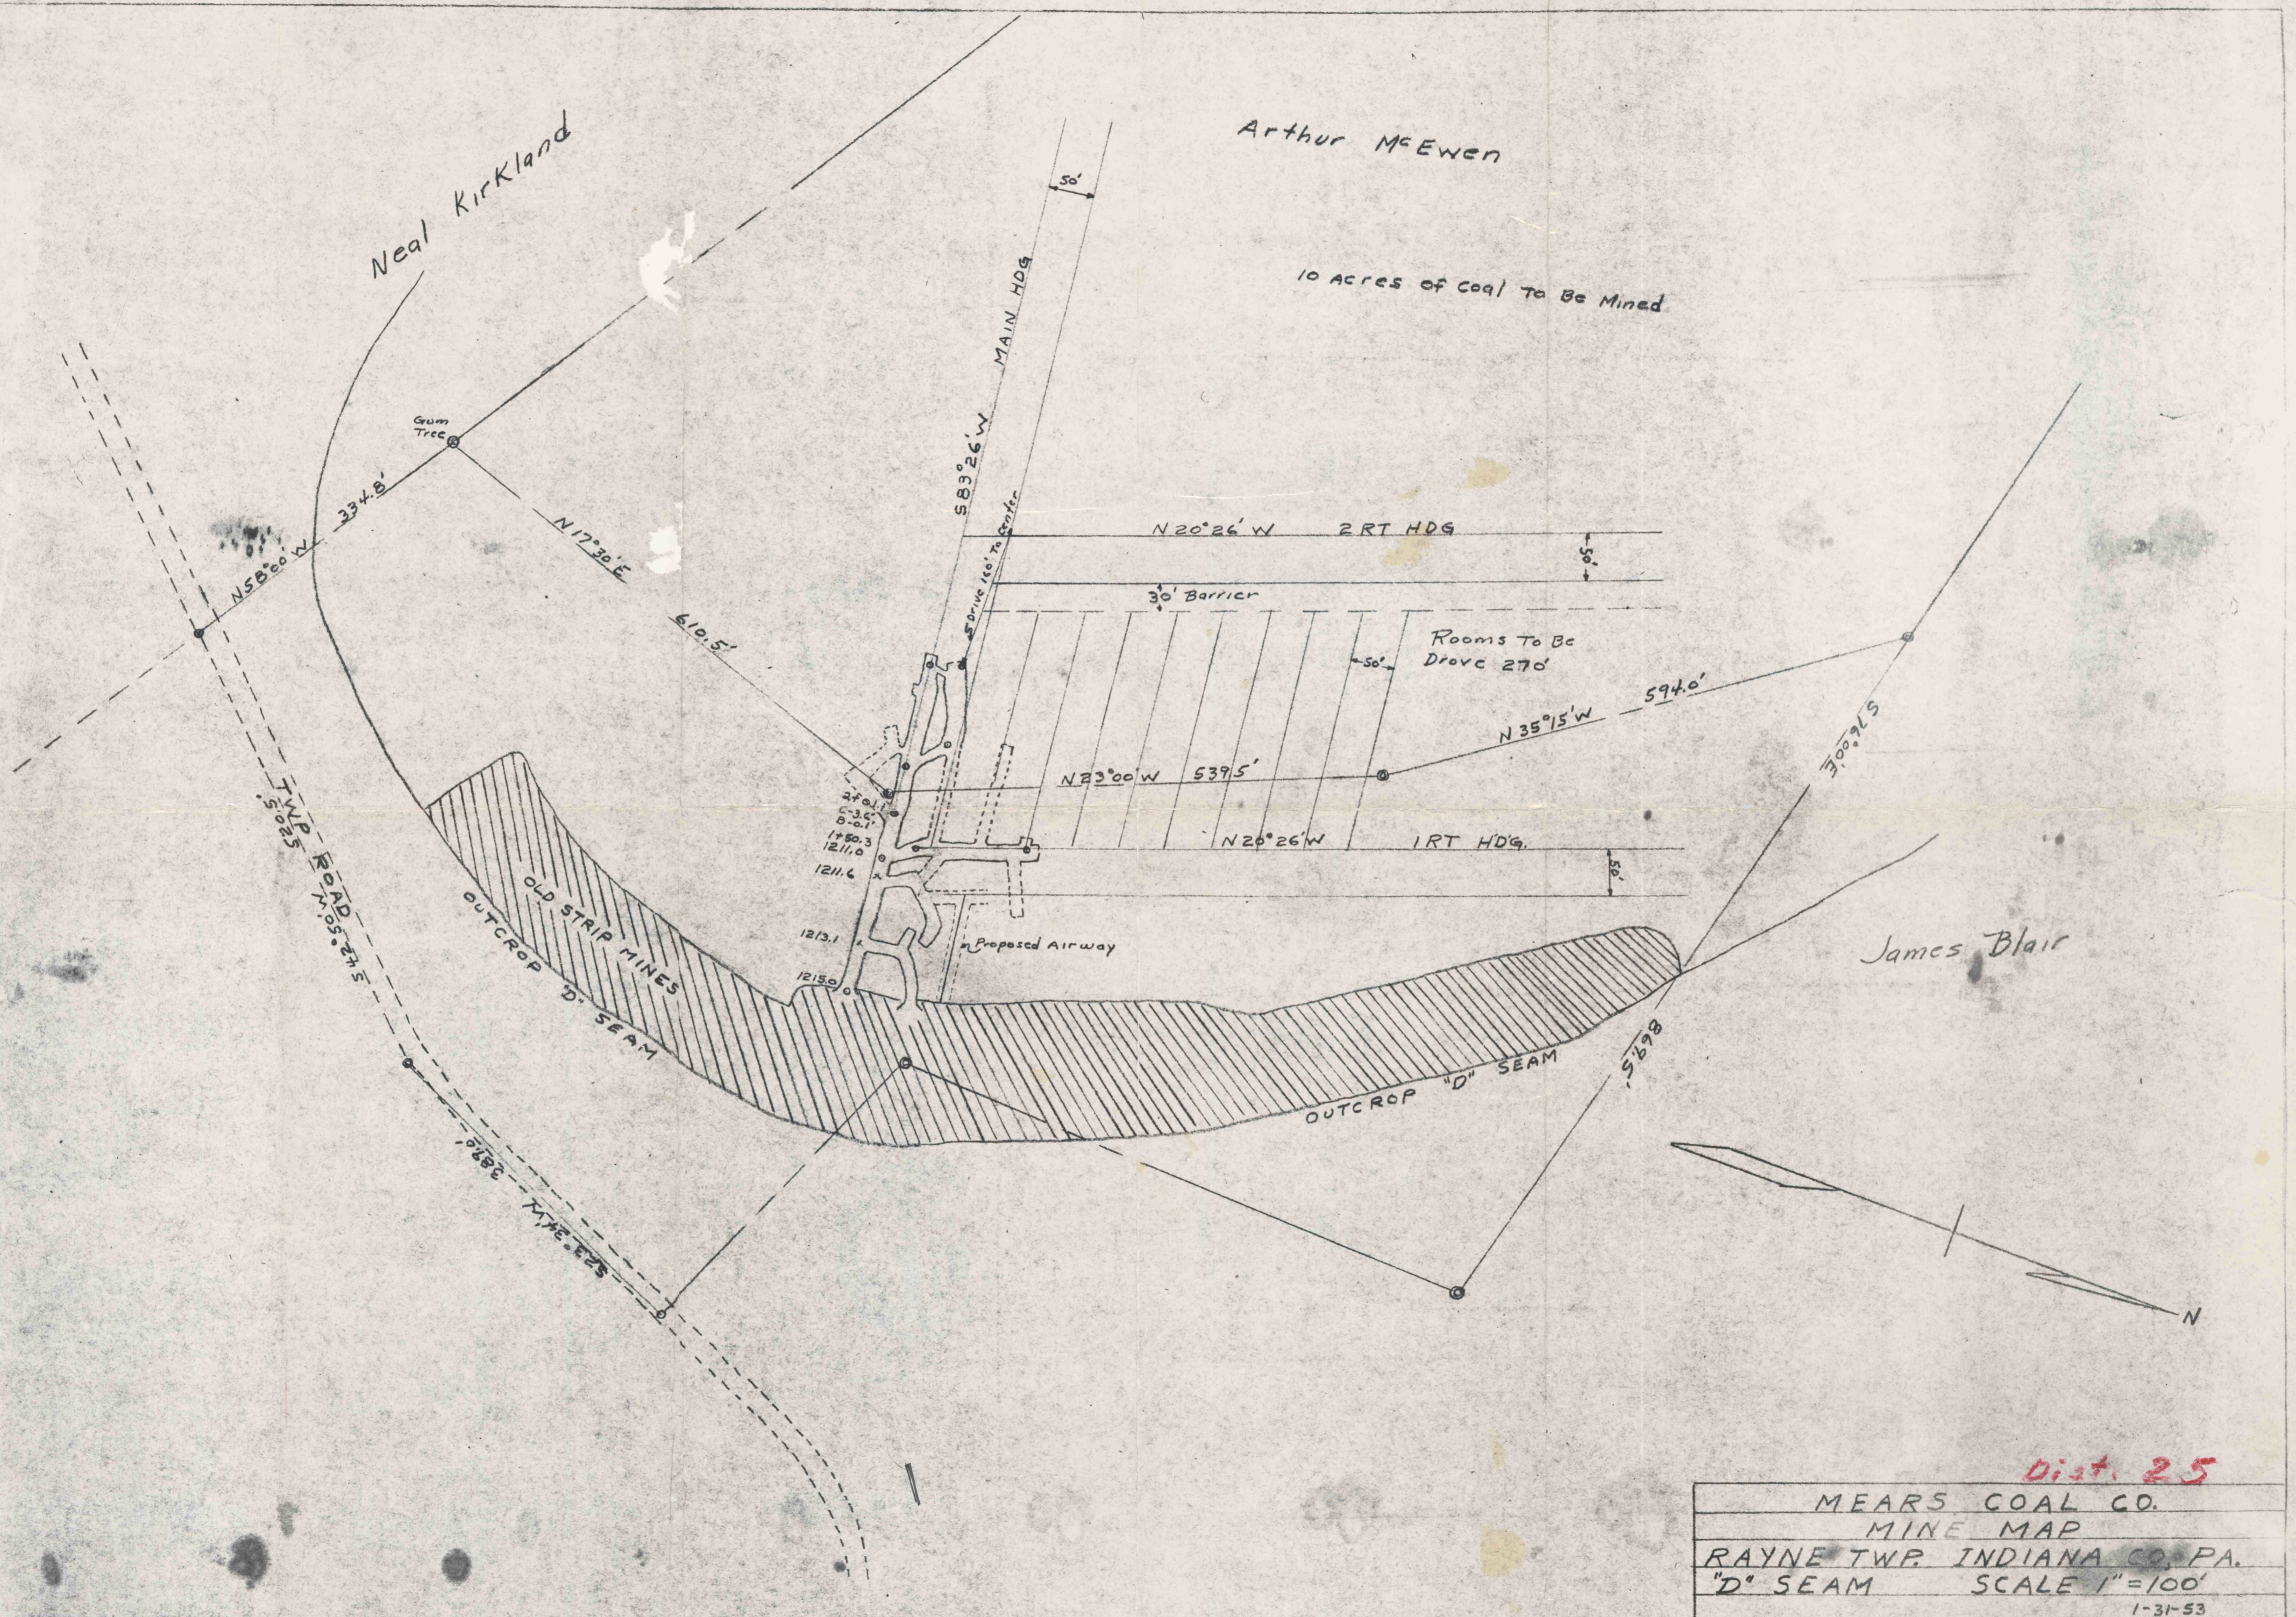

Neal Kirkland

Arthur McEwen

10 Acres of Coal to be Mined

James Blair

Dist. 25

MEARS COAL CO.
MINE MAP
RAYNE TWP. INDIANA CO. PA.
"D" SEAM SCALE 1" = 100'
1-31-53

#4194
MS
7-11-02