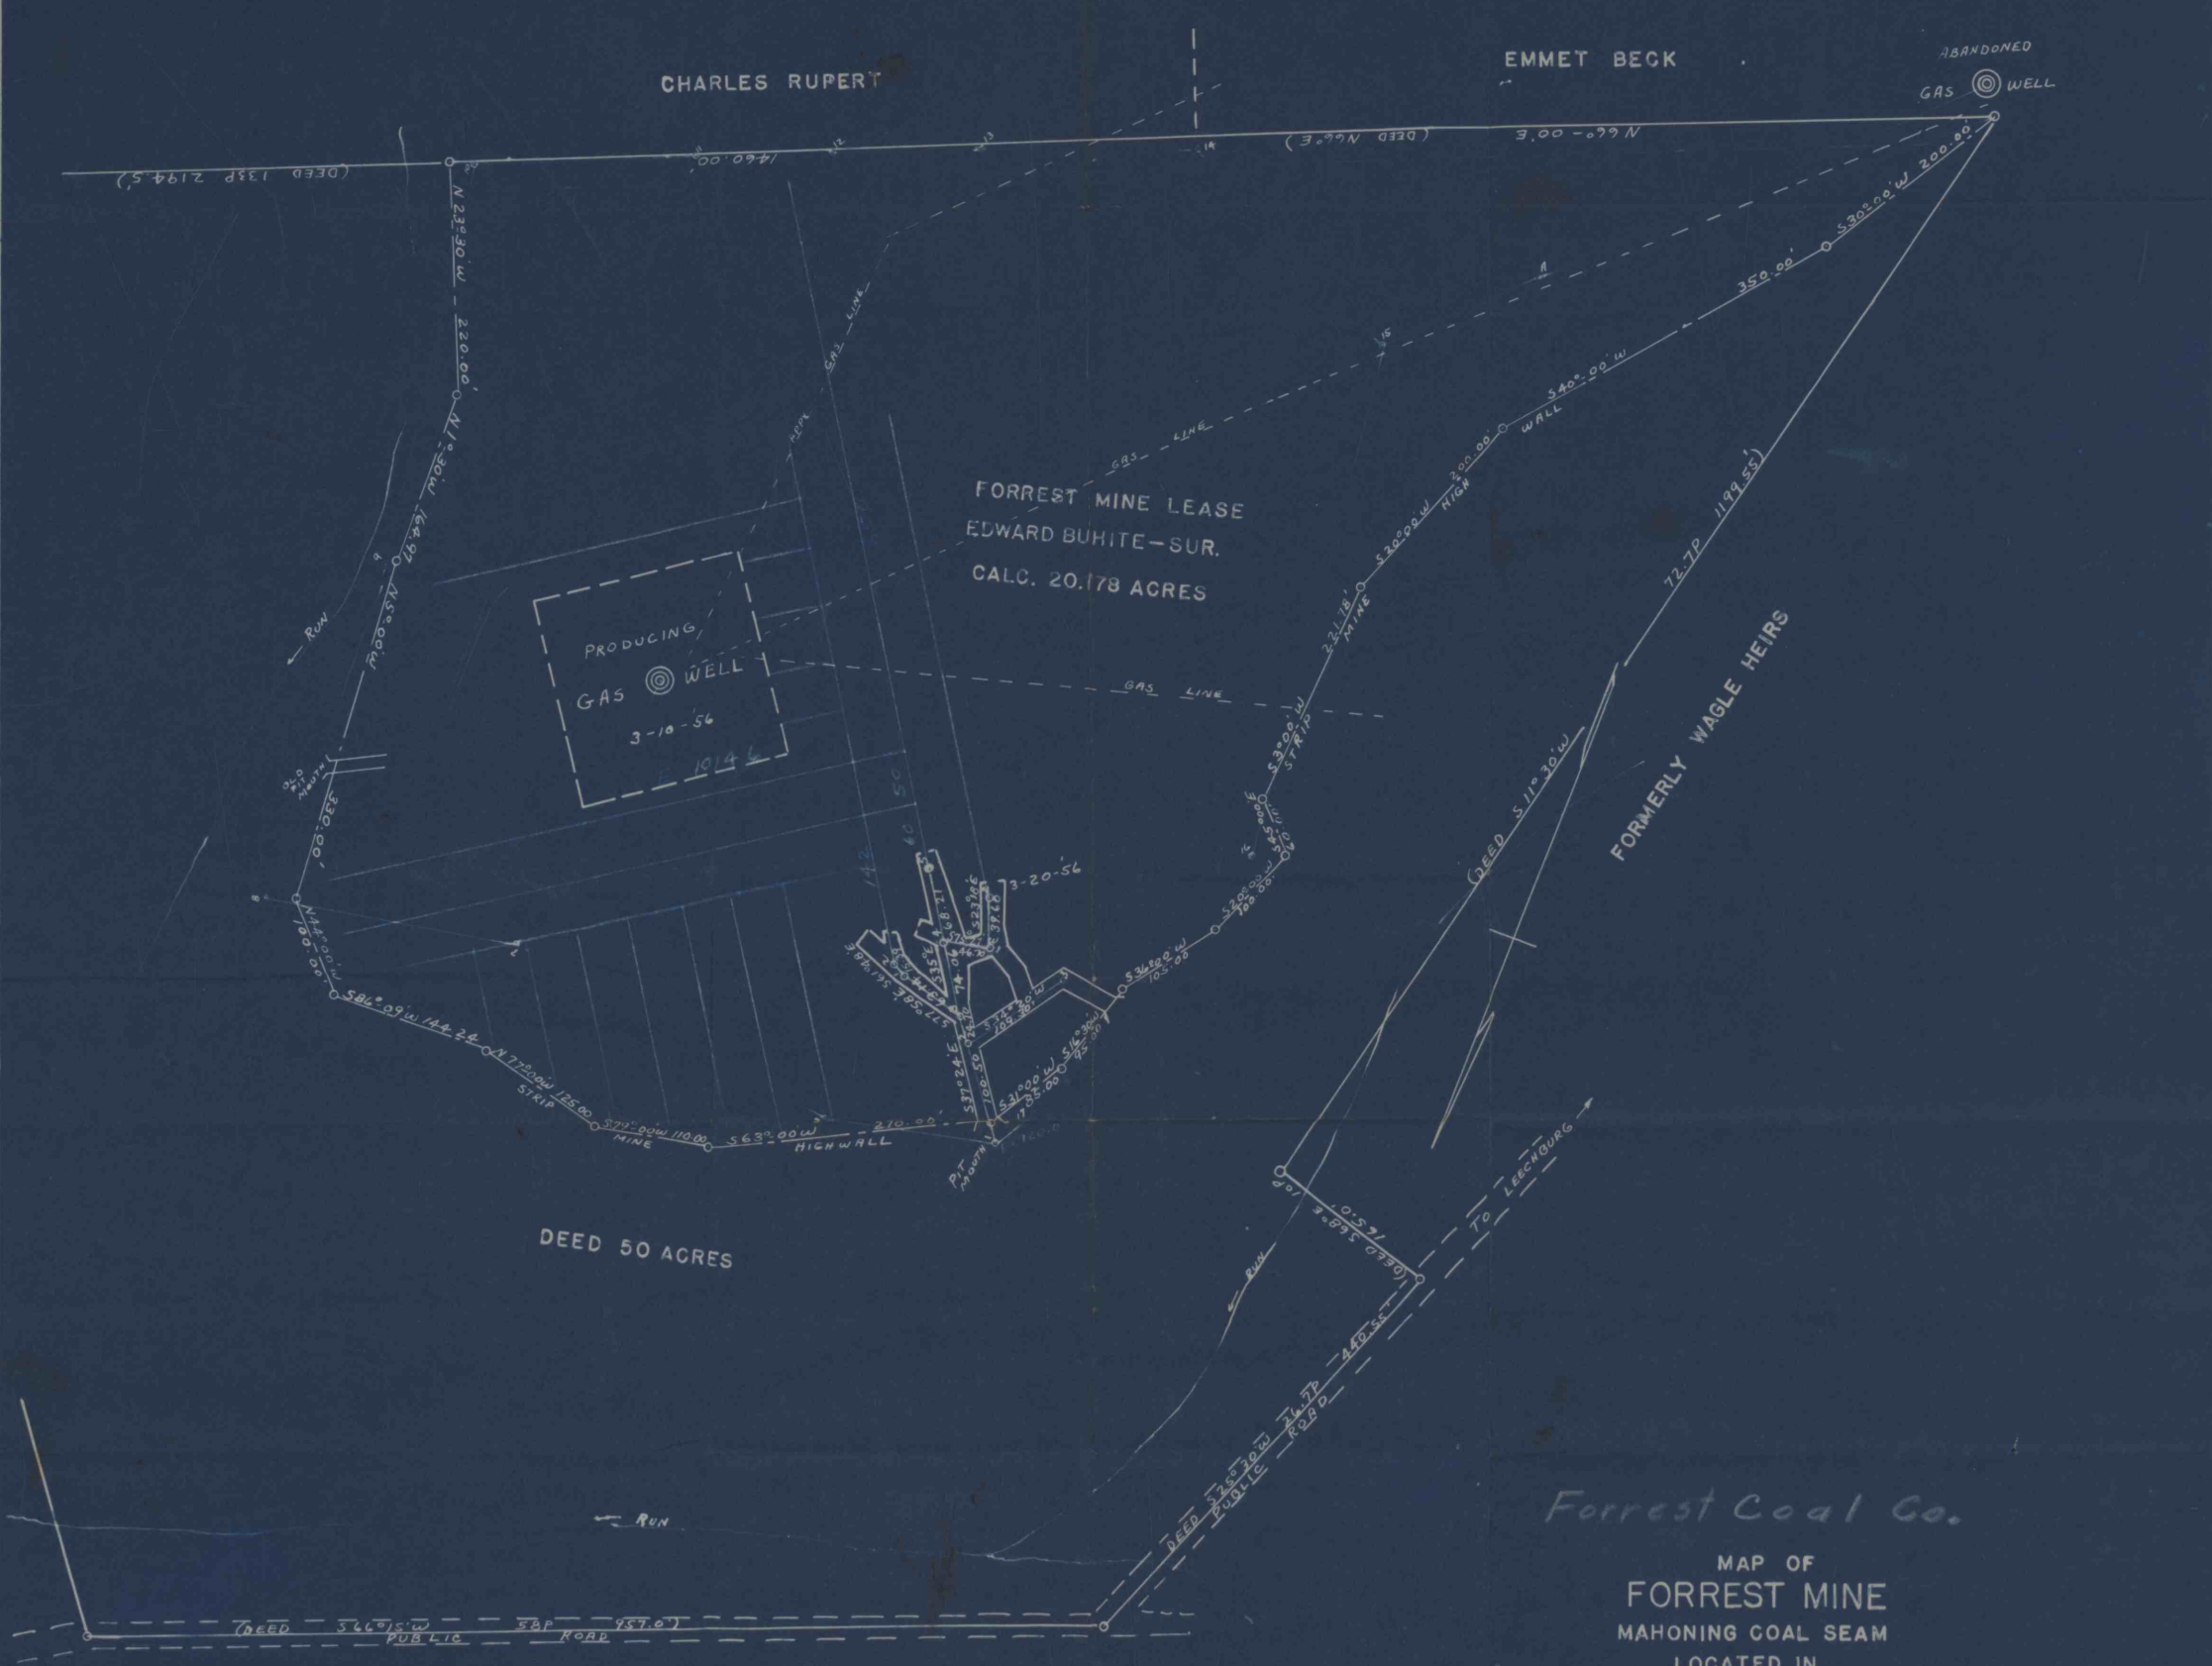

CHARLES RUPERT

EMMET BECK

ABANDONED GAS WELL

Forrest Coal Co.

MAP OF
FORREST MINE
 MAHONING COAL SEAM
 LOCATED IN

BURRELL TWP. - ARMSTRONG CO. - PENNA. *Dist 2*
 SCALE 1 INCH = 100 FEET - MARCH 10, 1956
 CHARLES S. KLINGENSMITH - R.P.S. 2 28 E
 LEECHBURG, PENNA.