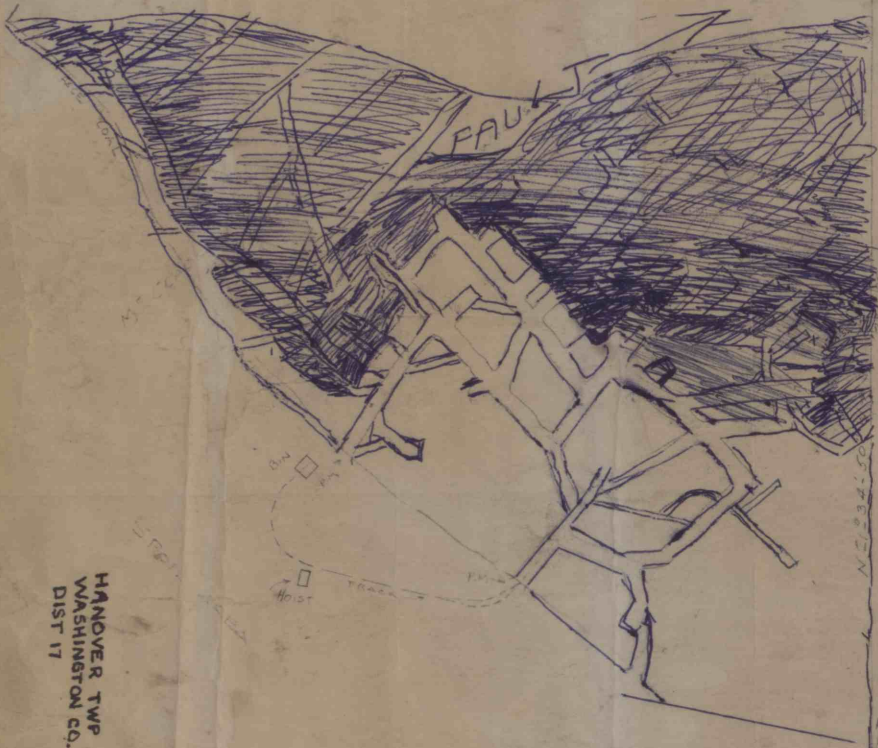

NICK IONNE LANDS

N 63° 56' 45\"/>

HANOVER TWP
SCHOOL LANDS
712 AC.

DEULAH GARDNER
10 AC. SUR.

Barnhart, Henry 17-1956
Barnhart No. 1 WAS

GARDNER FARM
25.519 AC
SUR.

HANOVER TWP
WASHINGTON CO.
DIST 17

BARNHART CORL CO.
HARRISBURG, PA.
NEA SWREMENTS
UP TO DATE
8/24/57

PLAN
SHOWING
MINING OPERATION
McCRACKEN FARM
HANOVER TWP. WASH. CO. PA.
Nov, 1955

1" = 100'

GEN'L ENGR'G
WEIRTON, W.VA.