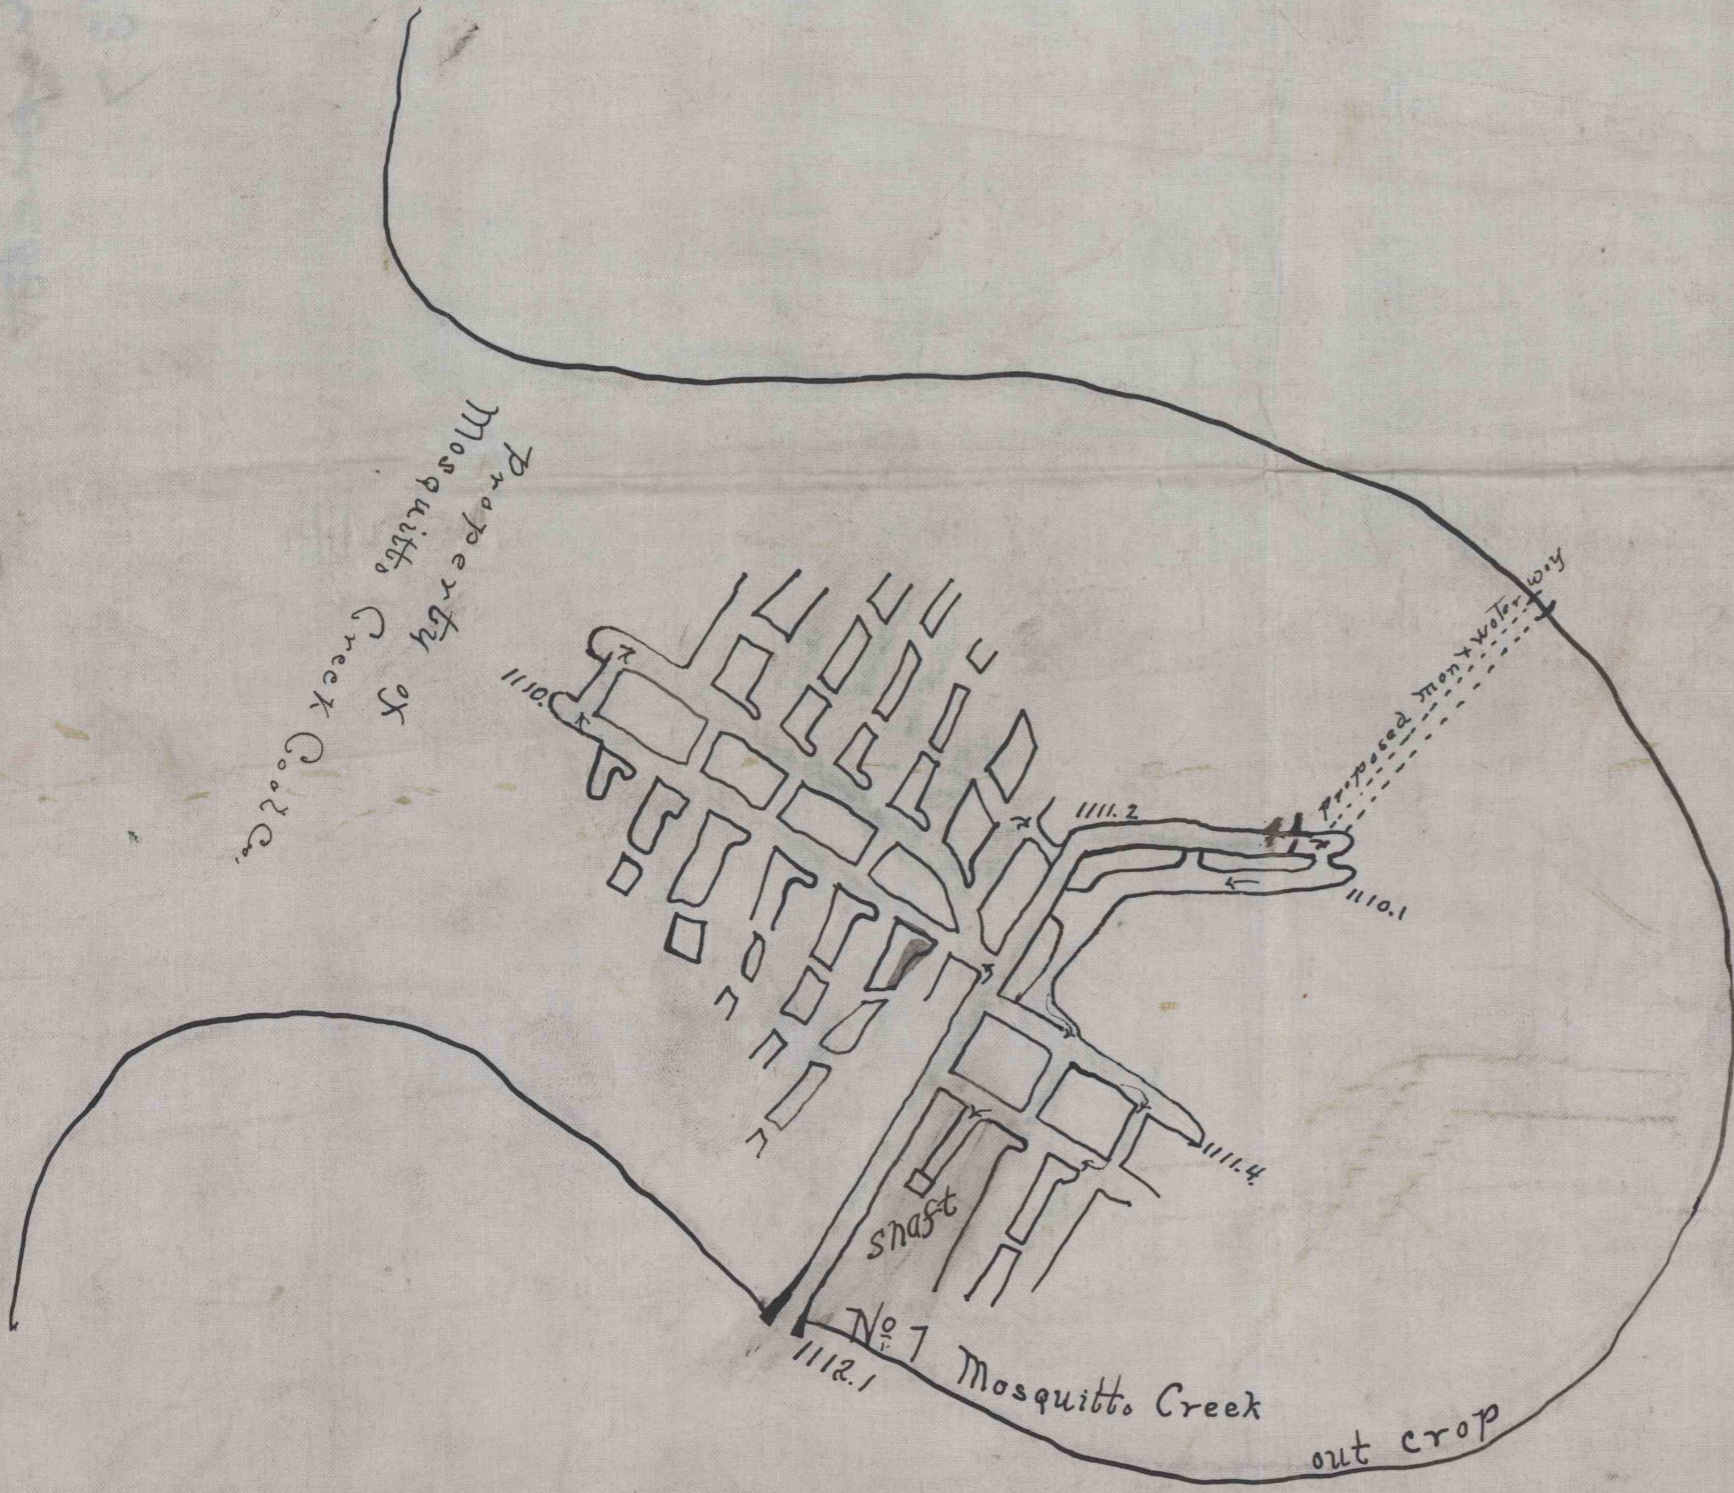

Matthew Shedeck's
Mine Near
Karthaus Pa.

scale = 1" = 100ft
I.M. Kelley

Property of
Mosquito Creek Coal Co.

Proposed Mosquito
Creek

90/5/5 partition S

No. 7 Mosquito Creek
out crop