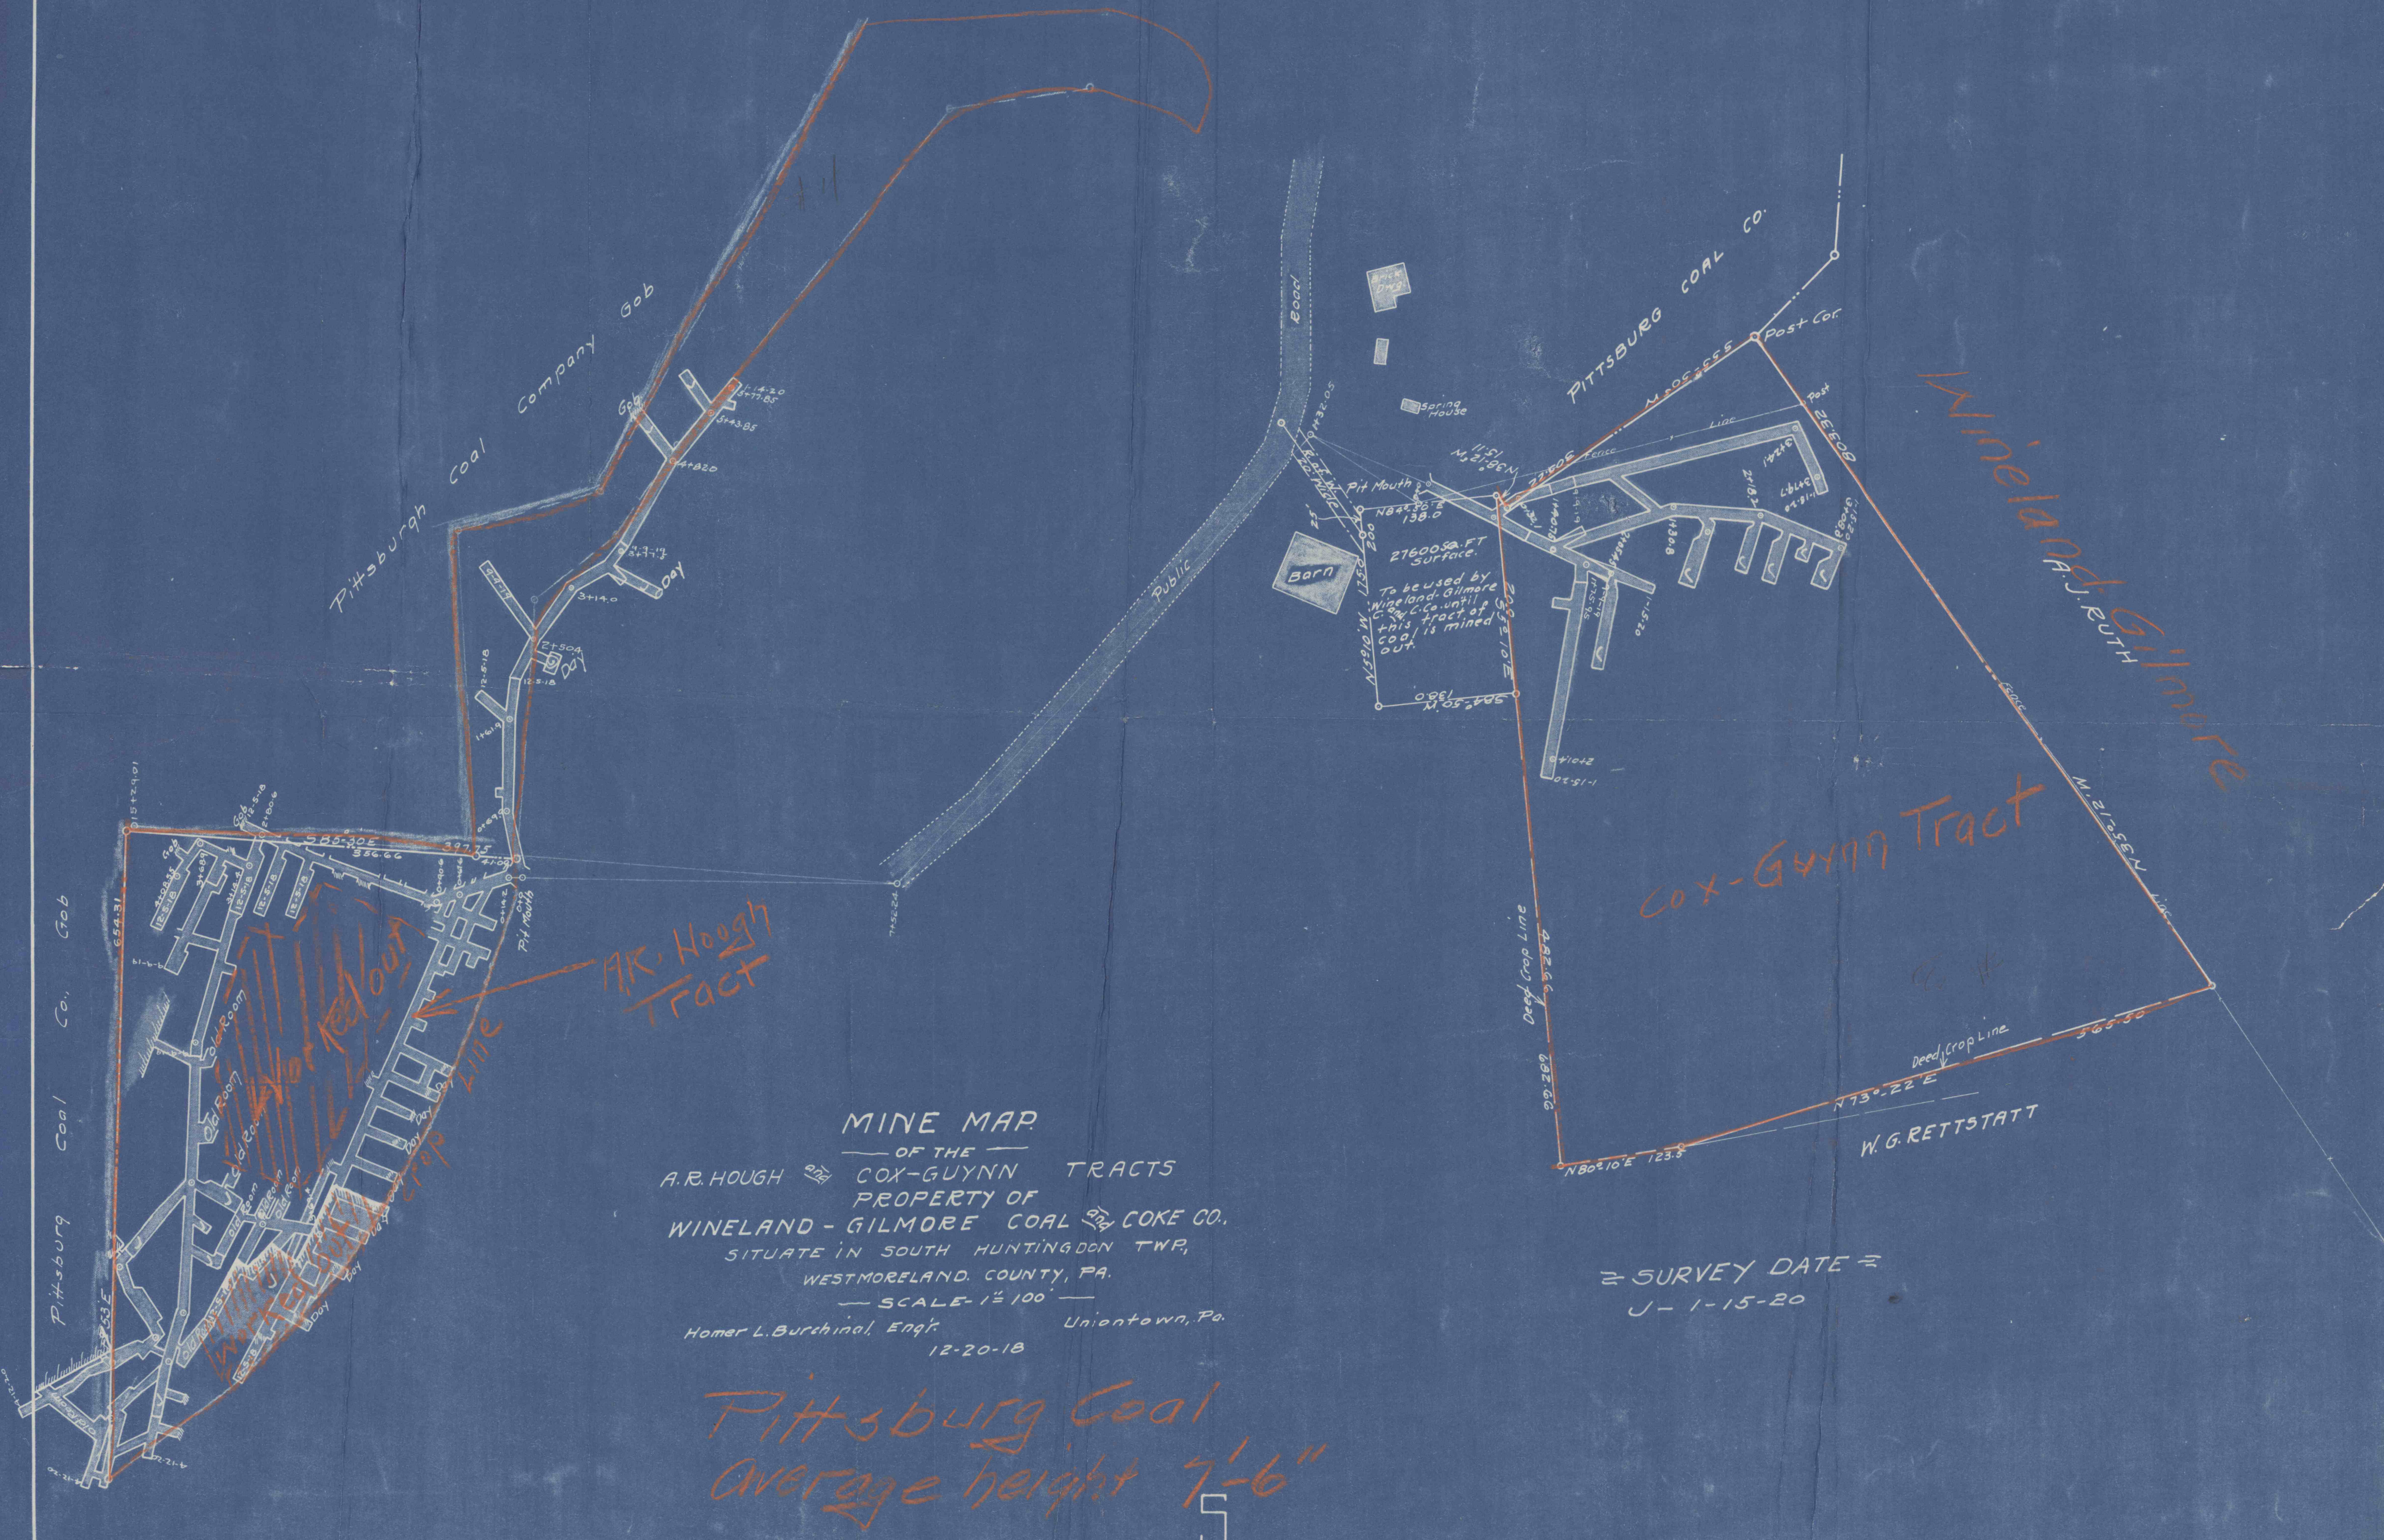

N

MINE MAP  
 OF THE  
 A.R. HOUGH <sup>227</sup> COX-GUINN TRACTS  
 PROPERTY OF  
 WINELAND - GILMORE COAL <sup>227</sup> COKE CO.,  
 SITUATE IN SOUTH HUNTINGDON TWP,  
 WESTMORELAND COUNTY, PA.  
 SCALE - 1" = 100'  
 Homer L. Burchinal, Engr. Uniontown, Pa.  
 12-20-18

≈ SURVEY DATE ≈  
 J - 1 - 15 - 20

Pittsburg Coal  
 Average height 7'-6"

1 MINE OPENING  
 NAME " WINMORE

Wineland-Gilmore

Cox-Guynn Tract

W. G. RETTSTATT