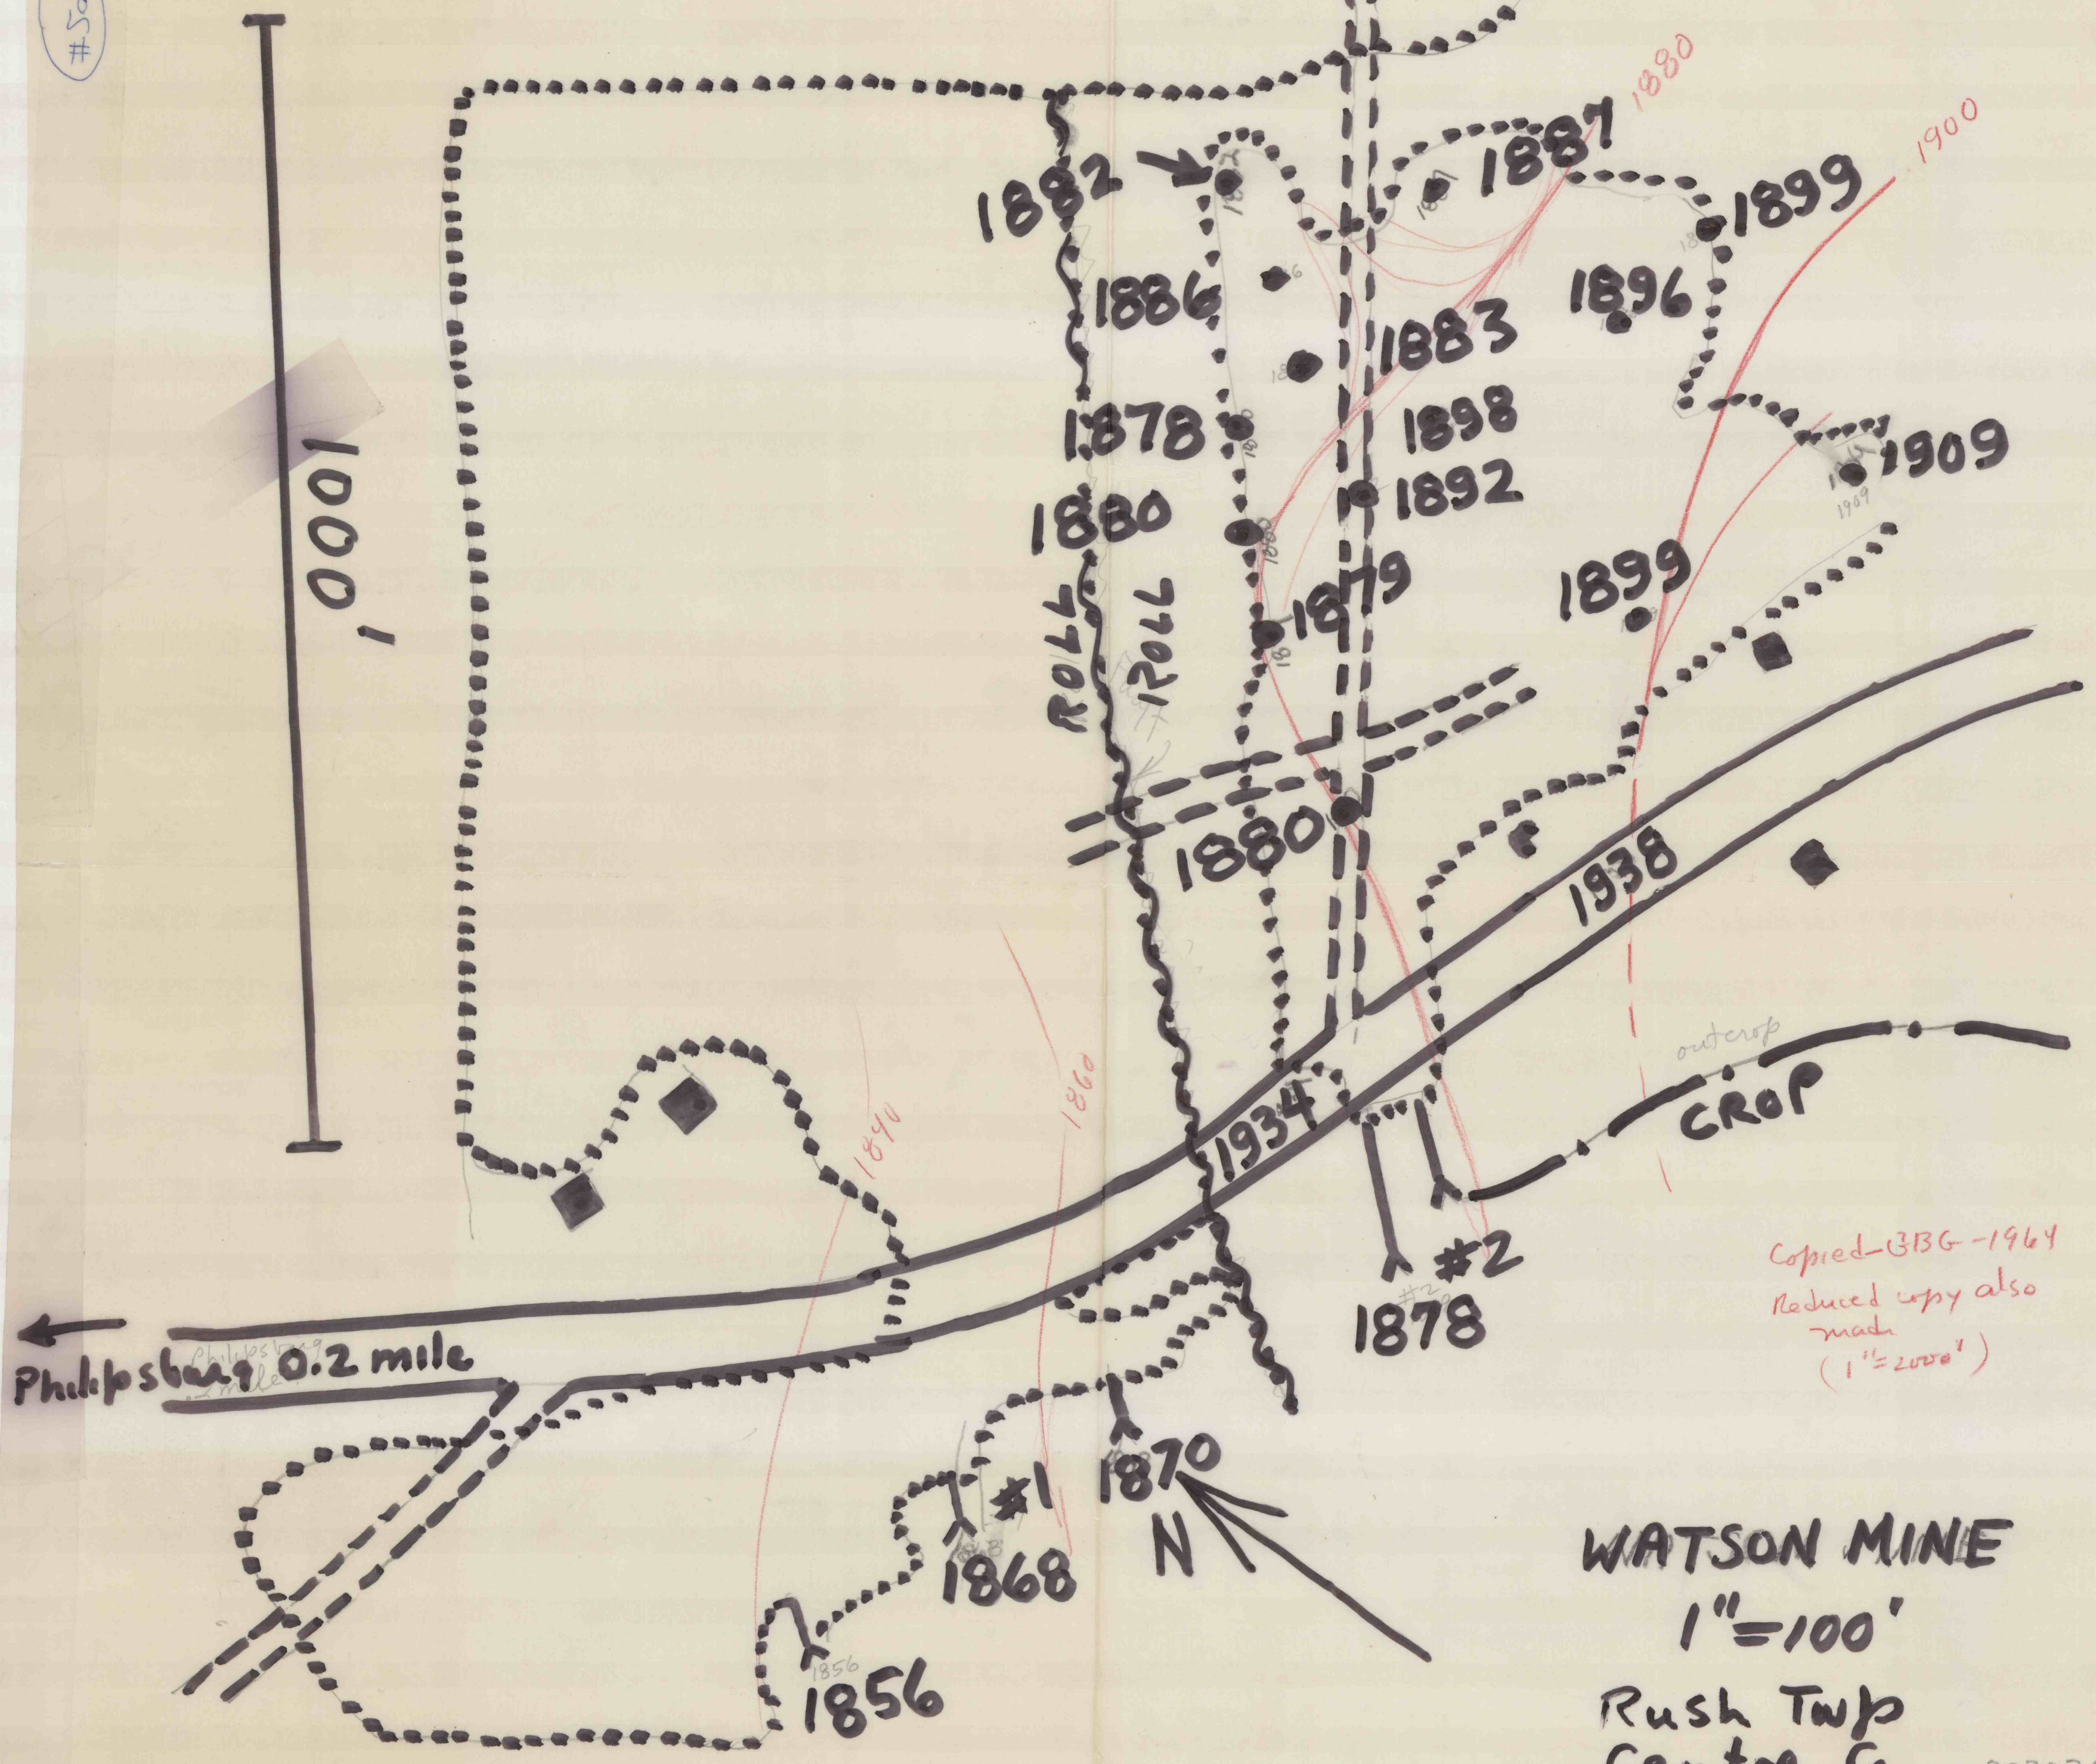

#5411d

Copied-GBG-1964
 Reduced copy also
 made
 (1"=2000')

WATSON MINE
 1"=100'
 Rush Twp
 Centre Co

303075

303075