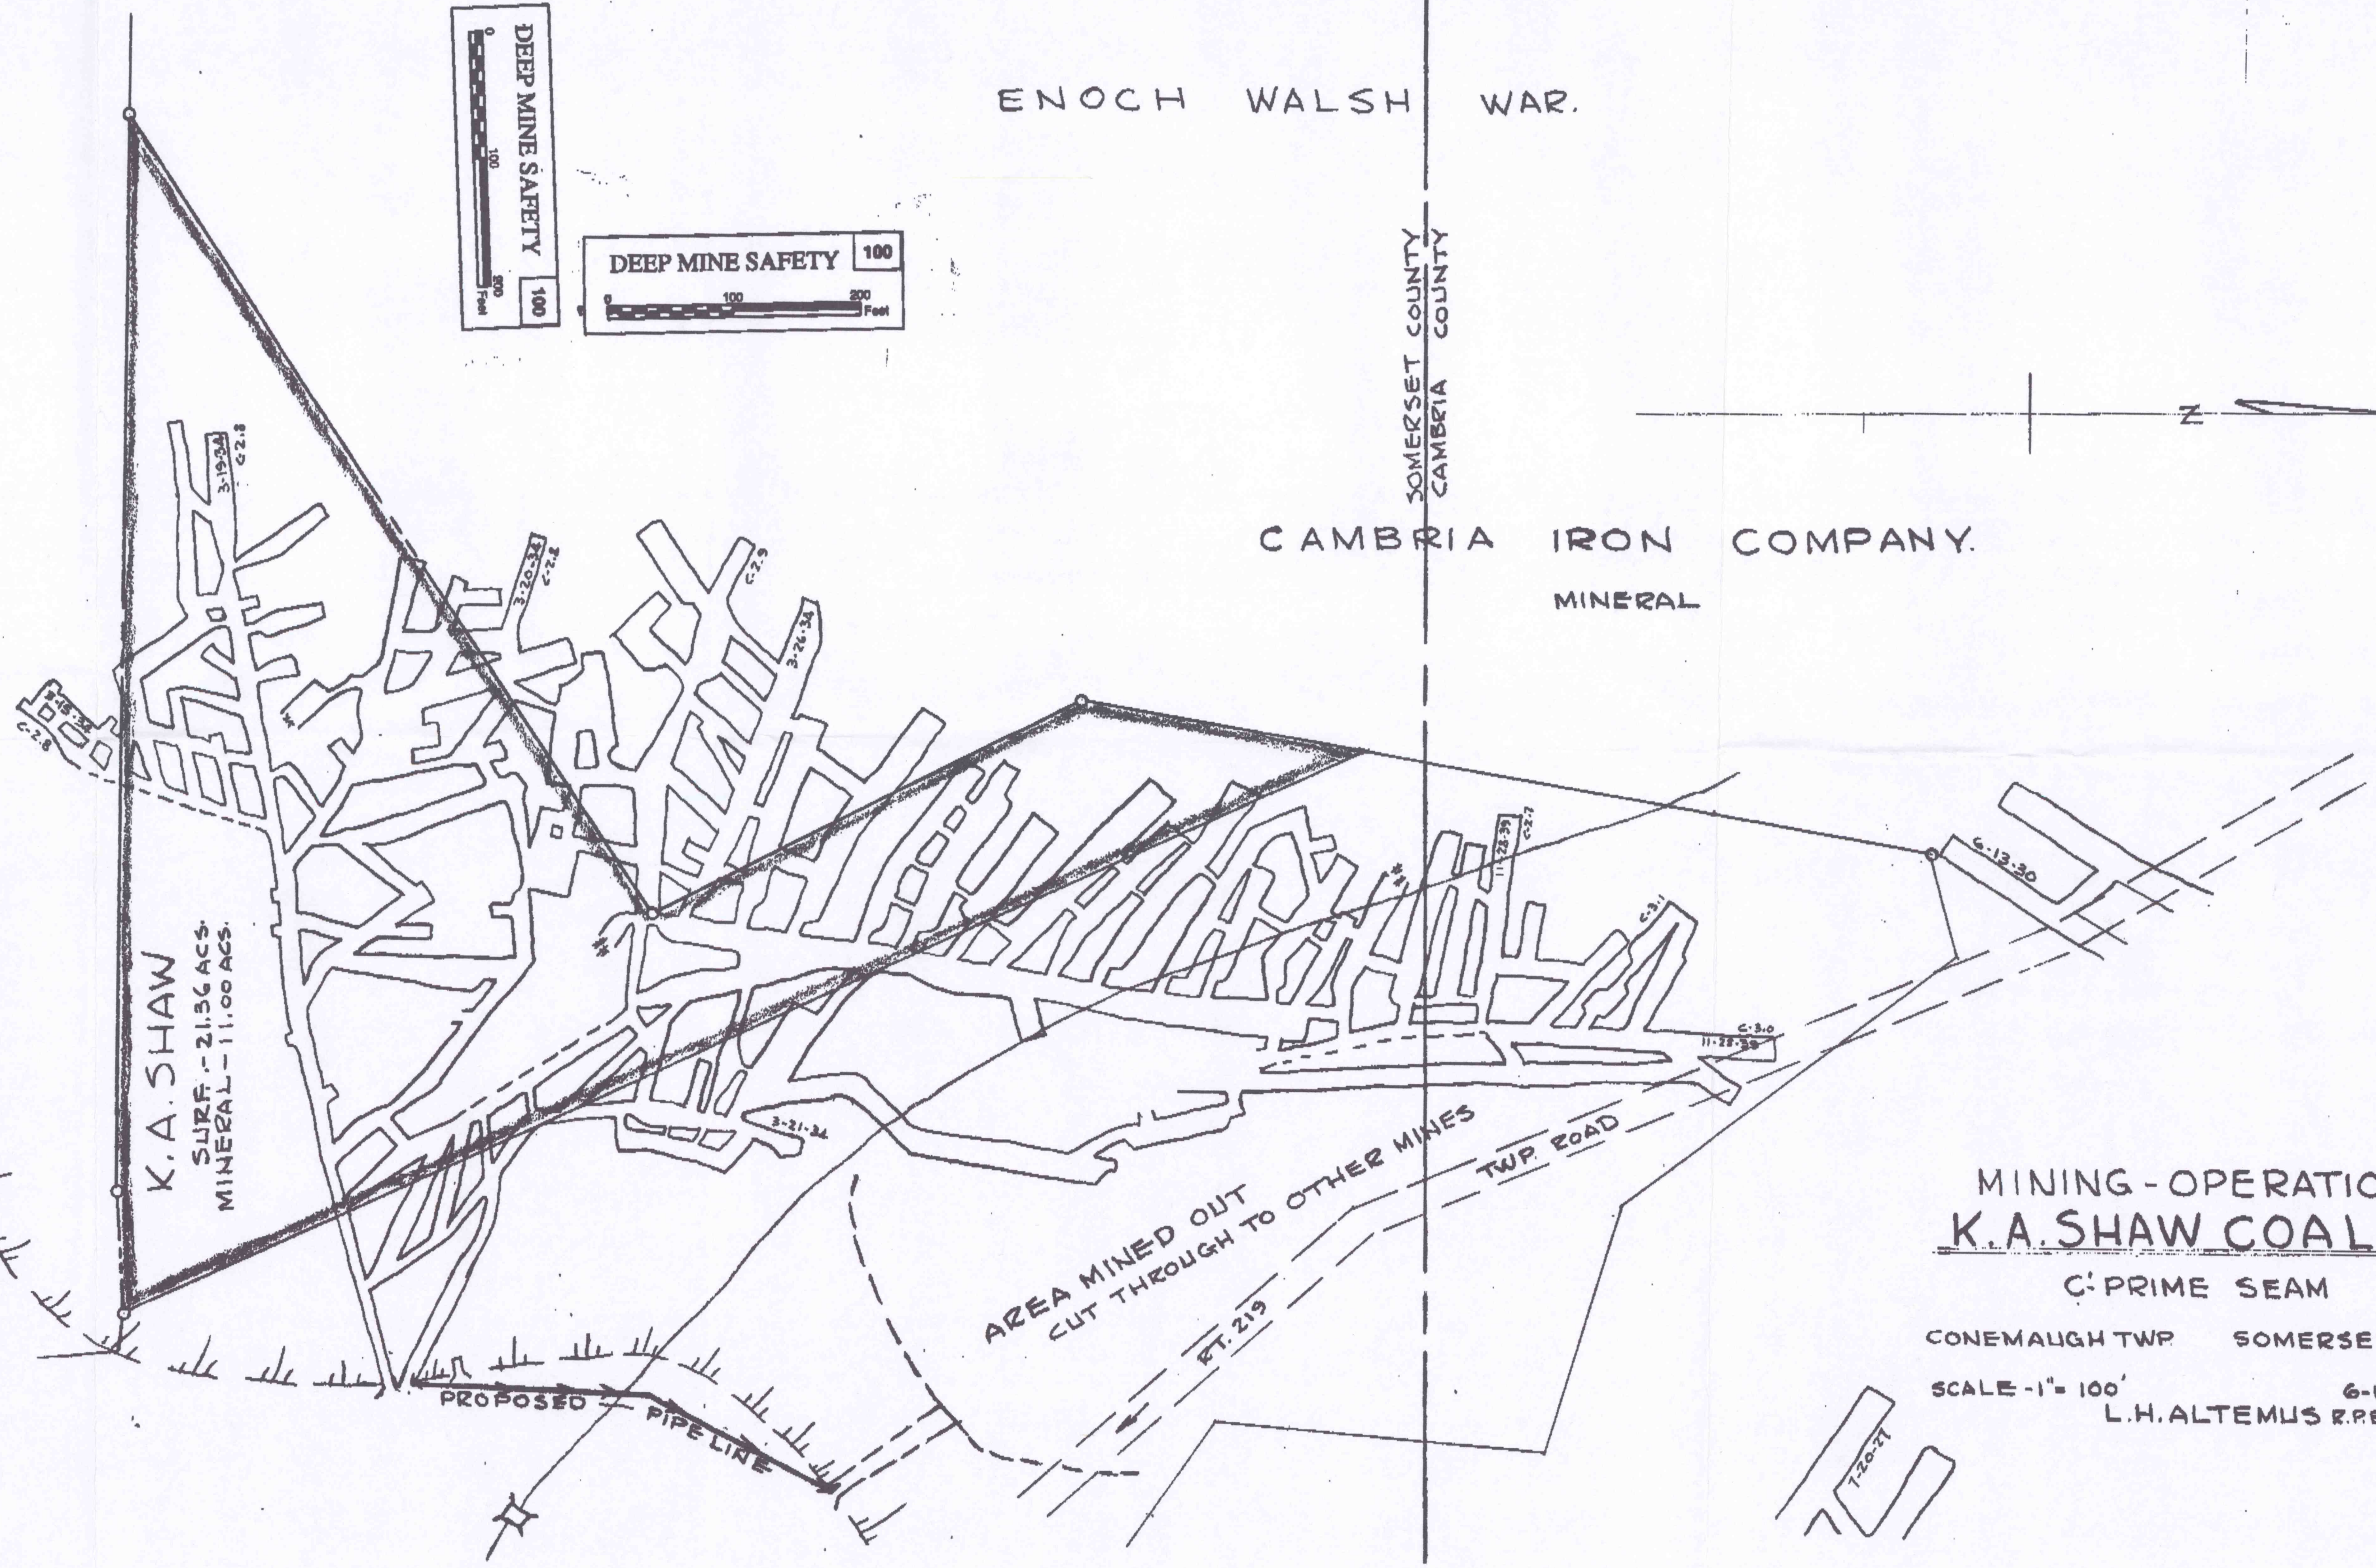

ENOCH WALSH WAR.

SOMERSET COUNTY  
CAMBRIA COUNTY

CAMBRIA IRON COMPANY.  
MINERAL

CABLE MINE

UPPER KITTANNING SEAM  
PRIME  
OFFCROP

K.A. SHAW  
SURF - 21.36 ACS.  
MINERAL - 11.00 ACS.

AREA MINED OUT  
CUT THROUGH TO OTHER MINES

FT. 219

TWP. ROAD

MINING - OPERATION  
K.A. SHAW COAL CO.

C: PRIME SEAM

CONEMAUGH TWP. SOMERSET CO. PA.

SCALE - 1" = 100' 6-18-1960  
L.H. ALTEMUS R.P.E.