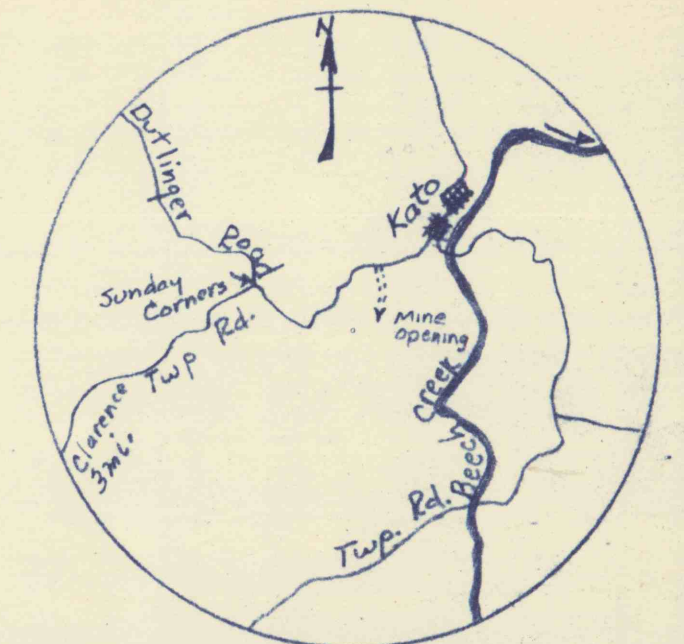

PA. DEPT. OF FORESTS & WATERS SURFACE  
RIVER HILL COAL CO. COAL

Location Map

RIVER HILL COAL CO.  
KYLERTOWN, PA.

Kato Deep Mine *Dist. 8*  
Snow Shoe Twp. Centre Co. Pa.

SCALE: 1" = 100'	DATE: 10-11-57	DRAWN BY: W.S.M.
ALLEN G. BUTLER PROFESSIONAL ENGINEER		NO. 40091