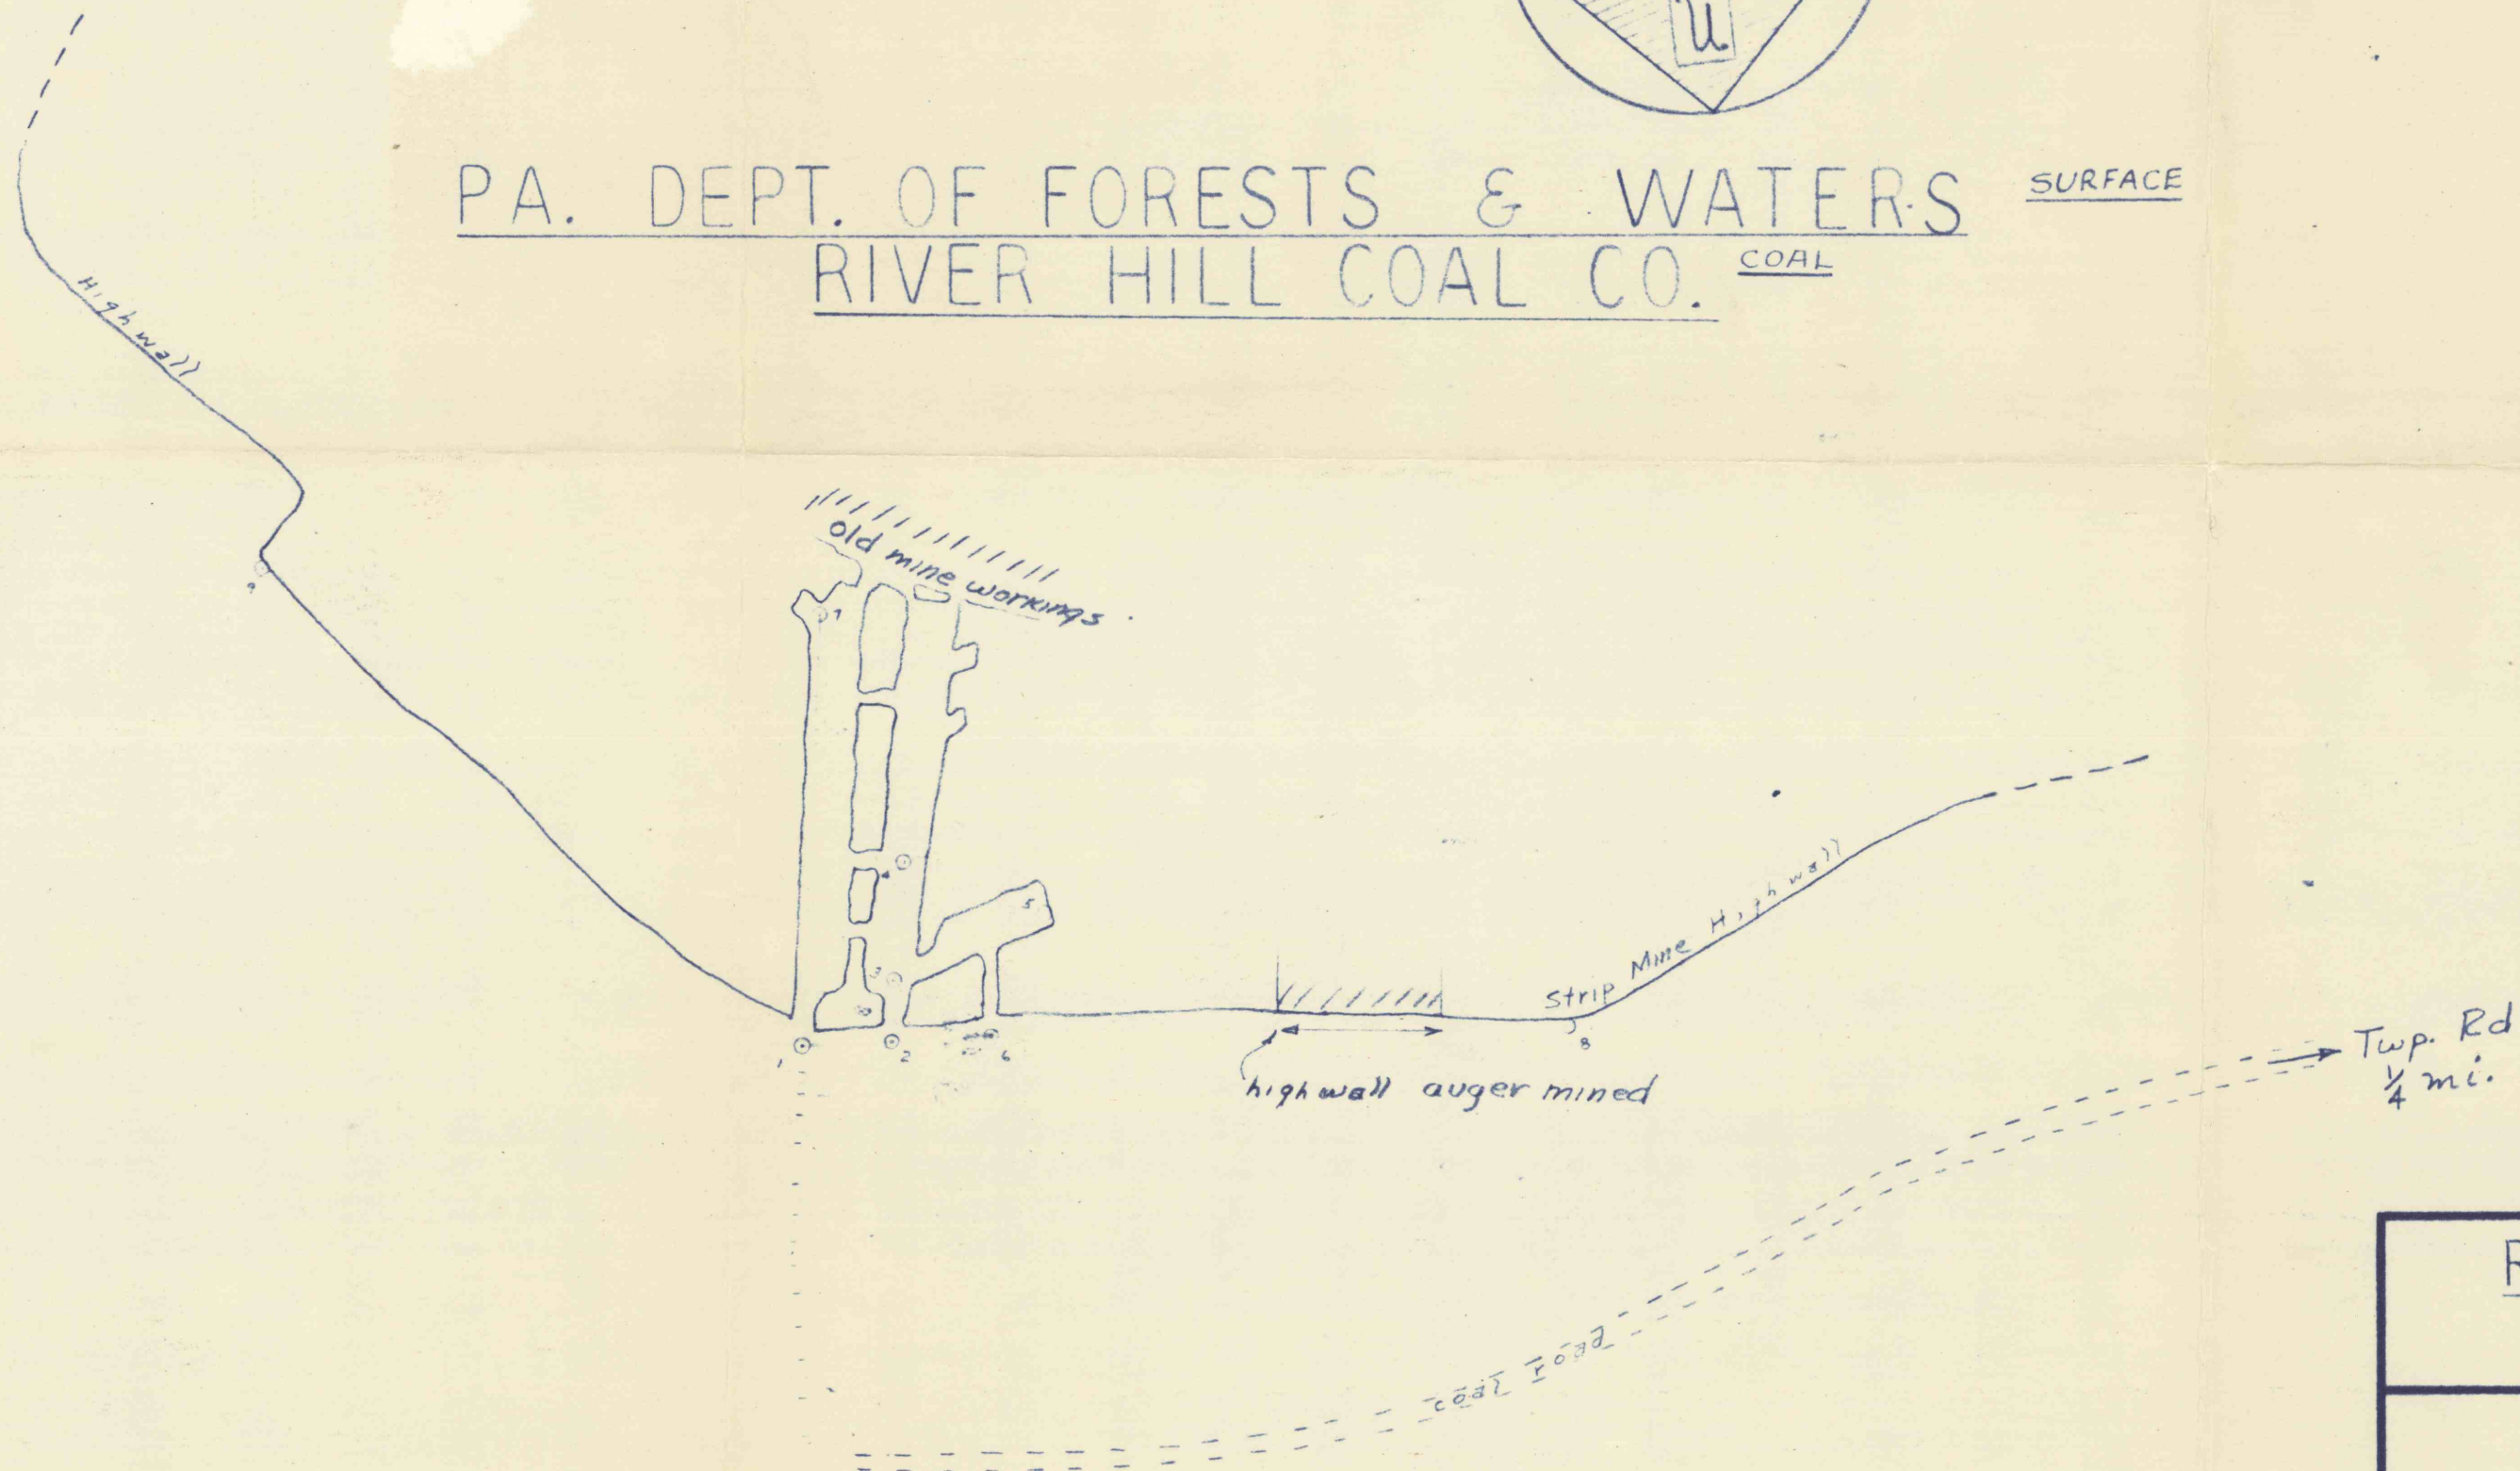

PA. DEPT. OF FORESTS & WATERS SURFACE  
RIVER HILL COAL CO. COAL

Location Map

RIVER HILL COAL CO.  
KYLERTOWN, PA.

Kato Deep Mine *Dist. 8*  
Snow Shoe Twp. Centre Co. Pa.

SCALE: 1" = 100'	DATE: 10-11-57	DRAWN BY: W.S.M.
ALLEN G. BUTLER PROFESSIONAL ENGINEER		NO. 40091