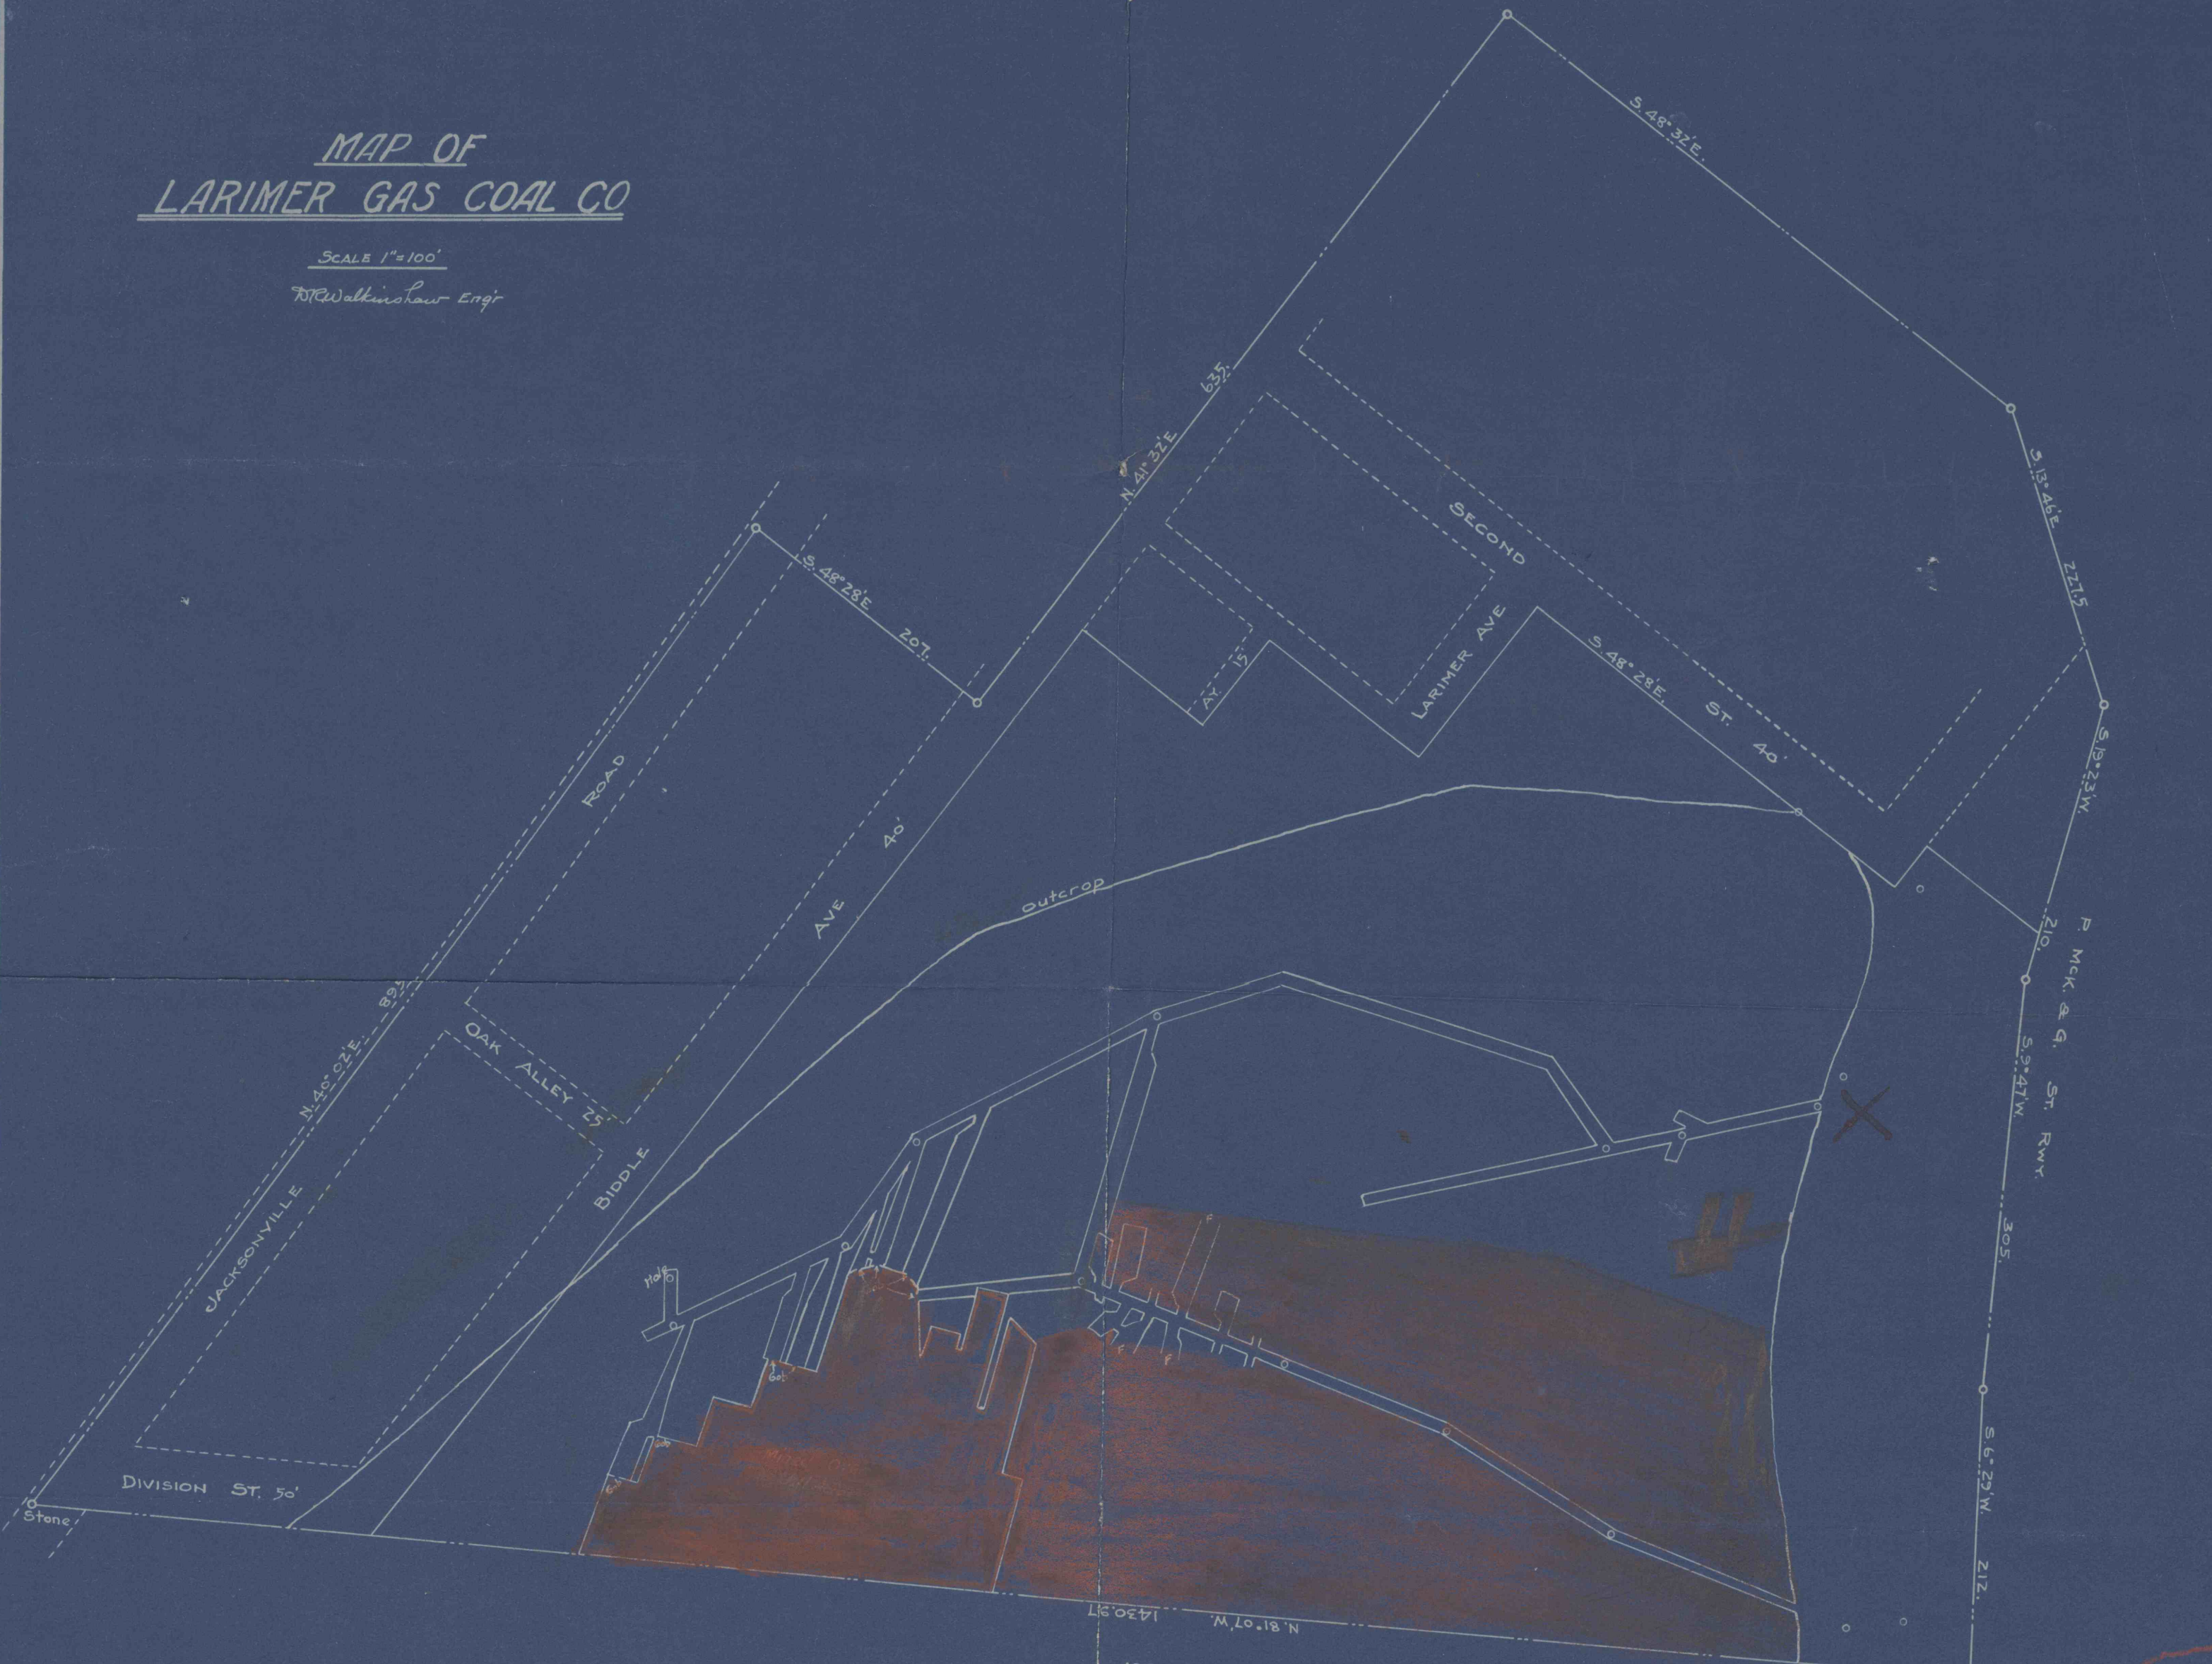

MAP OF  
LARIMER GAS COAL CO

SCALE 1"=100'  
D. C. Walker Law Engr

Surface and all coal was purchased, no actual acreage given, but when we opened at mark X and developed main entry we discovered coal marked in red had been mined by Westmoreland Coal Co. some twenty years ago