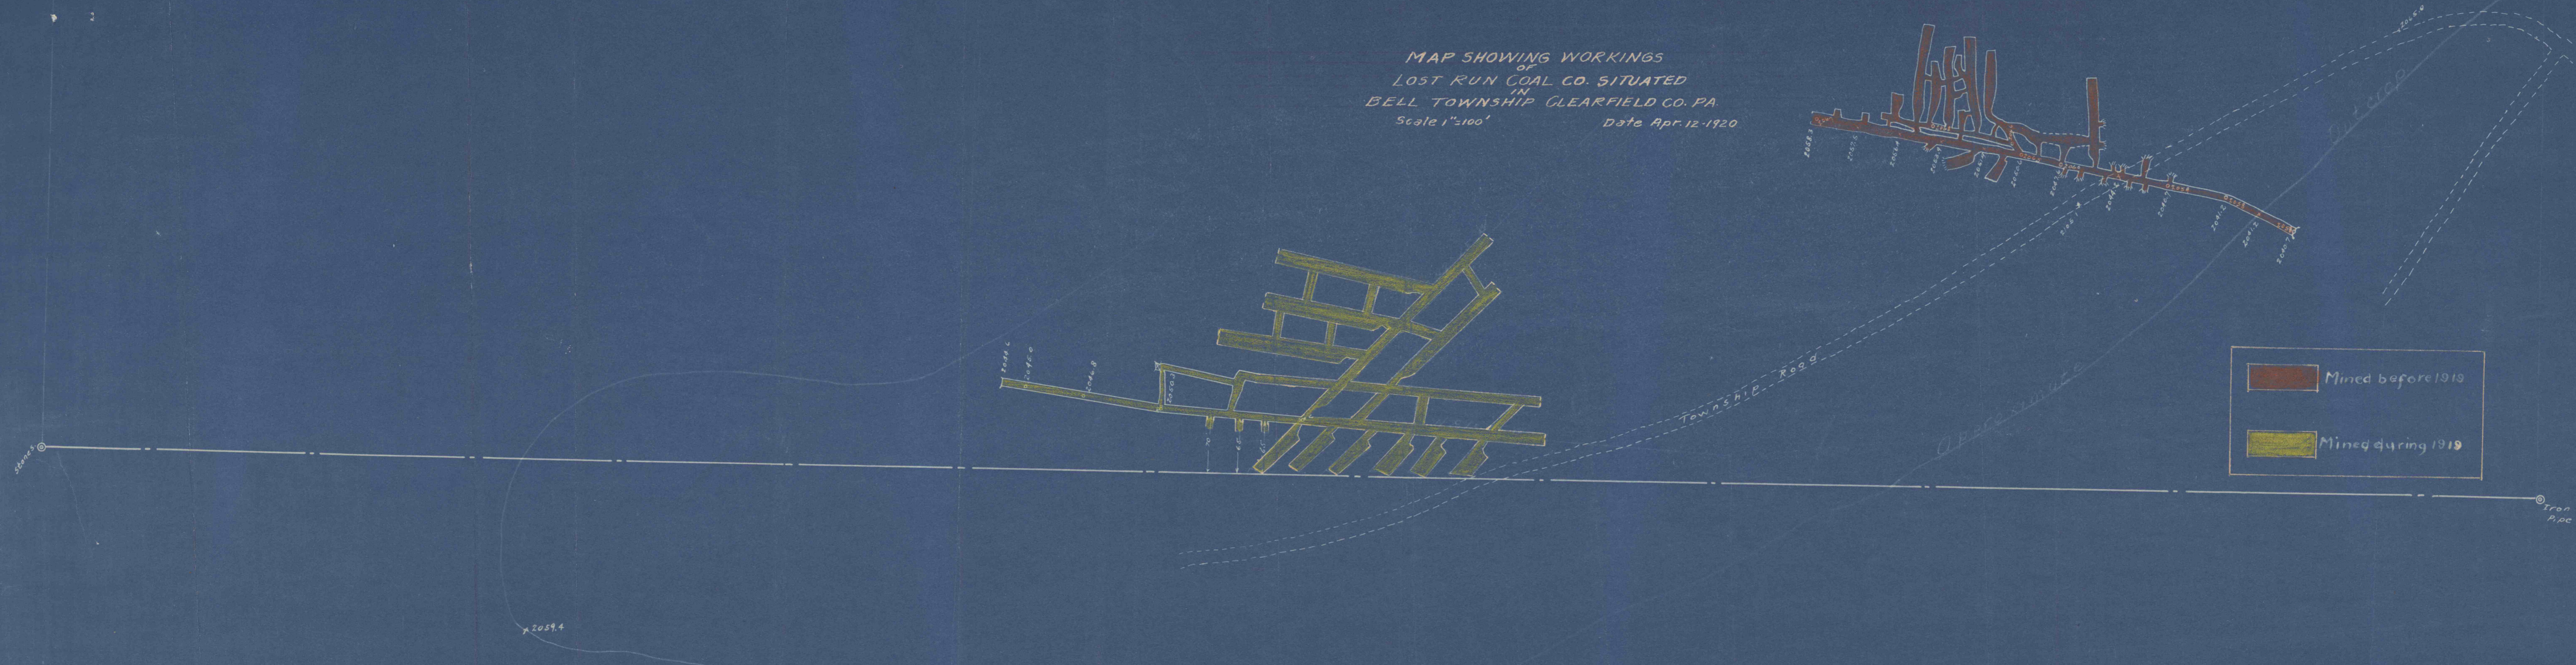

MAP SHOWING WORKINGS
 OF
 LOST RUN COAL CO. SITUATED
 IN
 BELL TOWNSHIP CLEARFIELD CO. PA.
 Scale 1"=100' Date Apr. 12-1920

	Mined before 1919
	Mined during 1919

stone

2059.4

Iron Pipe

TOWNSHIP ROAD

DIP CROP