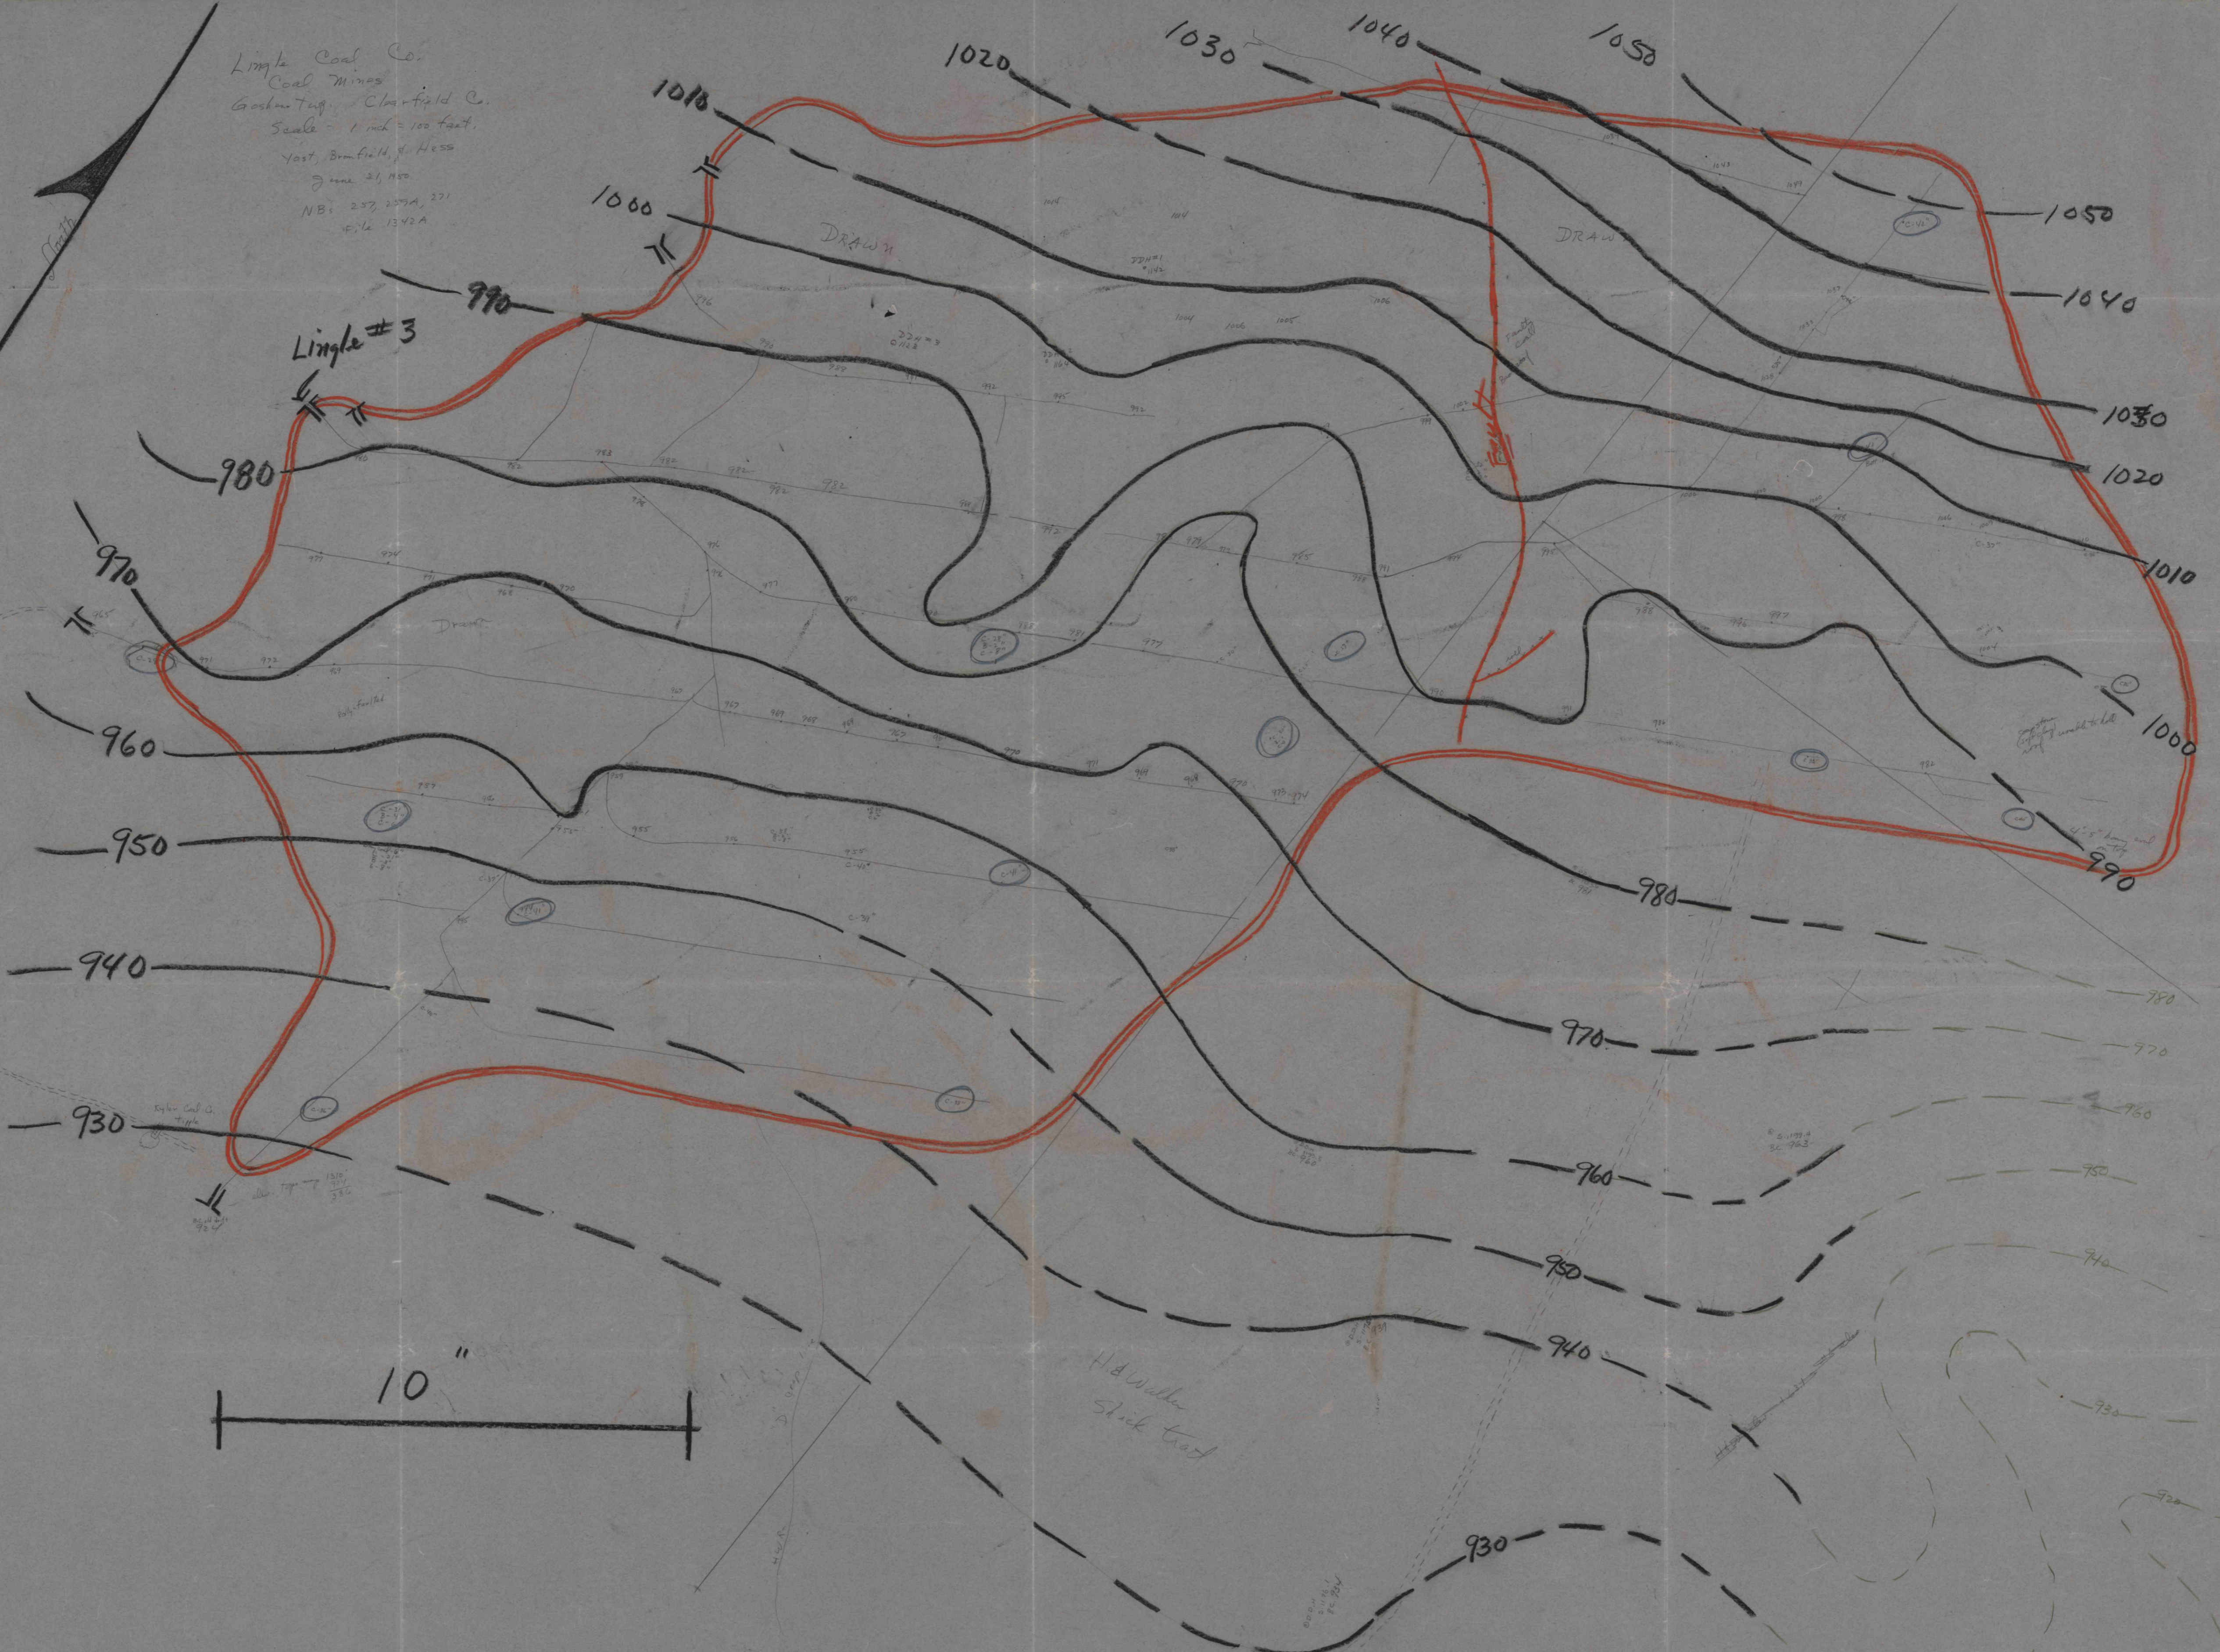

Lingle Coal Co.  
Coal Mines  
Goshen Twp., Clarfield Co.  
Scale - 1 inch = 100 feet.  
Yost, Brumfield, & Hess  
June 21, 1900  
NB: 257, 259A, 271  
File 1342A

10"

H. & W. stick track

Lingle #3

DRAWN

DRAWN