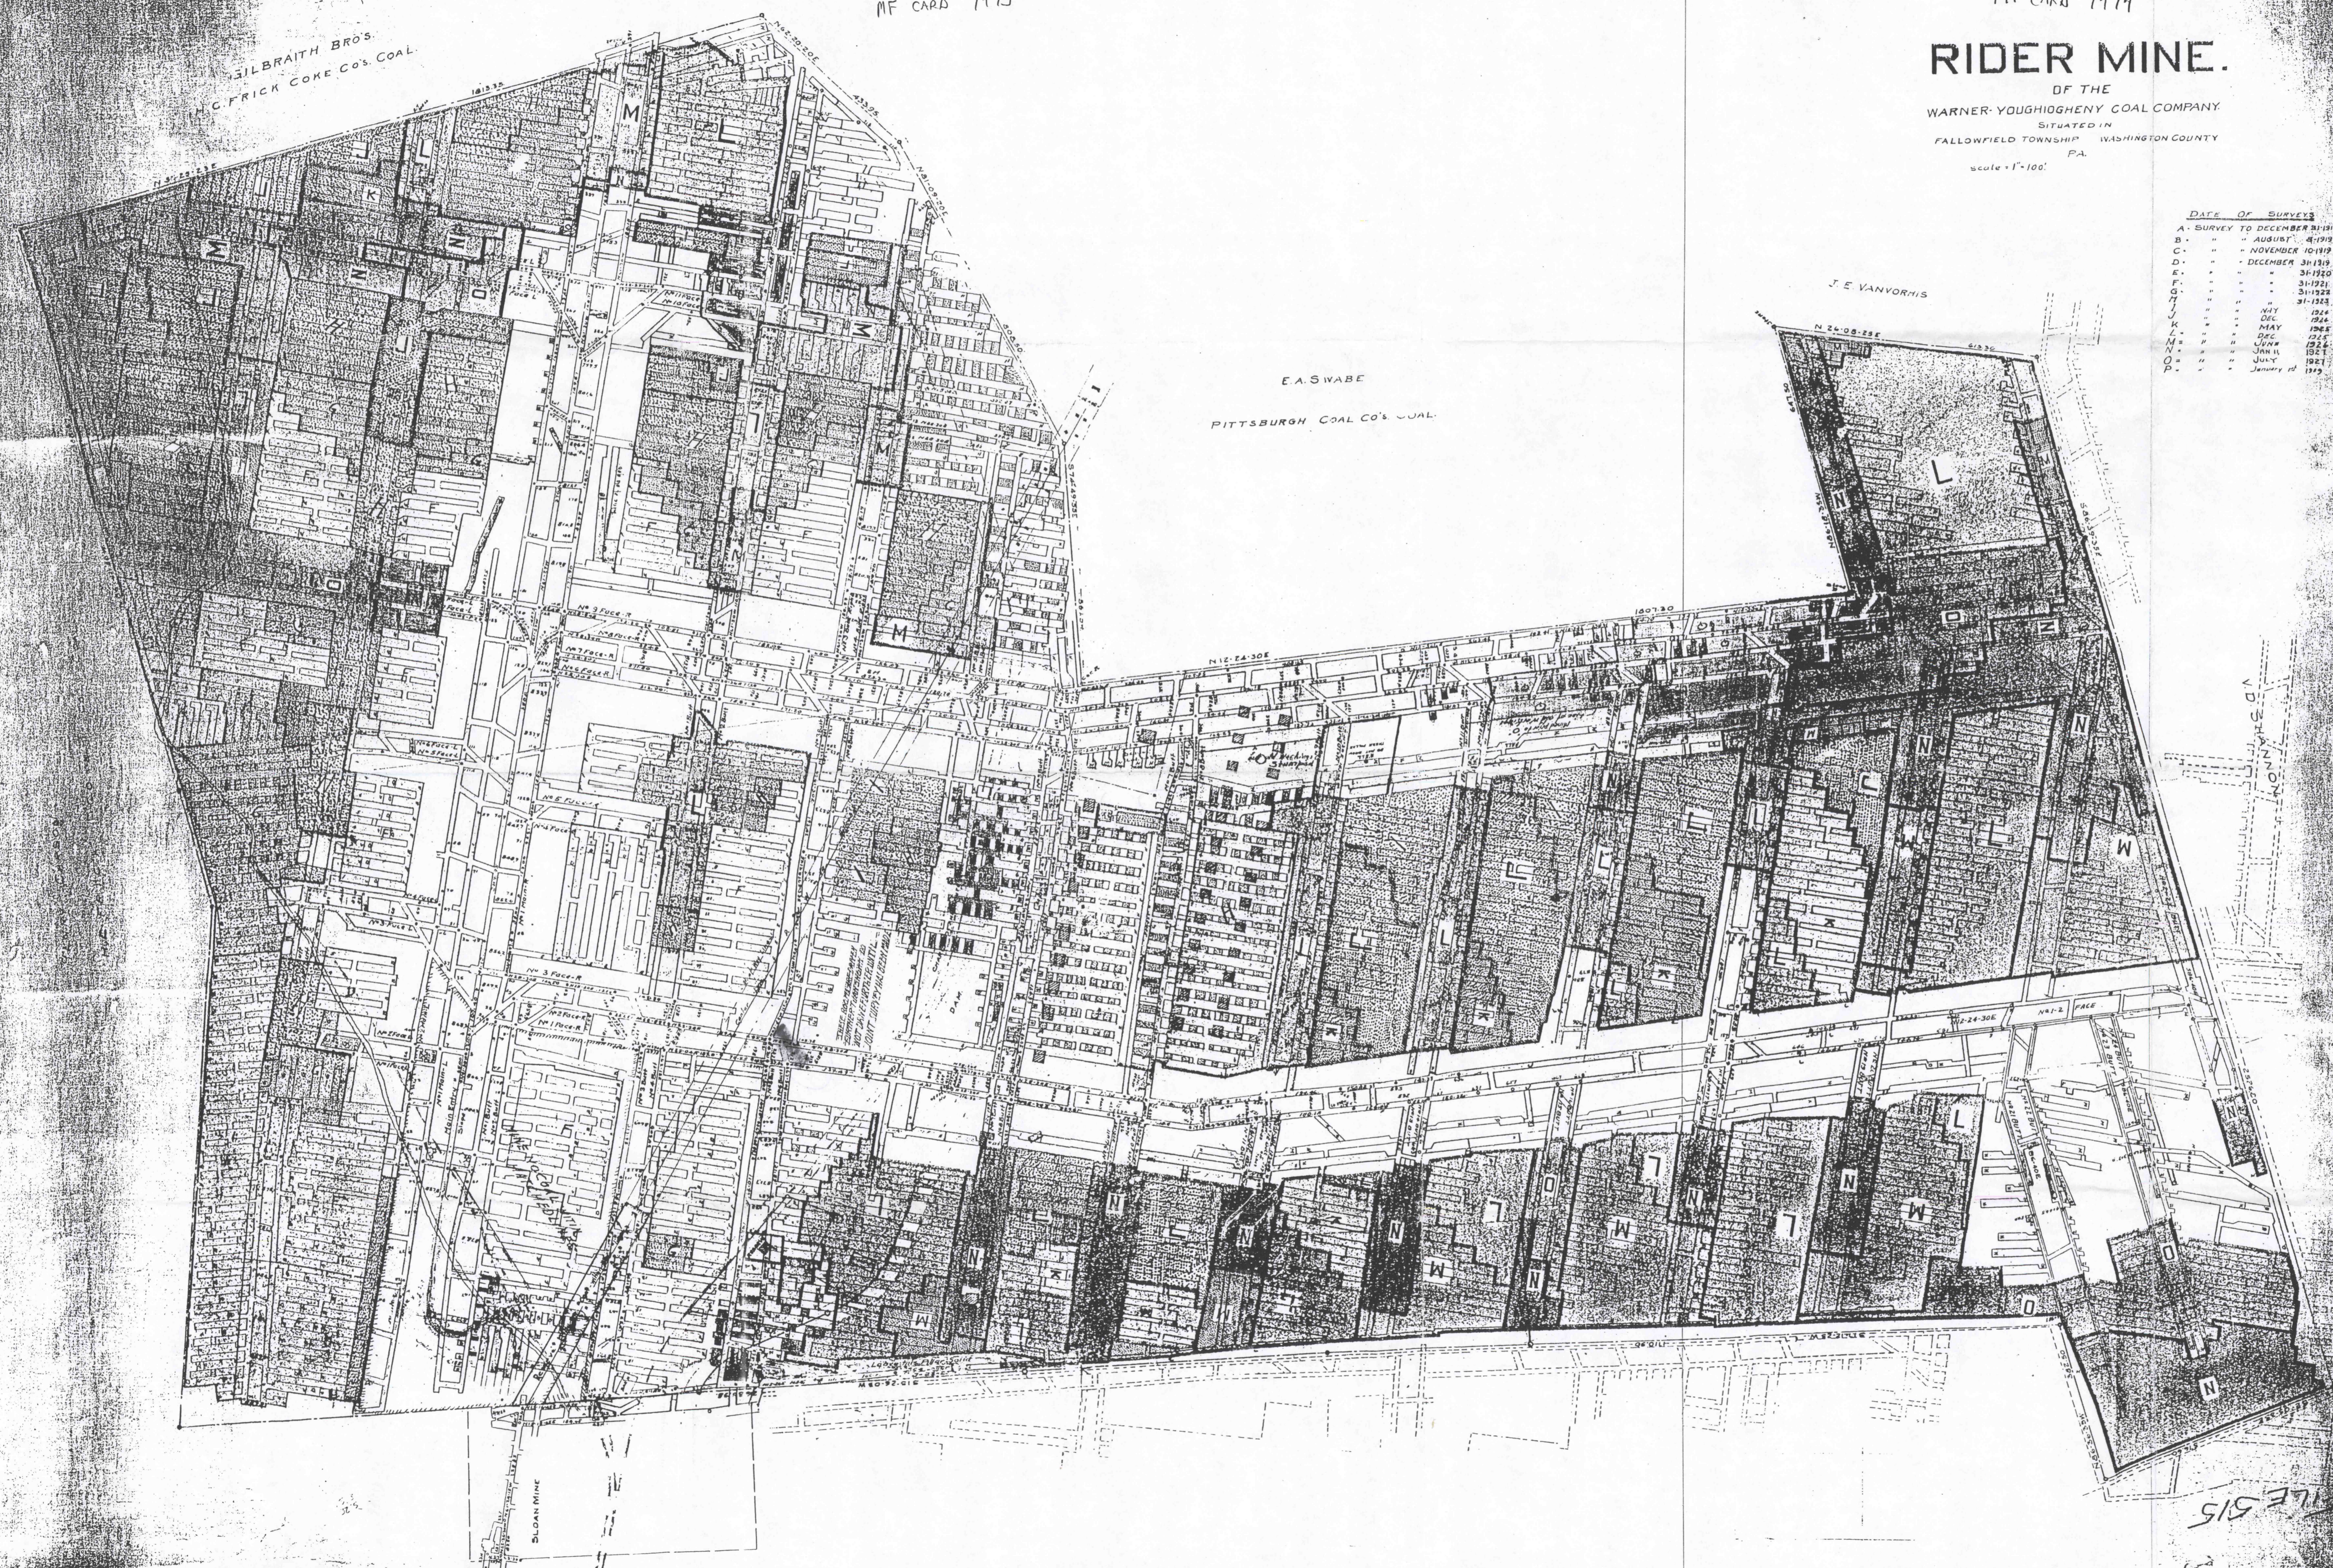

MF CARD 7475

MF CARD 7474

~~#~~ #2285

GILBRAITH BROS.  
C. FRICK COKE CO'S COAL

# RIDER MINE.

OF THE  
WARNER-VOUGHIGHENY COAL COMPANY  
SITUATED IN  
FALLOWFIELD TOWNSHIP WASHINGTON COUNTY  
PA.

Scale = 1" = 100'

DATE OF SURVEY

A.	SURVEY TO DECEMBER 31 1914
B.	" " " AUGUST 4 1919
C.	" " " NOVEMBER 10 1919
D.	" " " DECEMBER 31 1919
E.	" " " 31 1920
F.	" " " 31 1921
G.	" " " 31 1922
H.	" " " 31 1923
I.	" " " 1924
J.	" " " MAY 1924
K.	" " " MAY 1925
L.	" " " DEC 1925
M.	" " " MAY 1926
N.	" " " JAN 15 1927
O.	" " " JUNE 1927
P.	" " " January 1929