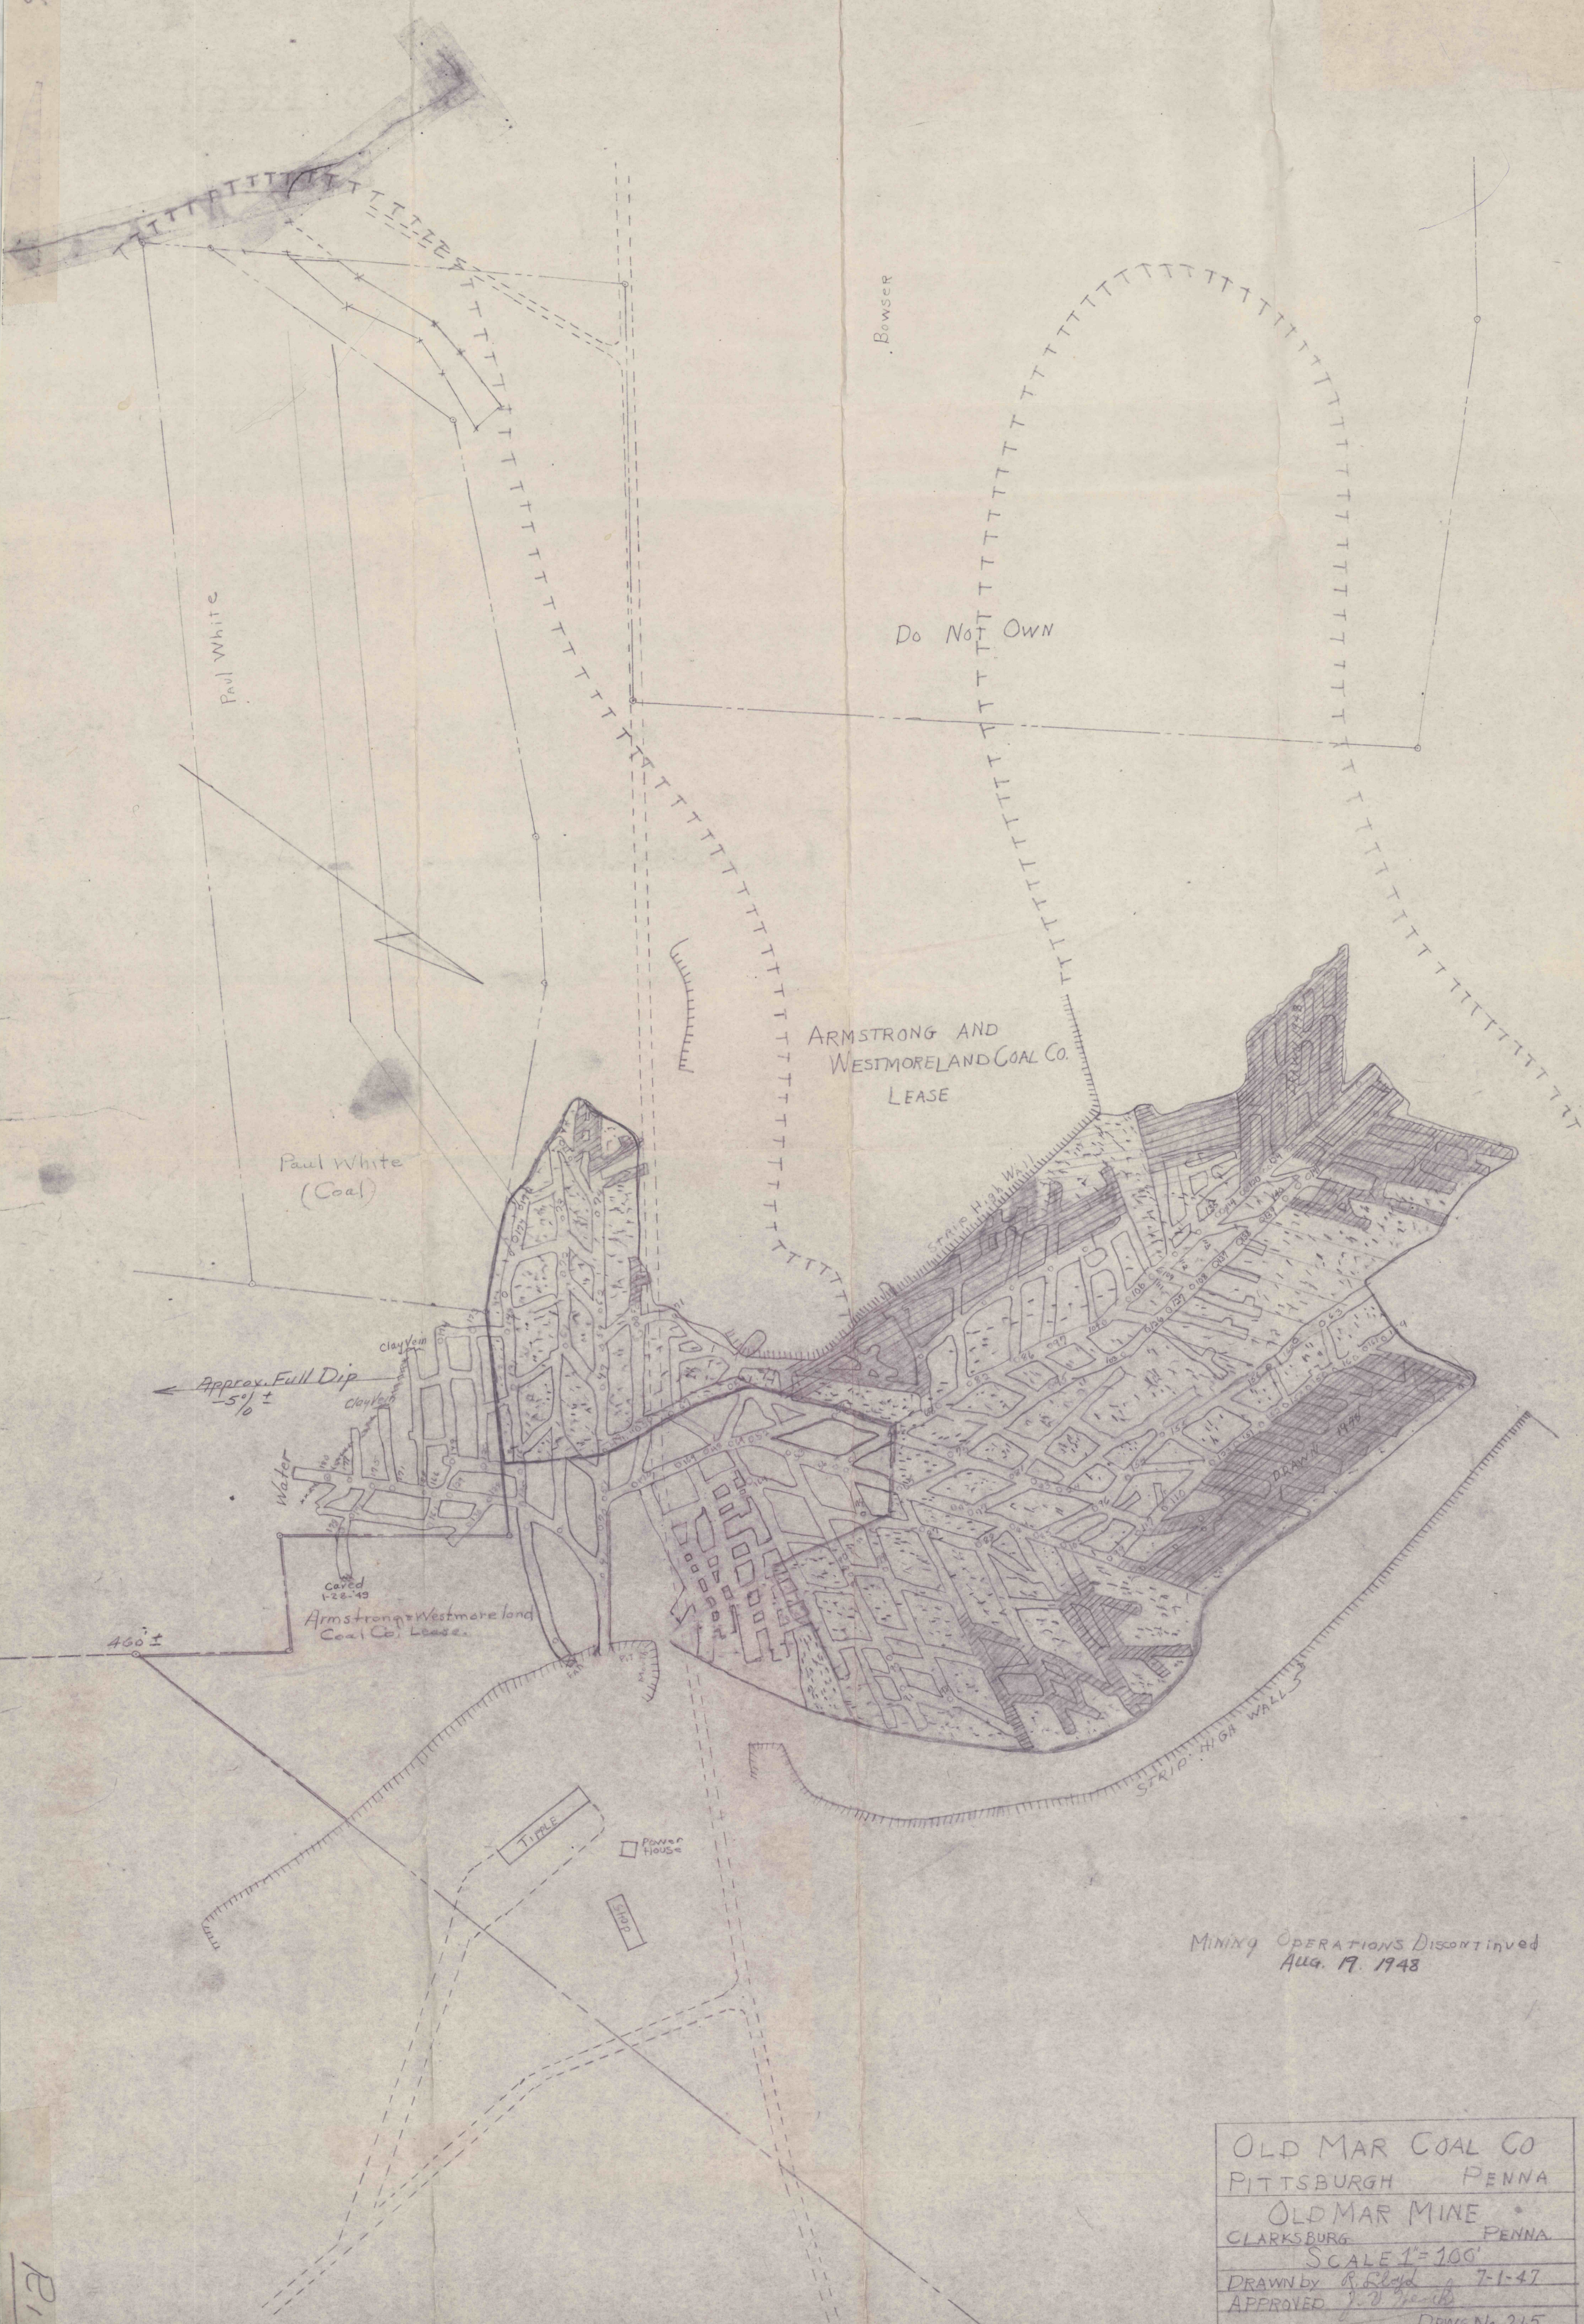

P106

MINING OPERATIONS DISCONTINUED
Aug. 19, 1948

OLD MAR COAL CO
PITTSBURGH PENNA
OLD MAR MINE
CLARKSBURG PENNA
SCALE 1"=100'
DRAWN by J. D. [unclear] 7-1-47
APPROVED [unclear]
DRW No. 215

#1981
12-23-49
C.C.

Traced August 30, 1950
Office of Thomas Pector

P106