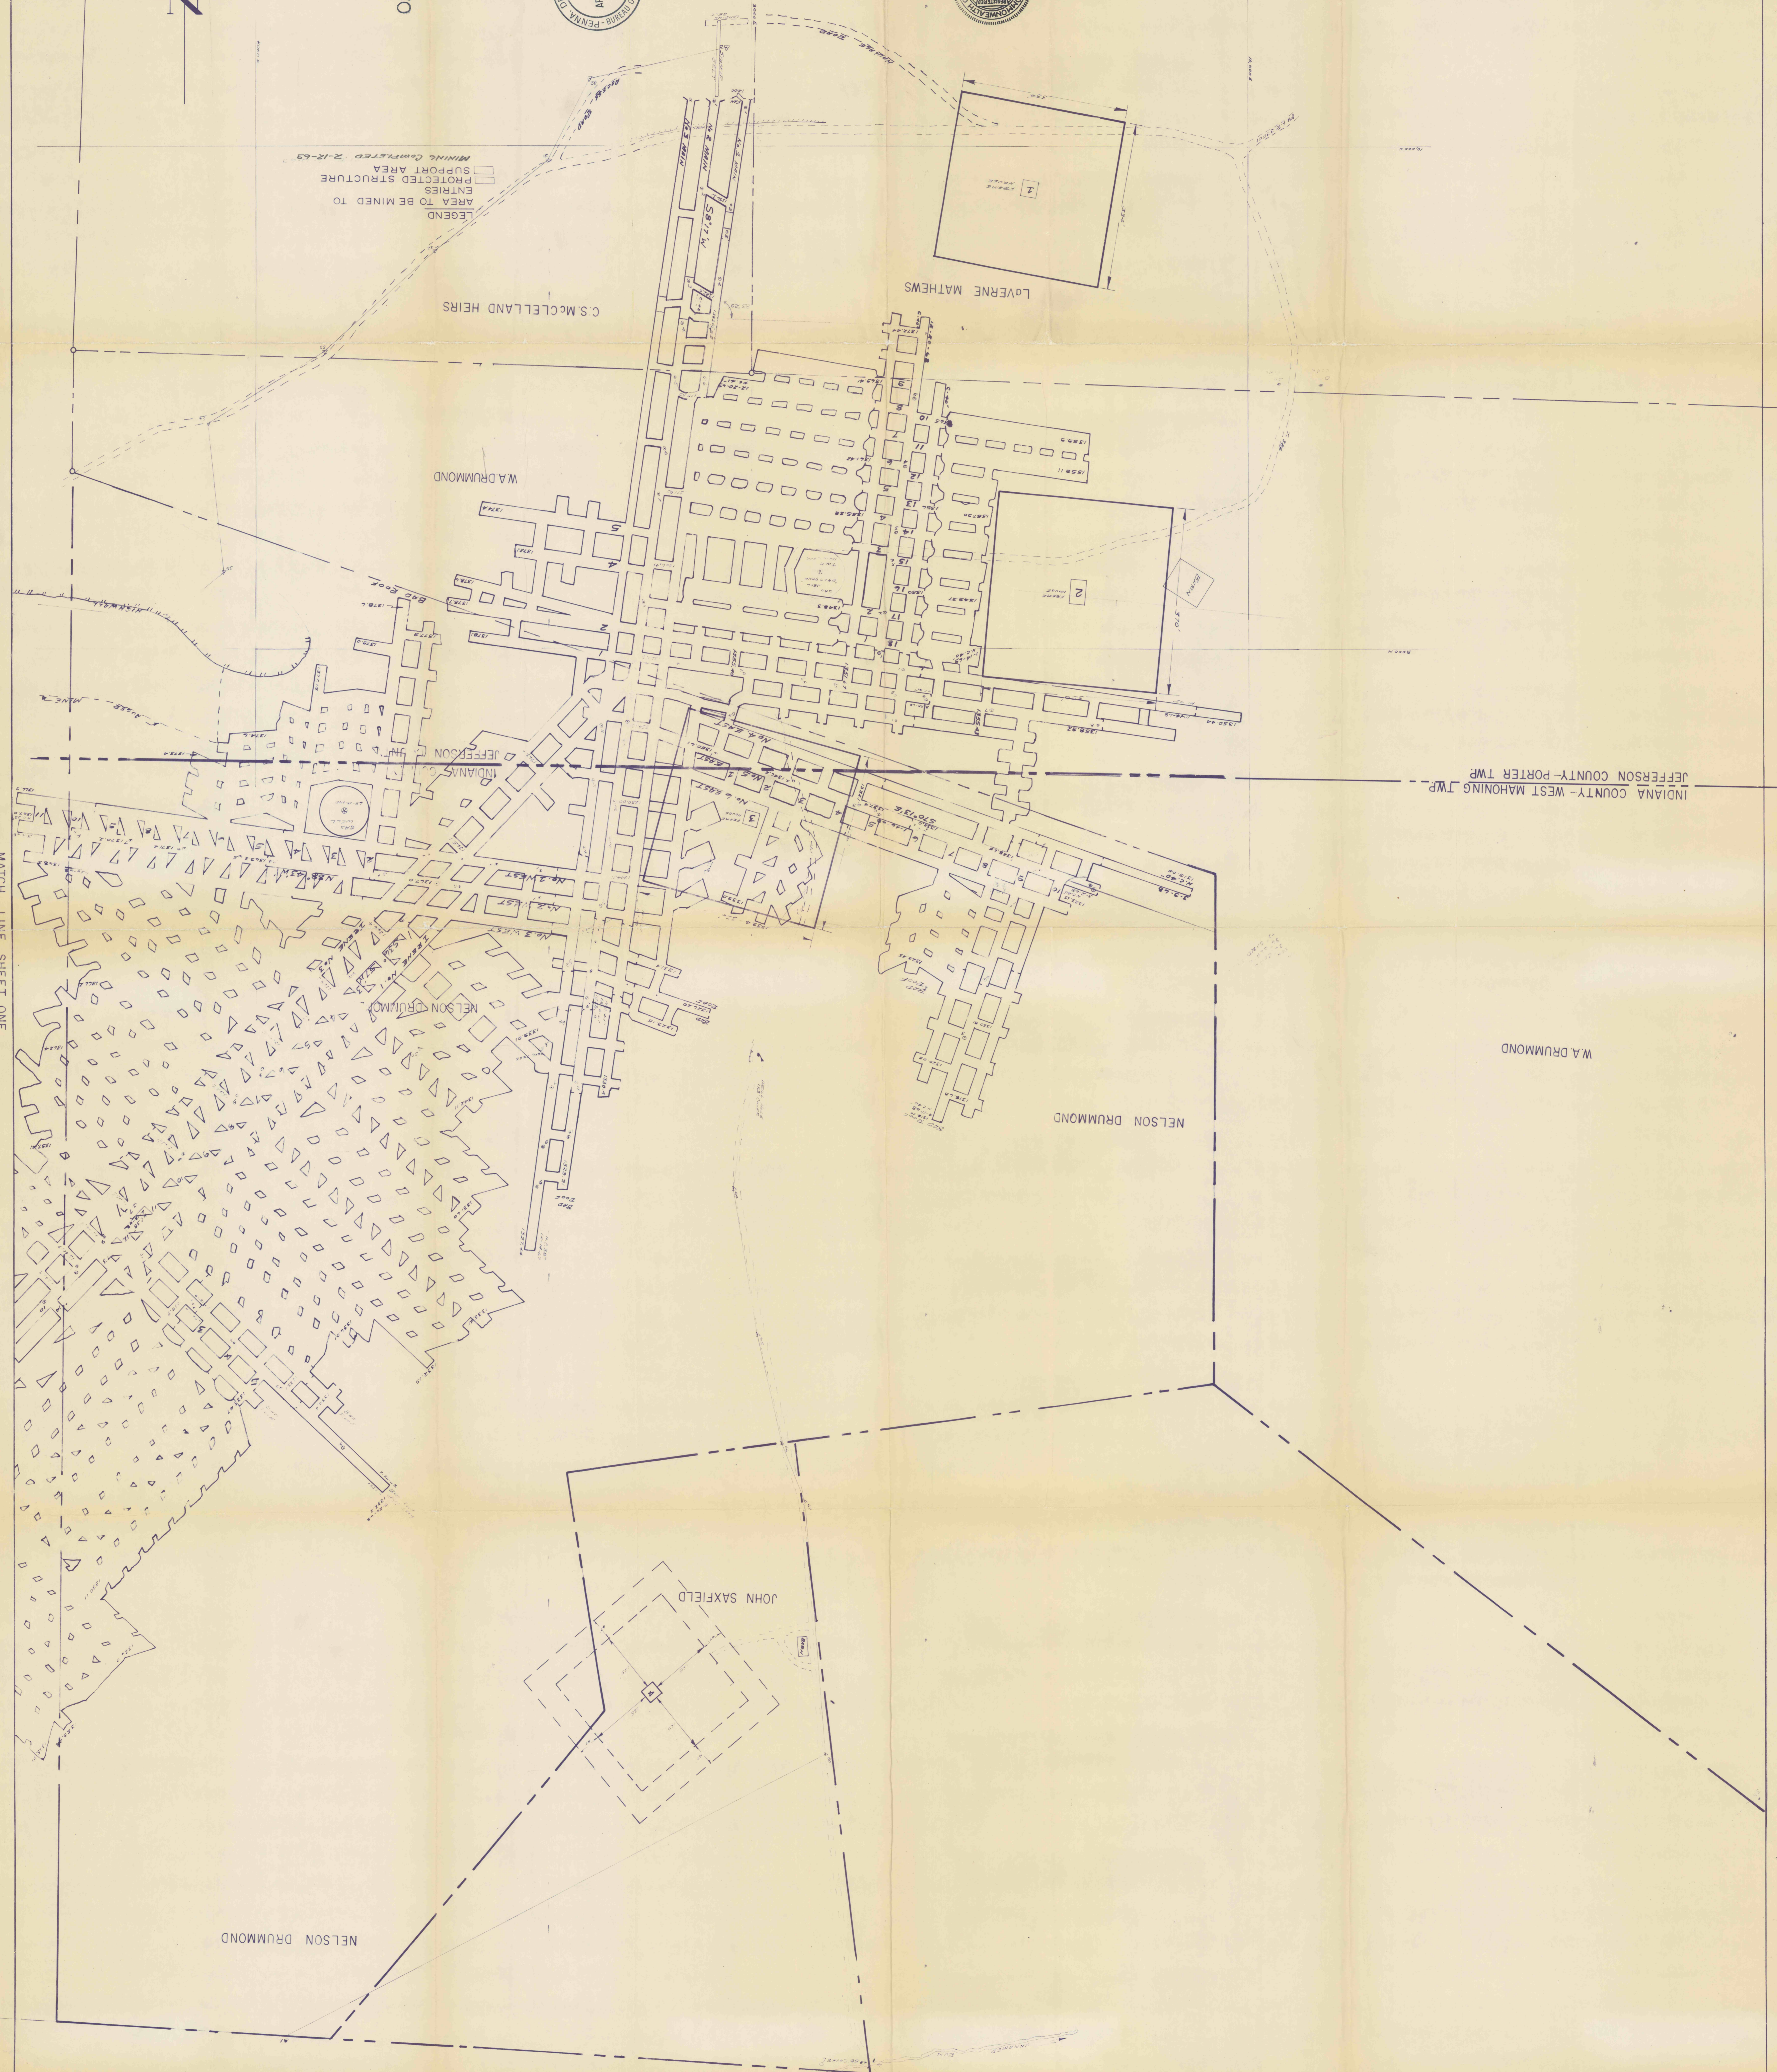

MINE MAP
MILTON N. 1 MINE
FREEDOM MINING CO., INC.
PORTER TWP. JEFFERSON CO.
PENNSYLVANIA

Scale 1"=100'

#1819
12-11-79
C.C.

OFFICE COPY

LEGEND
AREA TO BE MINED TO
ENTRIES
PROTECTED STRUCTURE
SUPPORT AREA
MINING COMPLETED 2-12-69

MATCH LINE SHEET ONE