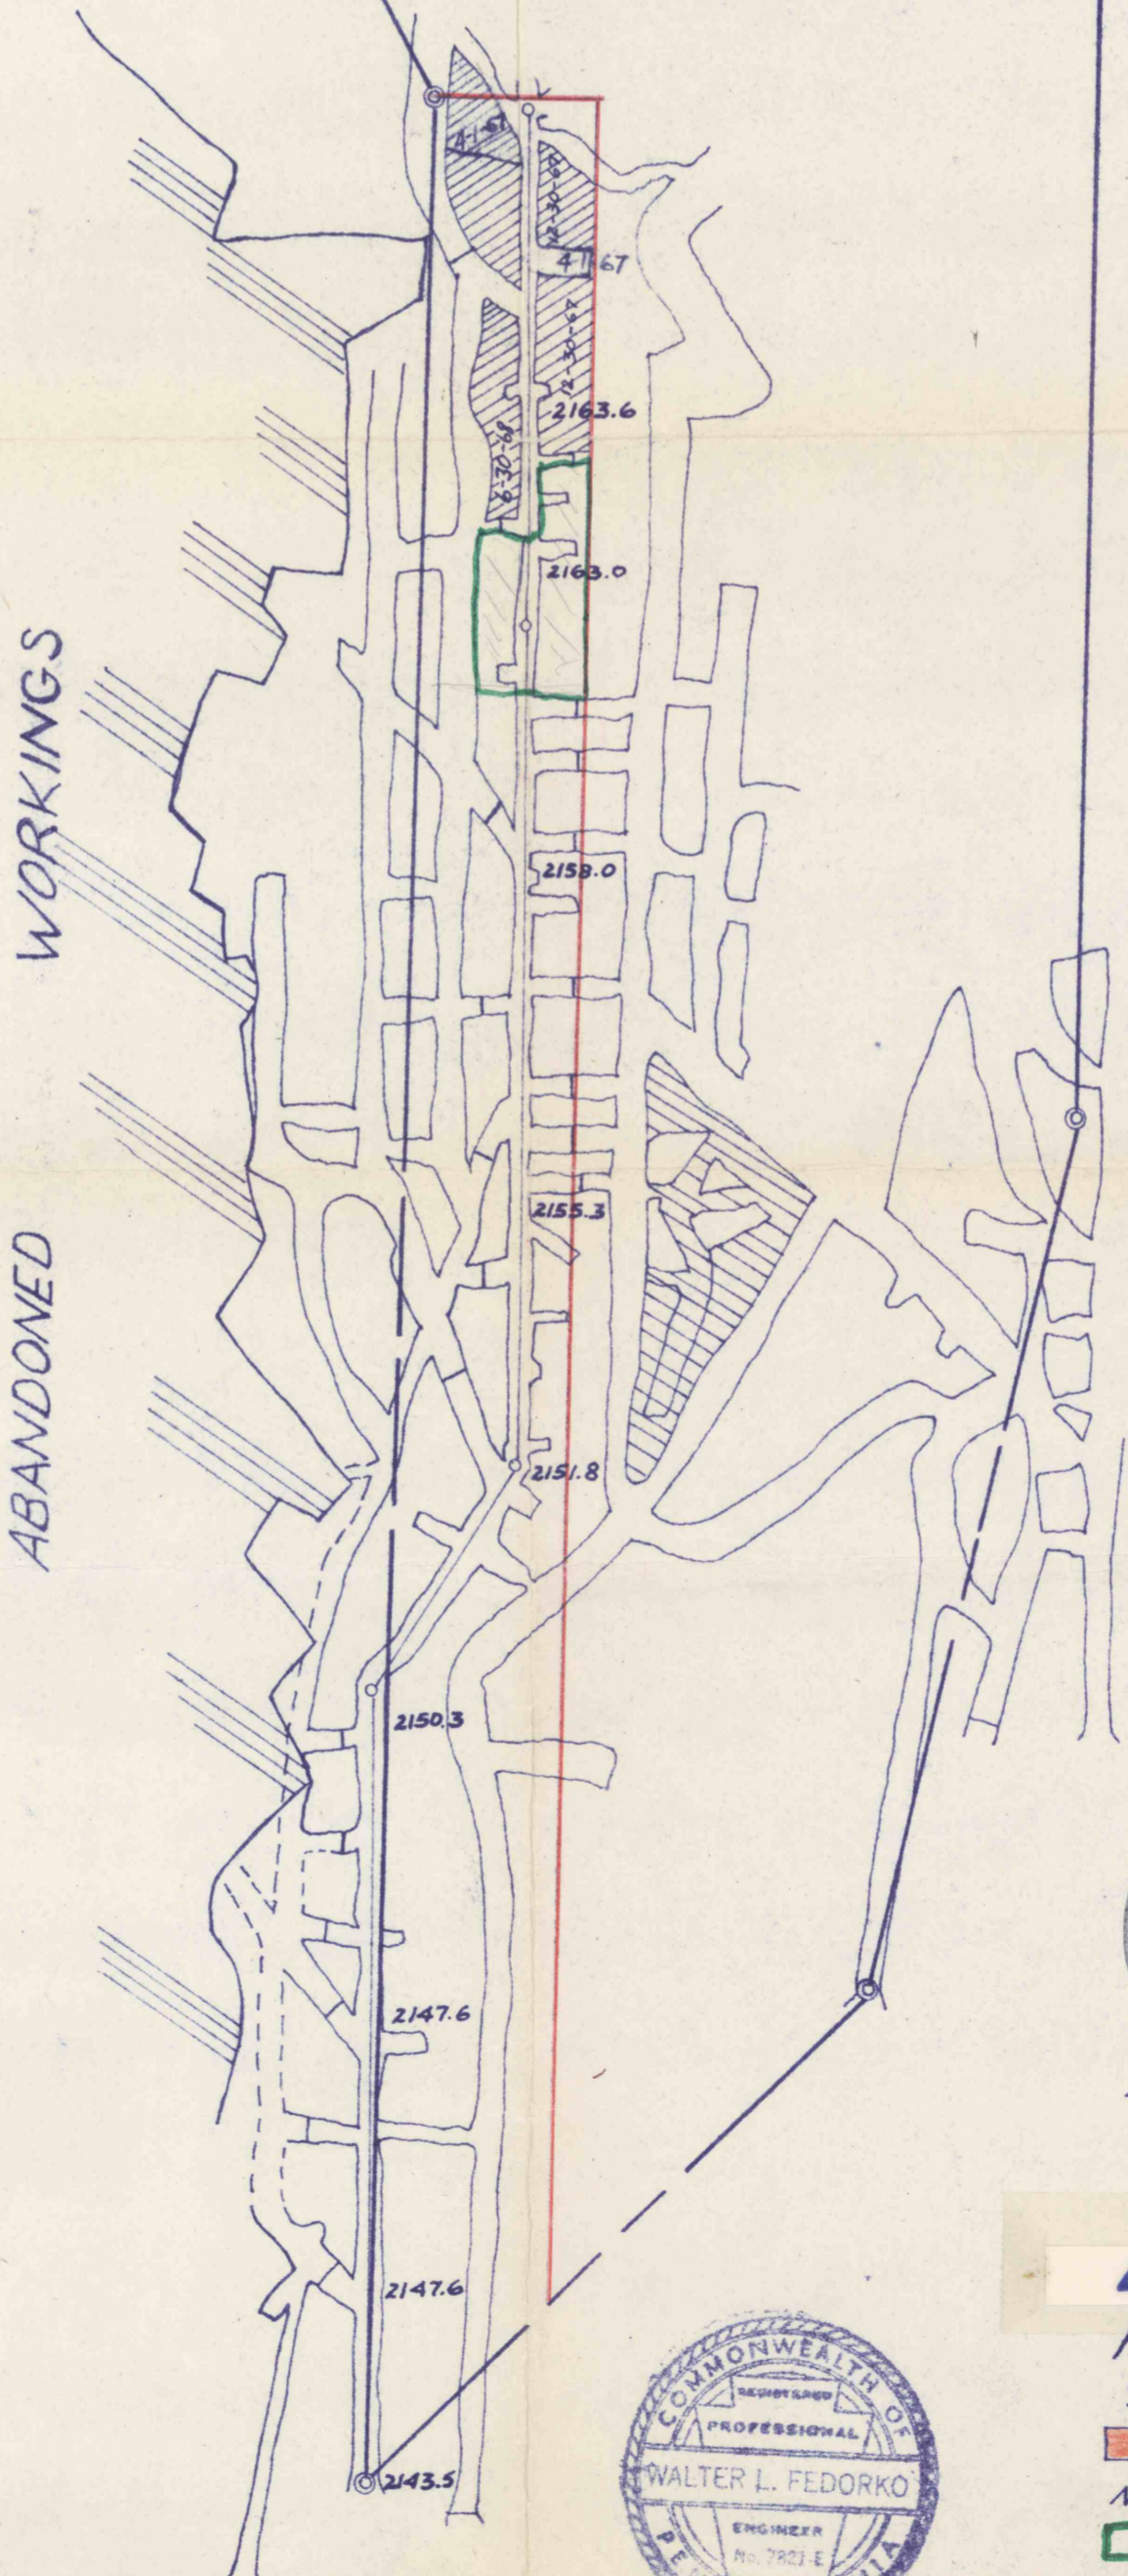

Lonley Coal Co.
Portage Twp.
Cambria Co.
Map Section #4

FIELD COPY

LONLEY COAL CO.
PORTAGE, TWP. CAMBRIA CO.

SCALE: 1" = 100' SEPT. 1966

AREA BEING MINED

NOTE - ELEV'S. ARE ON BOTTOM

AREA TO BE MINED 8-68 - 2-69

W.L. FEDORKO R.P.E.

As shown on page 2

670 1230