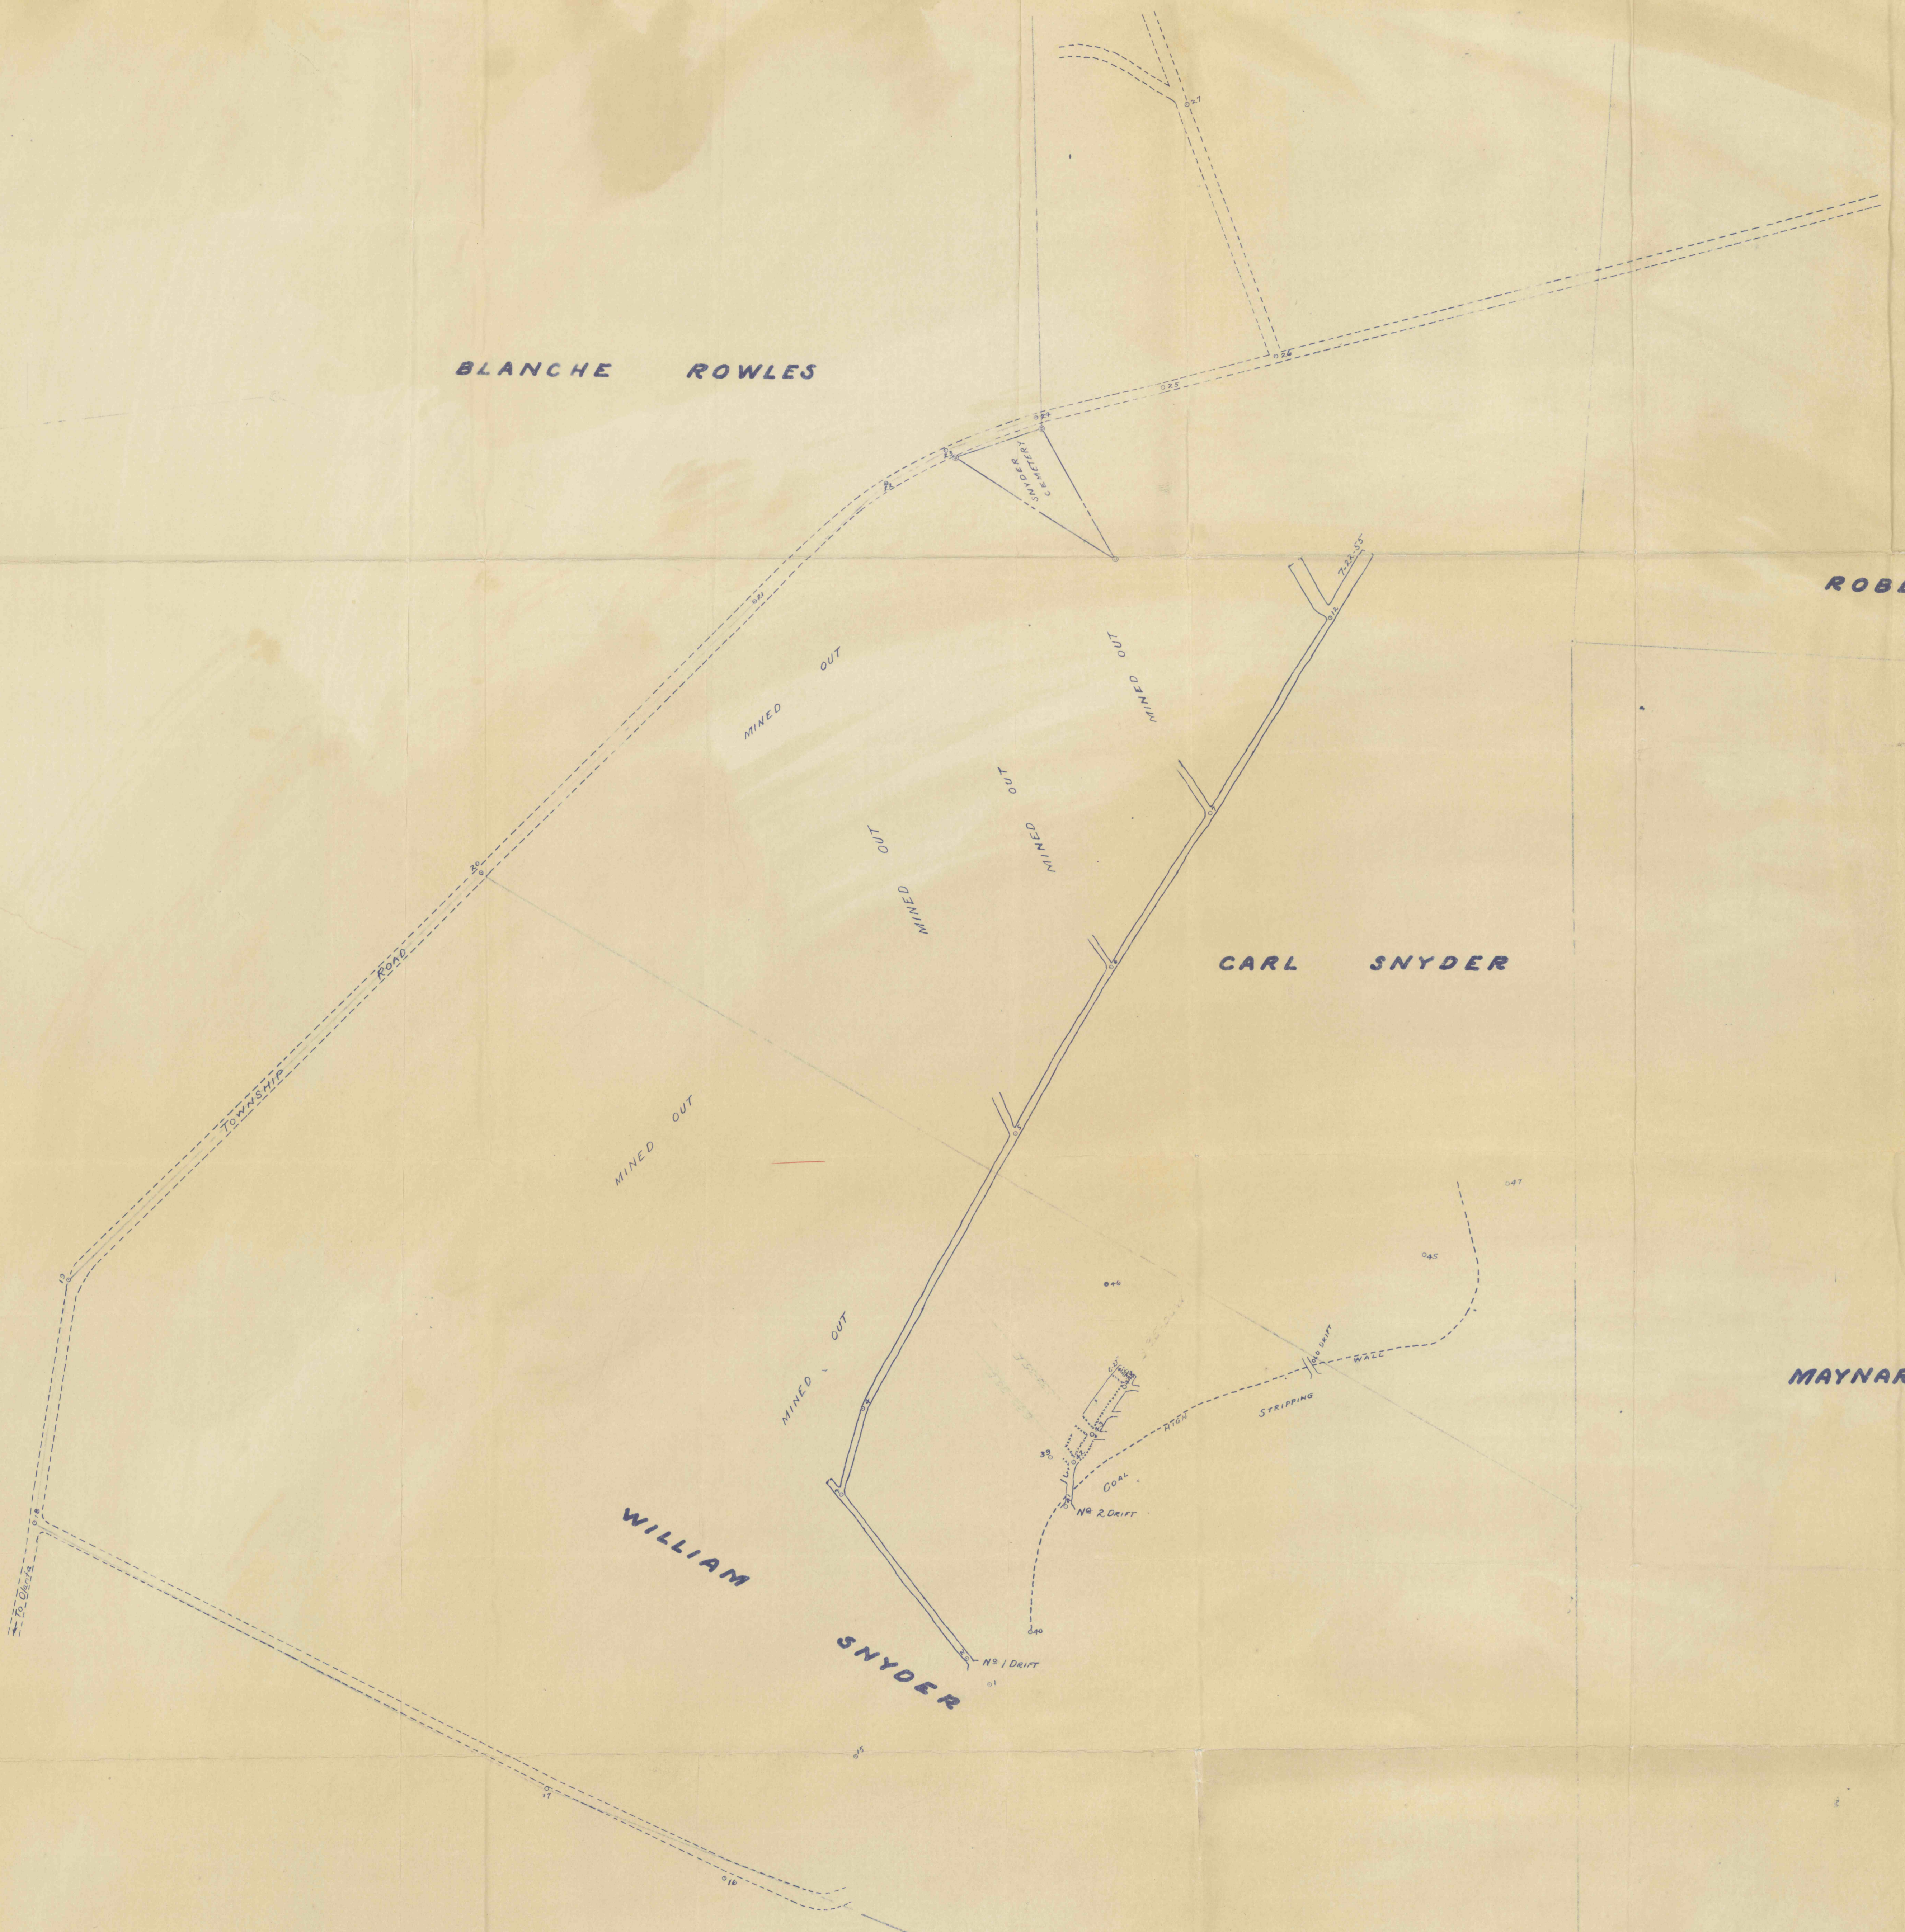

BLANCHE ROWLES

ROBERT RISHEL

CARL SNYDER

MAYNARD L. GOSS

WILLIAM SNYDER

Hoover & Son Coal Co
 Hoover No 4
 #358376

MAP OF ISAAC HOOVER COAL MINE
 PIKE TOWNSHIP, CLEARFIELD CO, PENNA.
 SCALE: 1" = 100'
 SURVEYED: APRIL 14 & 20, 1956
 DRAWN: JDR:K
 TRACED: J.R.H.Jr.
 MAY 7, 1956
 CURWENSVILLE ENGINEERS
 CHECKED: JDR:K