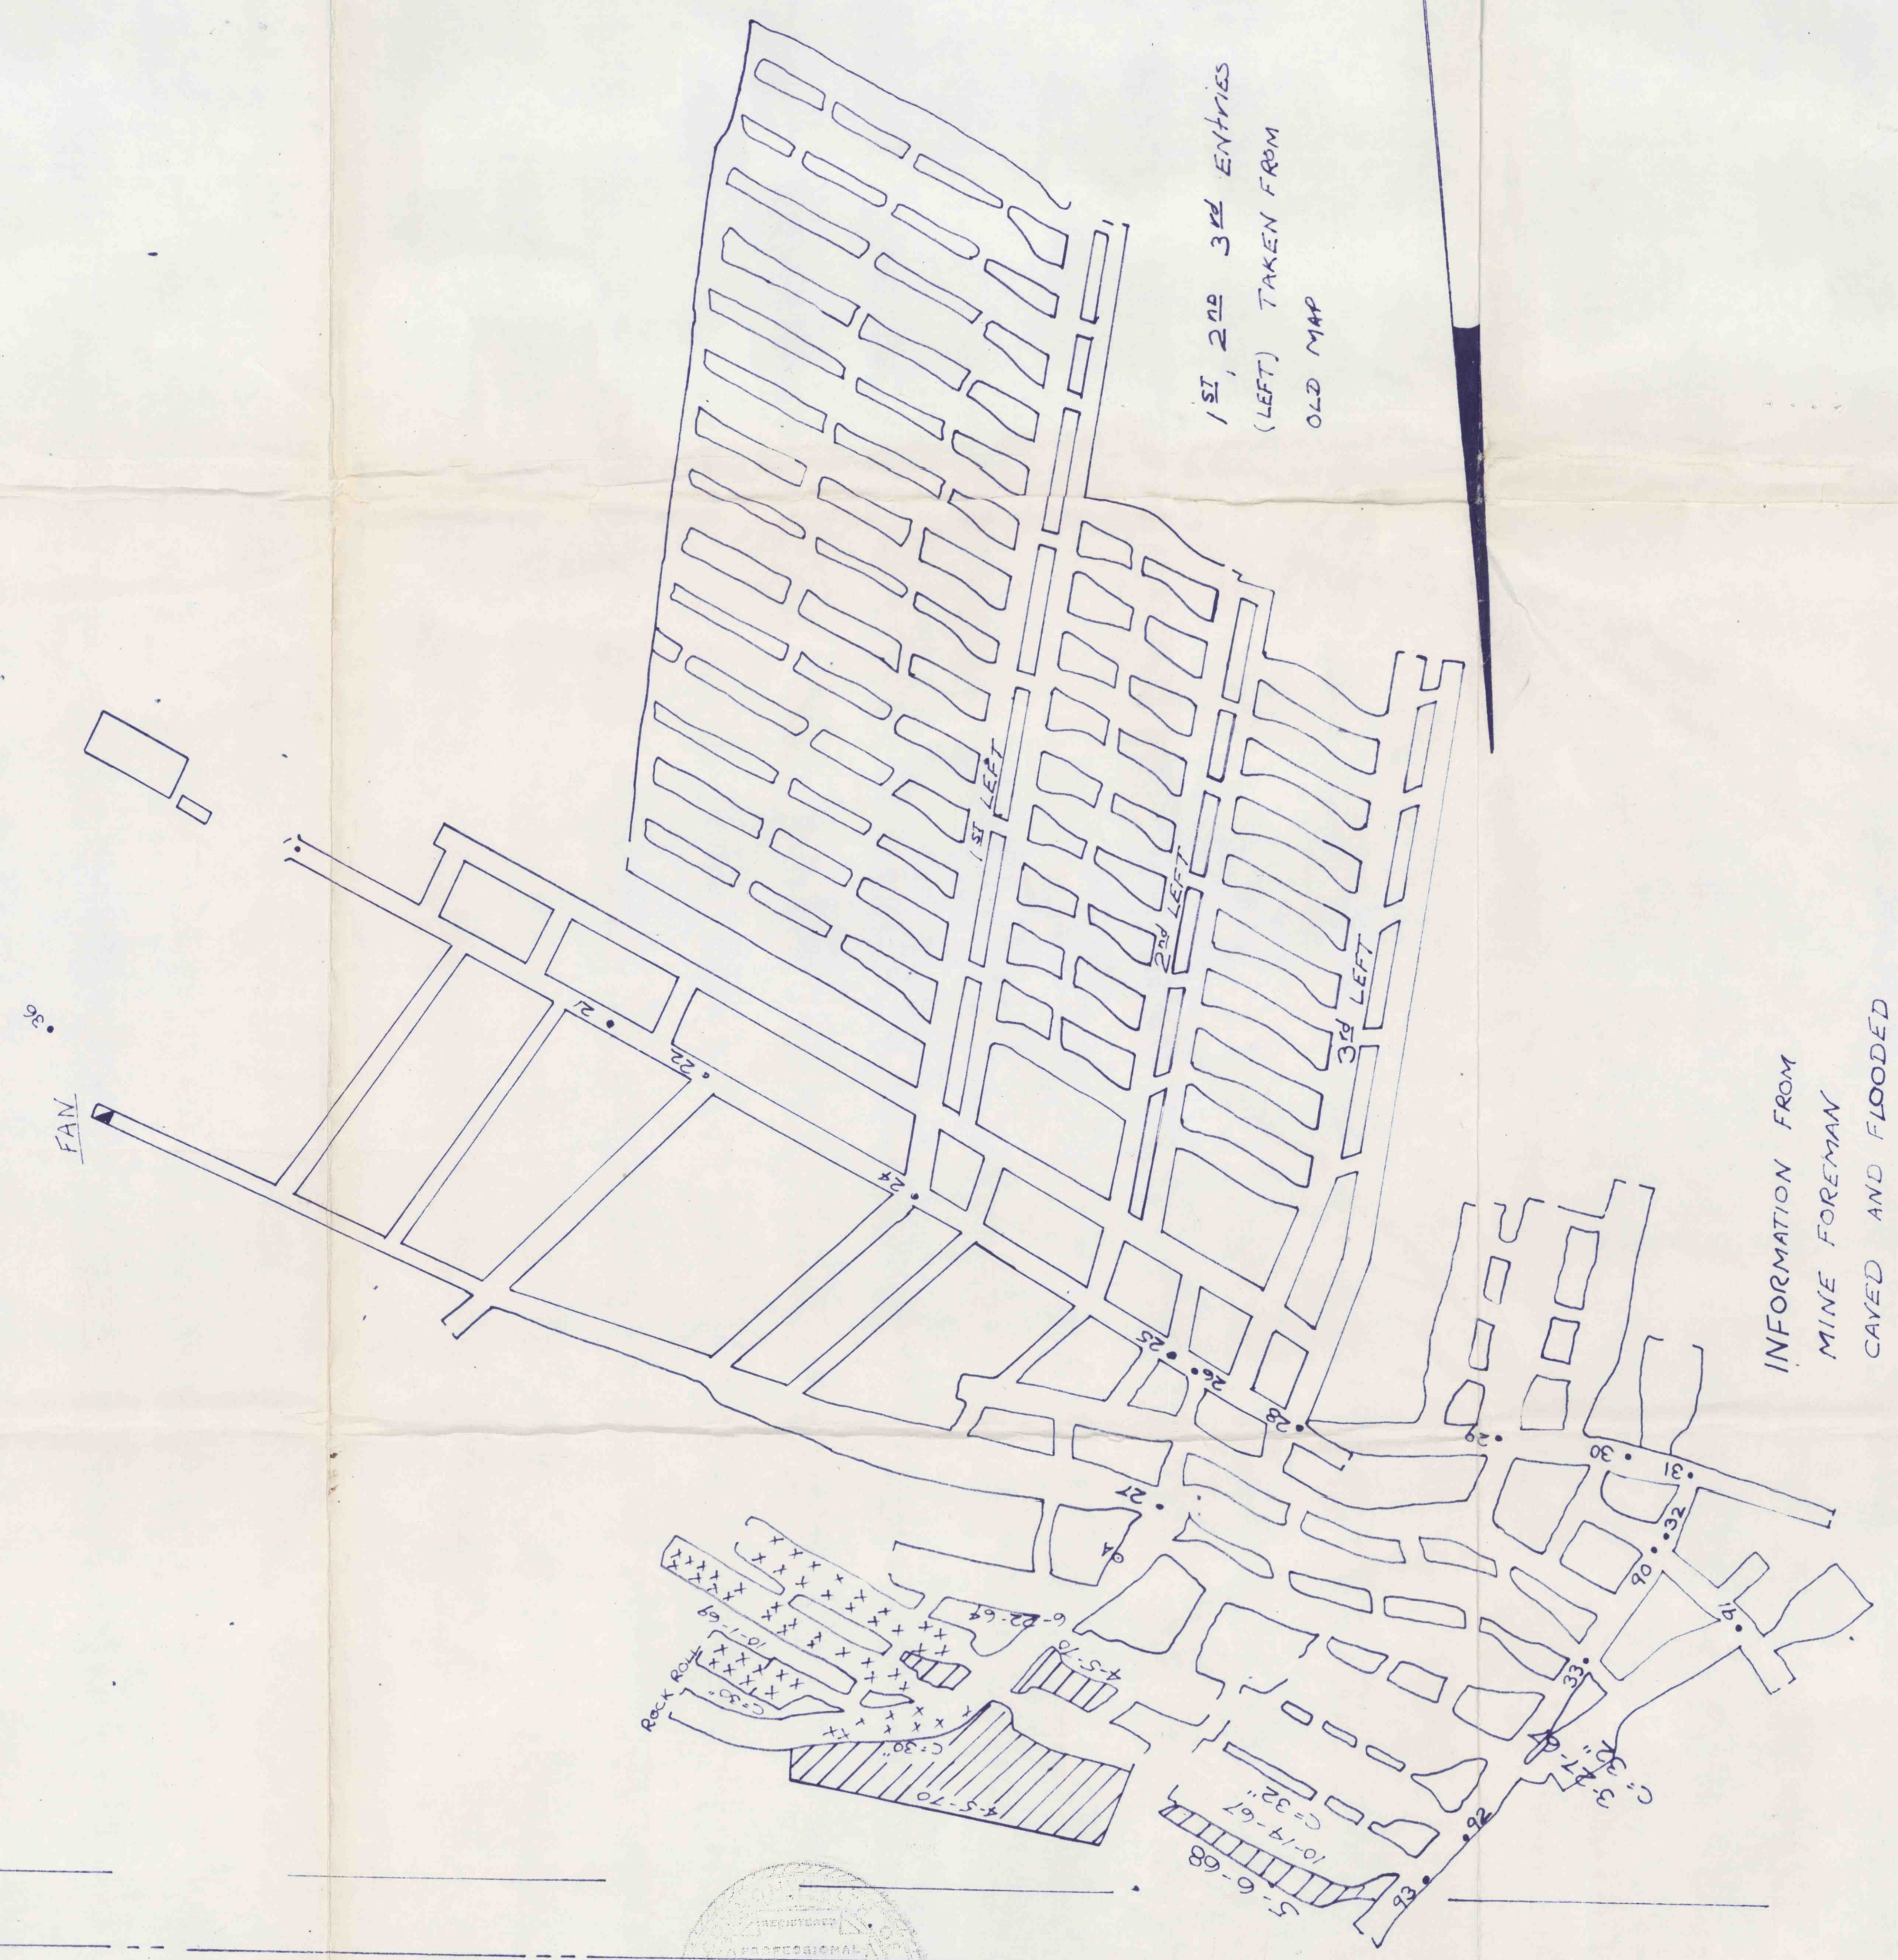

MAP
SHOWING
8" SEAM WORKINGS OF
HERTZOG COAL CO. NO. 1 MINE
CLEARFIELD TWP., CAMBRIA CO., PA.
SCALE - 1" = 100' 9-9-64
J. L. BANFIELD REG. ENG.

J. C. MCGOUGH SURF.
REGIS. HERTZOG COAL
189.0 AS.

John G. Emerick

REV.	DESCRIPTION	CHECKED BY	DATE

REV.	DESCRIPTION	CHECKED BY	DATE

DRAWN BY	CHECKED BY	APPROVED

EASTERN GAS AND FUEL ASSOCIATES
COAL DIVISION
PITTSBURGH, PA.

SCALE	B. M. NO.