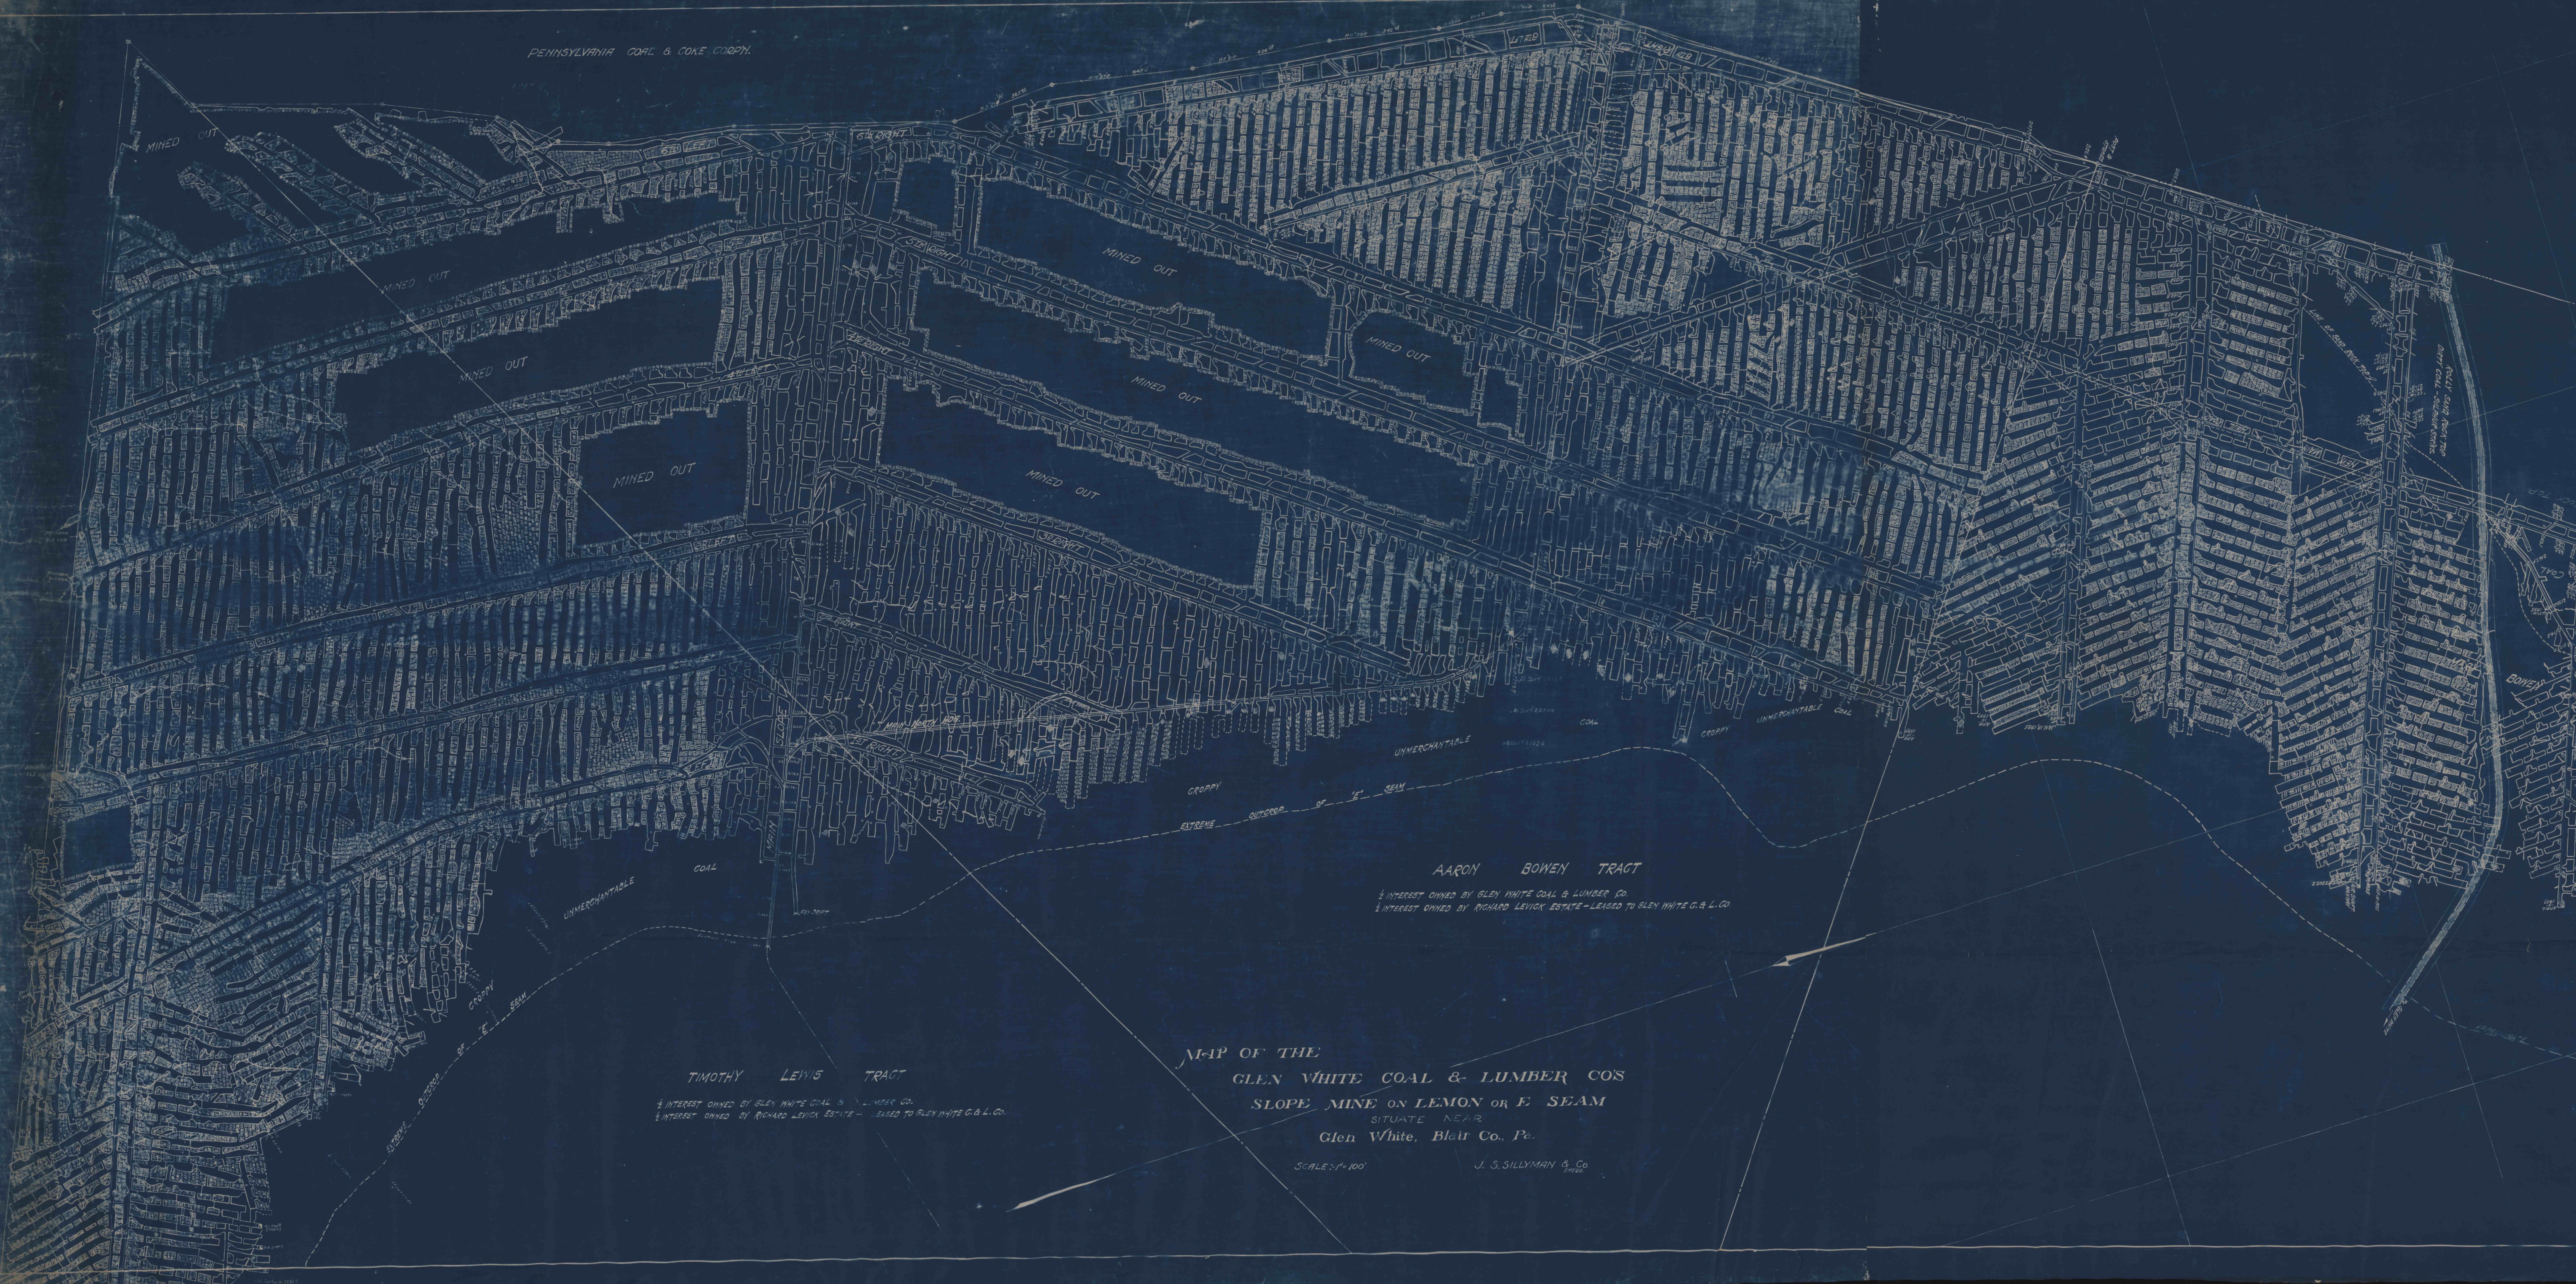

PENNSYLVANIA COAL & COKE CORP.

TIMOTHY LEWIS TRACT  
 1/2 INTEREST OWNED BY GLEN WHITE COAL & LUMBER CO.  
 1/2 INTEREST OWNED BY RICHARD LEWIS ESTATE - LEASED TO GLEN WHITE C. & L. CO.

AARON BOWEN TRACT  
 1/2 INTEREST OWNED BY GLEN WHITE COAL & LUMBER CO.  
 1/2 INTEREST OWNED BY RICHARD LEWIS ESTATE - LEASED TO GLEN WHITE C. & L. CO.

MAP OF THE  
 GLEN WHITE COAL & LUMBER COS  
 SLOPE MINE ON LEMON OR F SEAM  
 SITUATE NEAR  
 Glen White, Blair Co., Pa.

SCALE: 1" = 100' J. S. SILLYMAN & Co. ENG'RS