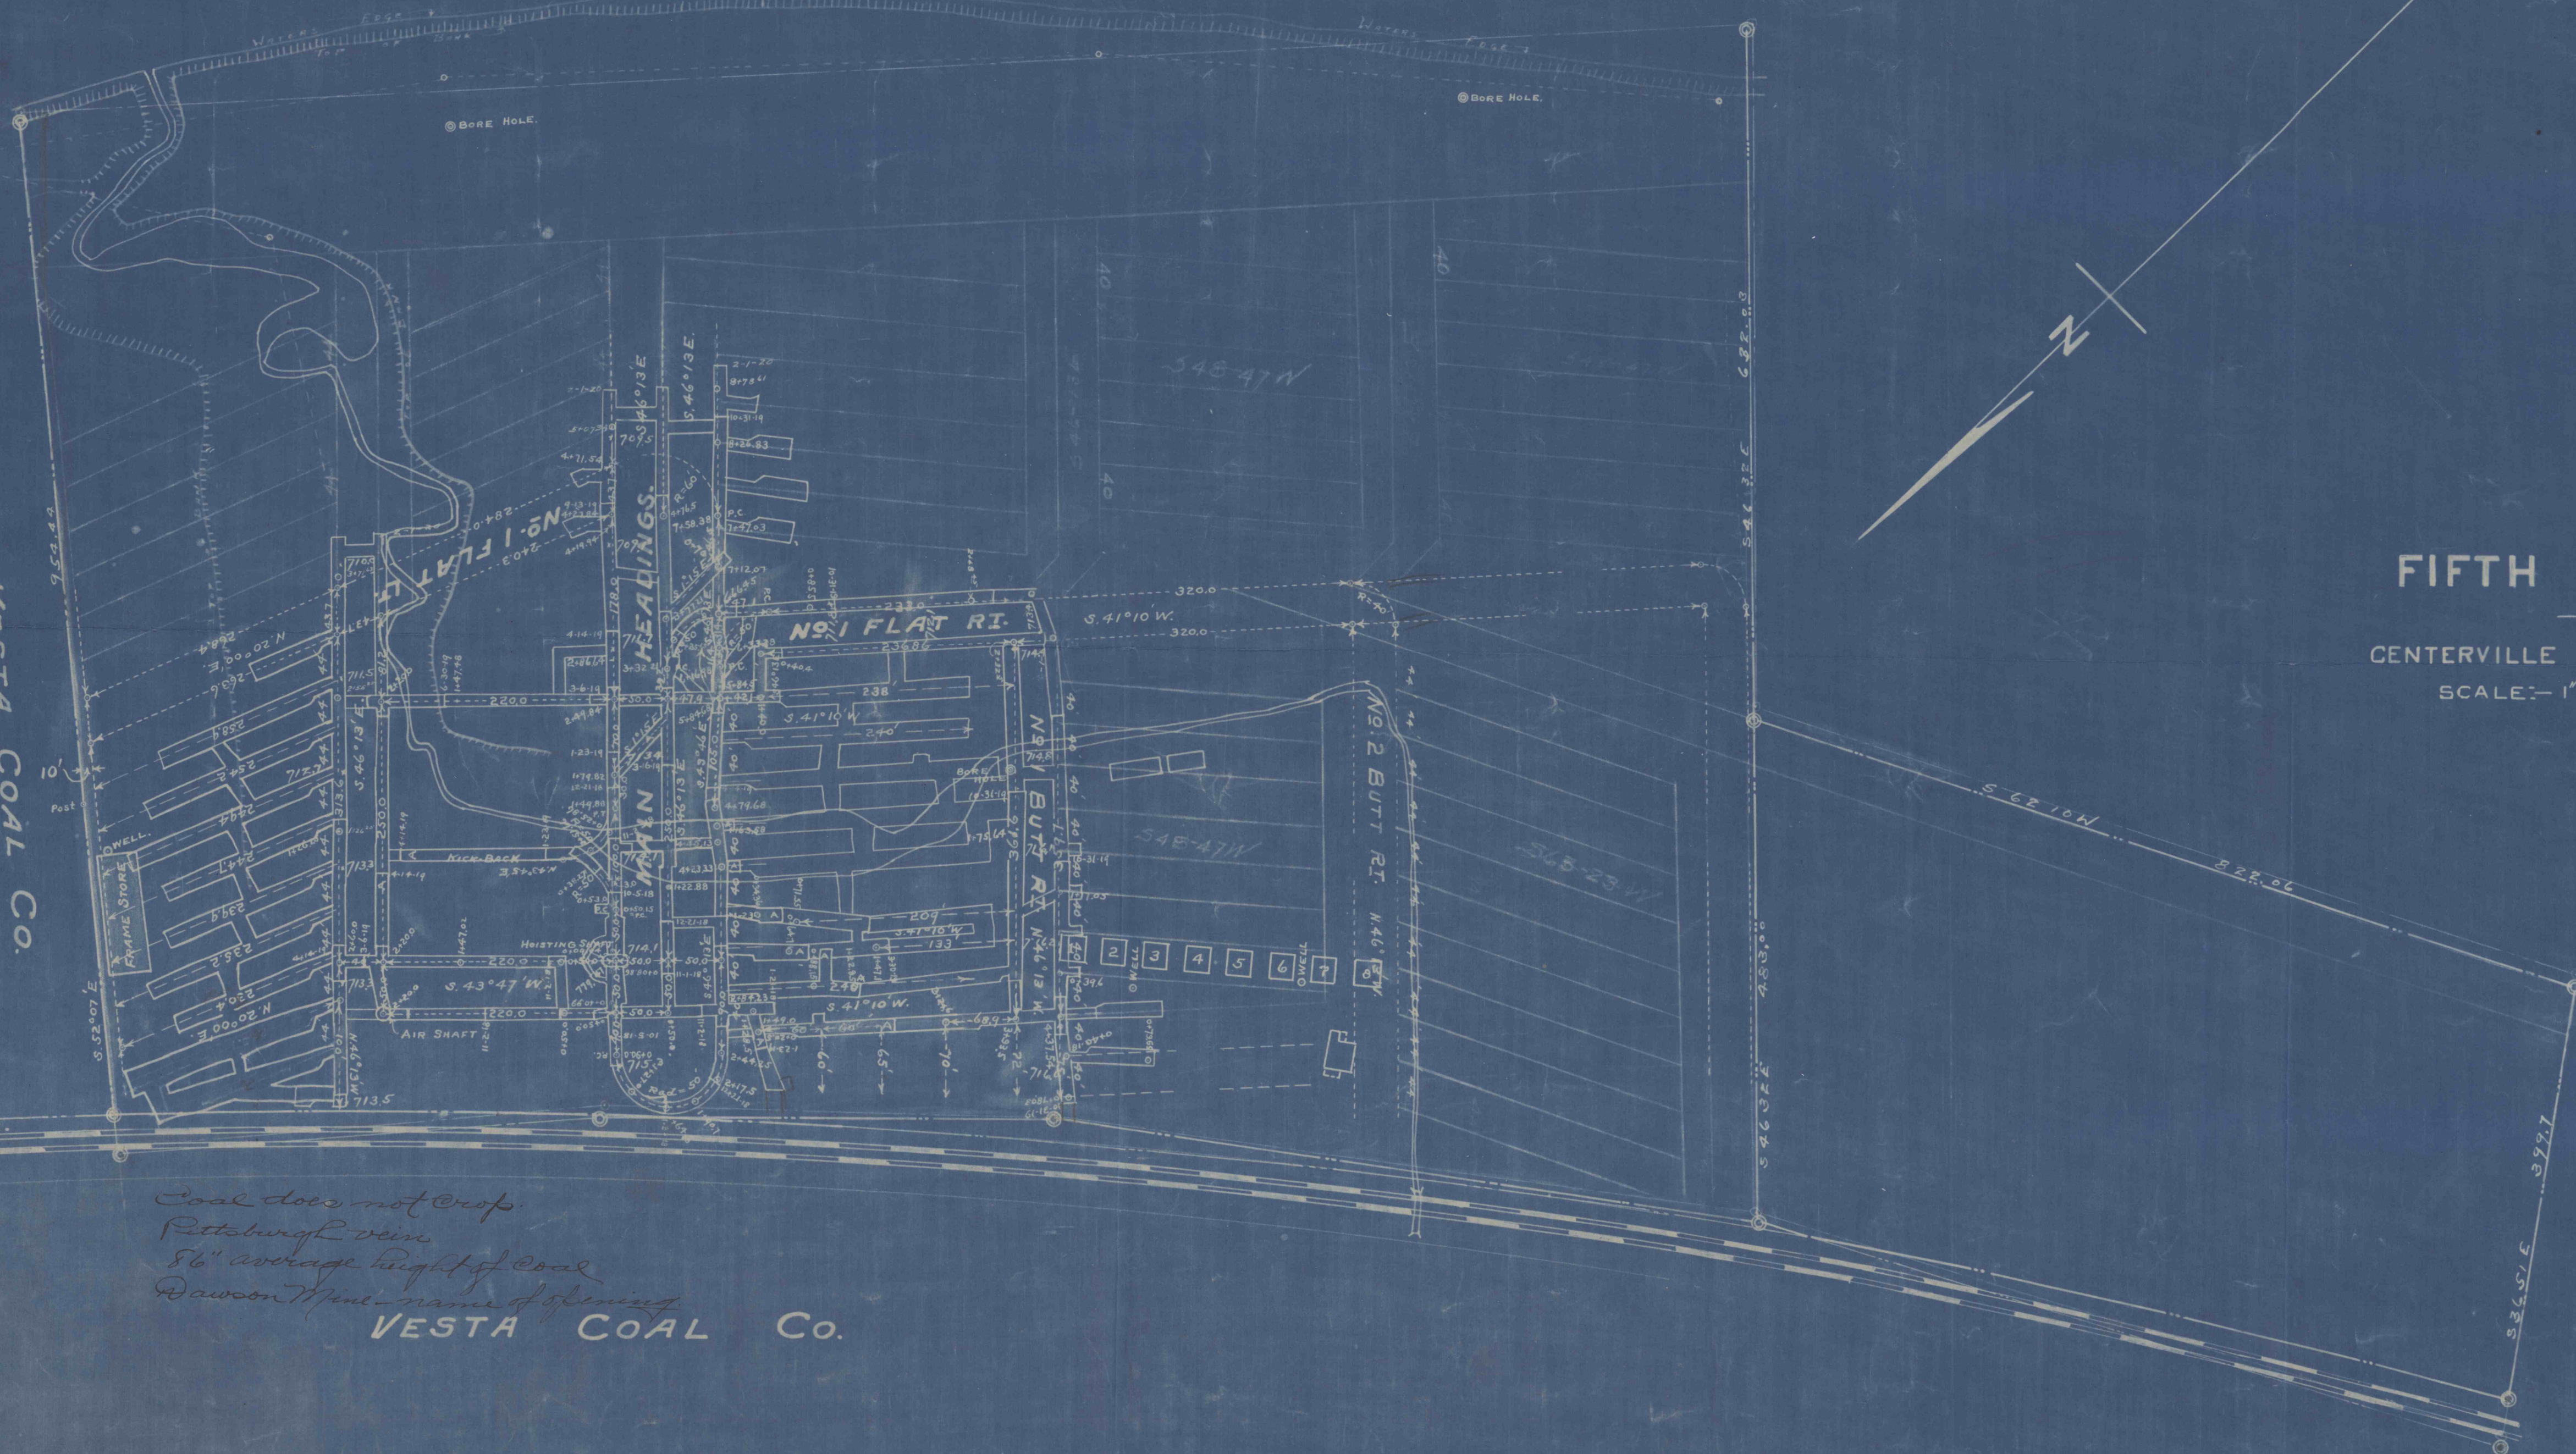

MONONGAHELA RIVER.

VESTA COAL CO.

FIFTH POOL COAL CO.

SITUATE IN

CENTERVILLE TOWNSHIP, WASHINGTON CO., PA.

SCALE: 1"=100' + SEPT. 19, 1917.

F.C.O.

Coal does not crop  
 Pittsburgh vein  
 86" average height of coal  
 Dawson Mine - name of opening  
**VESTA COAL Co.**

#989  
 7-16-99  
 C.C.