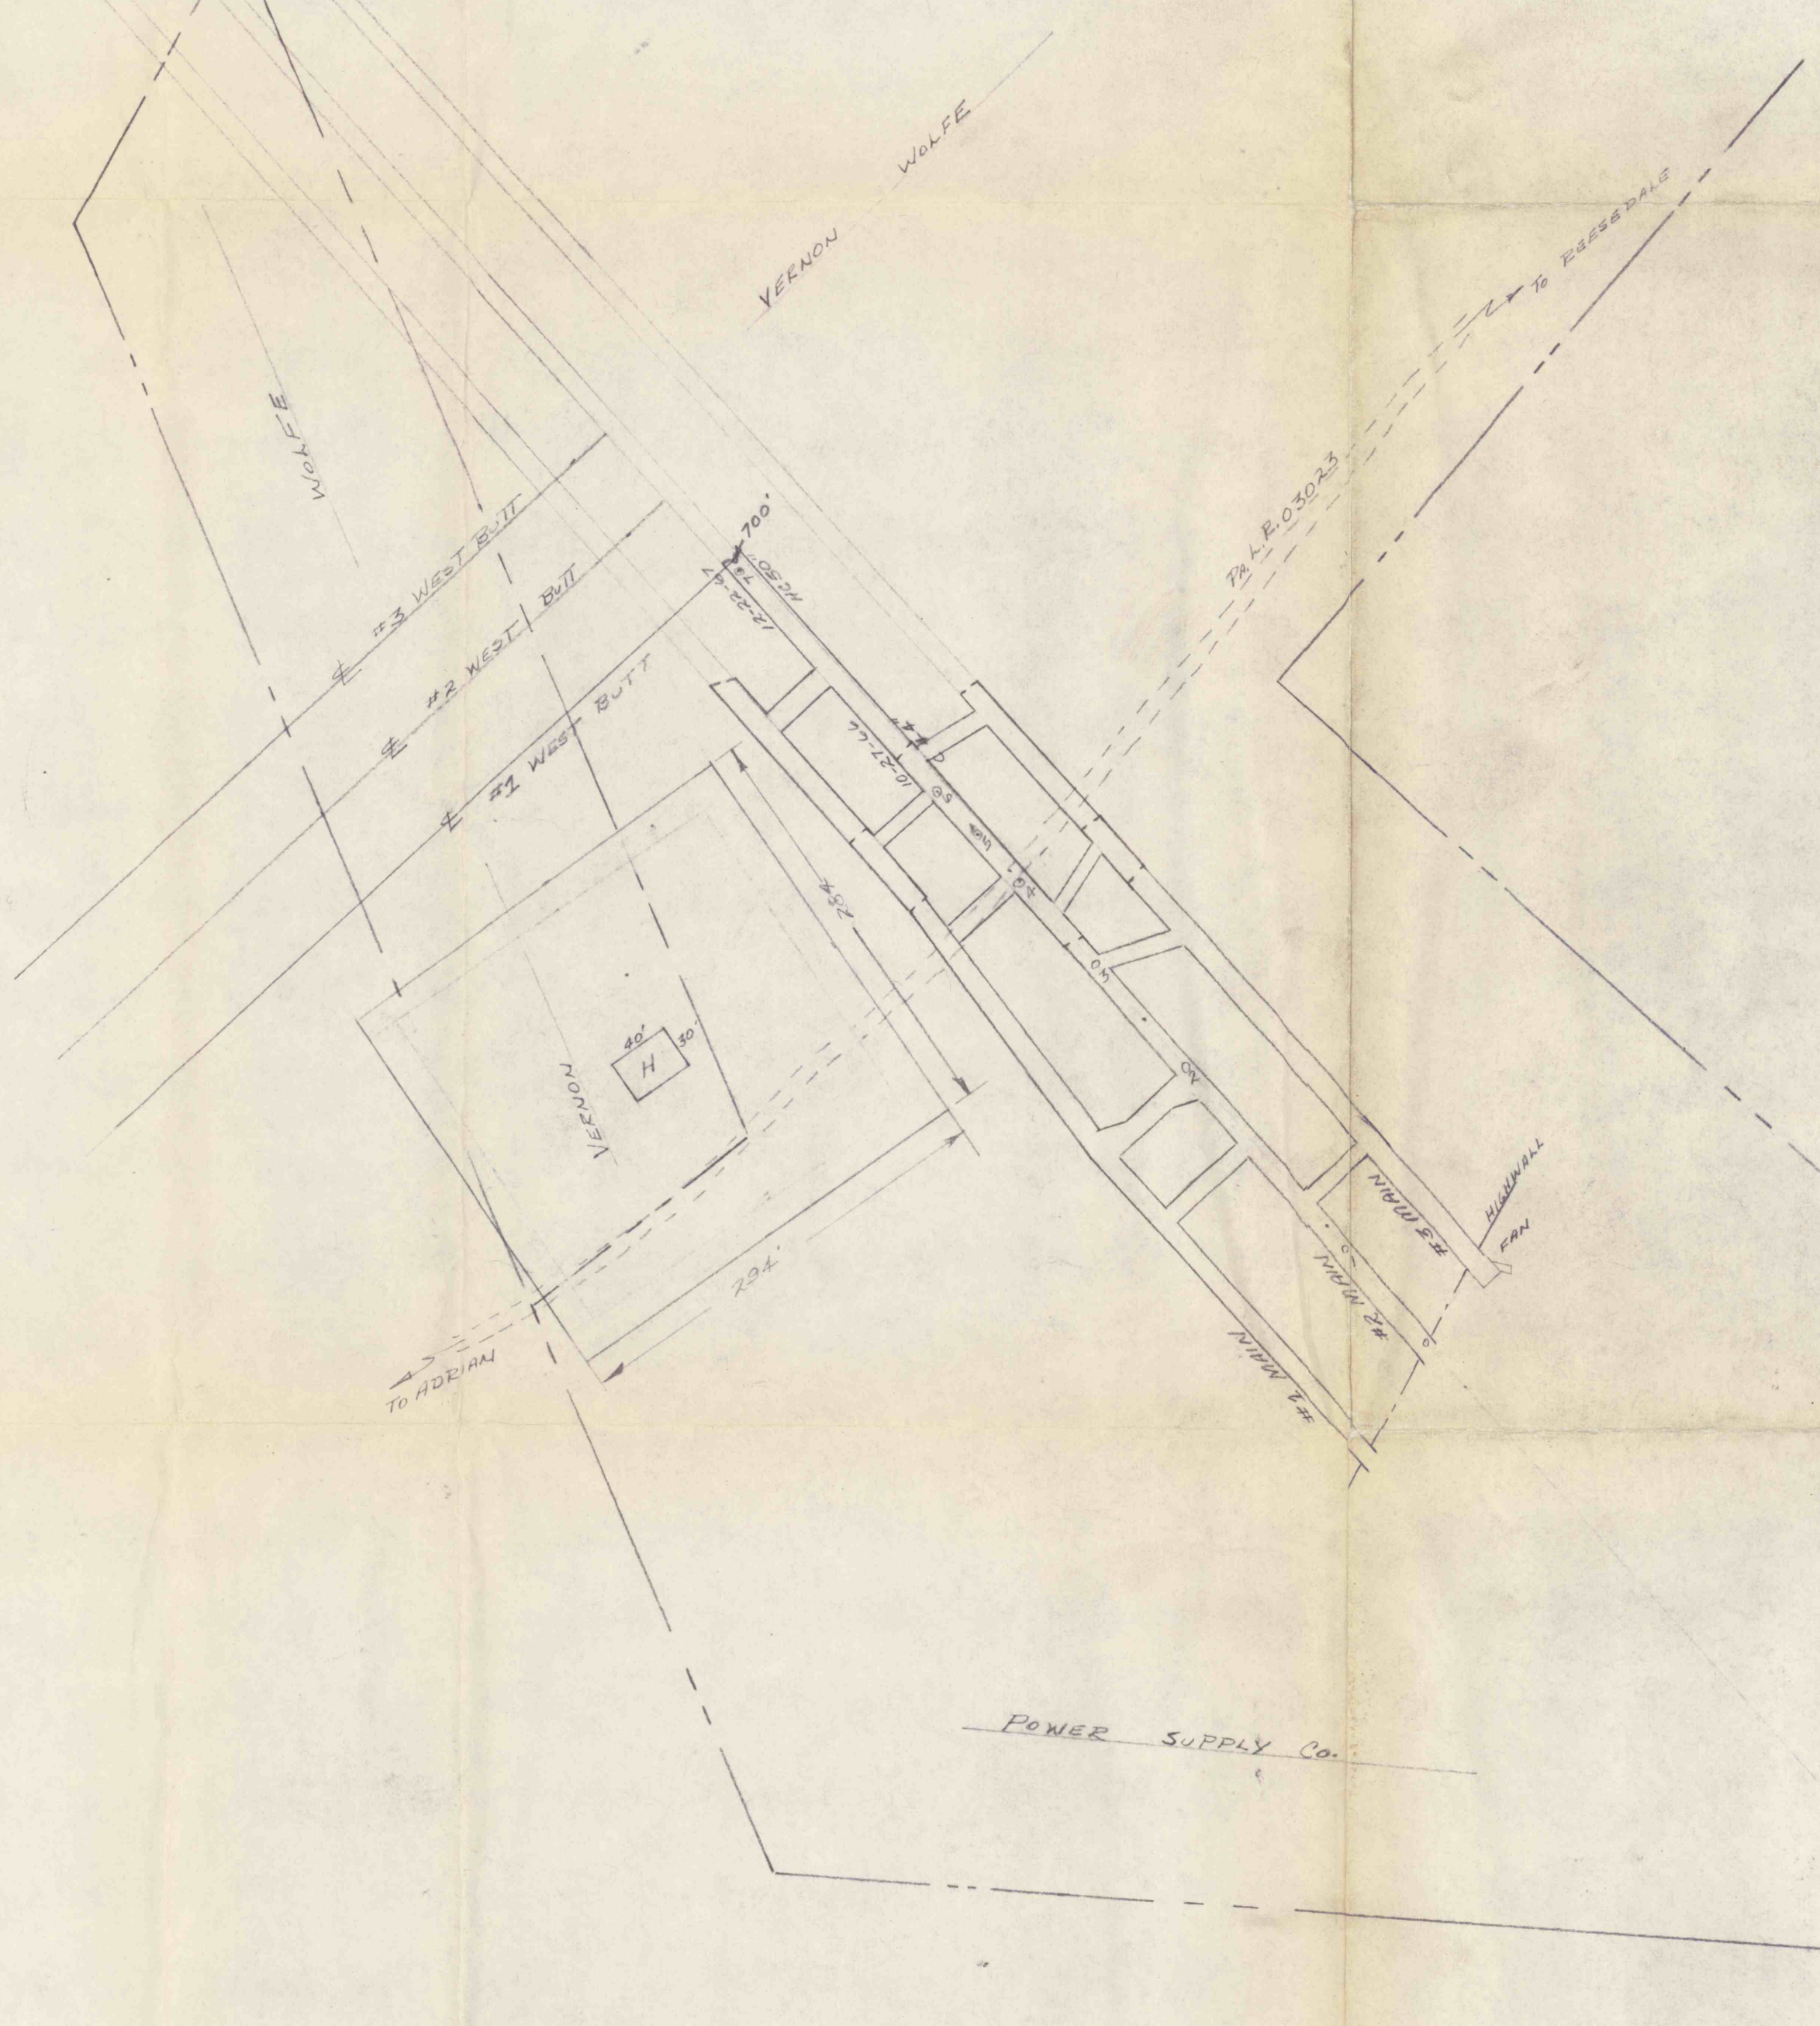

SUPPORT DETAIL VERNON WOLFE HOUSE

MINE MAP FOR DURIEZ COAL Co., INC.  
 WASHINGTON TWP., ARMSTRONG Co., PENNA.  
 SEPTEMBER 1966 SCALE: 1" = 100'

*J. M. Young*

#852  
 7-12-99  
 C.C.